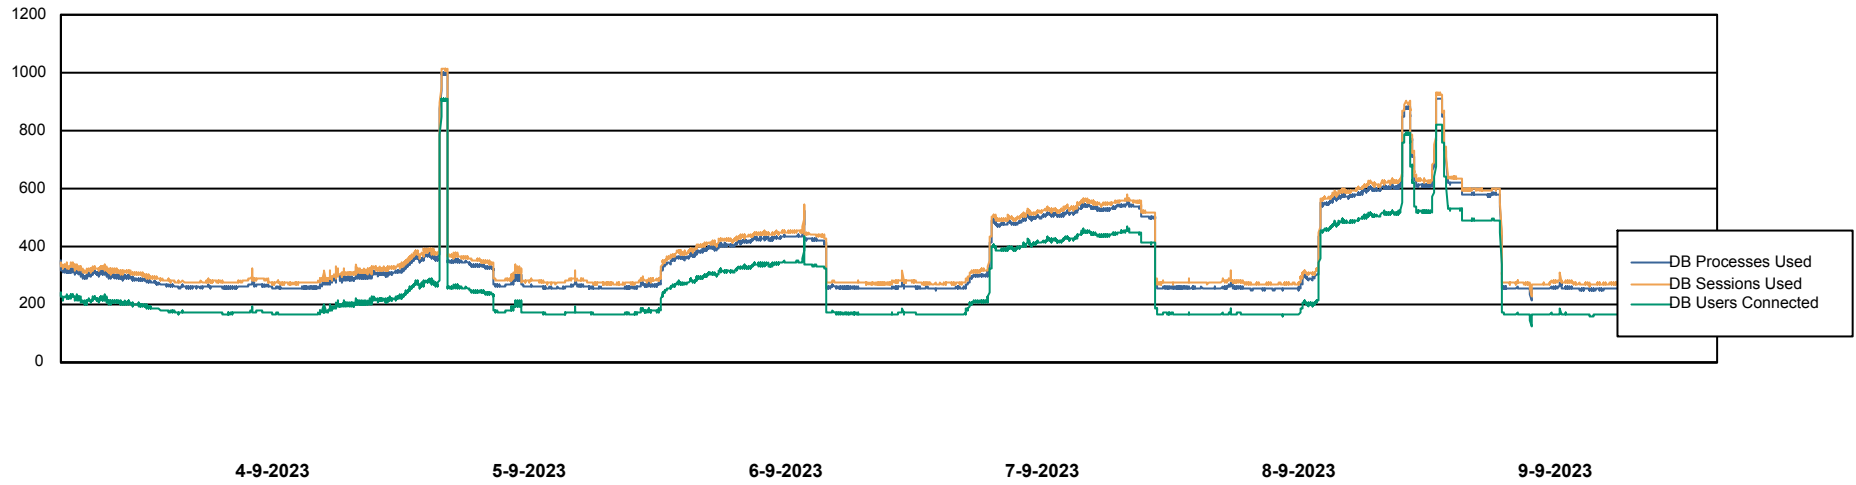

Weekly SLA Customer Report

Customer LTS(CleanLease)_Production
Database ID 126

Database Performance LTS_PROD_CLSABSBI01_BI

Weekly SLA Customer Report

Customer LTS(CleanLease)_Production
Database ID 126

Database Performance LTS_PROD_CLSABSD01_PRDB