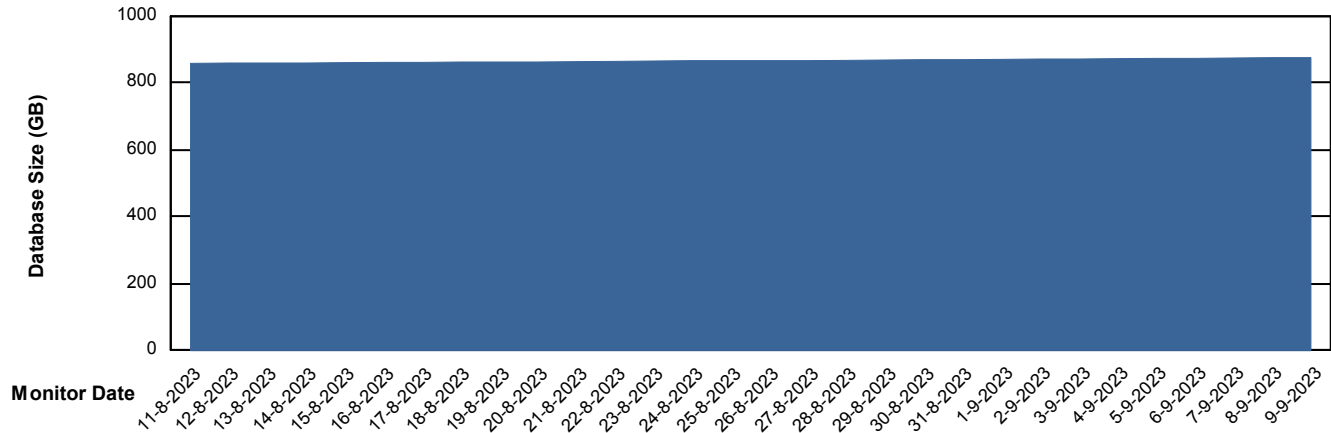

Customer LTS(CleanLease)_Production
Database ID 126

DATABASE SIZE LTS_PROD_CLSABSBI01_BI

Database growth over last month

DATABASE SIZE LTS_PROD_CLSABSDB01_PRDB

Database growth over last month

Weekly SLA Customer Report