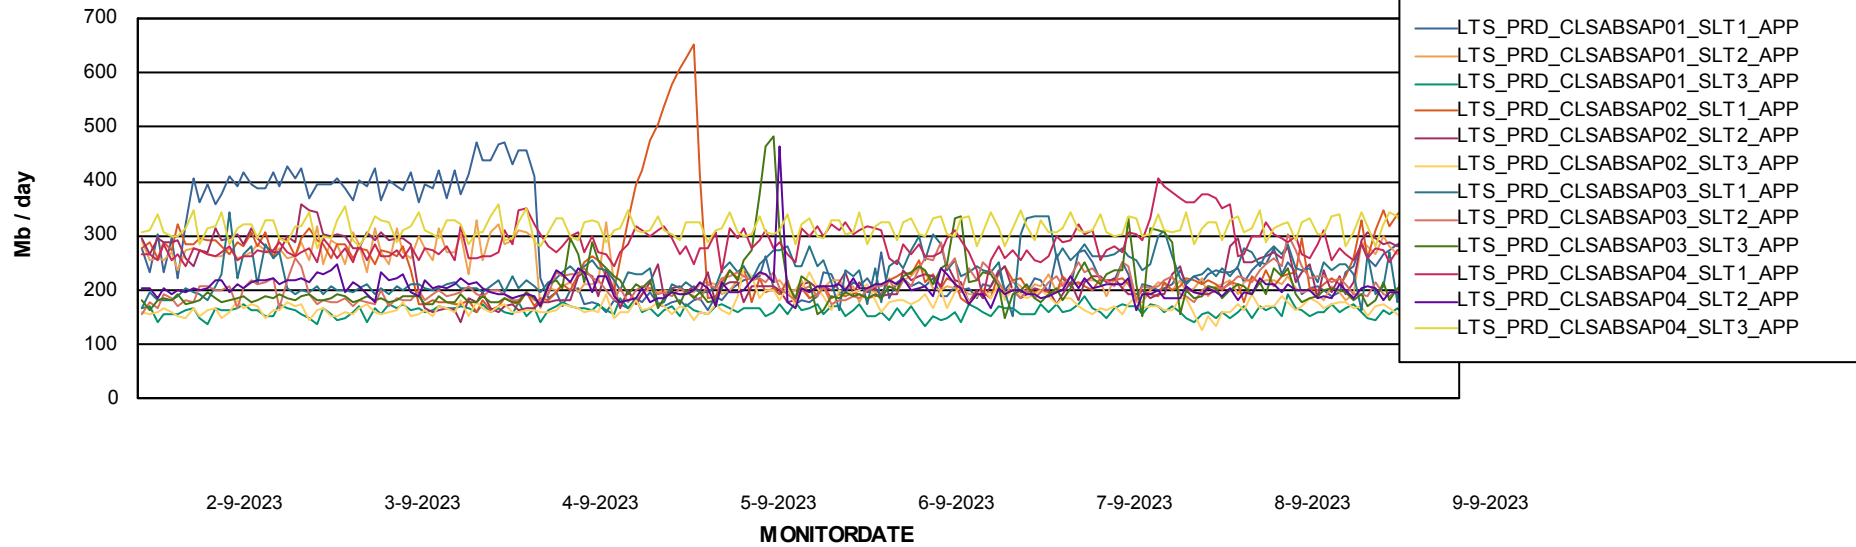

ABSSolute Application Server Services

Avg memory used per ABS Server Service