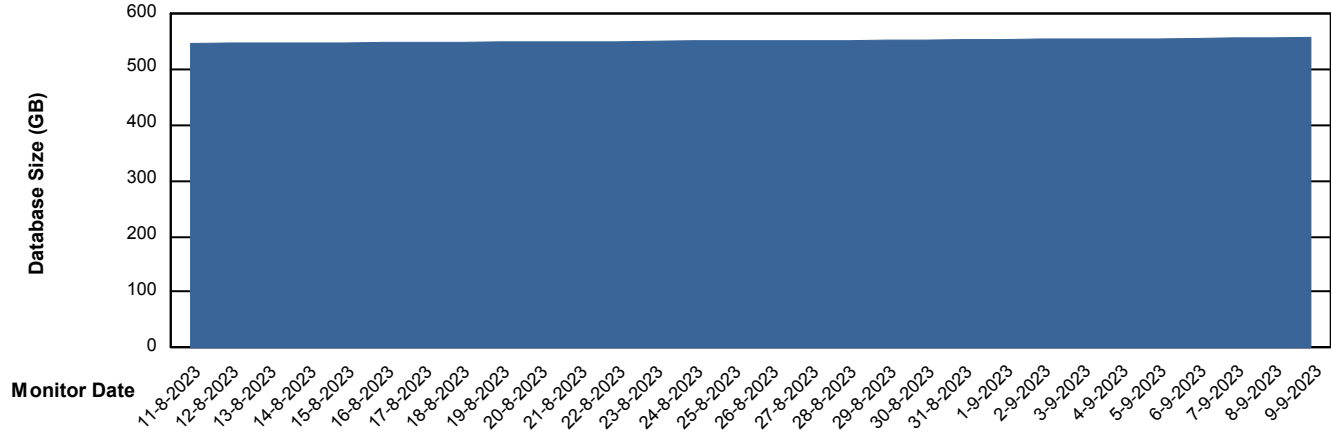

DATABASE SIZE LTS_PROD_CLSABSBI01_BI

Database growth over last month