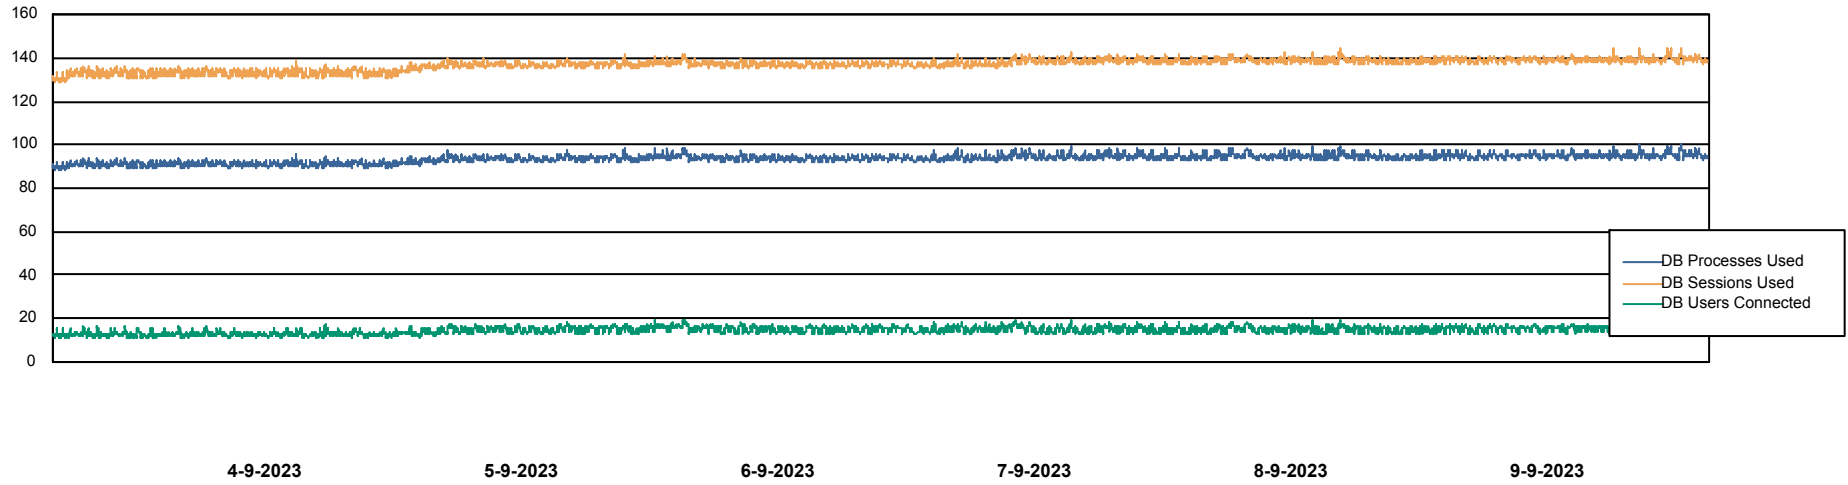

Database Performance HUE_PRD_S-ORABI2_DB