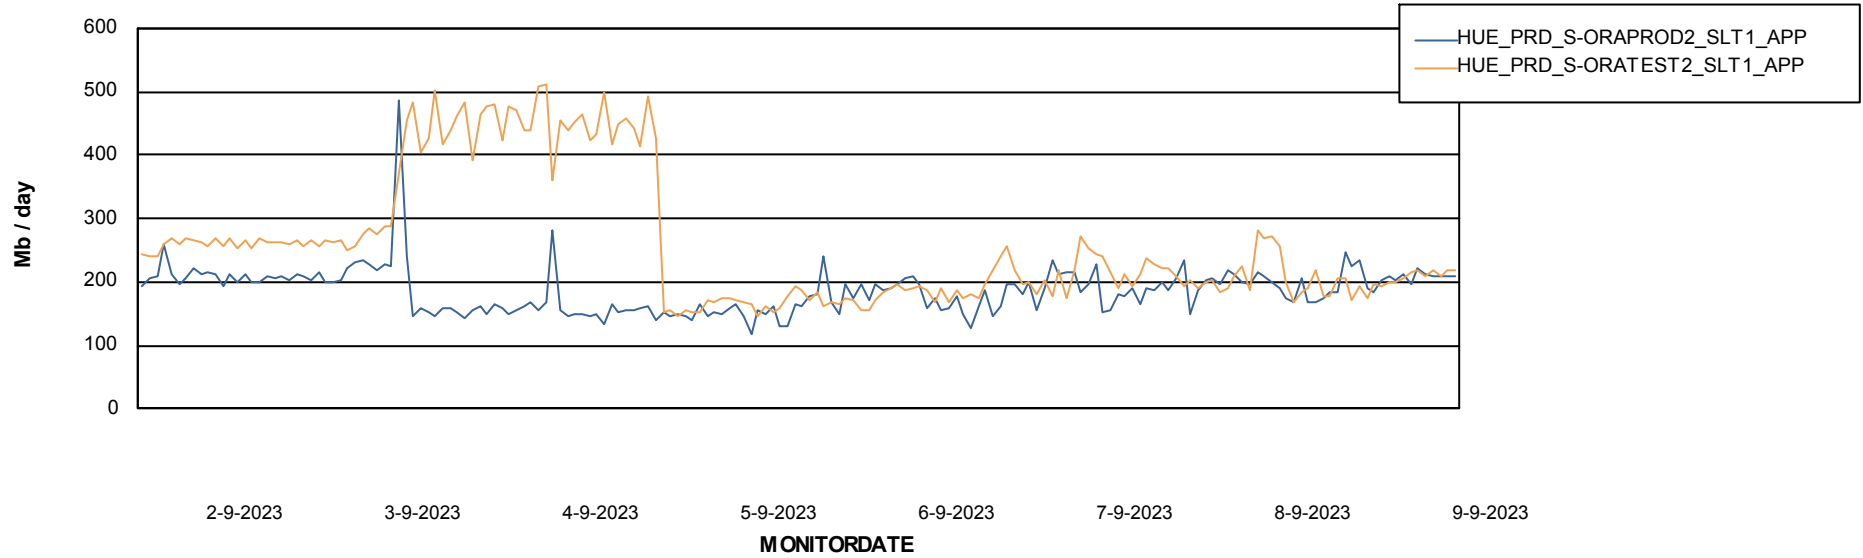

ABSSolute Application Server Services

Avg memory used per ABS Server Service