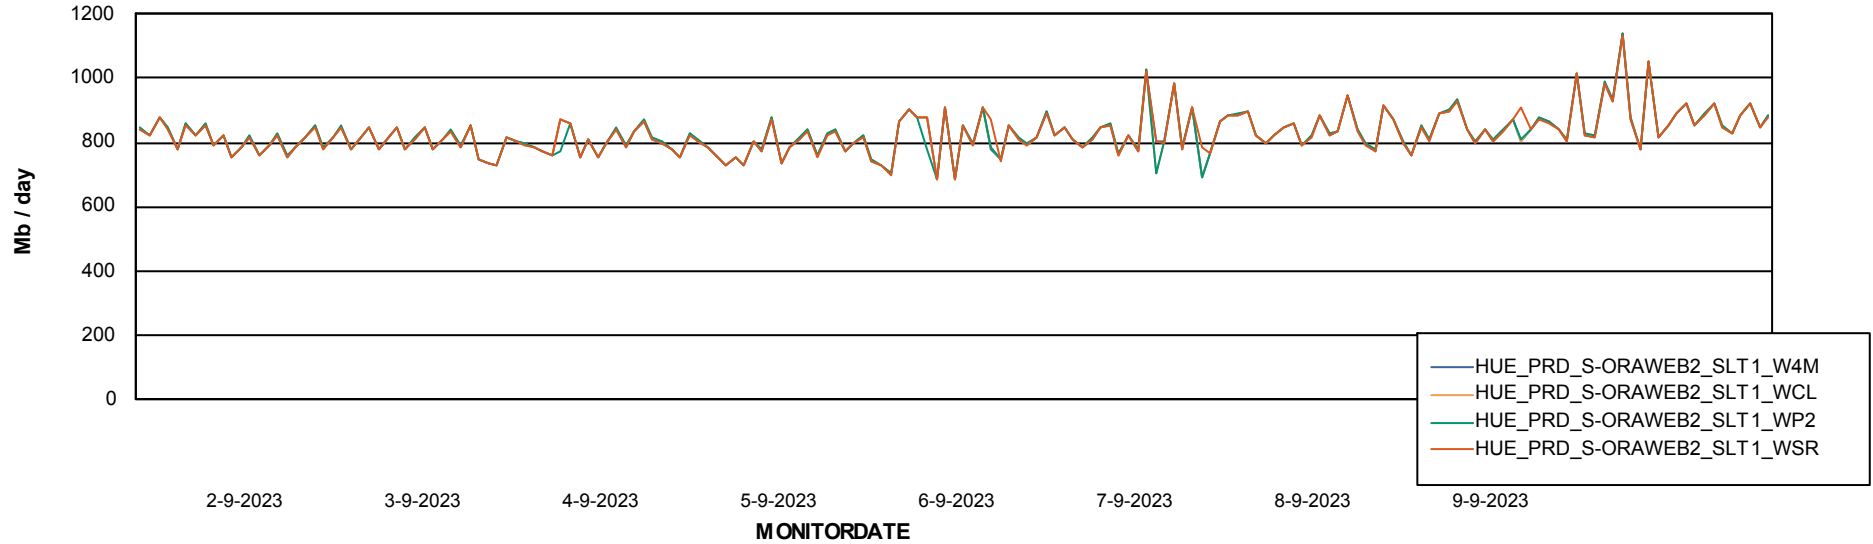

ABSSolute Web Component Services

Avg memory used per ABS Web component