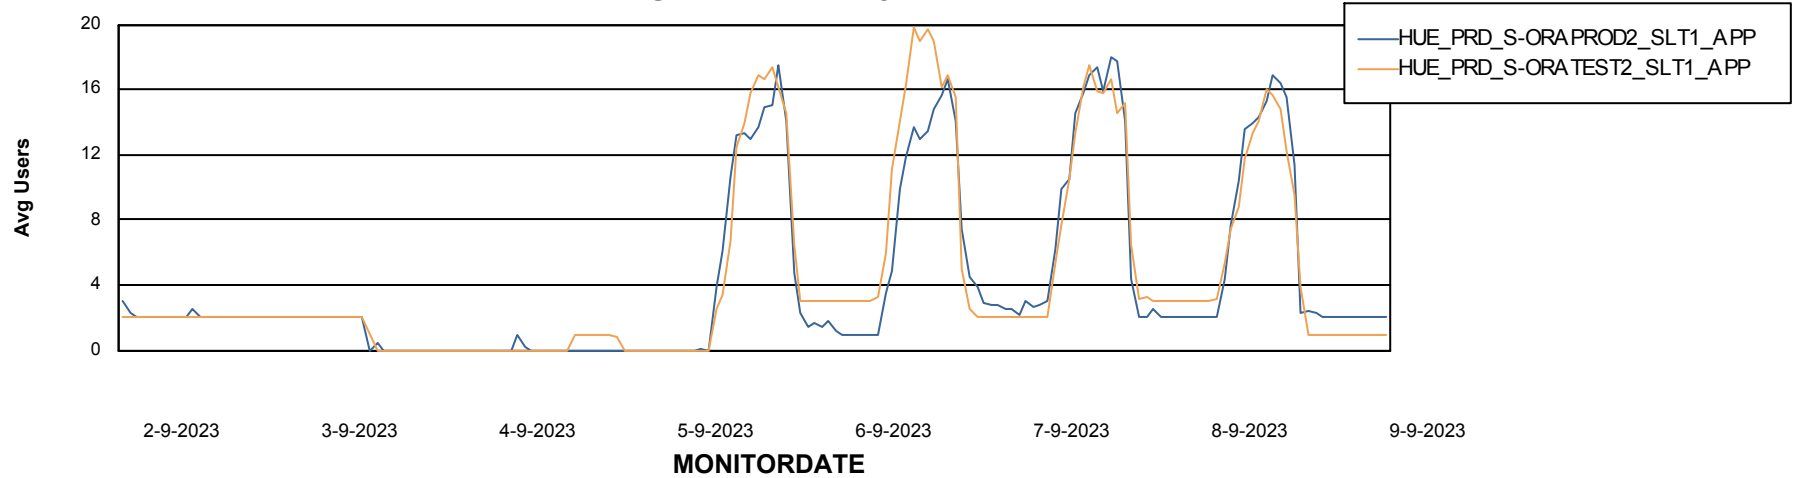

Avg users per day per ABS server