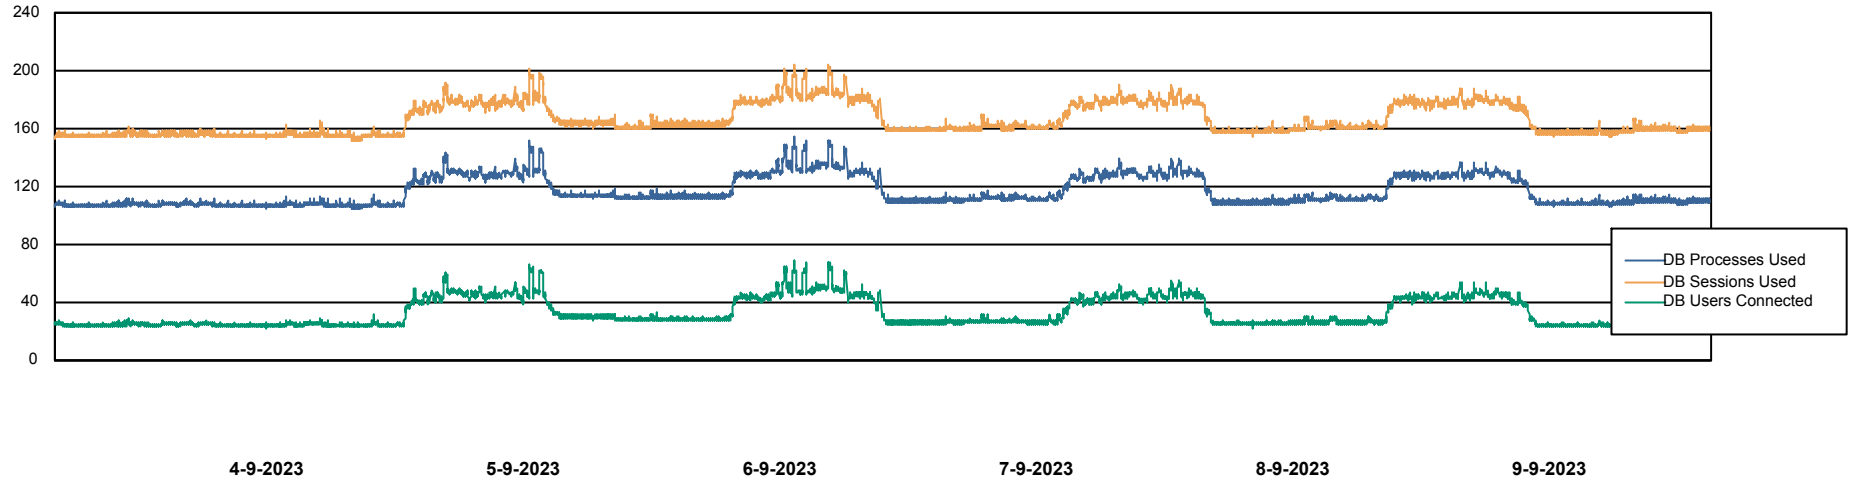

Weekly SLA Customer Report

Customer HUE_Production
Database ID 154

Database Performance HUE_PRD_S-ORABI2_DB

Weekly SLA Customer Report

Customer HUE_Production
Database ID 154

Database Performance HUE_PRD_S-ORAPROD2_DB