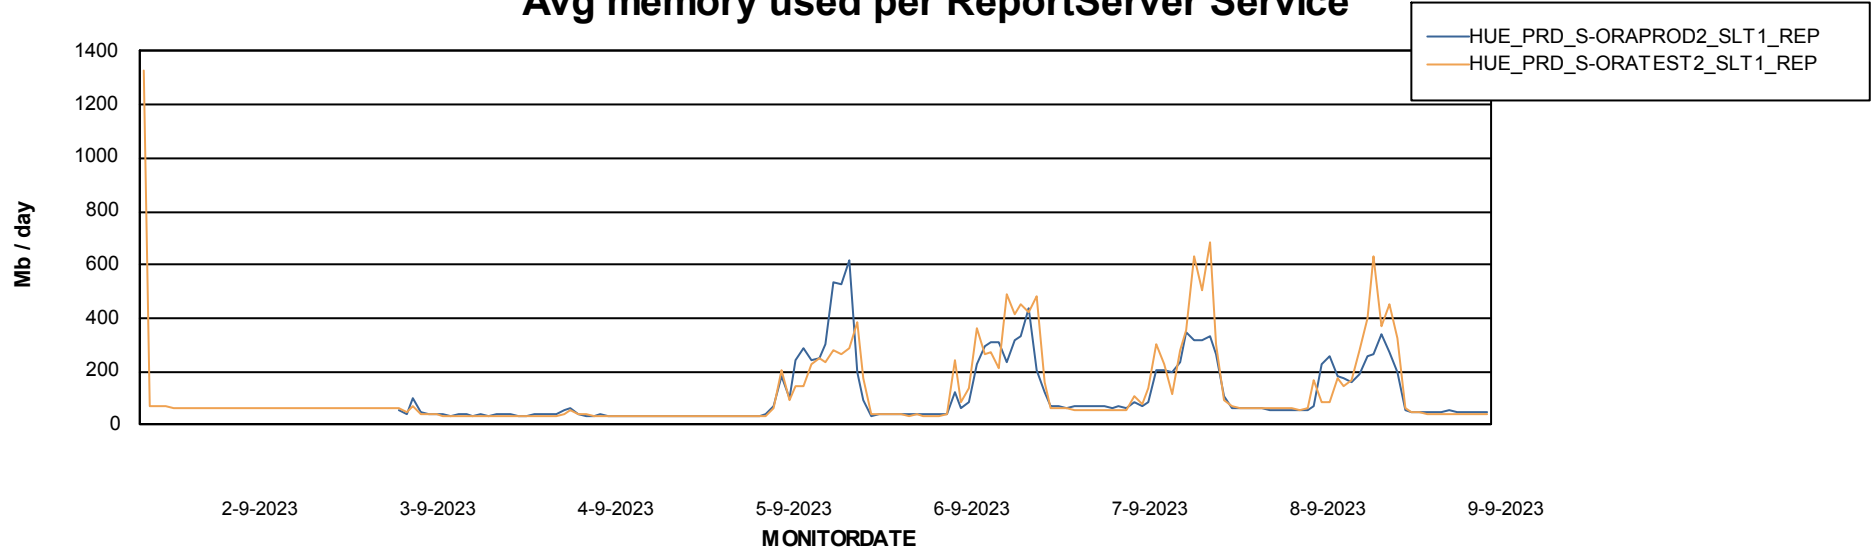

Avg memory used per ABS Server Service

Avg users per day per ABS server

Weekly SLA Customer Report

Customer HUE_Production
Database ID 154

ABSSolute Application ReportServer Services

Avg memory used per ReportServer Service