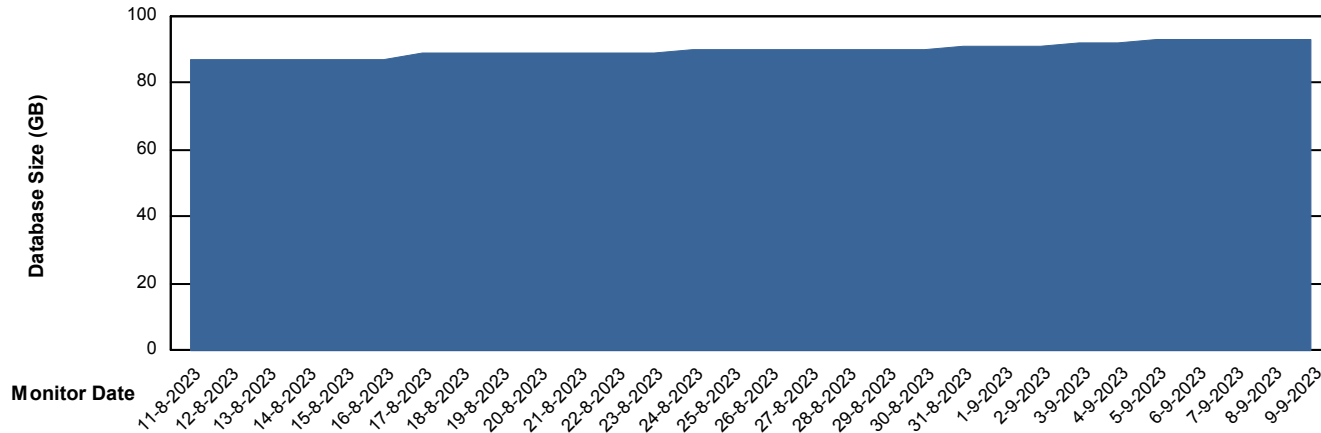

DATABASE SIZE HUE_PRD_S-ORAPROD2_DB

Database growth over last month