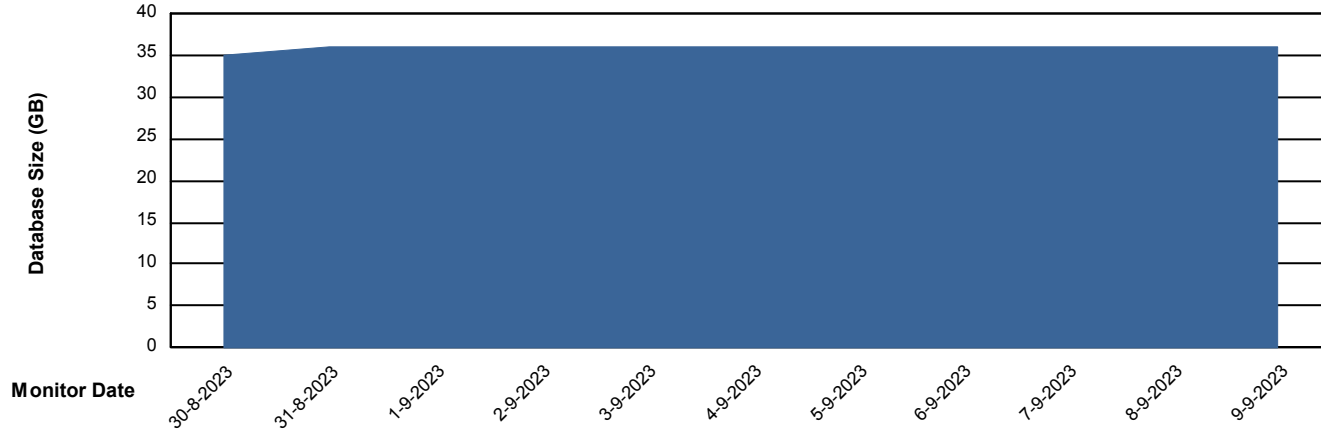

DATABASE SIZE HUE_PRD_S-ORABI2_DB

Database growth over last month