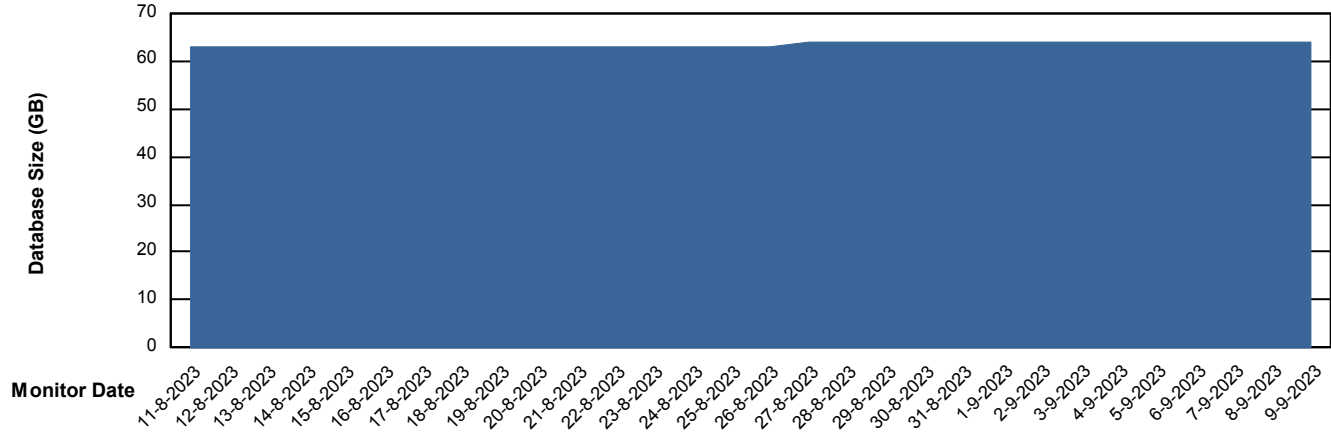

DB Processes Max 0
DB Processes Max 1,000

Weekly SLA Customer Report

Customer ELJ Production
Database ID 72

Database Performance ELJDB_BI_FRASEQXPRDDB03

Weekly SLA Customer Report

Customer ELJ Production
Database ID 72

DATABASE SIZE ELJ_FRASEQXPRDDB01_PROD_DB

Database growth over last month

DATABASE SIZE ELJDB_BI_FRASEQXPRDDB03

Database growth over last month

Weekly SLA Customer Report

Customer ELJ Production
Database ID 72