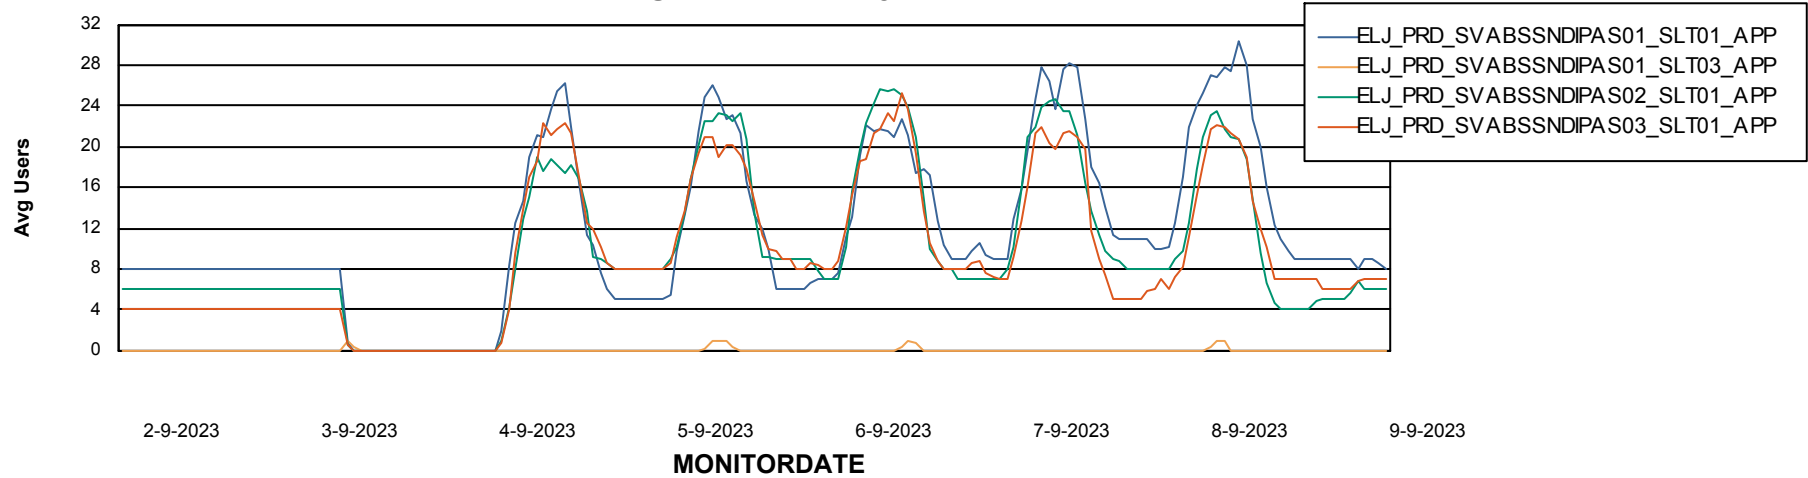

Weekly SLA Customer Report

Customer ELJ Production
Database ID 72

ABSSolute Application Server Services

Avg memory used per ABS Server Service

Avg users per day per ABS server

Weekly SLA Customer Report

Customer ELJ Production
Database ID 72