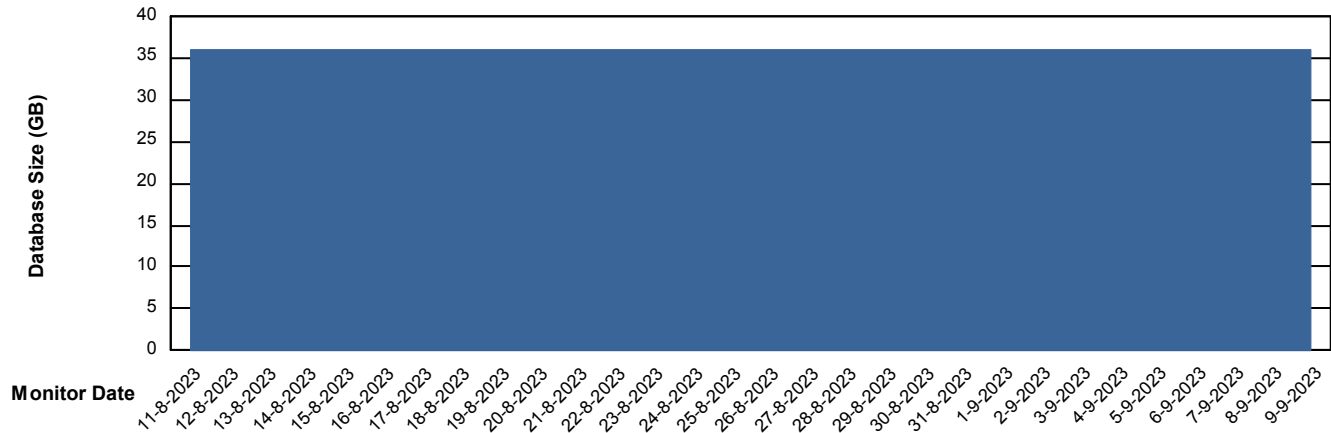

DB Processes Max 0
DB Processes Max 1,000

Weekly SLA Customer Report

Customer ELJ Production
Database ID 72

Database Performance ELJDB_BI_FRASEQXPRDDB03

Weekly SLA Customer Report

Customer ELJ Production
Database ID 72

DATABASE SIZE ELJ_FRASEQXPRDDB01_PROD_DB

Database growth over last month

DATABASE SIZE ELJDB_BI_FRASEQXPRDDB03

Database growth over last month

Weekly SLA Customer Report

Customer ELJ Production
Database ID 72