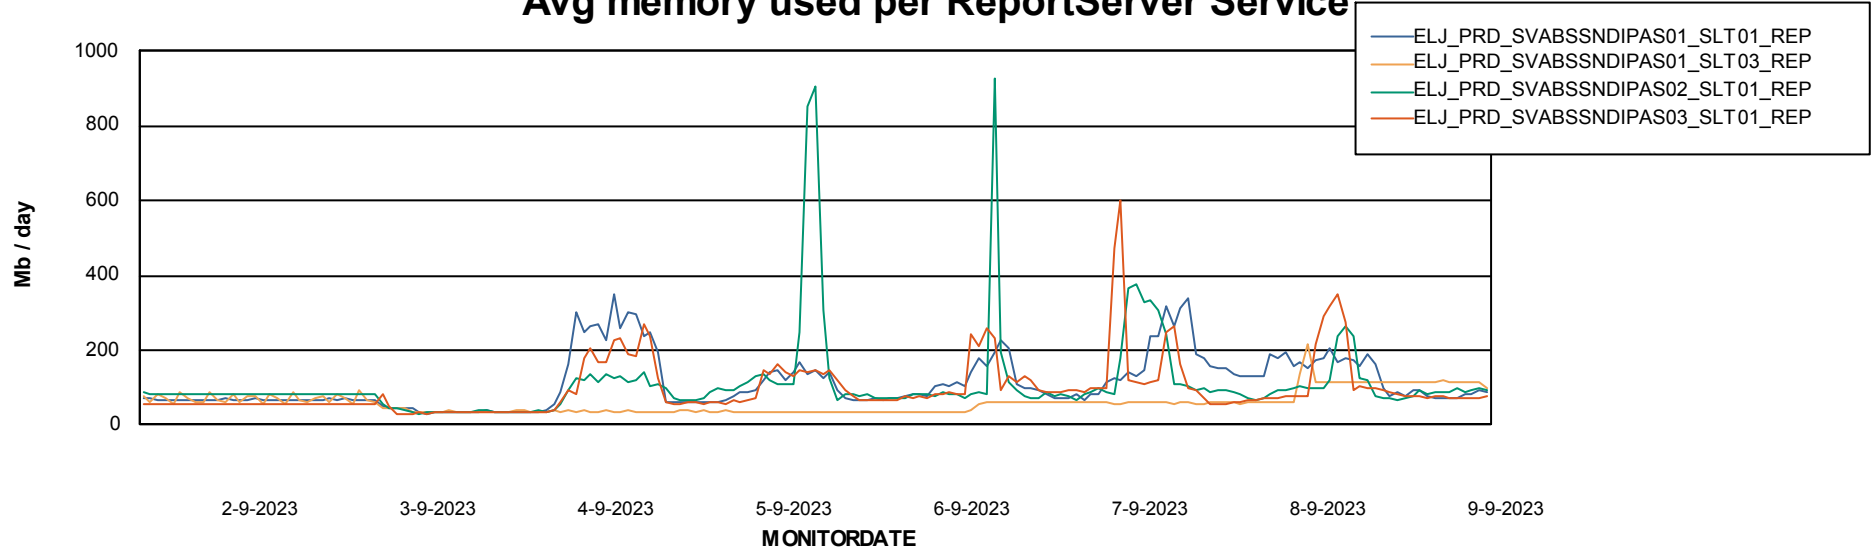

ABSSolute Application ReportServer Services

Avg memory used per ReportServer Service