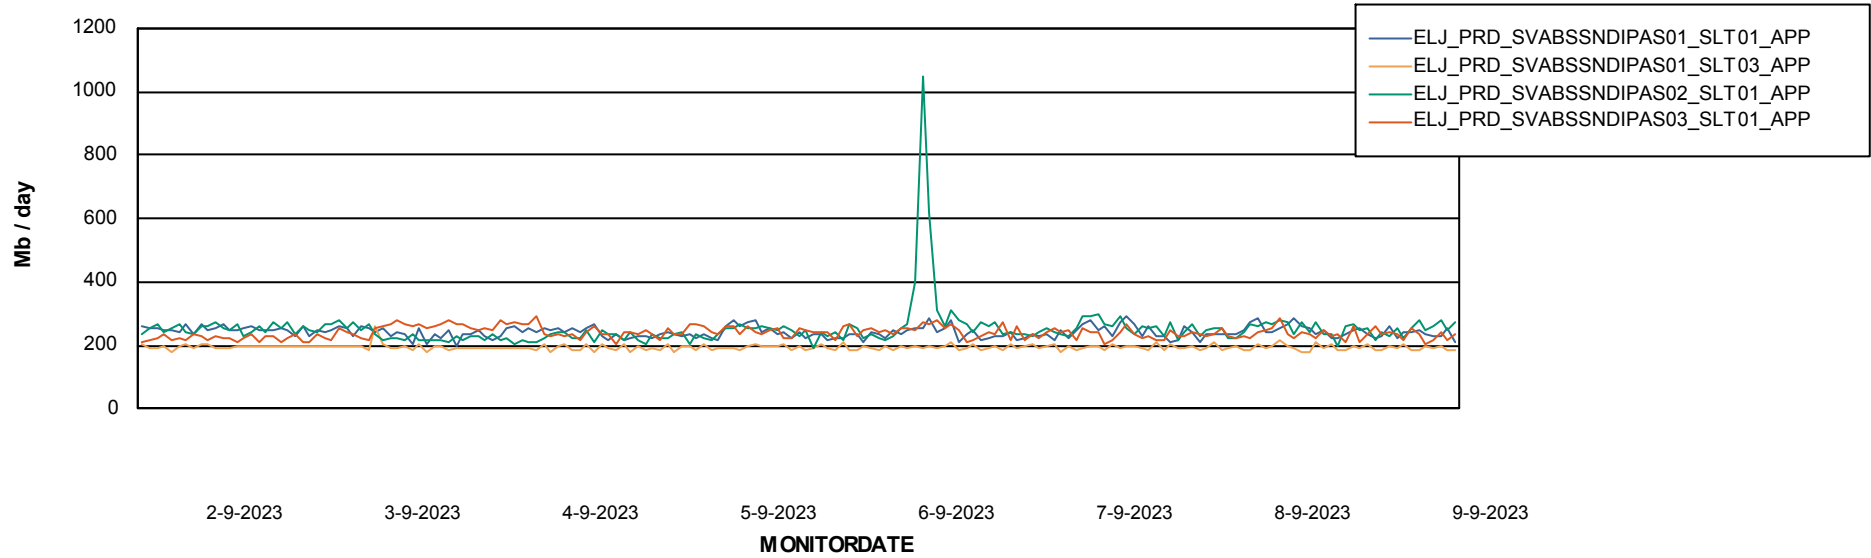

ABSSolute Application Server Services

Avg memory used per ABS Server Service