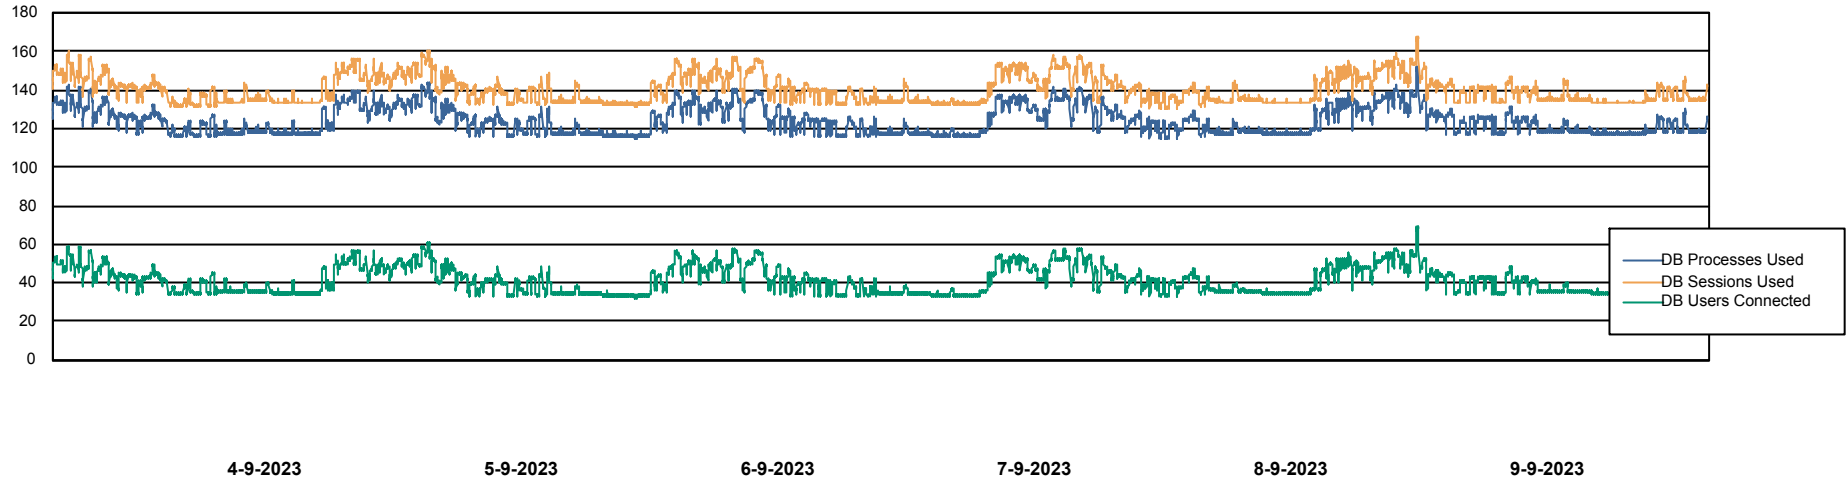

Weekly SLA Customer Report

Customer ECL_Production
Database ID 156

Harddisk Usage ECL_PRD_ECLABS-WEB

	Free disk space on C: (%)	Total disk space on C: (Gb)	Used disk space on C: (Gb)
9-9-2023	58	99	42
8-9-2023	57	99	43
7-9-2023	57	99	43
6-9-2023	57	99	43
5-9-2023	57	99	43
4-9-2023	57	99	43
3-9-2023	57	99	43

Weekly SLA Customer Report

Customer ECL_Production
Database ID 156

Database Performance ECL_PRD_ECLABS_DB_Production

Weekly SLA Customer Report

Customer ECL_Production
Database ID 156

Database Performance ECL_TEST_ECLABS-TEST_DB_STB (ECL_Standby DB)