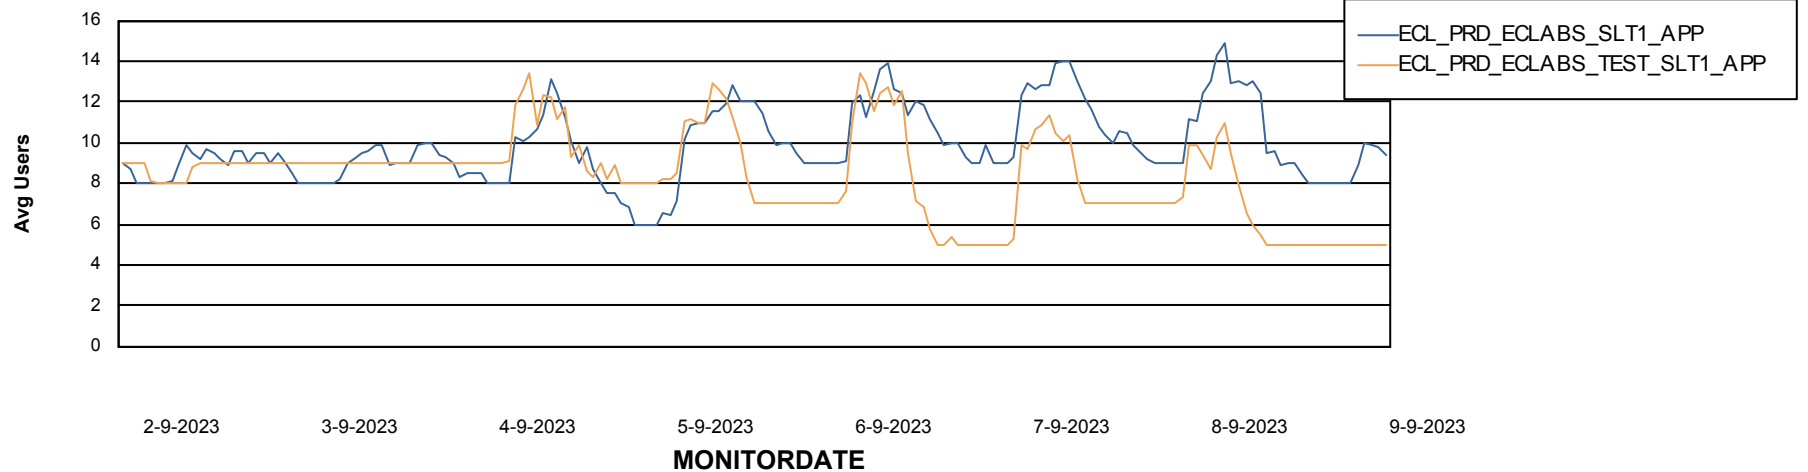

Weekly SLA Customer Report

Customer ECL_Production
Database ID 156

Standby Database Health ECL_Production

Recovery lag for last 7 days

Weekly SLA Customer Report

Customer ECL_Production
Database ID 156

ABSSolute Application Server Services

Avg memory used per ABS Server Service

Avg users per day per ABS server

Weekly SLA Customer Report

Customer ECL_Production
Database ID 156

ABSSolute Application ReportServer Services

Avg memory used per ReportServer Service