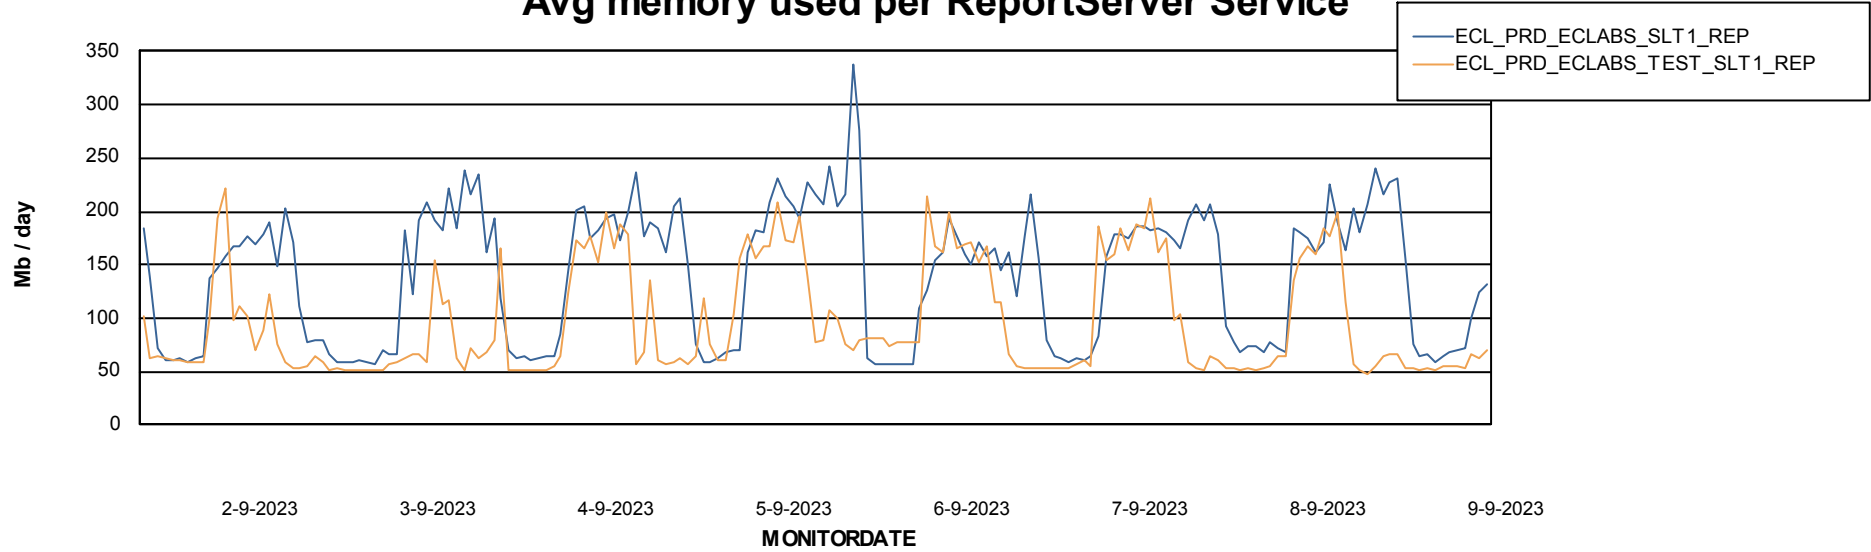

Avg memory used per ABS Server Service

Avg users per day per ABS server

Weekly SLA Customer Report

Customer ECL_Production
Database ID 156

ABSSolute Application ReportServer Services

Avg memory used per ReportServer Service