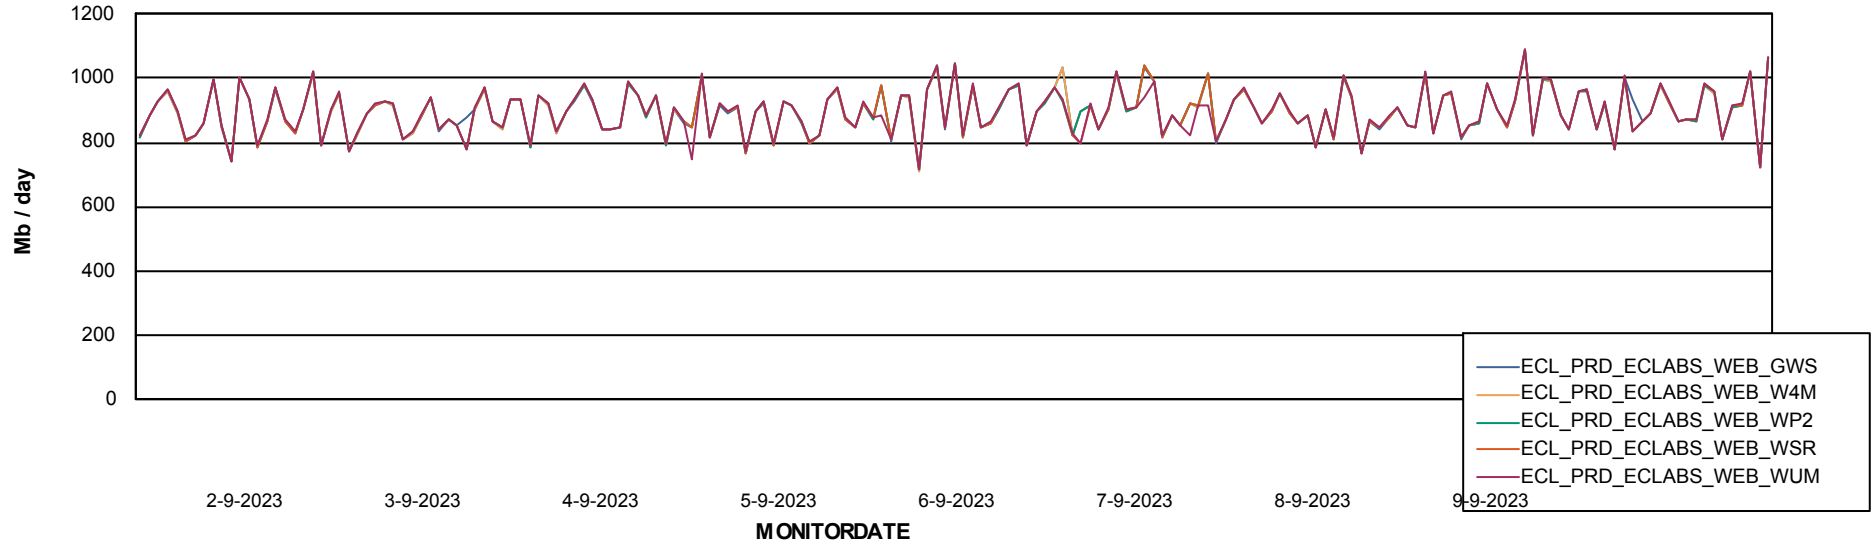

ABSSolute Web Component Services

Avg memory used per ABS Web component