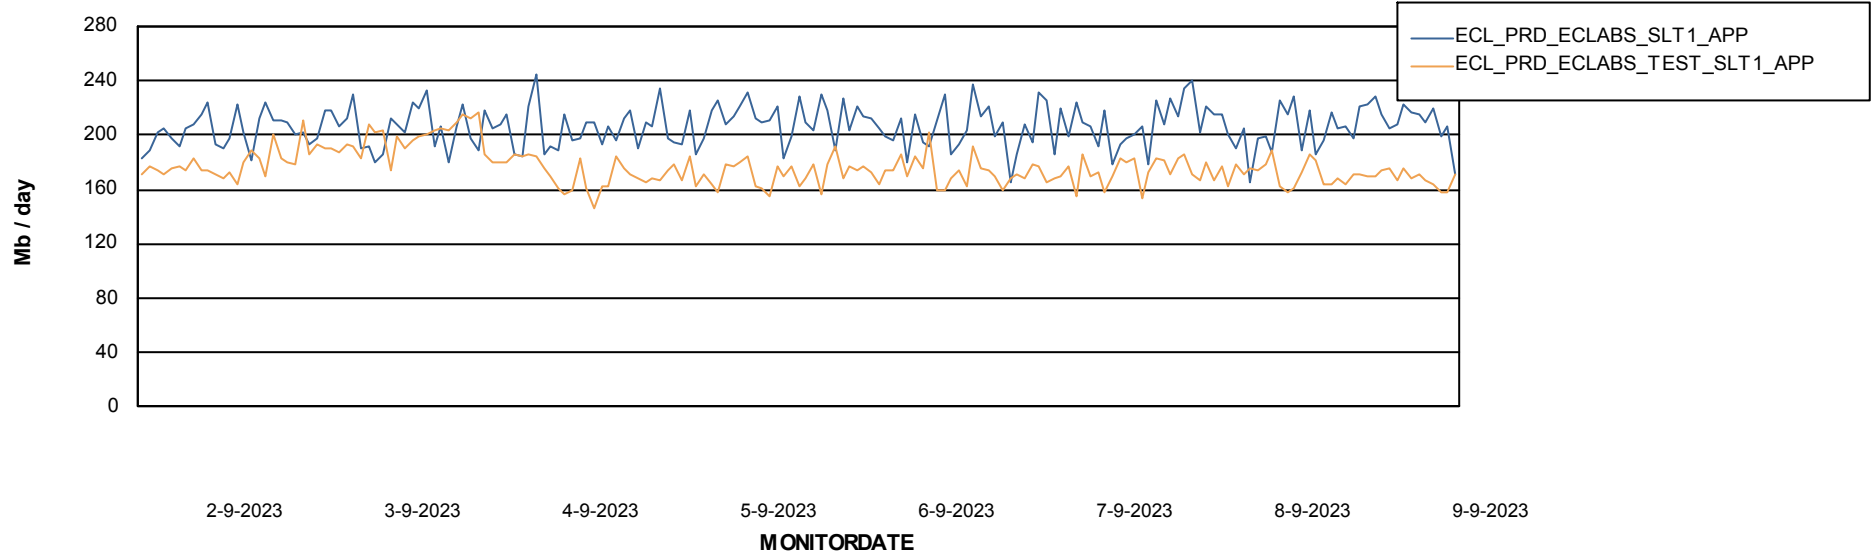

ABSSolute Application Server Services

Avg memory used per ABS Server Service