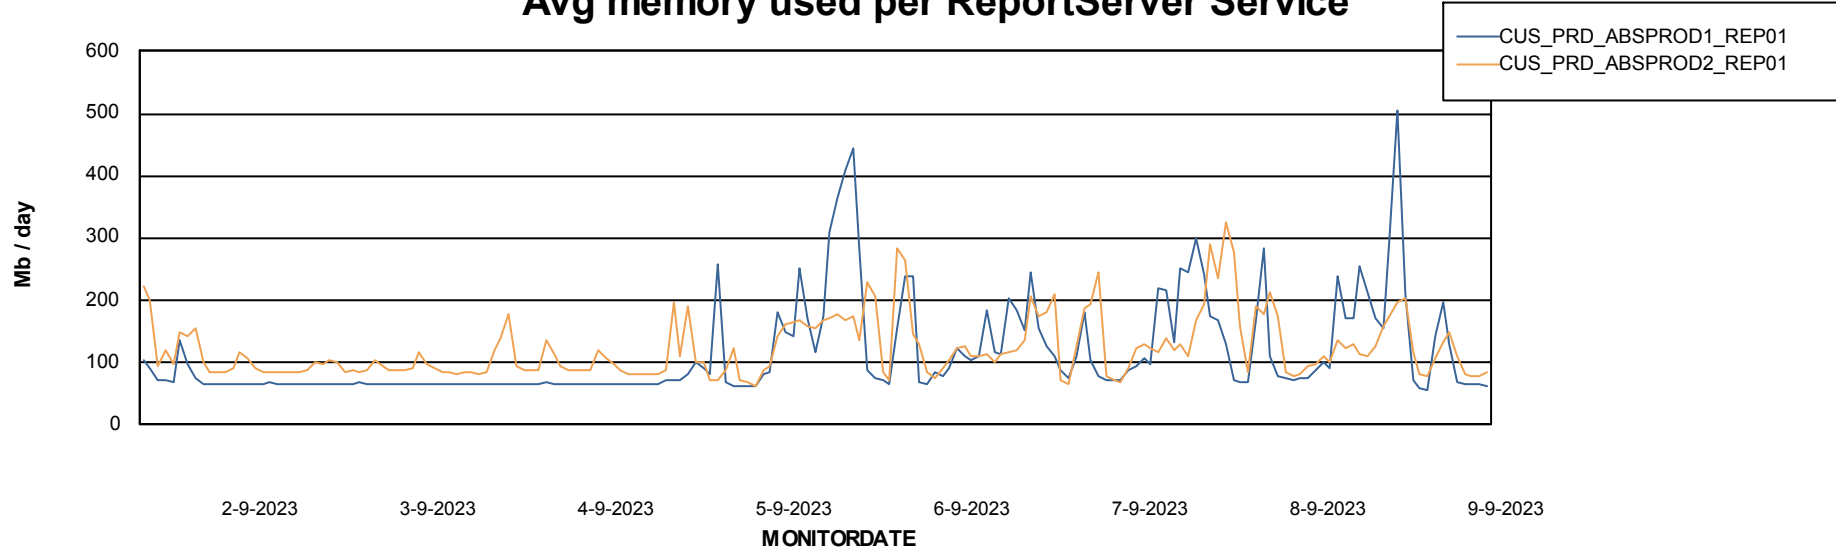

ABSSolute Application ReportServer Services

Avg memory used per ReportServer Service