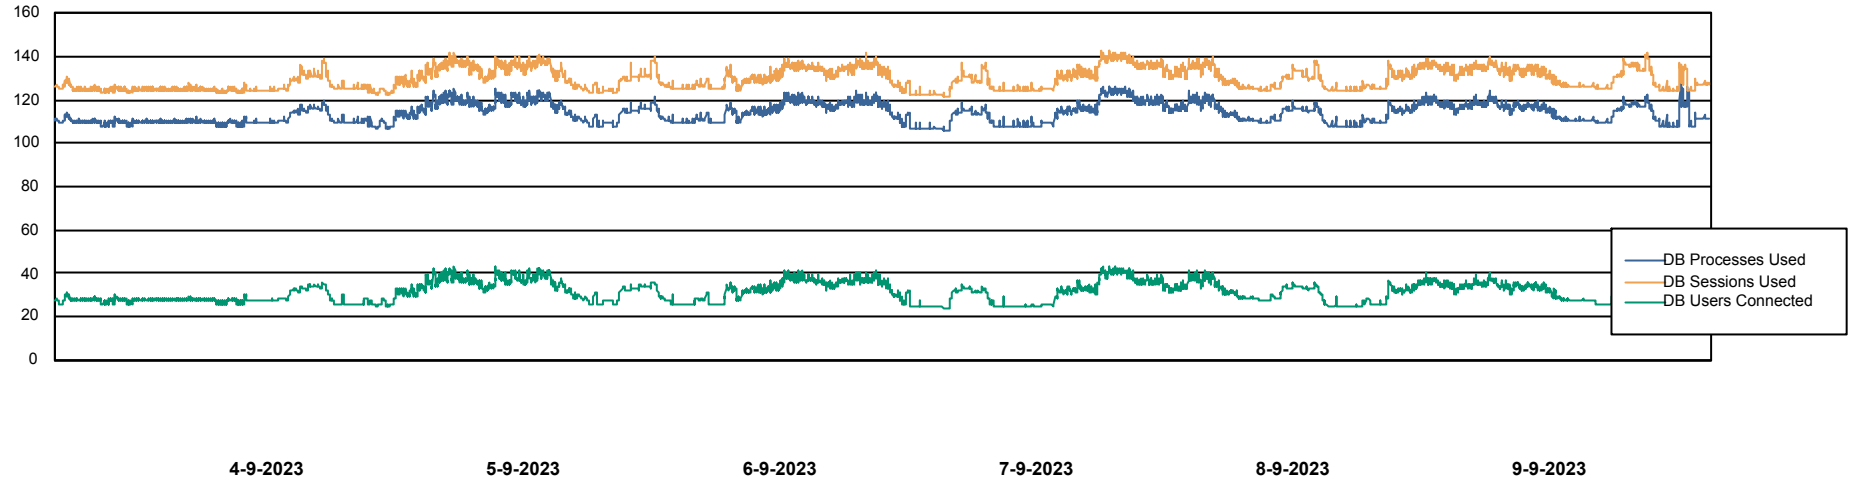

Weekly SLA Customer Report

Customer CUS_Production (24/7)
Database ID 131

Harddisk Usage CUS_PRD_ABSWEBPROD

	Free disk space on C: (%)	Total disk space on C: (Gb)	Used disk space on C: (Gb)
9-9-2023	90	199	21
8-9-2023	90	199	21
7-9-2023	90	199	21
6-9-2023	90	199	21
5-9-2023	90	199	21
4-9-2023	90	199	21
3-9-2023	90	199	21

Weekly SLA Customer Report

Customer CUS_Production (24/7)
Database ID 131

Database Performance CUS_ProdDB_Primary

Weekly SLA Customer Report

Customer CUS_Production (24/7)
Database ID 131

Database Performance CUS_ProdDB_Standby