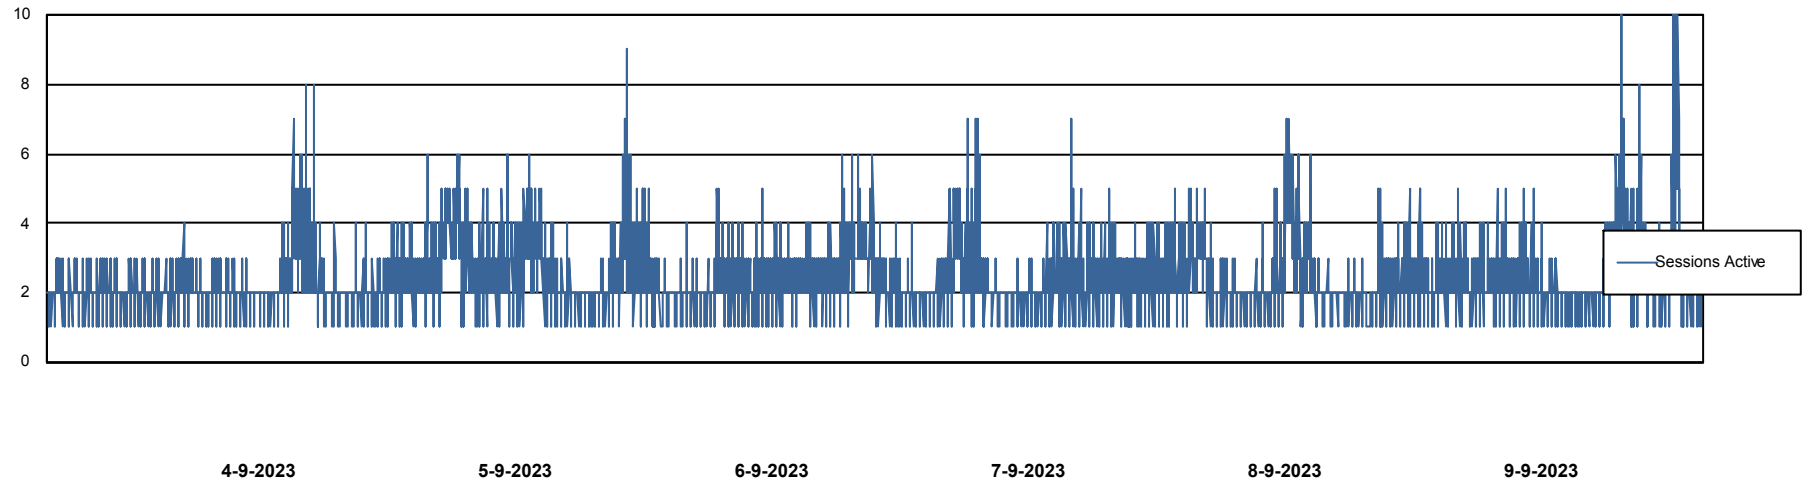

Weekly SLA Customer Report

Customer CUS_Production (24/7)
Database ID 131

Harddisk Usage CUS_PRD_ABSWEBPROD

	Free disk space on C: (%)	Total disk space on C: (Gb)	Used disk space on C: (Gb)
9-9-2023	90	199	21
8-9-2023	90	199	21
7-9-2023	90	199	21
6-9-2023	90	199	21
5-9-2023	90	199	21
4-9-2023	90	199	21
3-9-2023	90	199	21

Weekly SLA Customer Report

Customer CUS_Production (24/7)
Database ID 131

Database Performance CUS_ProdDB_Primary

Weekly SLA Customer Report

Customer CUS_Production (24/7)
Database ID 131

Database Performance CUS_ProdDB_Standby