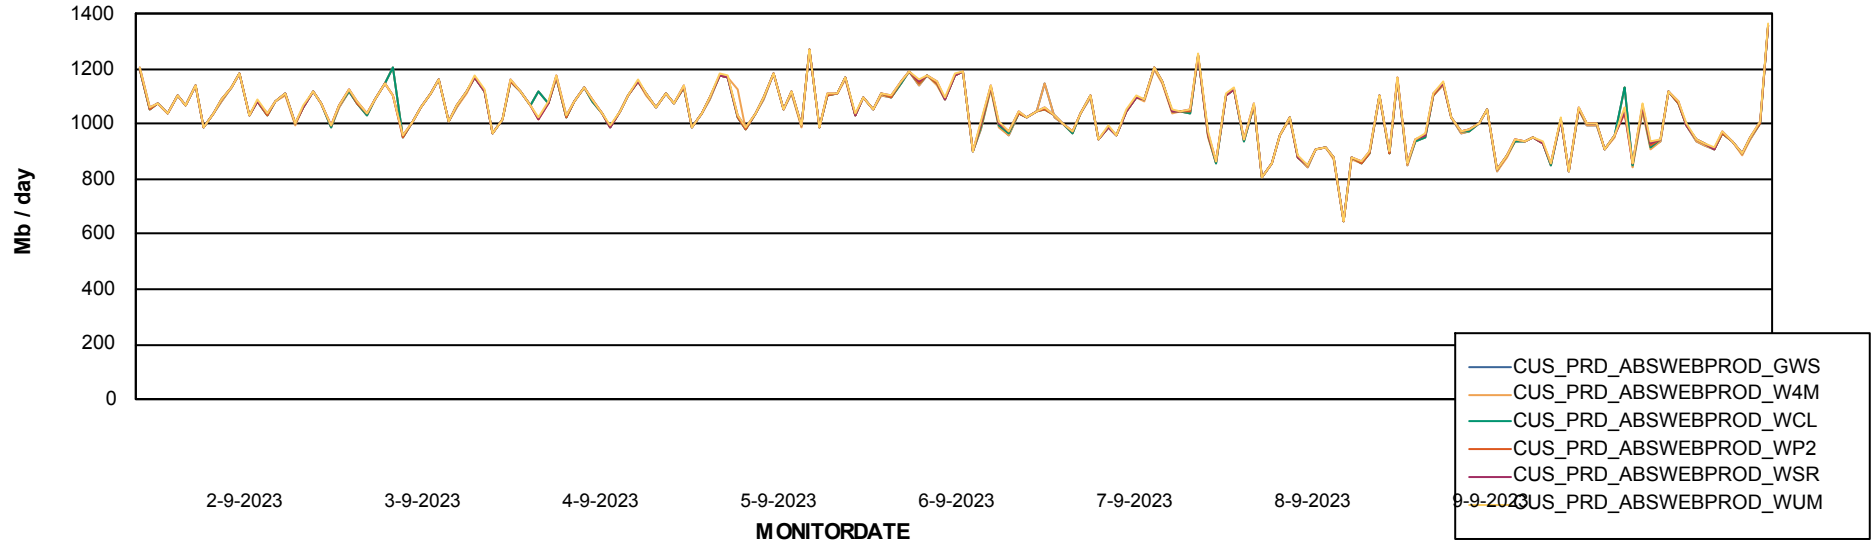

Avg memory used per ReportServer Service

Weekly SLA Customer Report

Customer CUS_Production (24/7)
Database ID 131

ABSSolute Web Component Services

Avg memory used per ABS Web component

Weekly SLA Customer Report