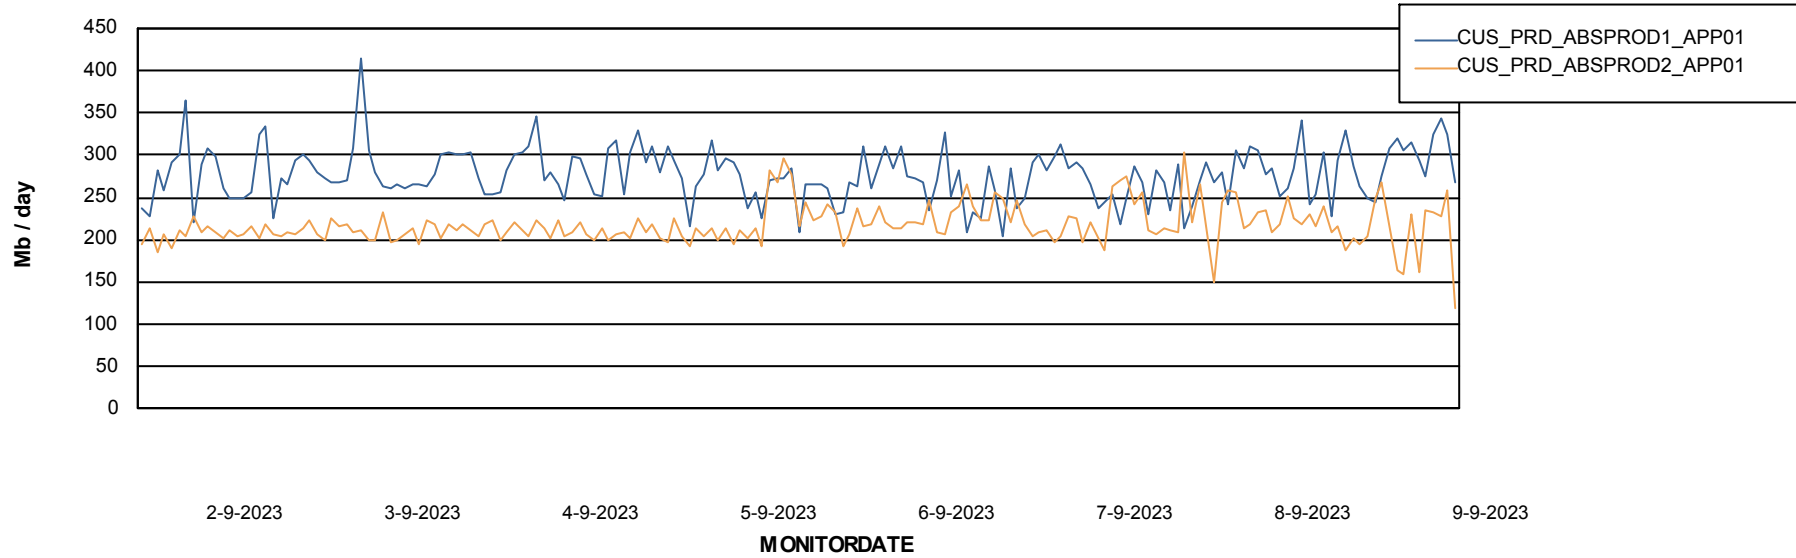

ABSSolute Application Server Services

Avg memory used per ABS Server Service