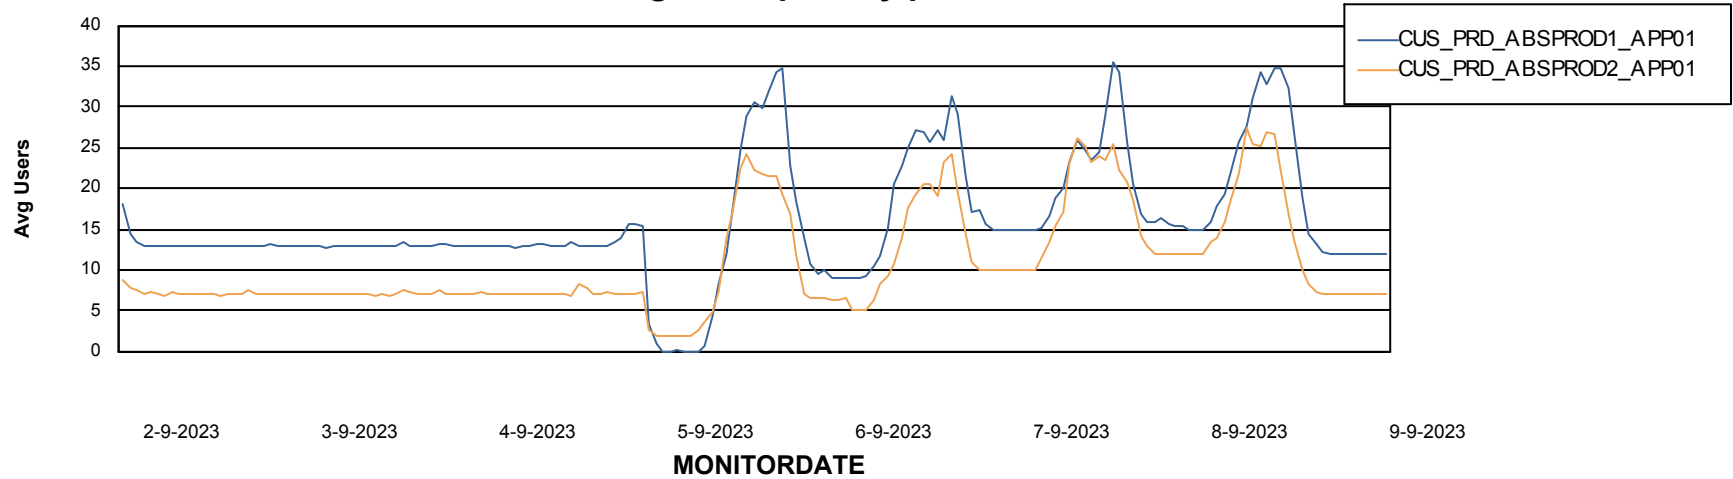

Avg users per day per ABS server