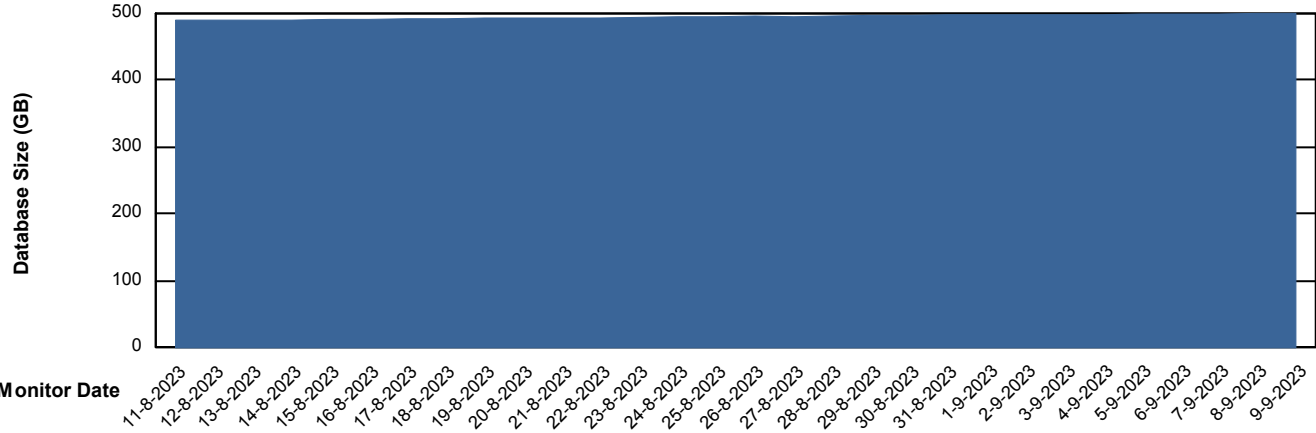

DB Processes Max 1,000

Weekly SLA Customer Report

Customer CUS_Production (24/7)
 Database ID 131

DATABASE SIZE CUS_ProdDB_Primary

Database growth over last month

Database Tablespace CUS_ProdDB_Primary

Date	Tablespace Name	Filesize (Gb)	Usedsize (Gb)	Percentage free
9-9-2023	ABSDATA	244	189	23
	INDX	355	297	16
8-9-2023	ABSDATA	244	189	23
	INDX	355	297	16
7-9-2023	ABSDATA	244	188	23
	INDX	355	296	17
6-9-2023	ABSDATA	244	188	23
	INDX	355	296	17
5-9-2023	ABSDATA	244	188	23
	INDX	355	296	17
4-9-2023	ABSDATA	244	188	23
	INDX	355	296	17
3-9-2023	ABSDATA	244	188	23
	INDX	355	296	17

Weekly SLA Customer Report

Customer CUS_Production (24/7)
Database ID 131

Standby Database Health CUS_Production (24/7)

Recovery lag for last 7 days

Weekly SLA Customer Report

Customer CUS_Production (24/7)
Database ID 131