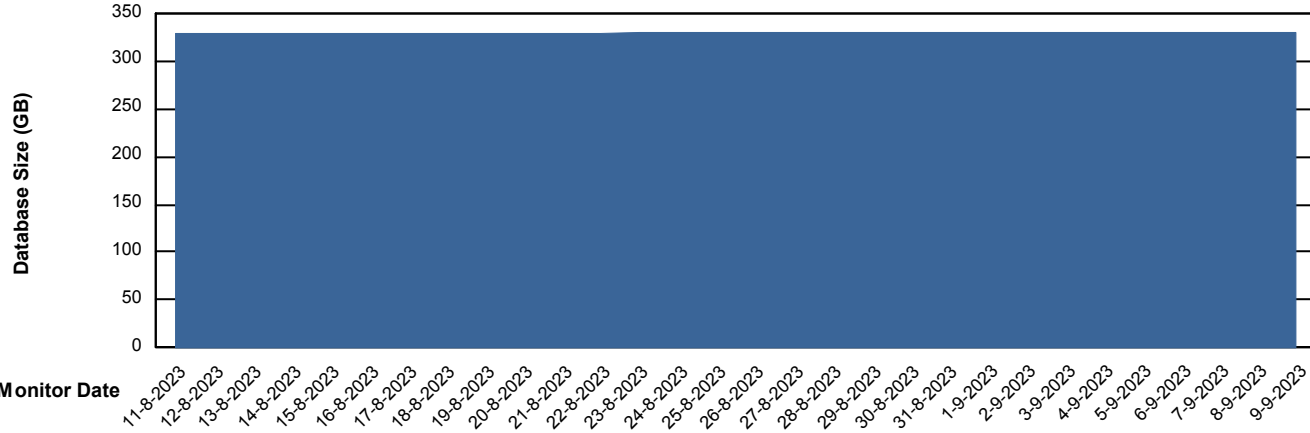

DB Processes Max 1,000

Weekly SLA Customer Report

Customer CLO Production
 Database ID 38

DATABASE SIZE CLODB_PRD_CLO-ORA01

Database growth over last month

Database Tablespace CLODB_PRD_CLO-ORA01

Date	Tablespace Name	Filesize (Gb)	Usedsize (Gb)	Percentage free
9-9-2023	ABSDATA	110	89	19
	INDX	256	216	16
8-9-2023	ABSDATA	110	89	19
	INDX	256	216	16
7-9-2023	ABSDATA	110	89	19
	INDX	256	216	16
6-9-2023	ABSDATA	110	89	19
	INDX	256	216	16
5-9-2023	ABSDATA	110	89	19
	INDX	256	216	16
4-9-2023	ABSDATA	110	89	19
	INDX	256	216	16
3-9-2023	ABSDATA	110	89	19
	INDX	256	216	16