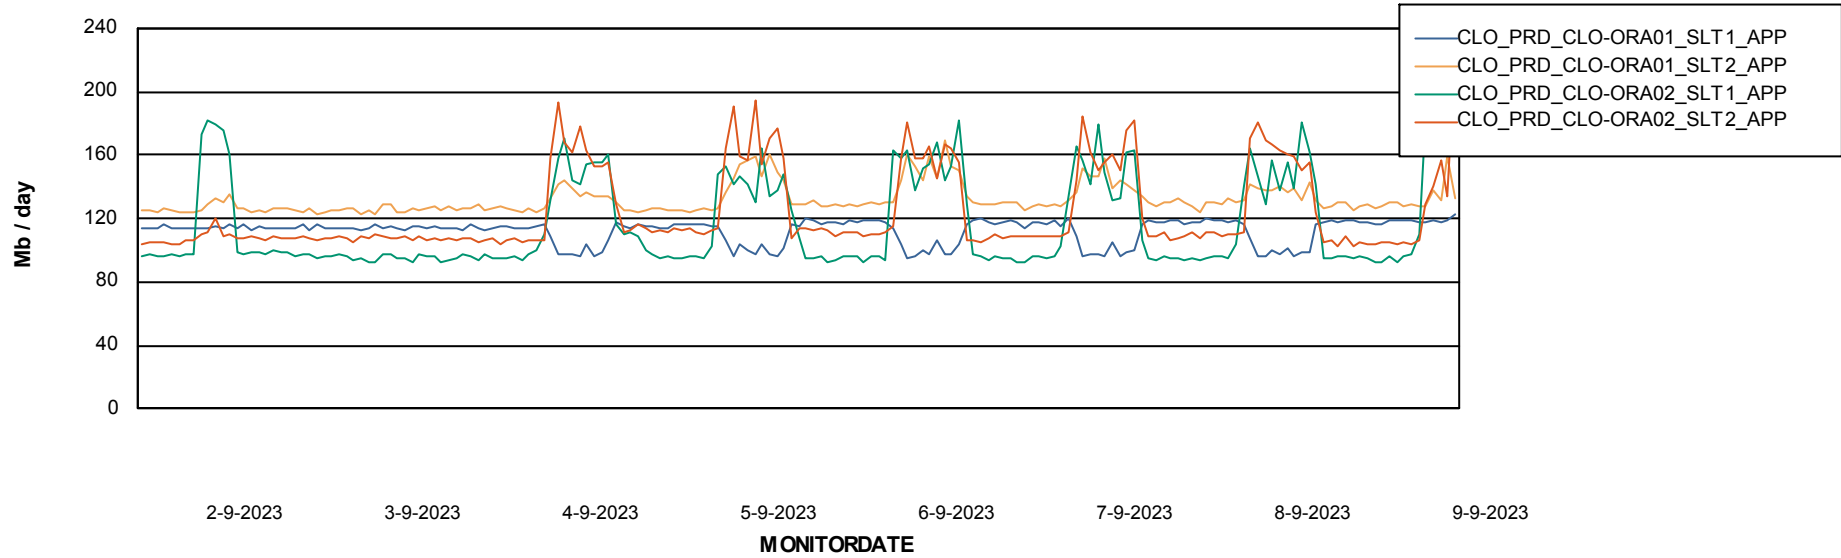

ABSSolute Application Server Services

Avg memory used per ABS Server Service