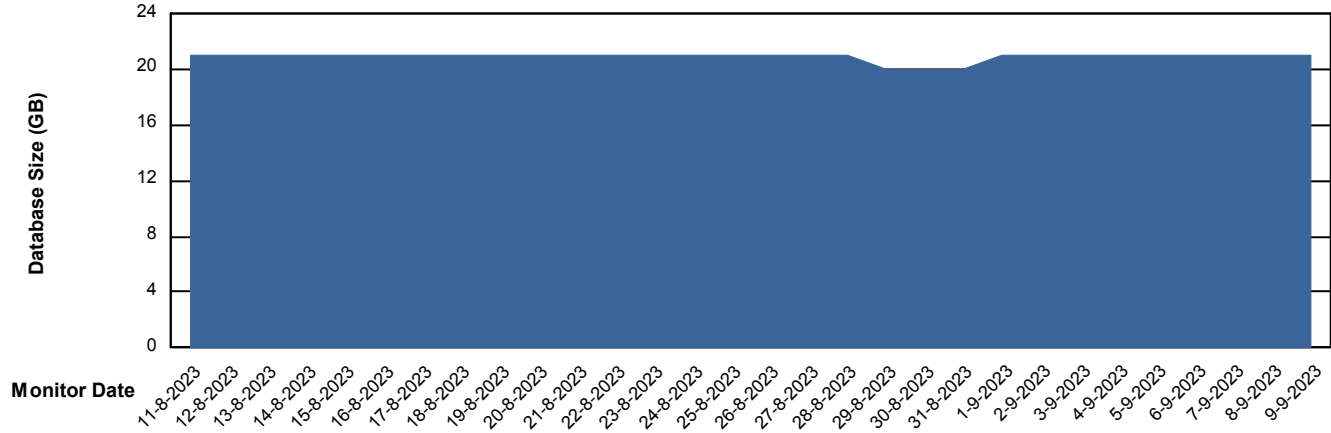

Weekly SLA Customer Report

Customer BNL_Production
Database ID 83

Database Performance BNL_EMCC

Weekly SLA Customer Report

Customer BNL_Production
Database ID 83

Database Performance BNLDB_Production

Weekly SLA Customer Report

Customer BNL_Production
Database ID 83

Database Performance BNLDB_Standby

Weekly SLA Customer Report

Customer BNL_Production
Database ID 83

DATABASE SIZE BNL_EMCC

Database growth over last month

DATABASE SIZE BNLDB_Production

Database growth over last month

Weekly SLA Customer Report

Customer BNL_Production
 Database ID 83

Database Tablespace BNLDB_Production

Date	Tablespace Name	Filesize (Gb)	Usedsize (Gb)	Percentage free
9-9-2023	ABSDATA	105	65	38
	INDX	200	138	31
8-9-2023	ABSDATA	105	65	38
	INDX	200	138	31
7-9-2023	ABSDATA	105	65	38
	INDX	200	138	31
6-9-2023	ABSDATA	105	65	38
	INDX	200	137	31
5-9-2023	ABSDATA	105	65	38
	INDX	200	137	31
4-9-2023	ABSDATA	105	65	38
	INDX	200	137	31
3-9-2023	ABSDATA	105	65	38
	INDX	200	137	32