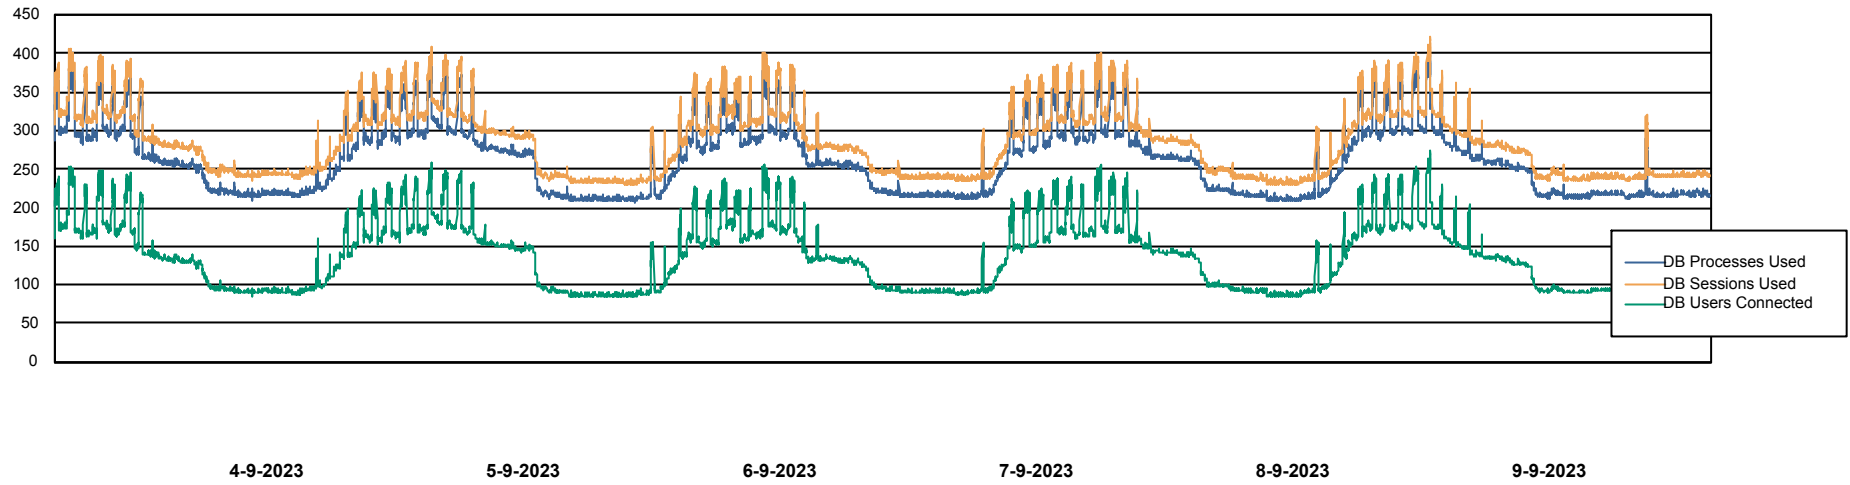

Weekly SLA Customer Report

Customer BNL_Production
Database ID 83

Database Performance BNL_EMCC

Weekly SLA Customer Report

Customer BNL_Production
Database ID 83

Database Performance BNLDB_Production

Weekly SLA Customer Report

Customer BNL_Production
Database ID 83

Database Performance BNLDB_Standby

Weekly SLA Customer Report

Customer BNL_Production
Database ID 83

DATABASE SIZE BNL_EMCC

Database growth over last month

DATABASE SIZE BNLDB_Production