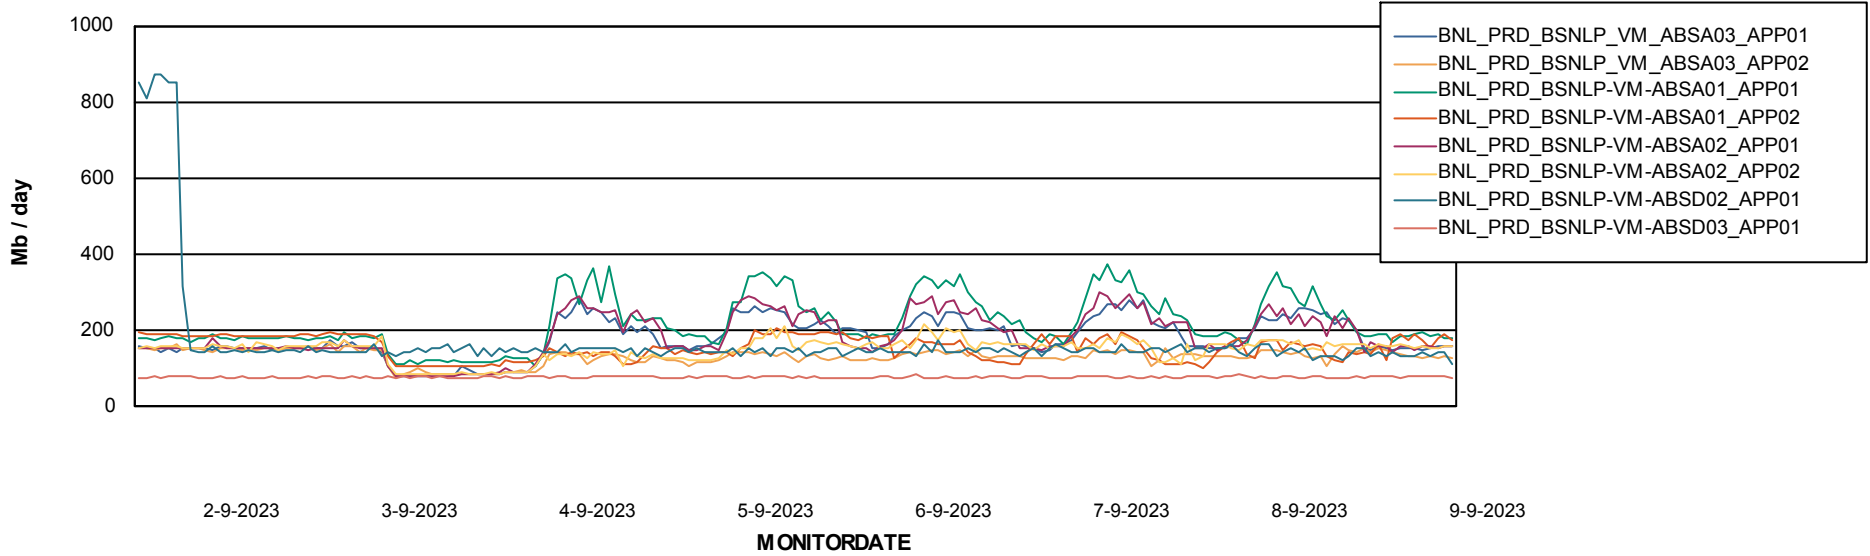

Database growth over last month

Weekly SLA Customer Report

Customer BNL_Production
 Database ID 83

Database Tablespace BNLDB_Production

Date	Tablespace Name	Filesize (Gb)	Usedsize (Gb)	Percentage free
9-9-2023	ABSDATA	105	65	38
	INDX	200	138	31
8-9-2023	ABSDATA	105	65	38
	INDX	200	138	31
7-9-2023	ABSDATA	105	65	38
	INDX	200	138	31
6-9-2023	ABSDATA	105	65	38
	INDX	200	137	31
5-9-2023	ABSDATA	105	65	38
	INDX	200	137	31
4-9-2023	ABSDATA	105	65	38
	INDX	200	137	31
3-9-2023	ABSDATA	105	65	38
	INDX	200	137	32

Standby Database Health BNL_Production

Recovery lag for last 7 days

Weekly SLA Customer Report

Customer BNL_Production
Database ID 83

ABSSolute Application Server Services

Avg memory used per ABS Server Service