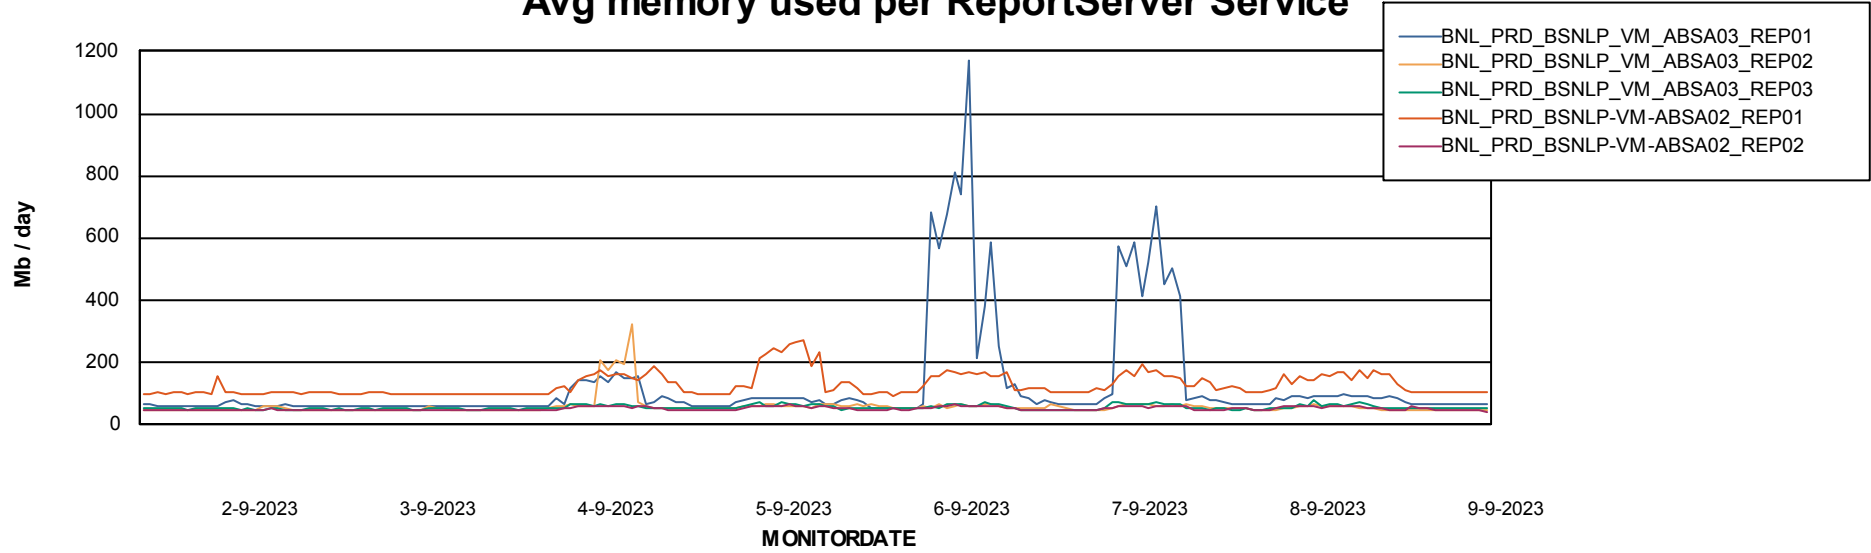

Avg users per day per ABS server

Weekly SLA Customer Report

Customer BNL_Production
Database ID 83

ABSSolute Application ReportServer Services

Avg memory used per ReportServer Service

Weekly SLA Customer Report