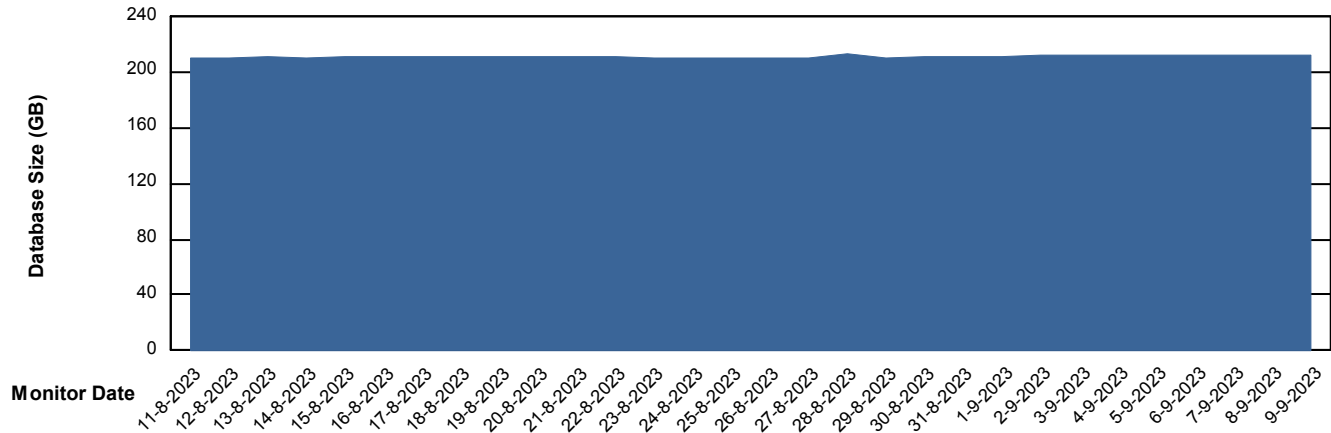

Weekly SLA Customer Report

Customer BNL_Production
Database ID 83

Database Performance BNL_EMCC

Weekly SLA Customer Report

Customer BNL_Production
Database ID 83

Database Performance BNLDB_Production

Weekly SLA Customer Report

Customer BNL_Production
Database ID 83

Database Performance BNLDB_Standby

Weekly SLA Customer Report

Customer BNL_Production
Database ID 83

DATABASE SIZE BNL_EMCC

Database growth over last month

DATABASE SIZE BNLDB_Production

Database growth over last month

Weekly SLA Customer Report

Customer BNL_Production
 Database ID 83

Database Tablespace BNLDB_Production

Date	Tablespace Name	Filesize (Gb)	Usedsize (Gb)	Percentage free
9-9-2023	ABSDATA	105	65	38
	INDX	200	138	31
8-9-2023	ABSDATA	105	65	38
	INDX	200	138	31
7-9-2023	ABSDATA	105	65	38
	INDX	200	138	31
6-9-2023	ABSDATA	105	65	38
	INDX	200	137	31
5-9-2023	ABSDATA	105	65	38
	INDX	200	137	31
4-9-2023	ABSDATA	105	65	38
	INDX	200	137	31
3-9-2023	ABSDATA	105	65	38
	INDX	200	137	32