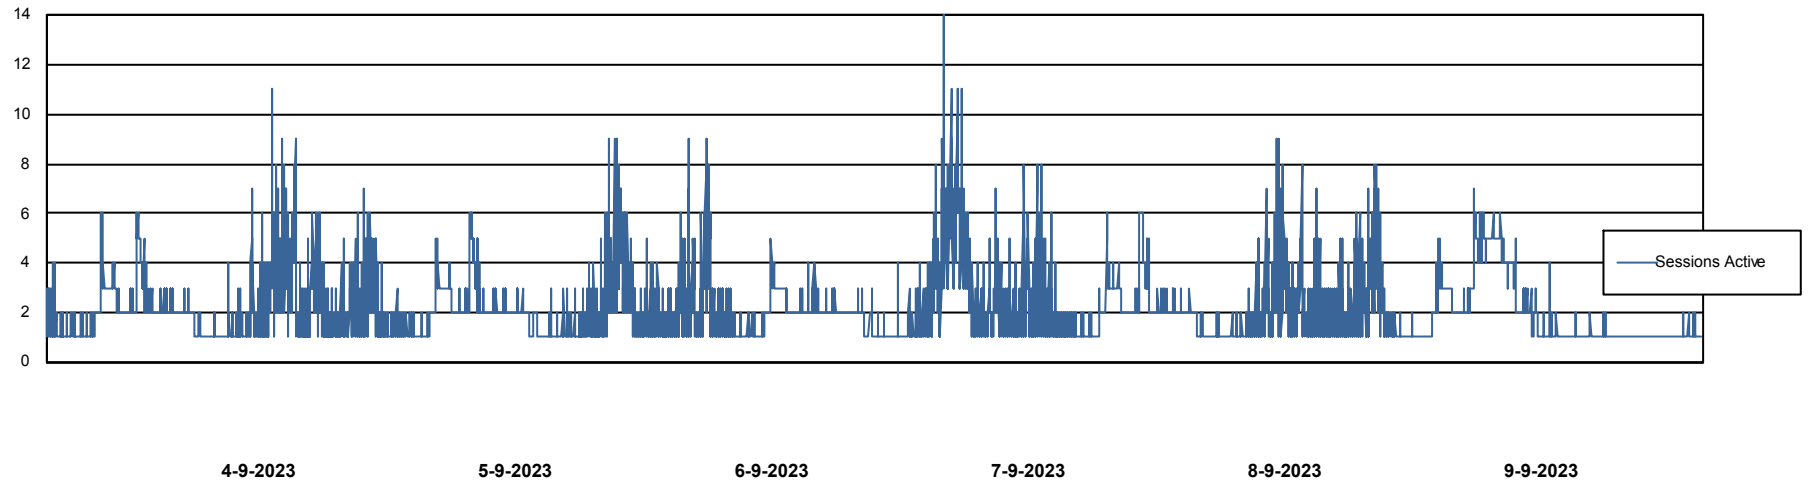

Weekly SLA Customer Report

Customer AUJ Production
Database ID 41

Database Performance AUJ Prod. BI DB (PABSBI1 server)

Weekly SLA Customer Report

Customer AUJ Production
Database ID 41

Database Performance AUJ_DB1_Primary