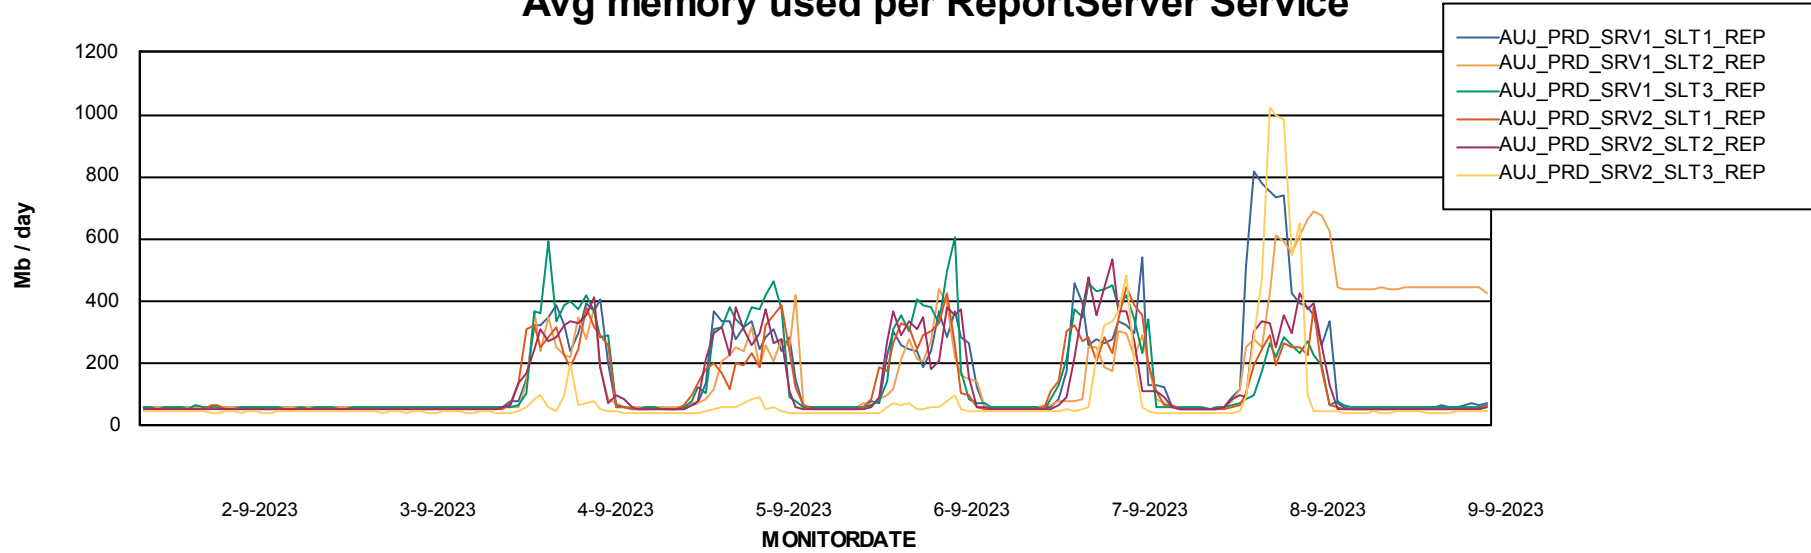

ABSSolute Application ReportServer Services

Avg memory used per ReportServer Service