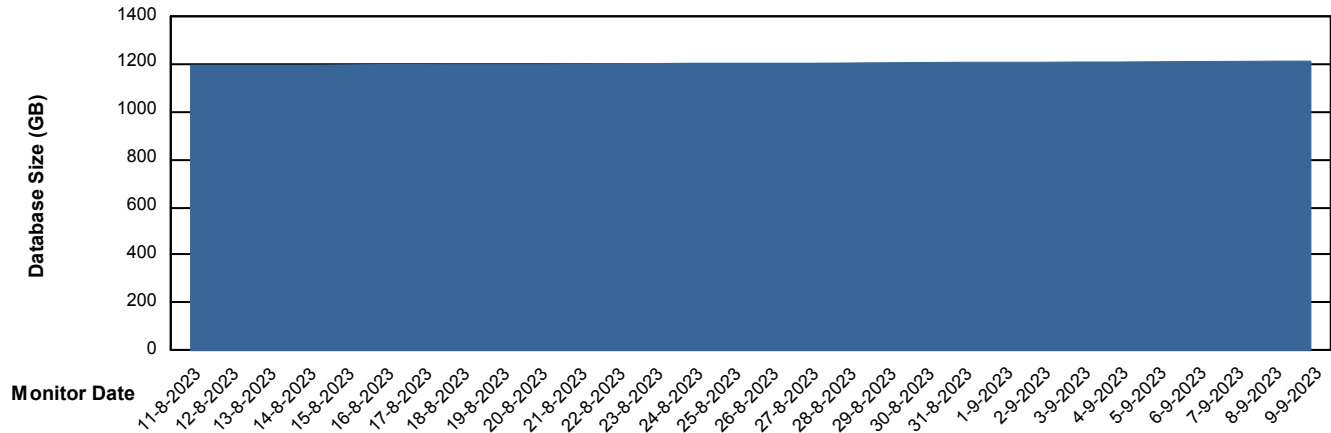

Weekly SLA Customer Report

Customer AUJ Production
Database ID 41

DATABASE SIZE AUJ Prod. BI DB (PABSBI1 server)

Database growth over last month

DATABASE SIZE AUJ_DB1_Primary

Database growth over last month