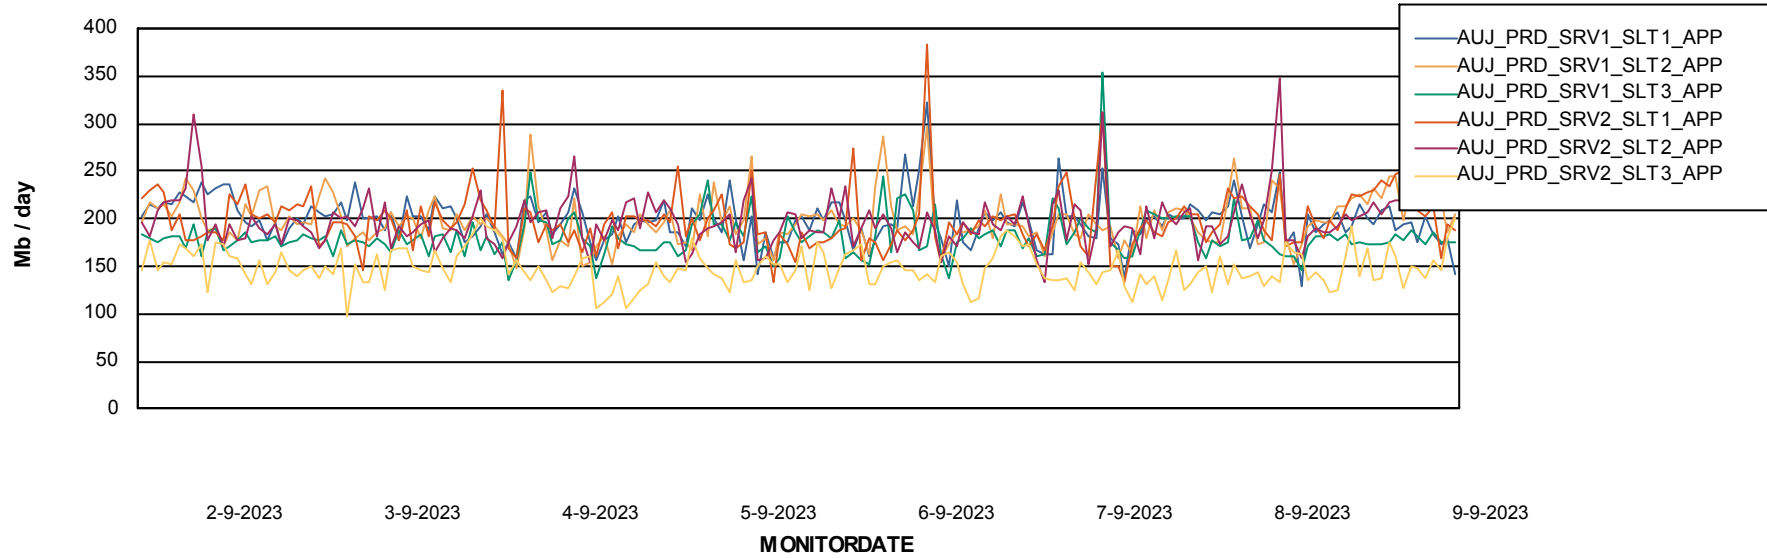

ABSSolute Application Server Services

Avg memory used per ABS Server Service