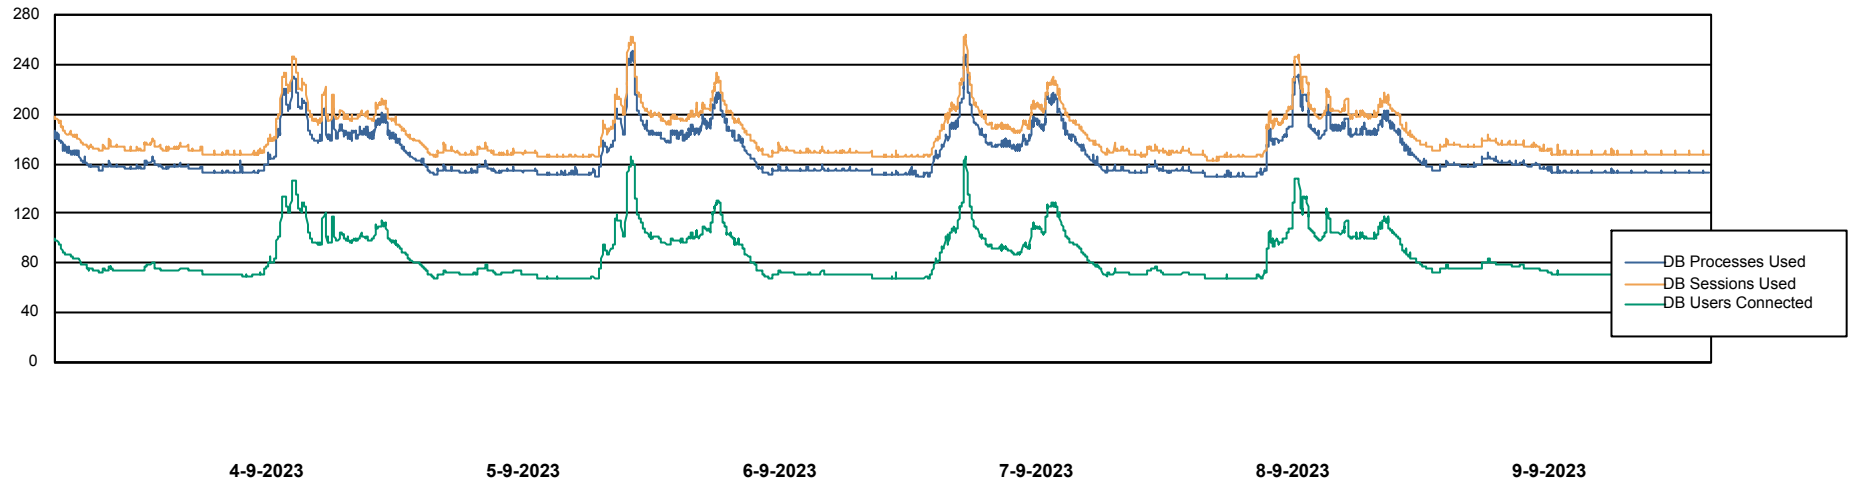

Weekly SLA Customer Report

Customer AUJ Production
Database ID 41

Database Performance AUJ Prod. BI DB (PABSBI1 server)

Weekly SLA Customer Report

Customer AUJ Production
Database ID 41

Database Performance AUJ_DB1_Primary