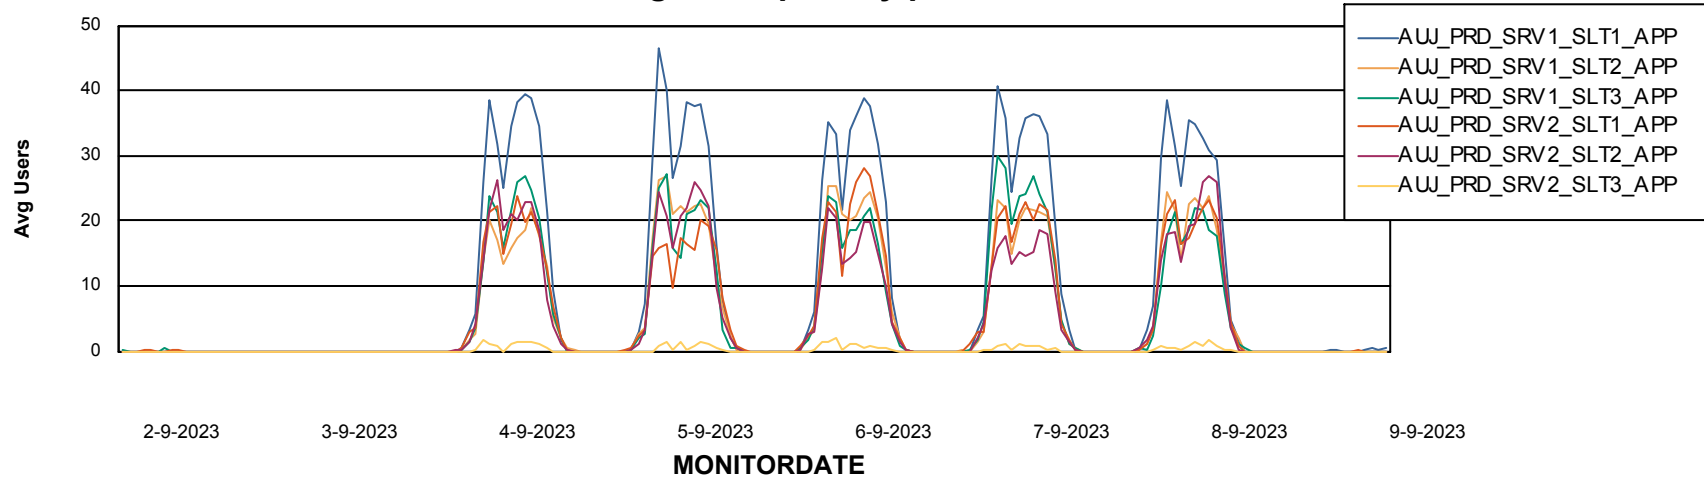

Weekly SLA Customer Report

Customer AUJ Production
Database ID 41

ABSSolute Application Server Services

Avg memory used per ABS Server Service

Avg users per day per ABS server

Weekly SLA Customer Report

Customer AUJ Production
Database ID 41