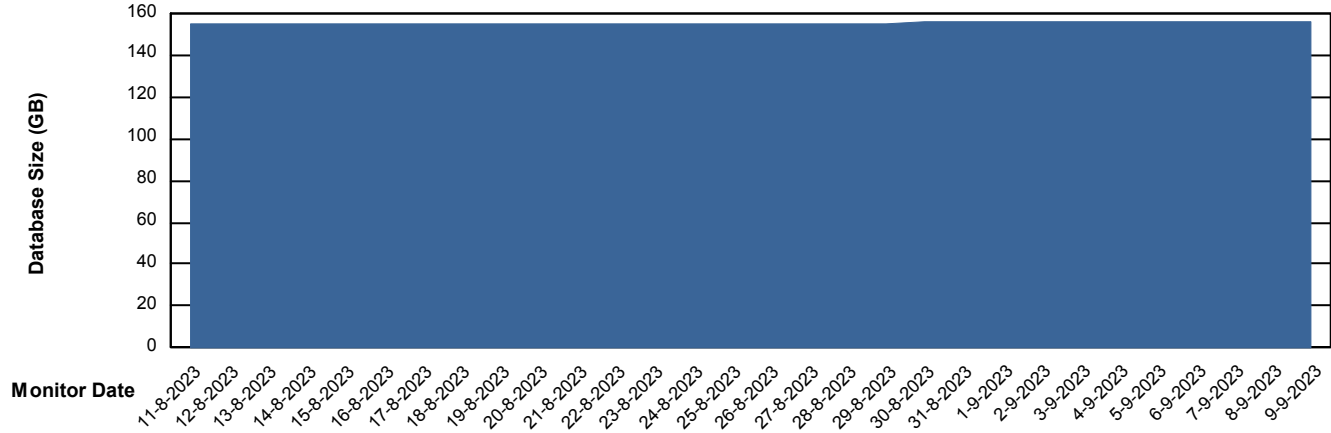

DATABASE SIZE AUJ Prod. BI DB (PABSBI1 server)

Database growth over last month