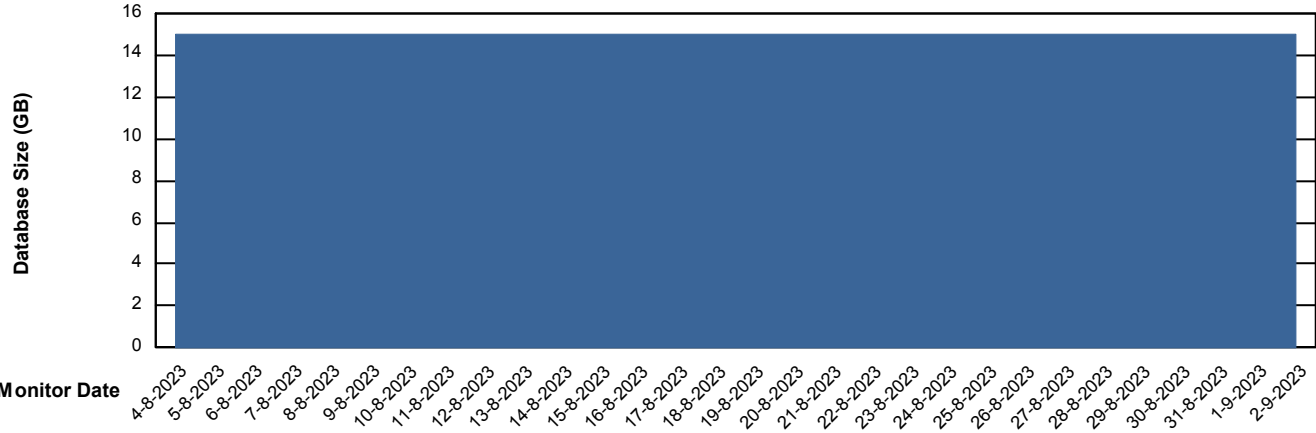

DB Processes Max 1,000
DB Processes Max 4
DB Processes Max 0

Weekly SLA Customer Report

Customer XMX Production (24/7)
 Database ID 146

DATABASE SIZE XMX_PROD_ABSDB01_PRDB

Database growth over last month

Database Tablespace XMX_PROD_ABSDB01_PRDB