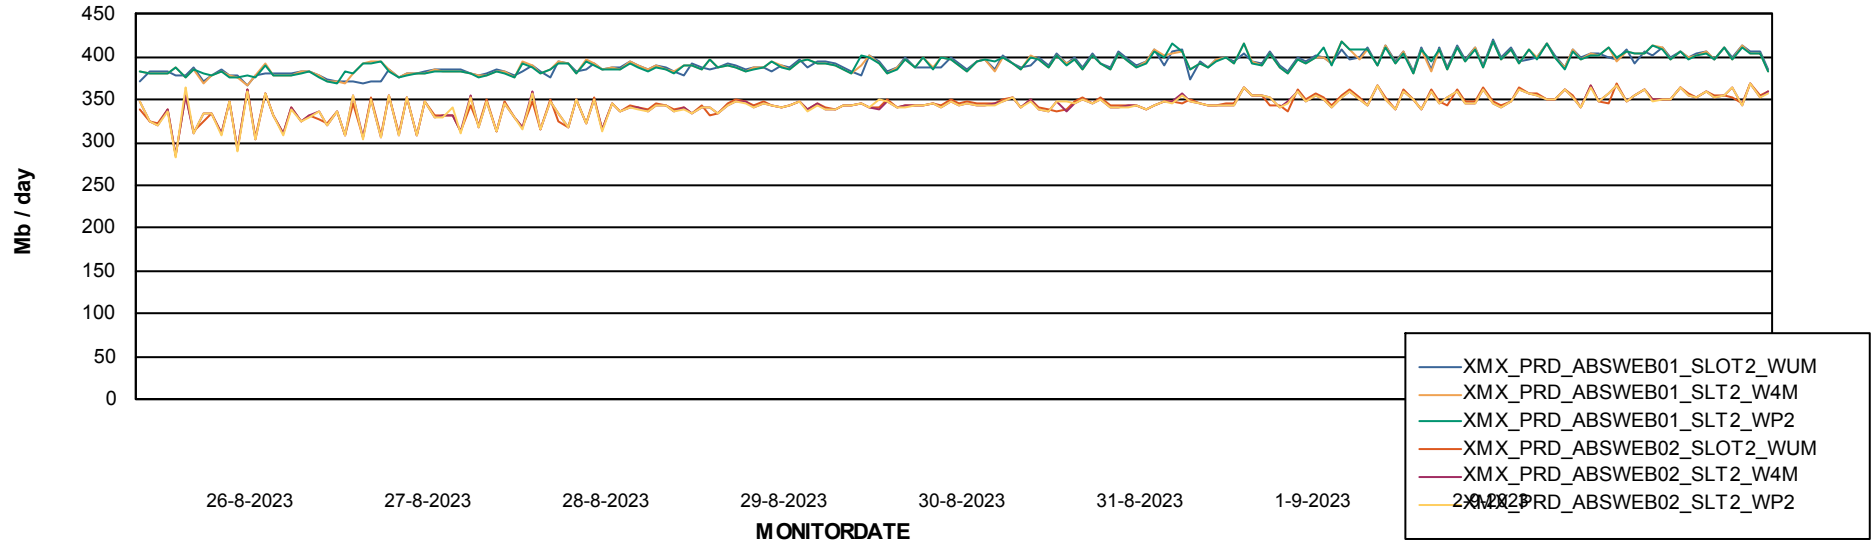

Avg memory used per ReportServer Service

Weekly SLA Customer Report

Customer XMX Production (24/7)
Database ID 146

ABSSolute Web Component Services

Avg memory used per ABS Web component

Weekly SLA Customer Report