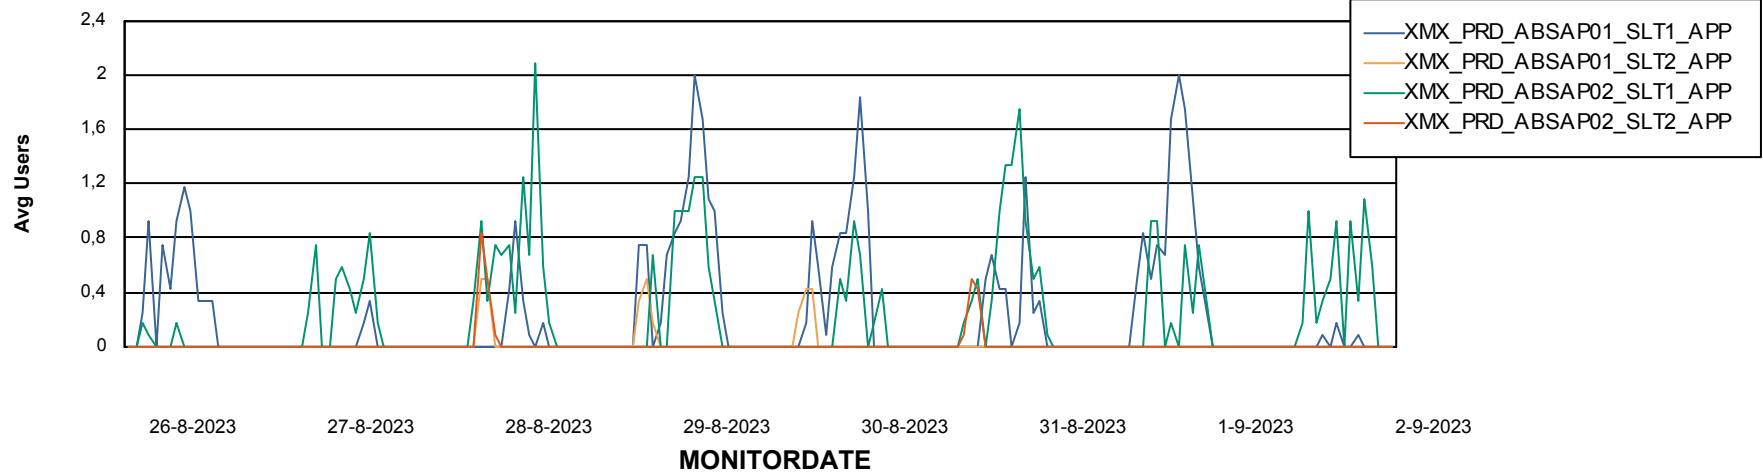

Weekly SLA Customer Report

Customer XMX Production (24/7)
Database ID 146

Standby Database Health XMX Production (24/7)

Recovery lag for last 7 days

Weekly SLA Customer Report

Customer XMX Production (24/7)
Database ID 146

ABSSolute Application Server Services

Avg memory used per ABS Server Service

Avg users per day per ABS server

Weekly SLA Customer Report

Customer XMX Production (24/7)
Database ID 146

ABSSolute Application ReportServer Services