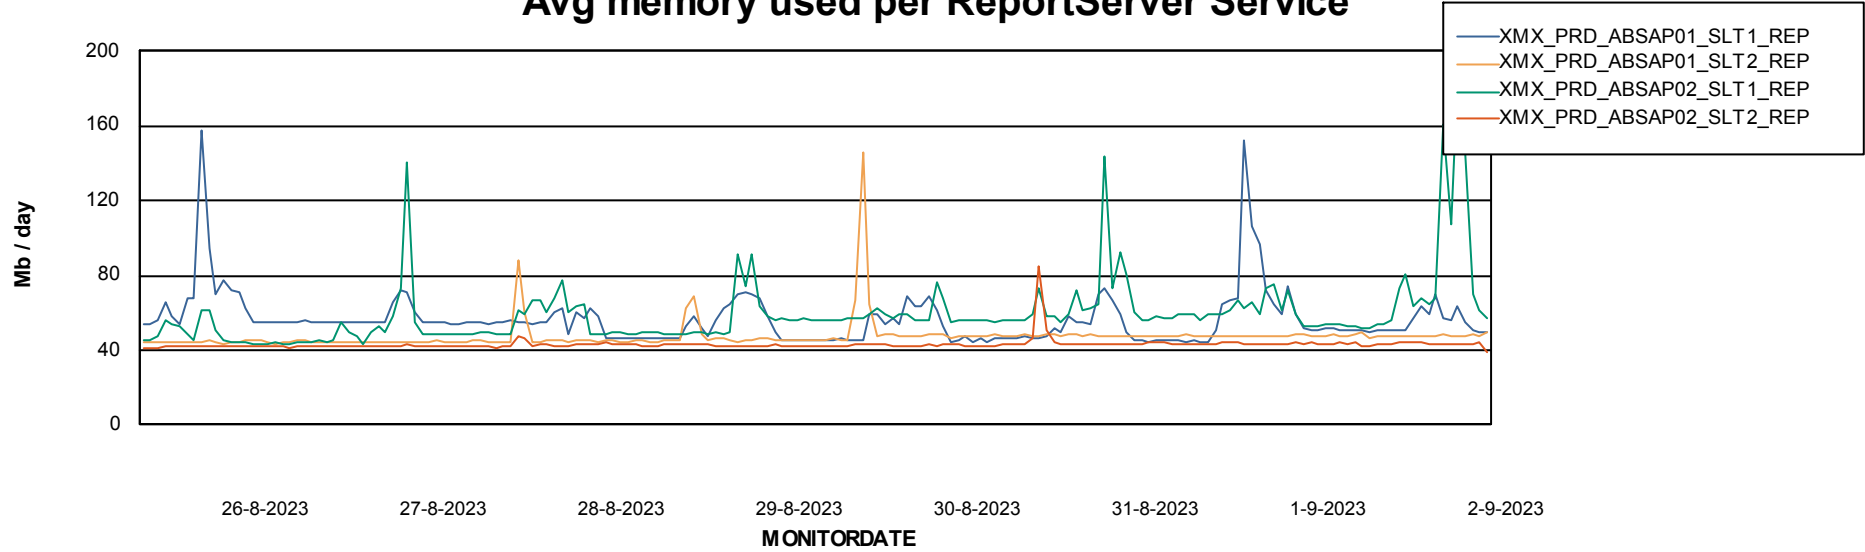

Weekly SLA Customer Report

Customer XMX Production (24/7)
Database ID 146

Standby Database Health XMX Production (24/7)

Recovery lag for last 7 days

Weekly SLA Customer Report

Customer XMX Production (24/7)
Database ID 146

ABSSolute Application Server Services

Avg memory used per ABS Server Service

Avg users per day per ABS server

Weekly SLA Customer Report

Customer XMX Production (24/7)
Database ID 146

ABSSolute Application ReportServer Services

Avg memory used per ReportServer Service

Weekly SLA Customer Report

Customer XMX Production (24/7)
Database ID 146

ABSSolute Web Component Services

Avg memory used per ABS Web component

Weekly SLA Customer Report