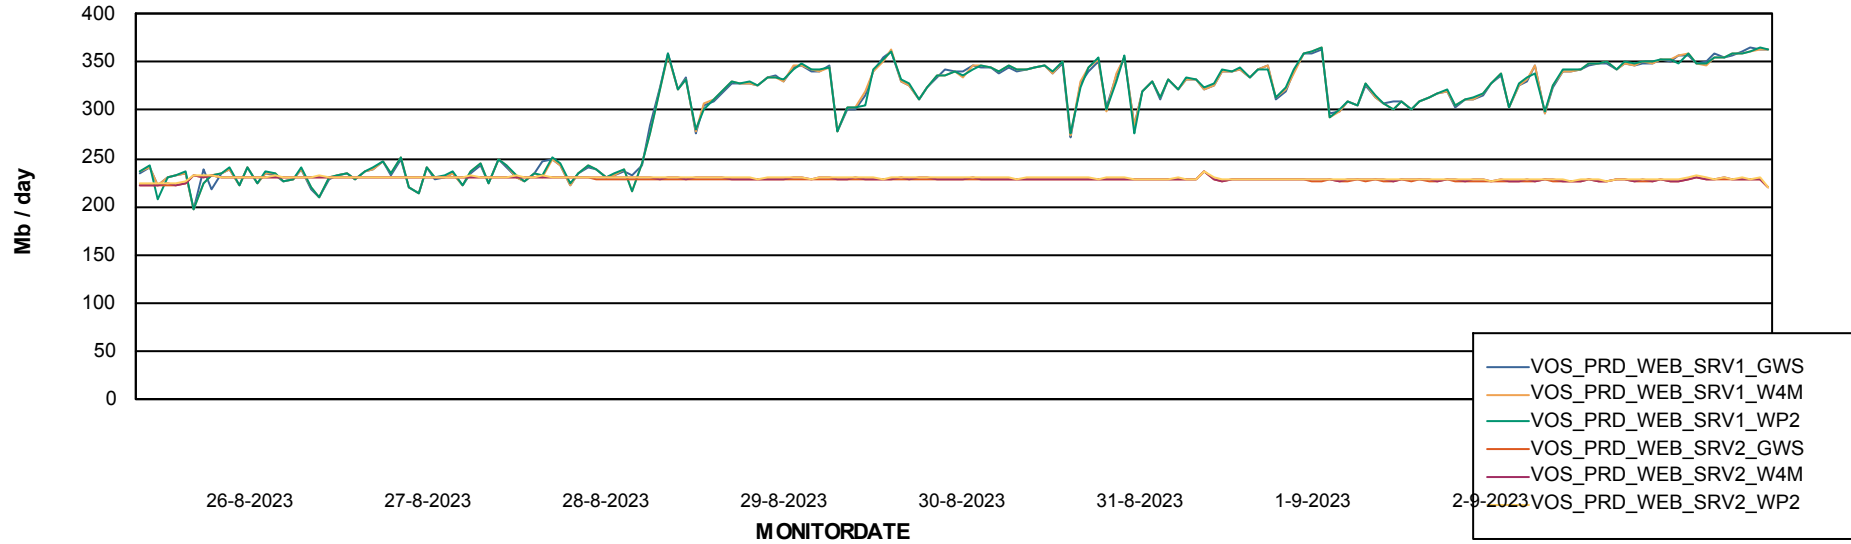

ABSSolute Application ReportServer Services

Avg memory used per ReportServer Service

Weekly SLA Customer Report

Customer VOS_Production
Database ID 143

ABSSolute Web Component Services

Avg memory used per ABS Web component