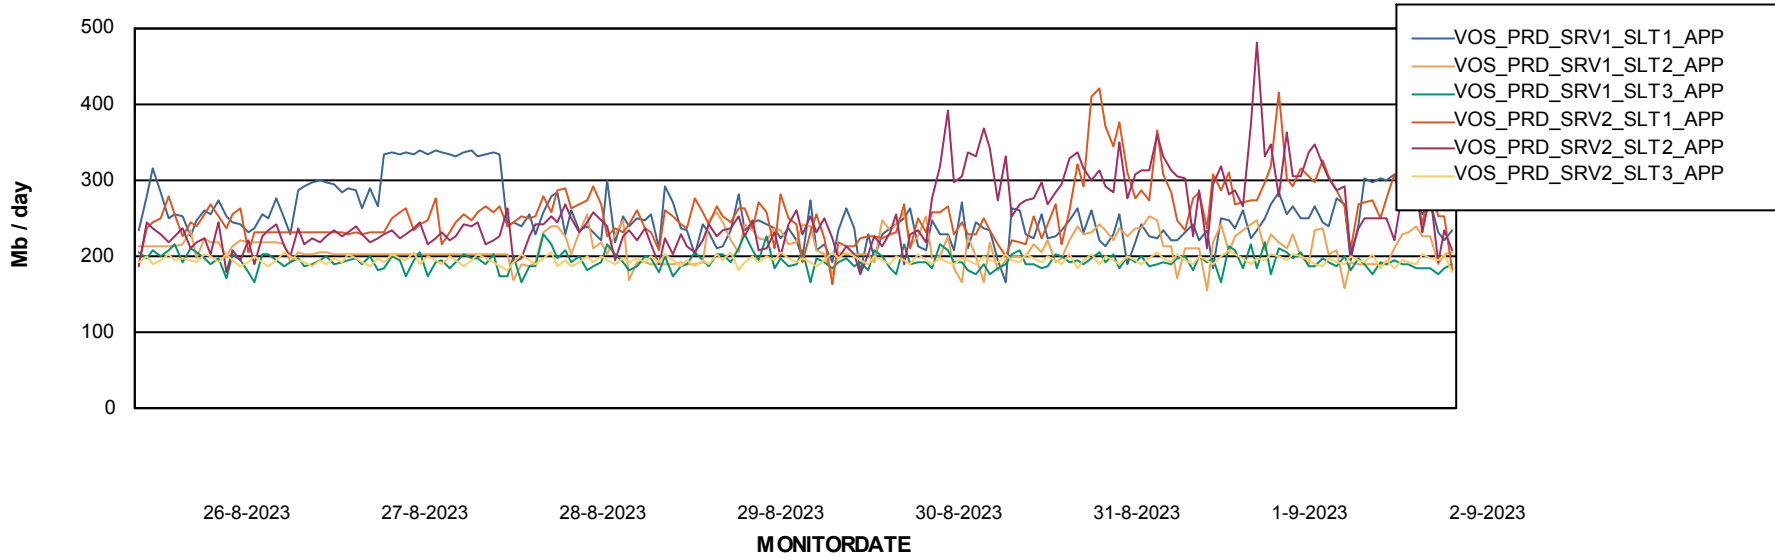

ABSSolute Application Server Services

Avg memory used per ABS Server Service