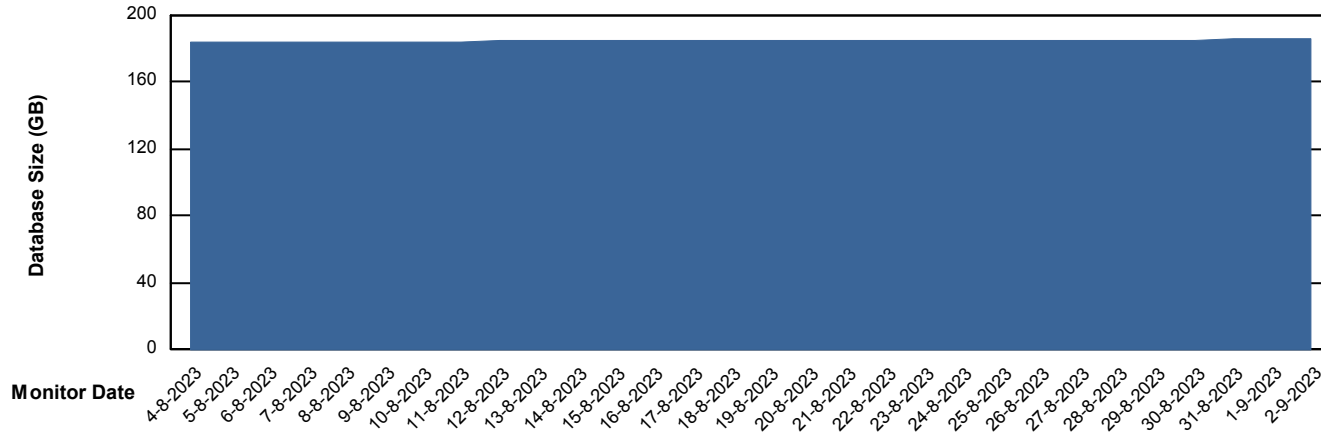

Customer VOS_Production
Database ID 143

Database Performance VOSDB_Standby

DB Processes Max 1,000

Weekly SLA Customer Report

Customer VOS_Production
Database ID 143

DATABASE SIZE VOSDB_BI

Database growth over last month