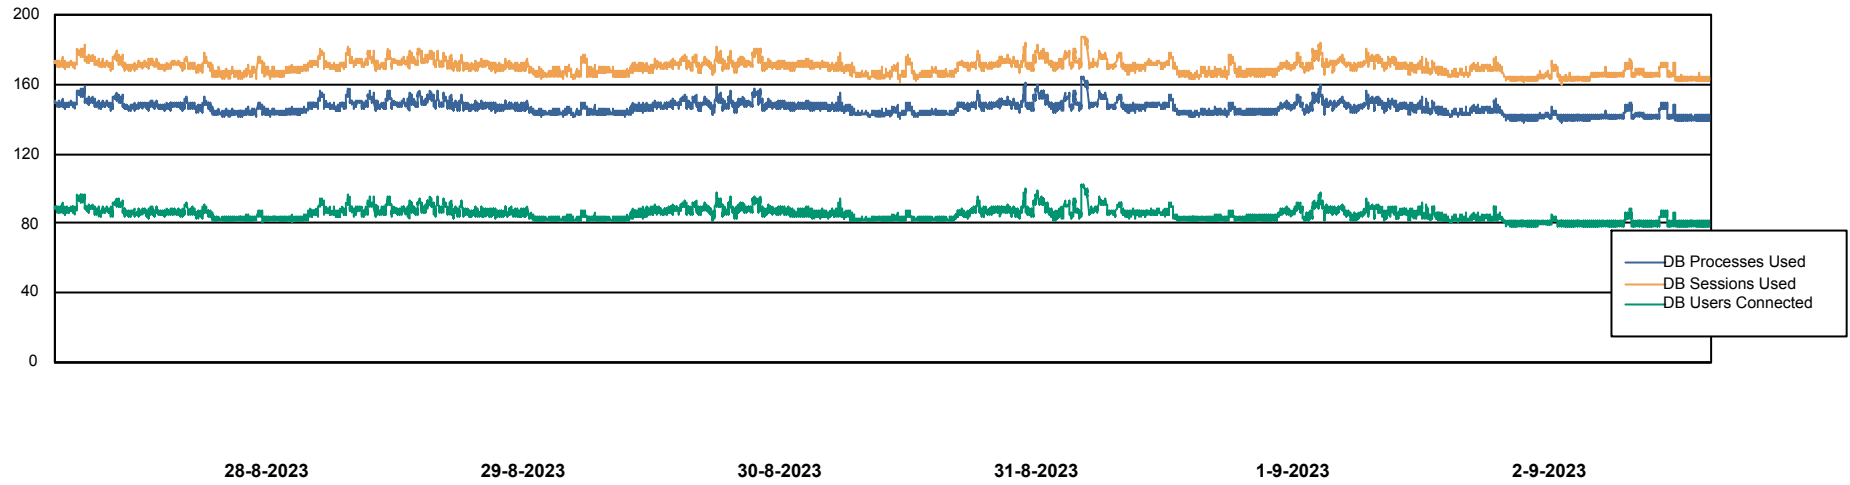

Weekly SLA Customer Report

Customer VOS_Production
Database ID 143

Database Performance VOSDB_BI

Weekly SLA Customer Report

Customer VOS_Production
Database ID 143

Database Performance VOSDB_Production

Weekly SLA Customer Report