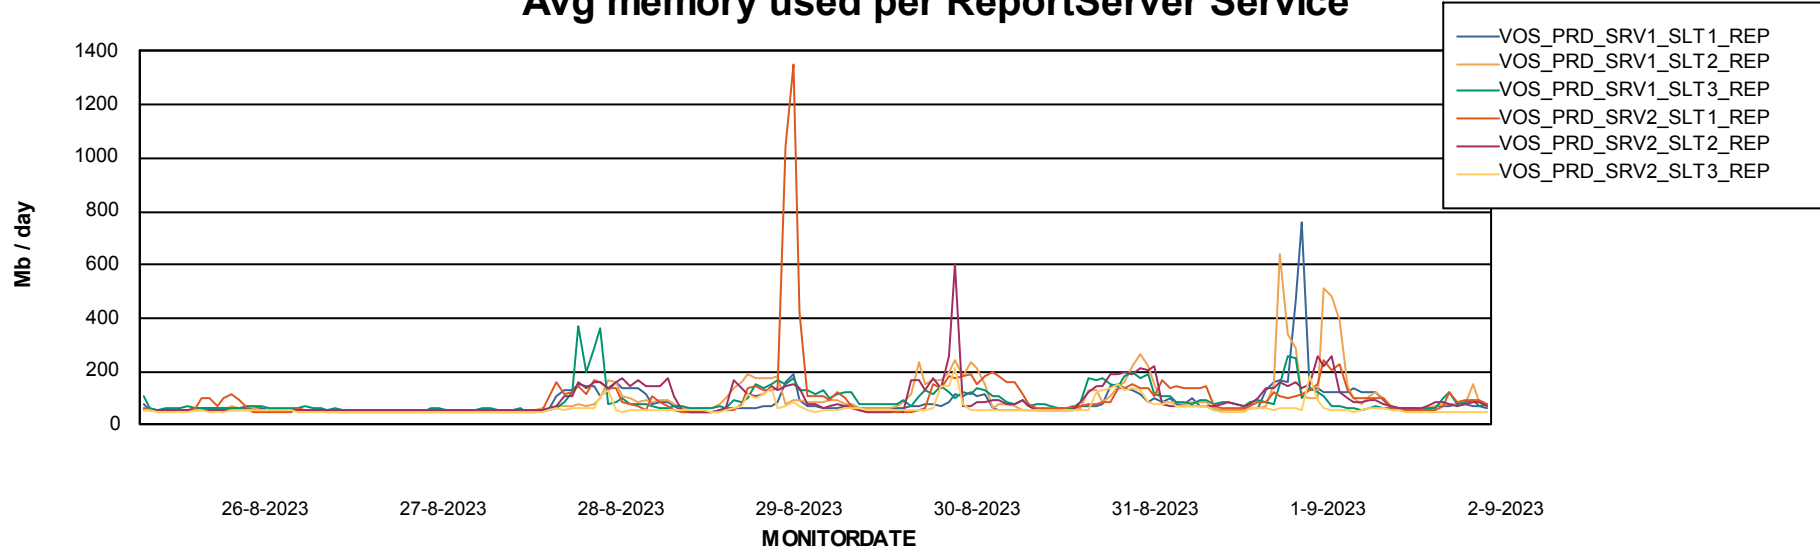

ABSSolute Application ReportServer Services

Avg memory used per ReportServer Service