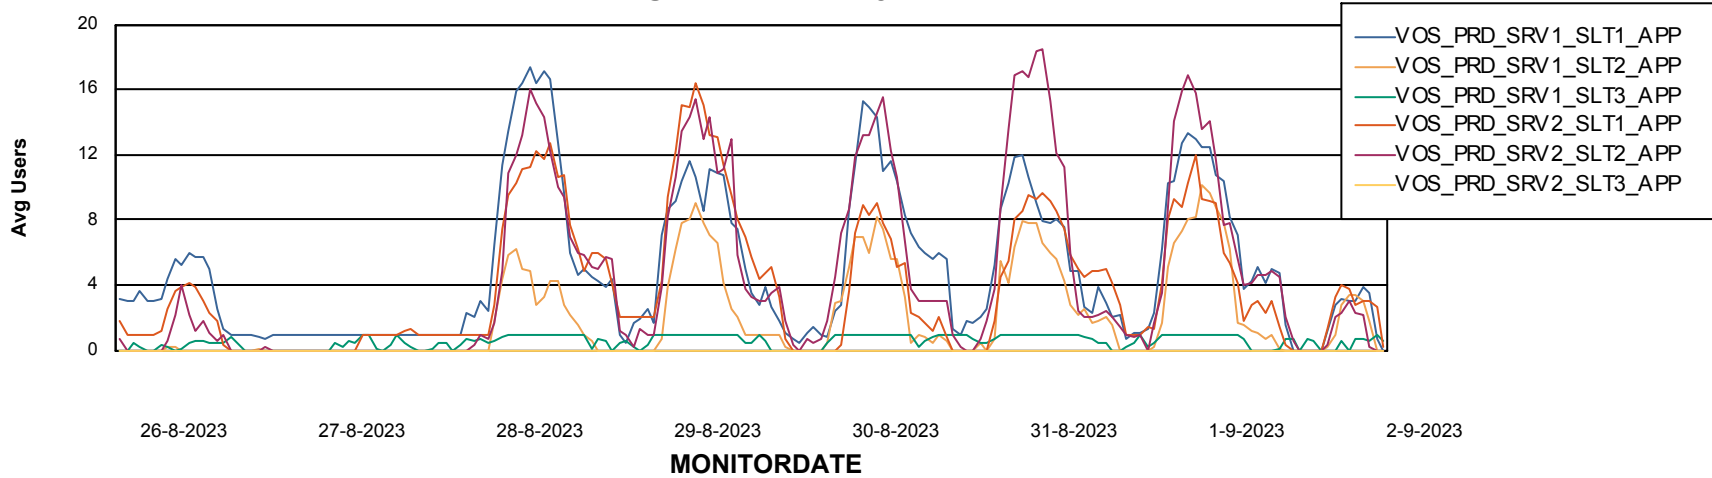

Weekly SLA Customer Report

Customer VOS_Production
Database ID 143

ABSSolute Application Server Services

Avg memory used per ABS Server Service

Avg users per day per ABS server

Weekly SLA Customer Report

Customer VOS_Production
Database ID 143