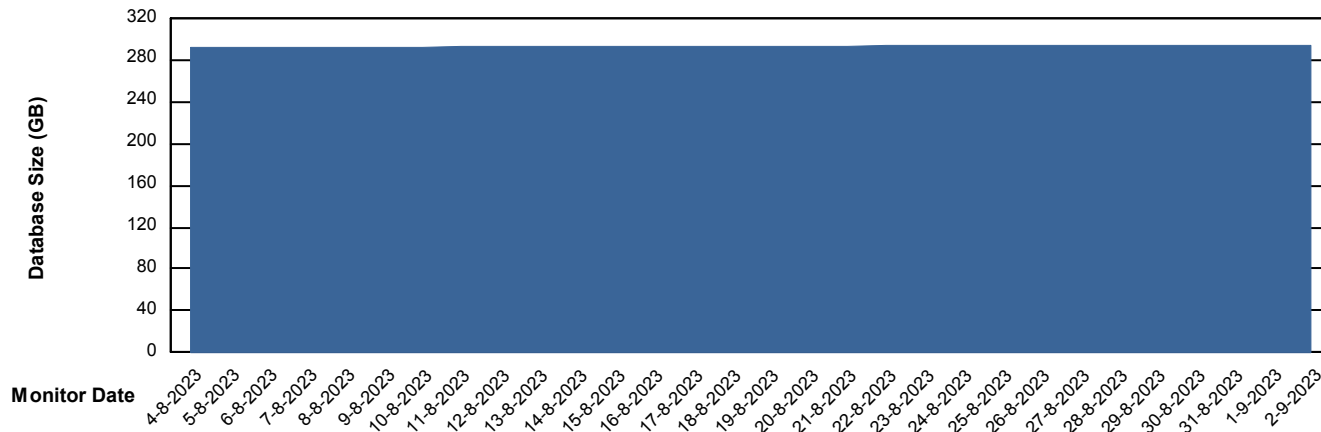

DATABASE SIZE VOSDB_Production

Database growth over last month