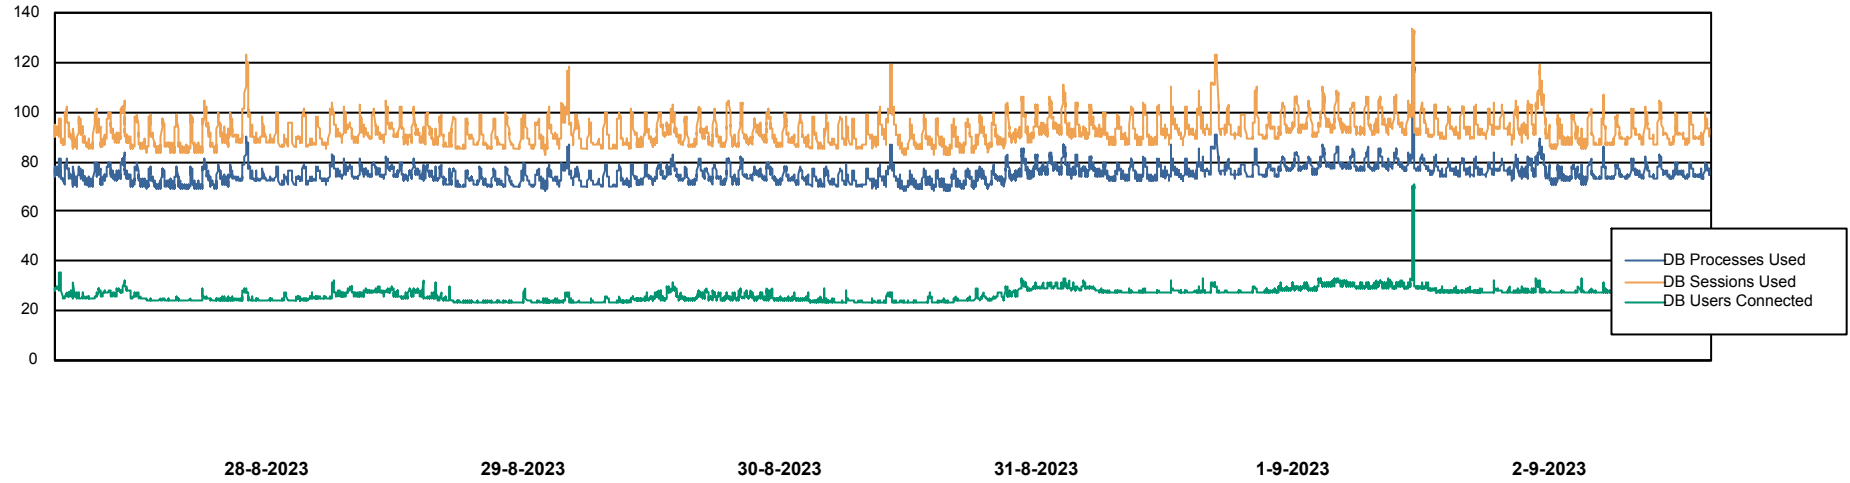

Weekly SLA Customer Report

Customer VEN_Production
 Database ID 35

Harddisk Usage VEN_PRD_VENABS08_BI

	Free disk space on C: (%)	Total disk space on C: (Gb)	Used disk space on C: (Gb)	Free disk space on D: (%)	Total disk space on D: (Gb)	Used disk space on D: (Gb)
2-9-2023	37	102	64	36	601	387
1-9-2023	37	102	64	36	601	386
31-8-2023	37	102	64	36	601	386
30-8-2023	37	102	64	36	601	386
29-8-2023	37	102	64	36	601	386
28-8-2023	37	102	64	36	601	385
27-8-2023	37	102	65	36	601	385

Weekly SLA Customer Report

Customer VEN_Production
Database ID 35

Database Performance VENDB_Production

Weekly SLA Customer Report

Customer VEN_Production
Database ID 35

Database Performance VENDB_Standby

DB Processes Max 300