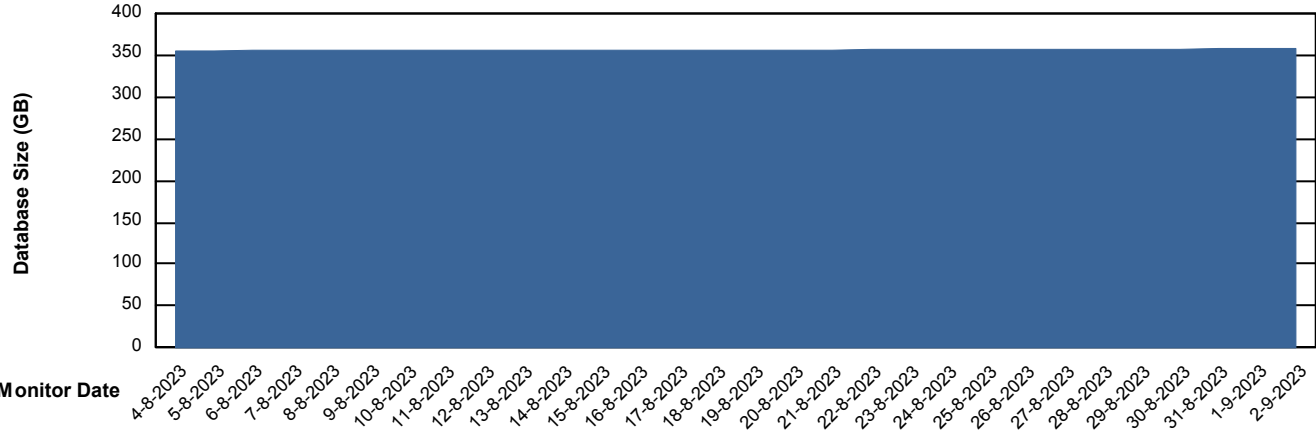

Weekly SLA Customer Report

Customer VEN_Production
Database ID 35

Database Performance VENDB_Production

Weekly SLA Customer Report

Customer VEN_Production
Database ID 35

Database Performance VENDB_Standby

DB Processes Max 300

Weekly SLA Customer Report

Customer VEN_Production
 Database ID 35

DATABASE SIZE VENDB_Production

Database growth over last month

Database Tablespace VENDB_Production

Date	Tablespace Name	Filesize (Gb)	Usedsize (Gb)	Percentage free
2-9-2023	ABSDATA	222	183	18
	INDX	197	165	16
1-9-2023	ABSDATA	222	183	18
	INDX	197	165	16
31-8-2023	ABSDATA	222	183	18
	INDX	197	165	16
30-8-2023	ABSDATA	222	182	18
	INDX	197	165	16
29-8-2023	ABSDATA	222	182	18
	INDX	197	165	16
28-8-2023	ABSDATA	222	182	18
	INDX	197	165	16
27-8-2023	ABSDATA	222	182	18
	INDX	197	165	16