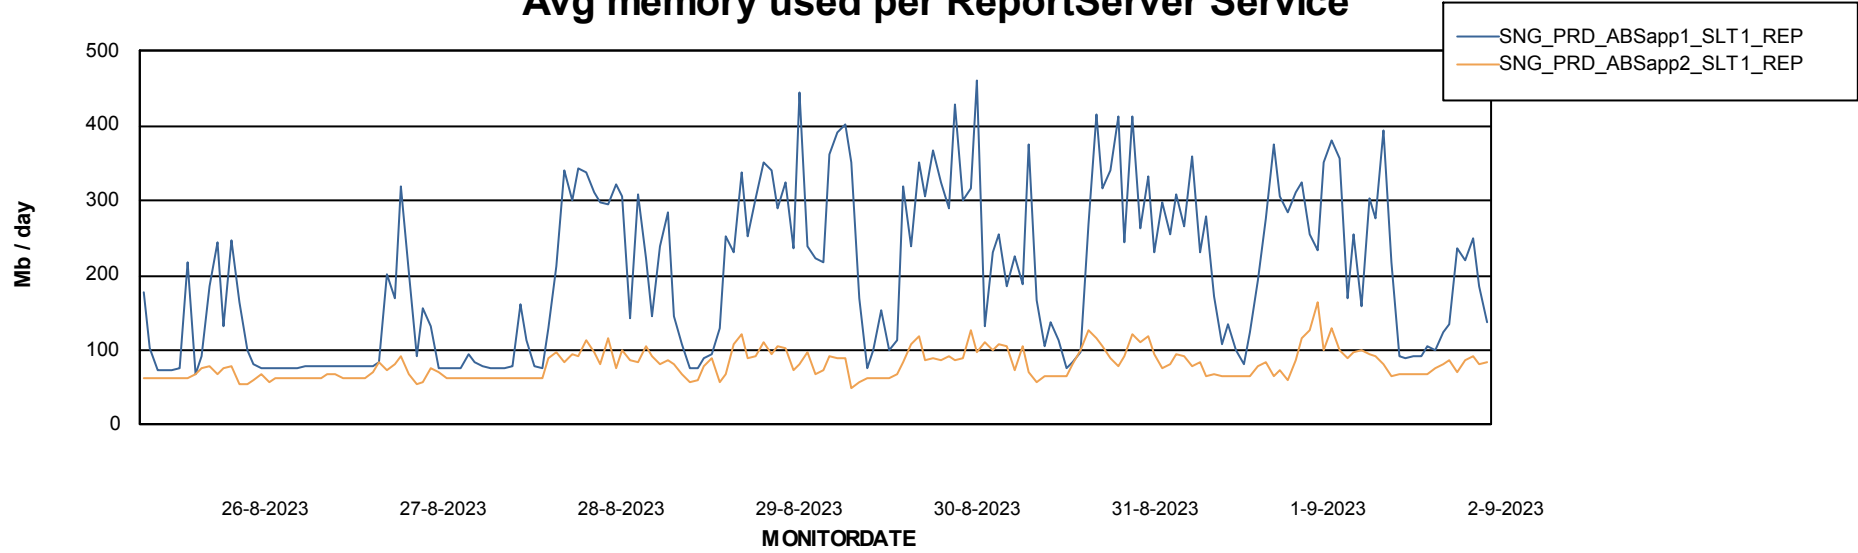

ABSSolute Application ReportServer Services

Avg memory used per ReportServer Service