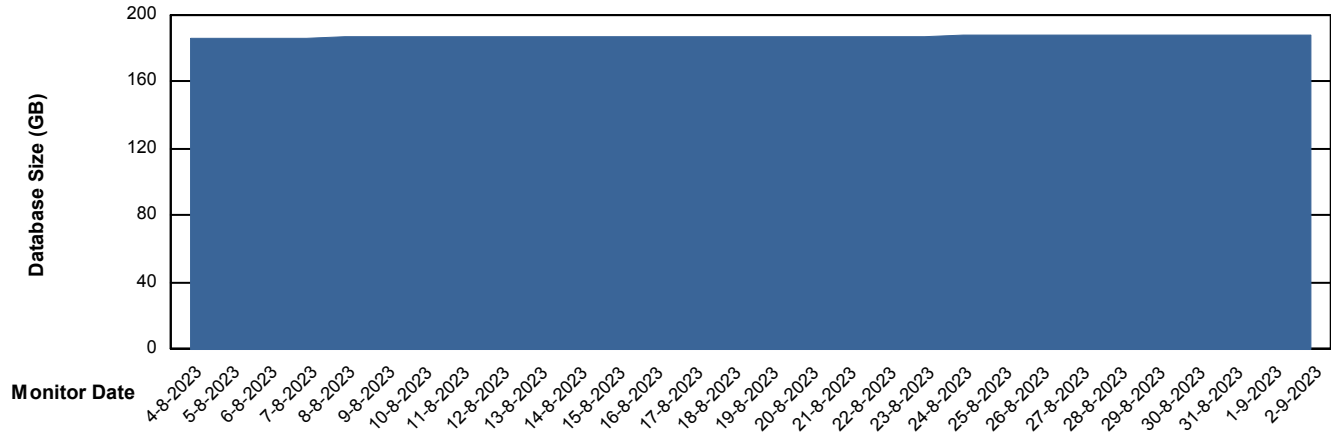

Database growth over last month

Database Tablespace SNG_PRD_ORACLE1

Date	Tablespace Name	Filesize (Gb)	Usedsize (Gb)	Percentage free
2-9-2023	ABSDATA	54	40	26
	INDX	135	109	19
1-9-2023	ABSDATA	54	40	26
	INDX	135	109	19
31-8-2023	ABSDATA	54	40	26
	INDX	135	109	20
30-8-2023	ABSDATA	54	40	26
	INDX	135	109	20
29-8-2023	ABSDATA	54	40	26
	INDX	135	109	20
28-8-2023	ABSDATA	54	40	26
	INDX	135	109	20
27-8-2023	ABSDATA	54	40	26
	INDX	135	108	20