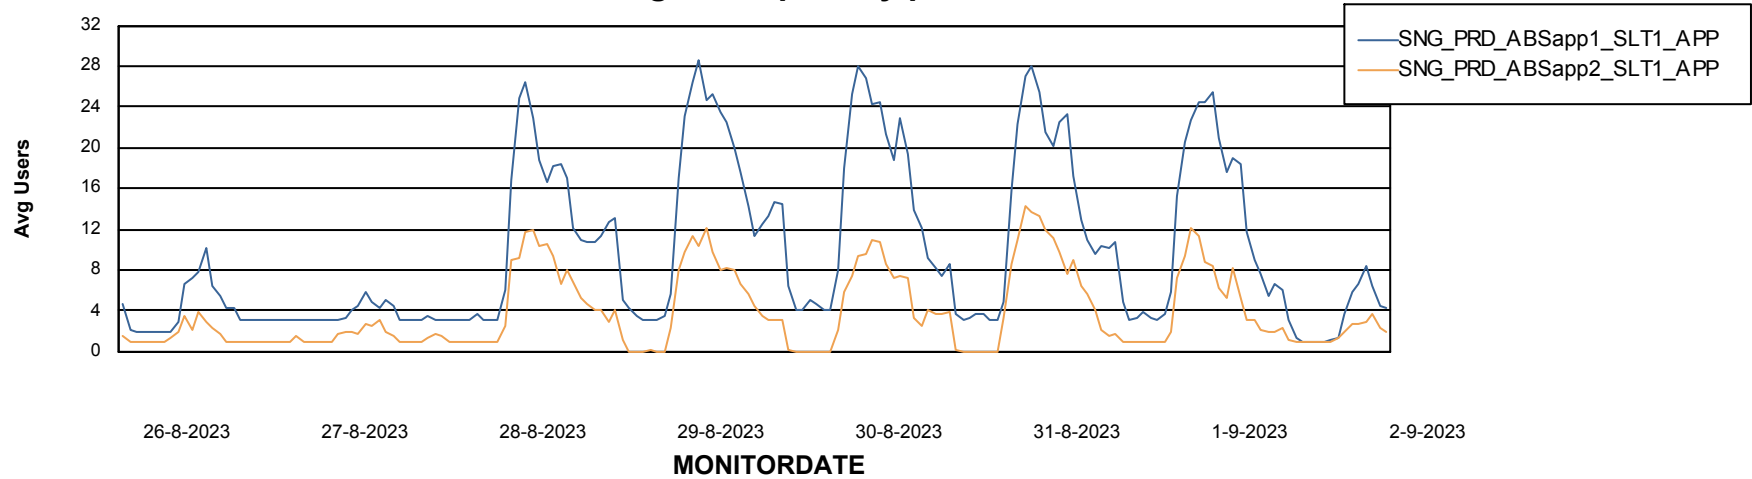

Avg users per day per ABS server