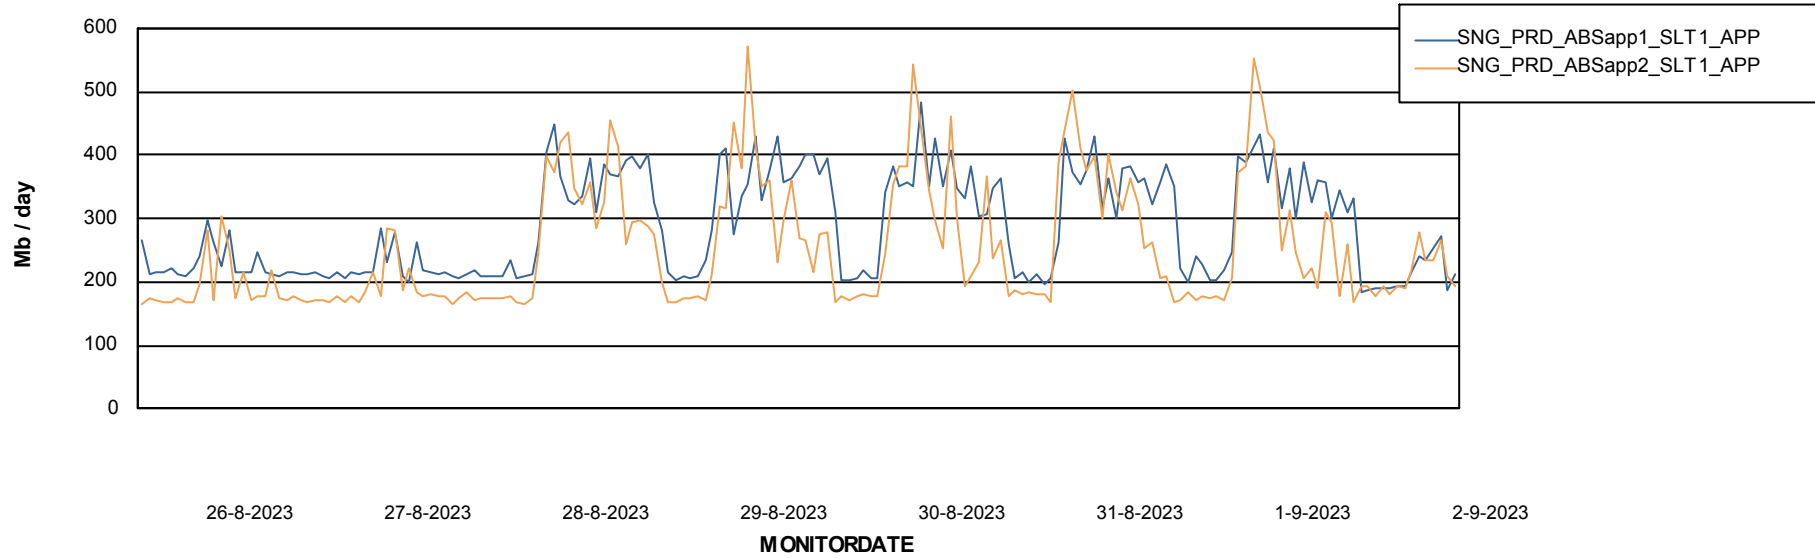

ABSolute Application Server Services

Avg memory used per ABS Server Service