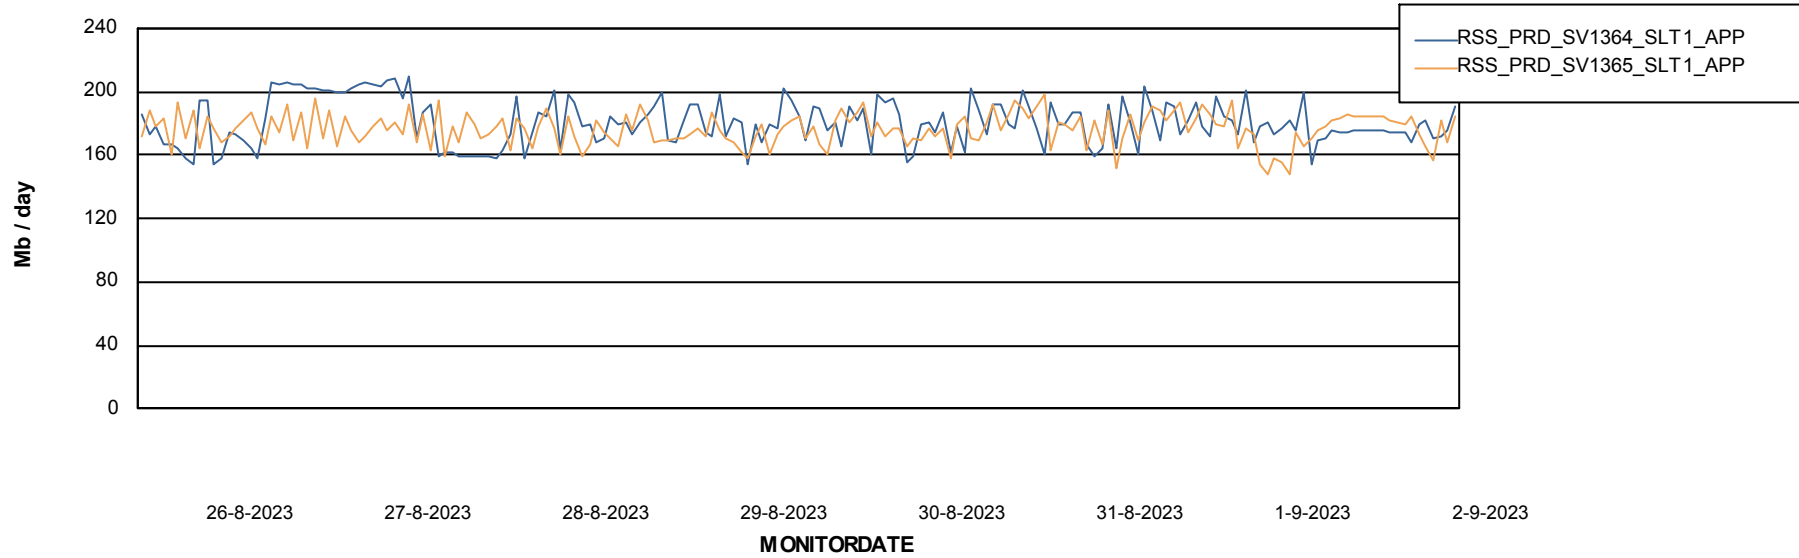

ABSSolute Application Server Services

Avg memory used per ABS Server Service