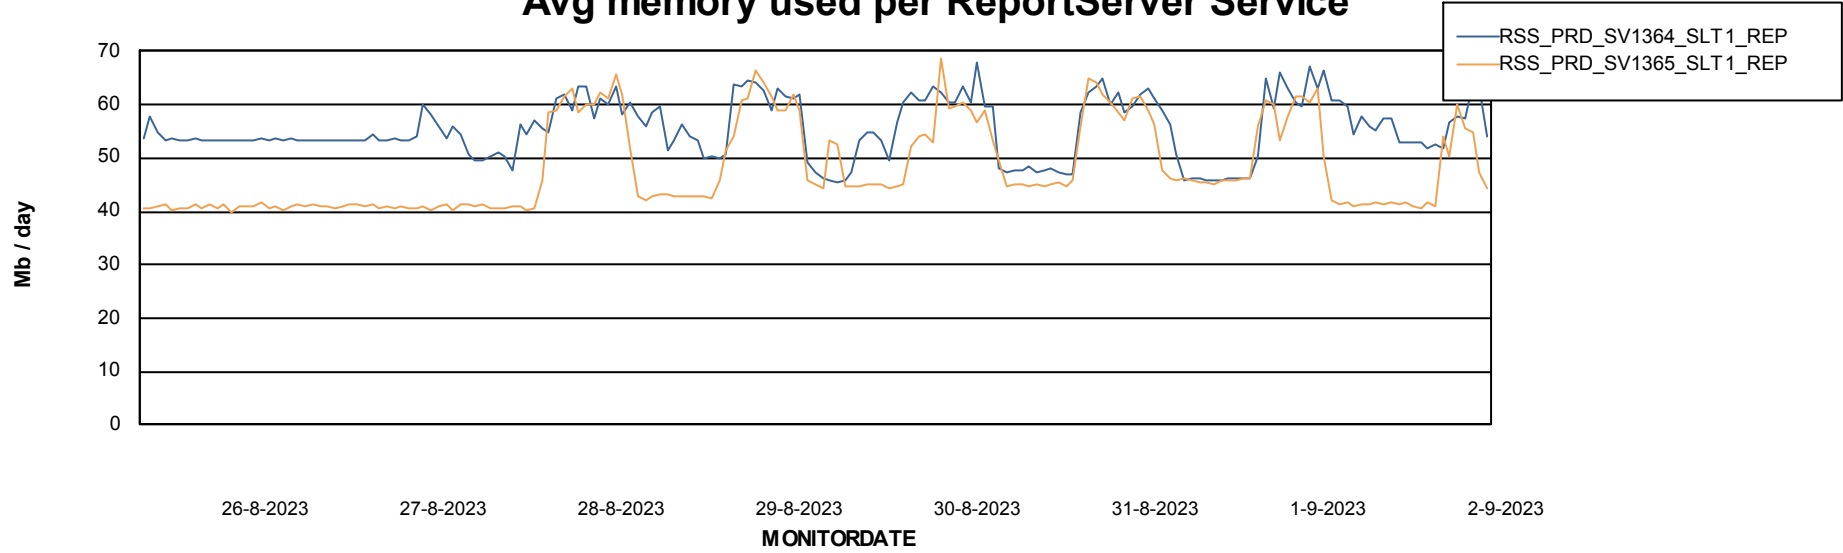

Avg memory used per ABS Server Service

Avg users per day per ABS server

Weekly SLA Customer Report

Customer RSS Production
Database ID 52

ABSSolute Application ReportServer Services

Avg memory used per ReportServer Service

Weekly SLA Customer Report

Customer RSS Production
Database ID 52

ABSSolute Web Component Services

Avg memory used per ABS Web component

Weekly SLA Customer Report

Customer RSS Production
Database ID 52

Disaster per ABS component