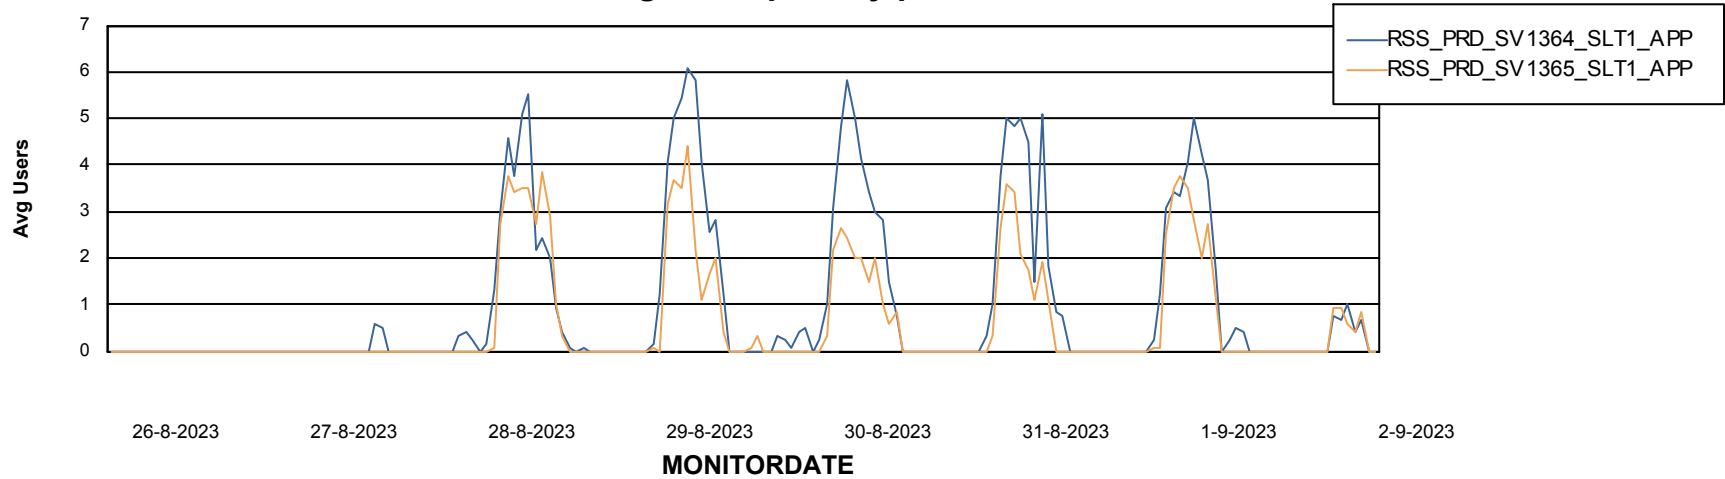

Avg users per day per ABS server