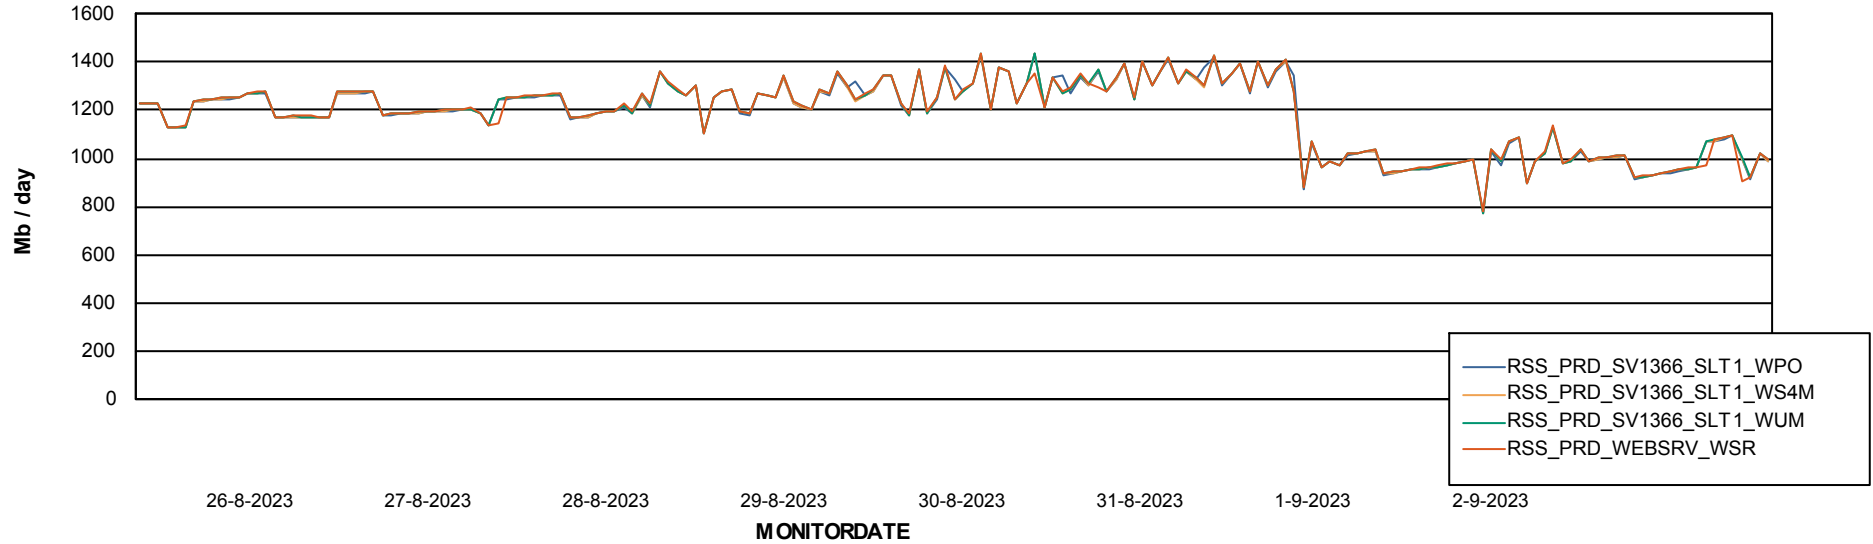

Avg memory used per ABS Server Service

Avg users per day per ABS server

Weekly SLA Customer Report

Customer RSS Production
Database ID 52

ABSSolute Application ReportServer Services

Avg memory used per ReportServer Service

Weekly SLA Customer Report

Customer RSS Production
Database ID 52

ABSSolute Web Component Services

Avg memory used per ABS Web component

Weekly SLA Customer Report

Customer RSS Production
Database ID 52

Disaster per ABS component