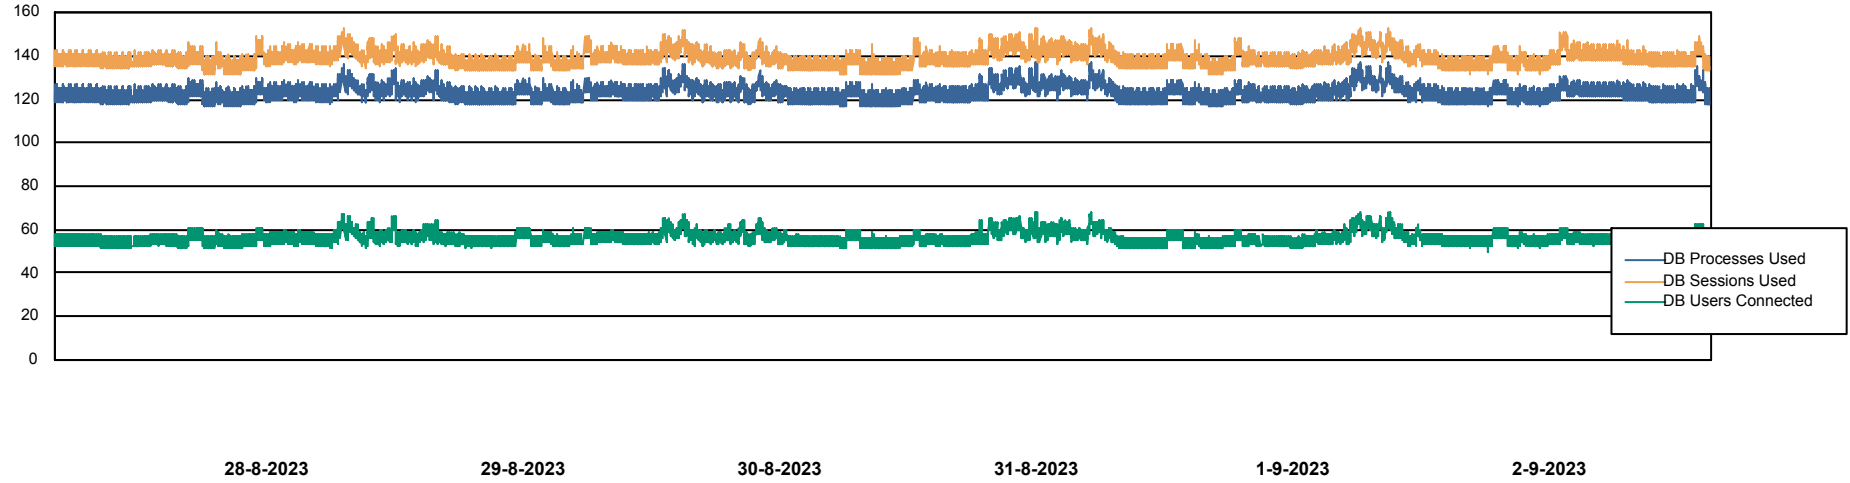

Weekly SLA Customer Report

Customer PHS_Production
Database ID 47

Database Performance PHSDB_Production

Weekly SLA Customer Report

Customer PHS_Production
Database ID 47

Database Performance PHSDB_Standby

DB Processes Max 1,000