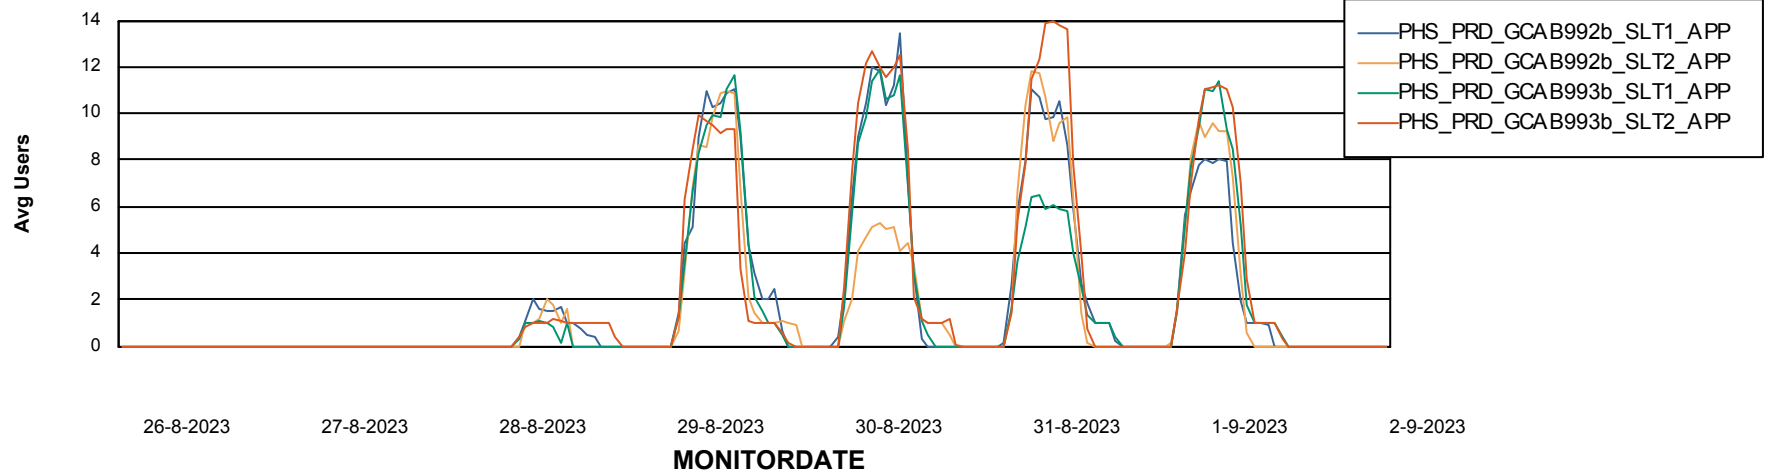

Avg users per day per ABS server