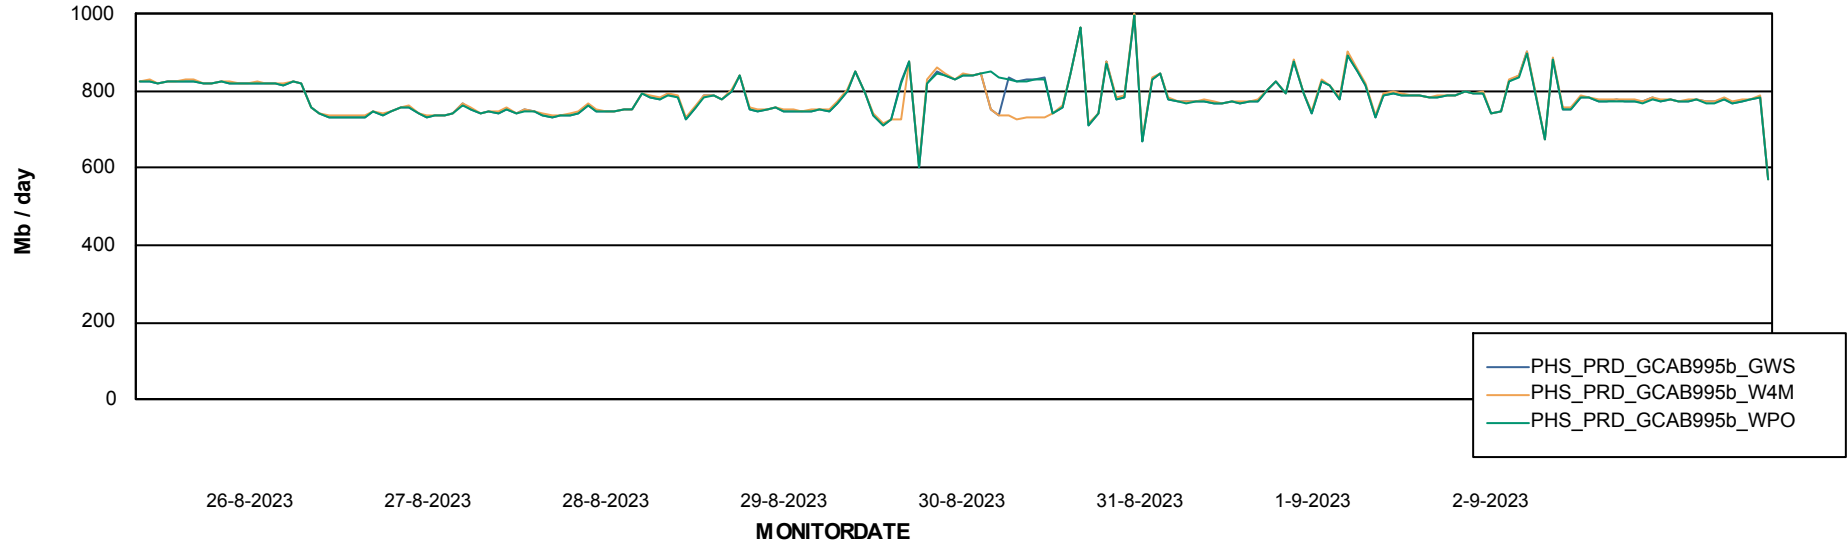

ABSSolute Web Component Services

Avg memory used per ABS Web component