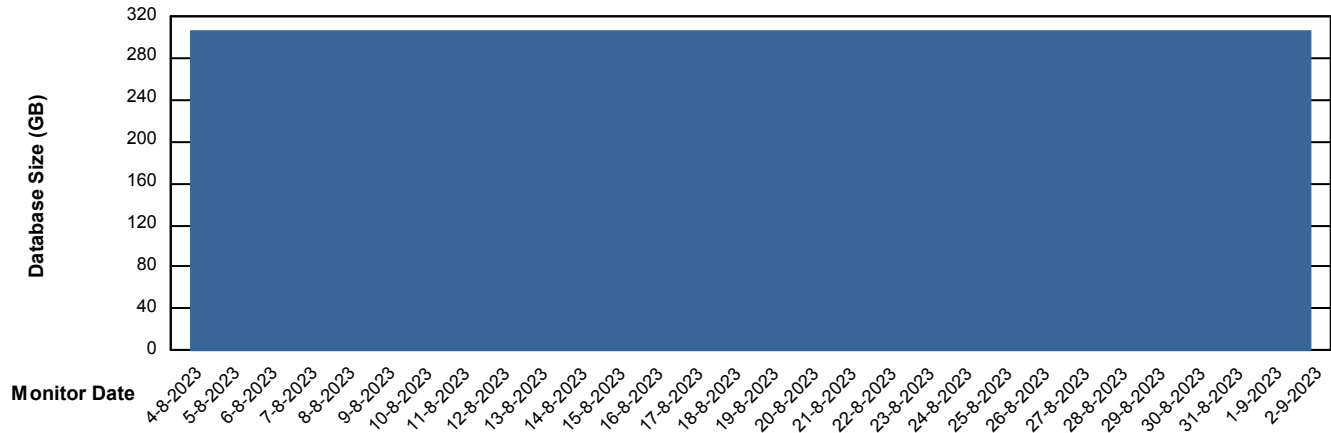

DATABASE SIZE PHSDB_Test

Database growth over last month