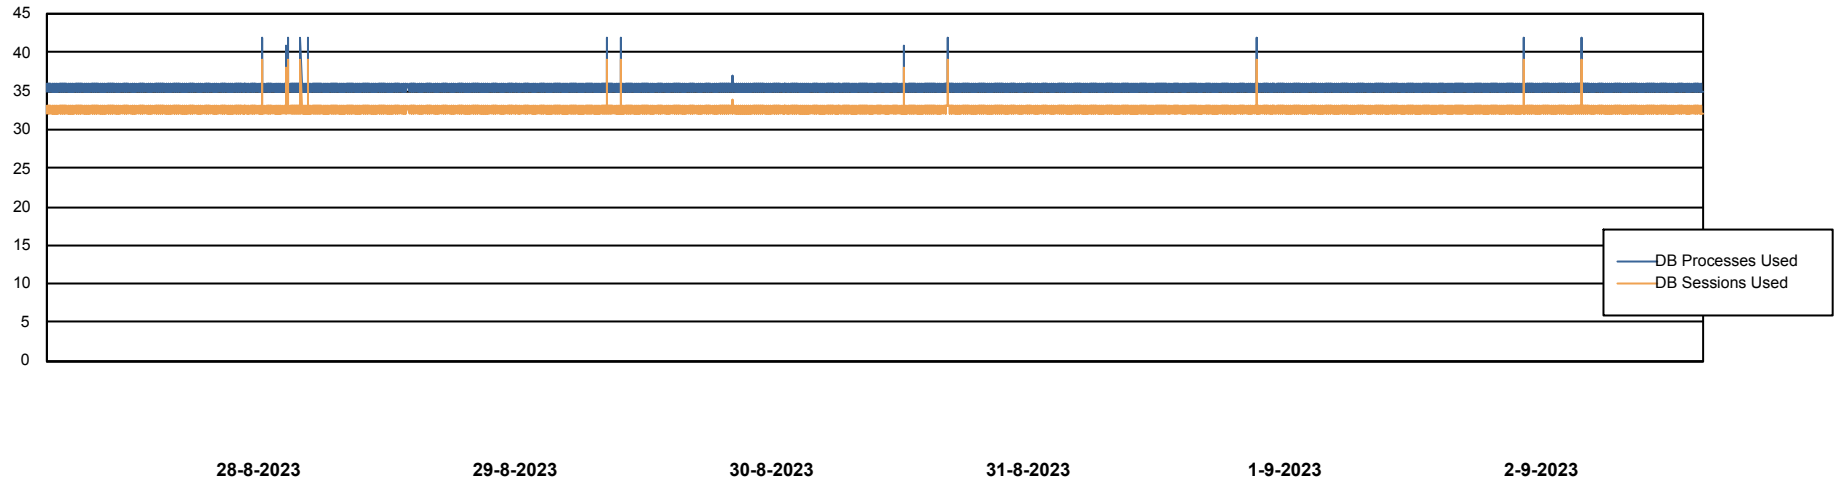

Weekly SLA Customer Report

Customer PHS_Production
Database ID 47

Database Performance PHSDB_Production

Weekly SLA Customer Report

Customer PHS_Production
Database ID 47

Database Performance PHSDB_Standby

DB Processes Max 1,000