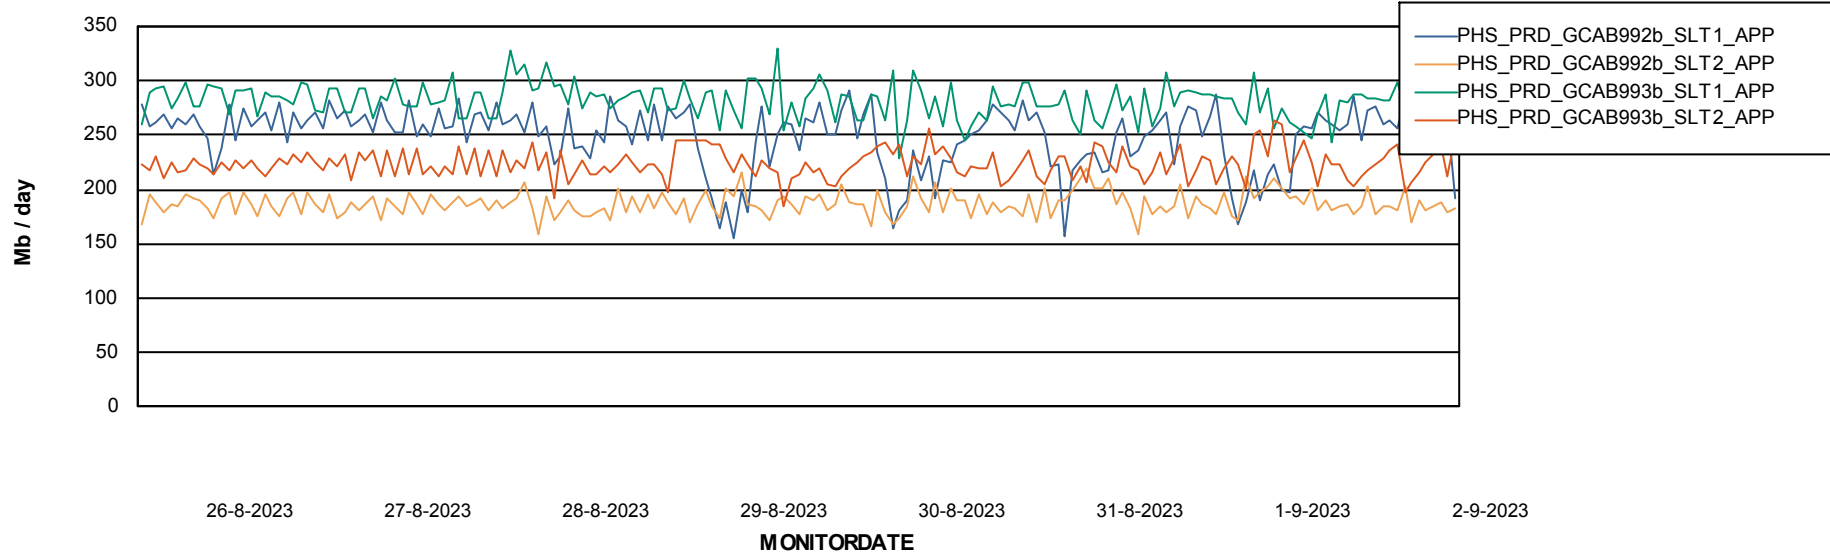

Standby Database Health PHS_Production

Recovery lag for last 7 days

Weekly SLA Customer Report

Customer PHS_Production
Database ID 47

ABSSolute Application Server Services

Avg memory used per ABS Server Service