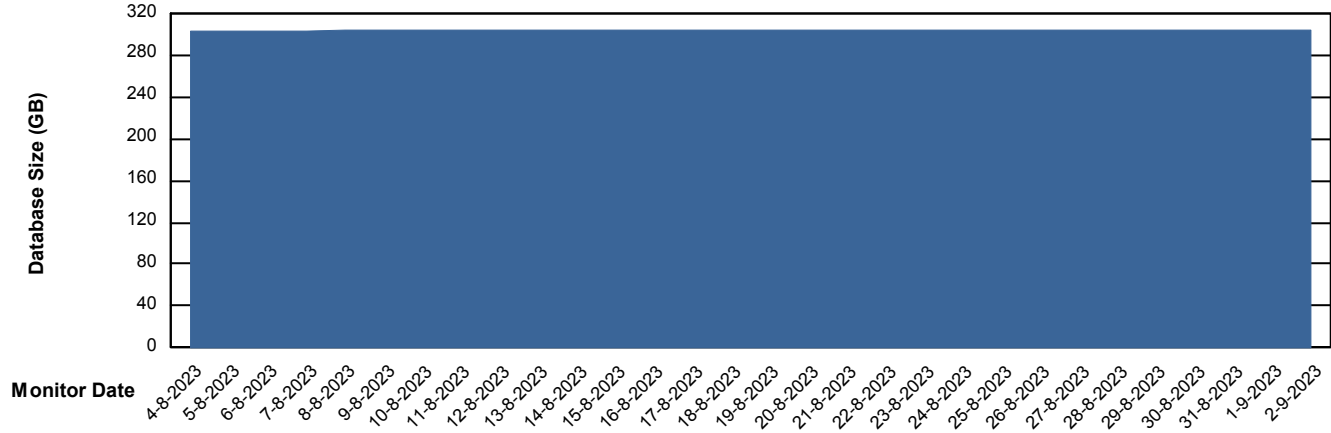

Weekly SLA Customer Report

Customer PHS_Production
Database ID 47

Database Performance PHSDB_Test

Weekly SLA Customer Report

Customer PHS_Production
Database ID 47

DATABASE SIZE PHSDB_Production

Database growth over last month