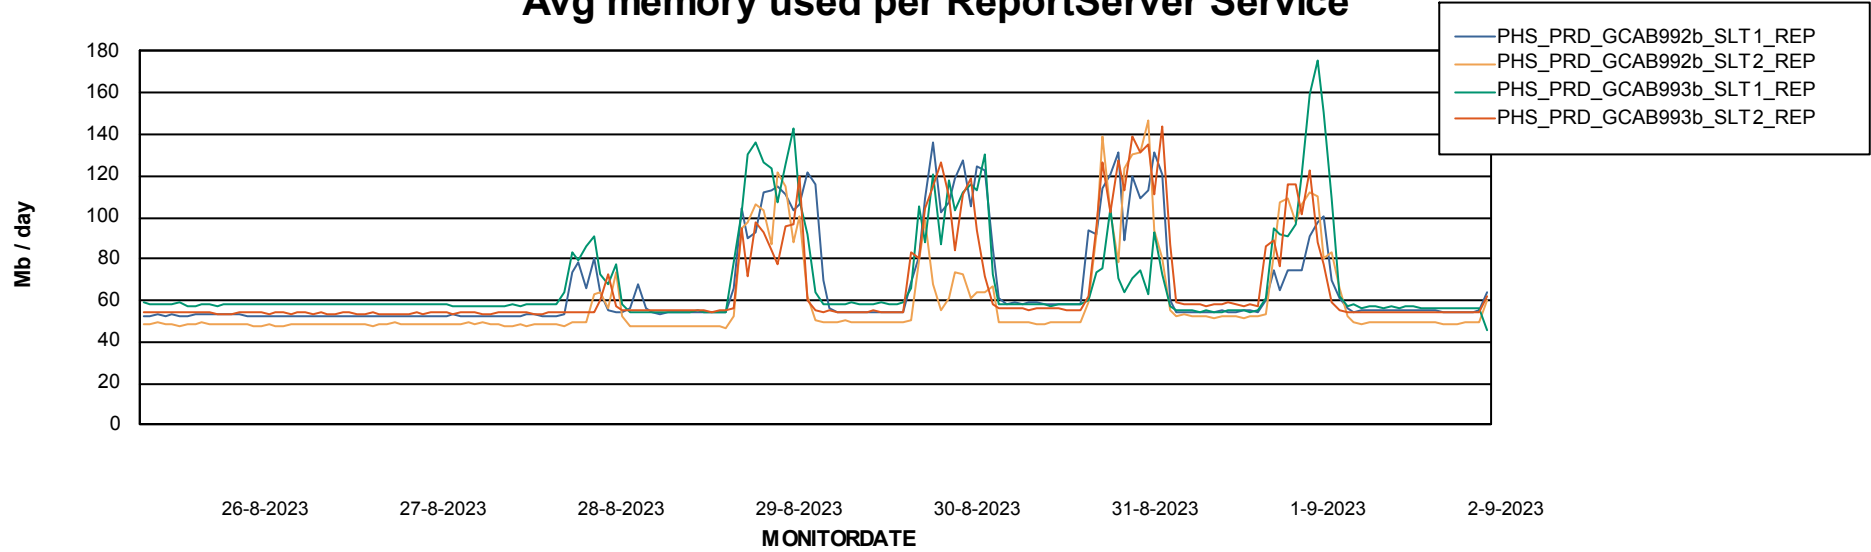

Avg users per day per ABS server

Weekly SLA Customer Report

Customer PHS_Production
Database ID 47

ABSSolute Application ReportServer Services

Avg memory used per ReportServer Service

Weekly SLA Customer Report