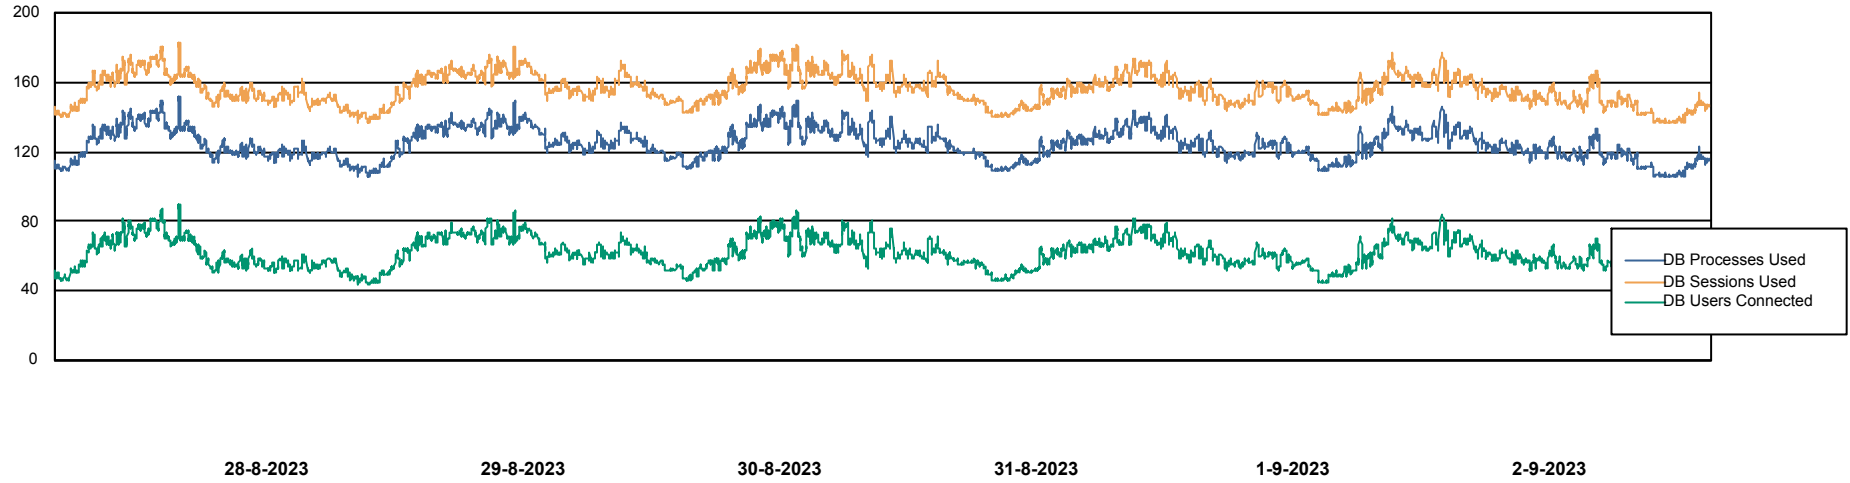

Weekly SLA Customer Report

Customer NOA_Production (24/7)
Database ID 116

Database Performance NOA_BI_NOVOBI_Production

Weekly SLA Customer Report

Customer NOA_Production (24/7)
Database ID 116

Database Performance NOA_PRD_NovoABS01_DB

Weekly SLA Customer Report

Customer NOA_Production (24/7)
Database ID 116

Database Performance NOA_STB_NovoABS03_DB

DB Processes Max 300

Weekly SLA Customer Report

Customer NOA_Production (24/7)
Database ID 116