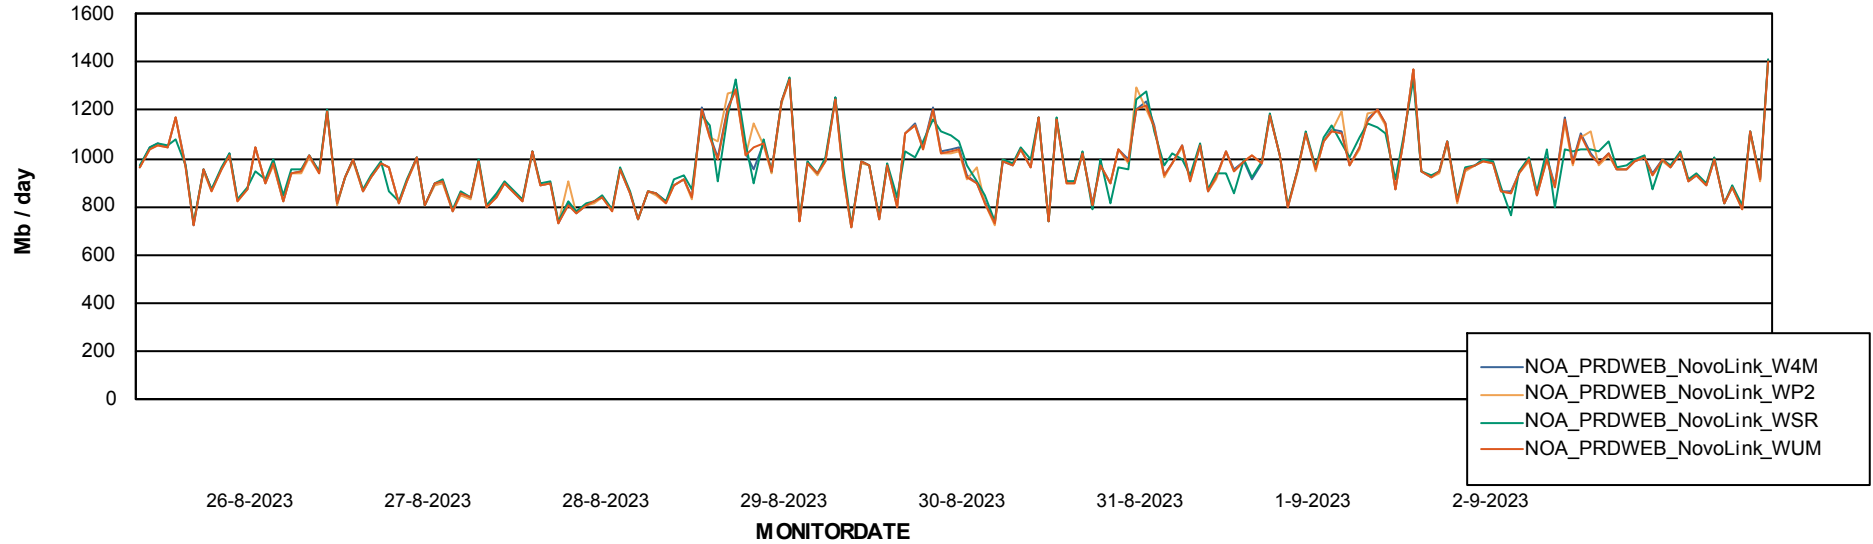

ABSSolute Web Component Services

Avg memory used per ABS Web component