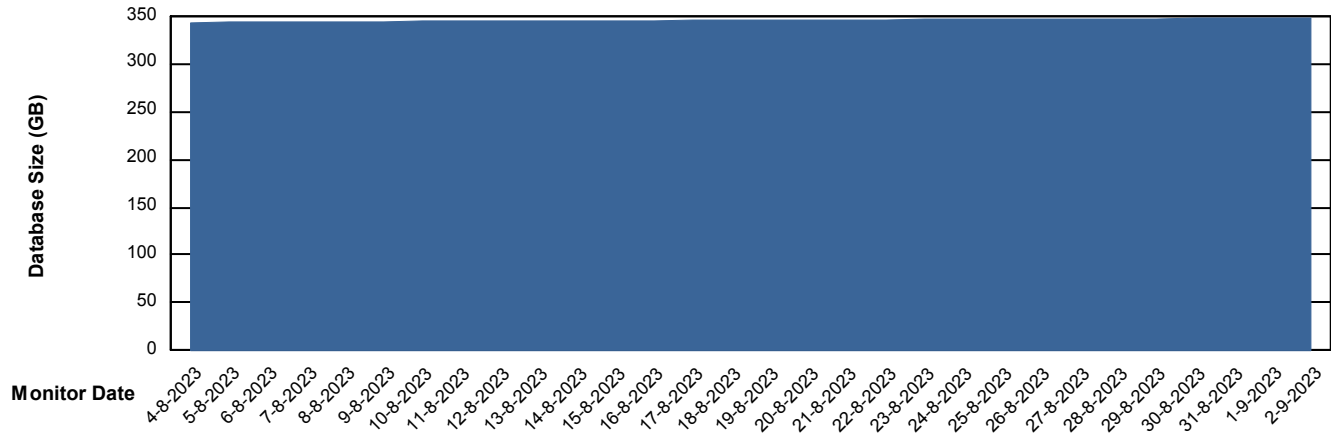

DATABASE SIZE NOA_PRD_NovoABS01_DB

Database growth over last month