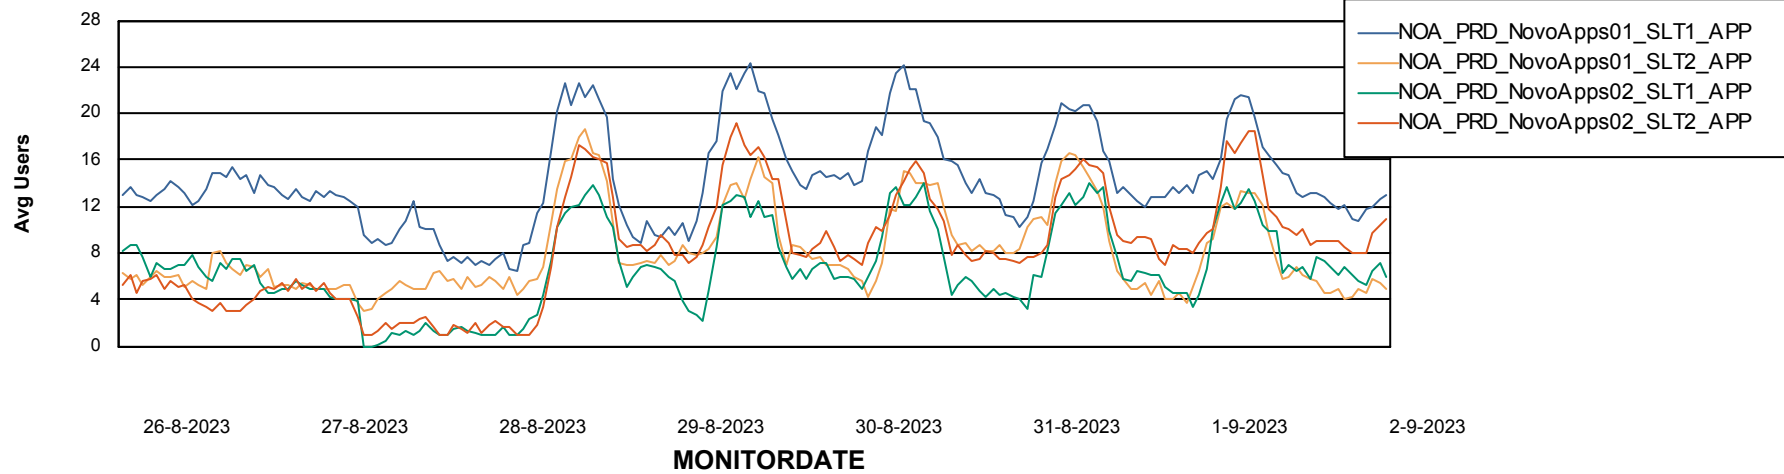

Weekly SLA Customer Report

Customer NOA_Production (24/7)
Database ID 116

ABSSolute Application Server Services

Avg memory used per ABS Server Service

Avg users per day per ABS server

Weekly SLA Customer Report

Customer NOA_Production (24/7)
Database ID 116

ABSSolute Application ReportServer Services

Avg memory used per ReportServer Service

Weekly SLA Customer Report

Customer NOA_Production (24/7)
Database ID 116