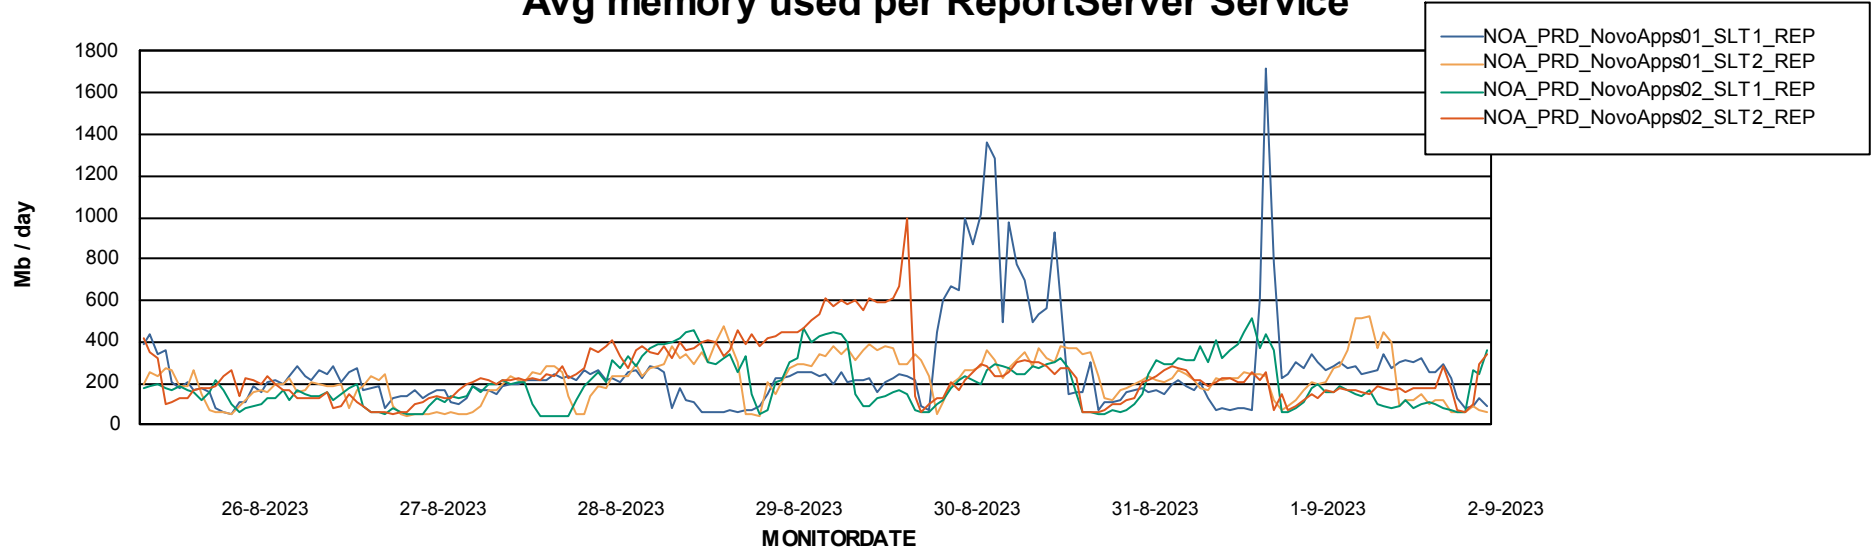

ABSSolute Application ReportServer Services

Avg memory used per ReportServer Service