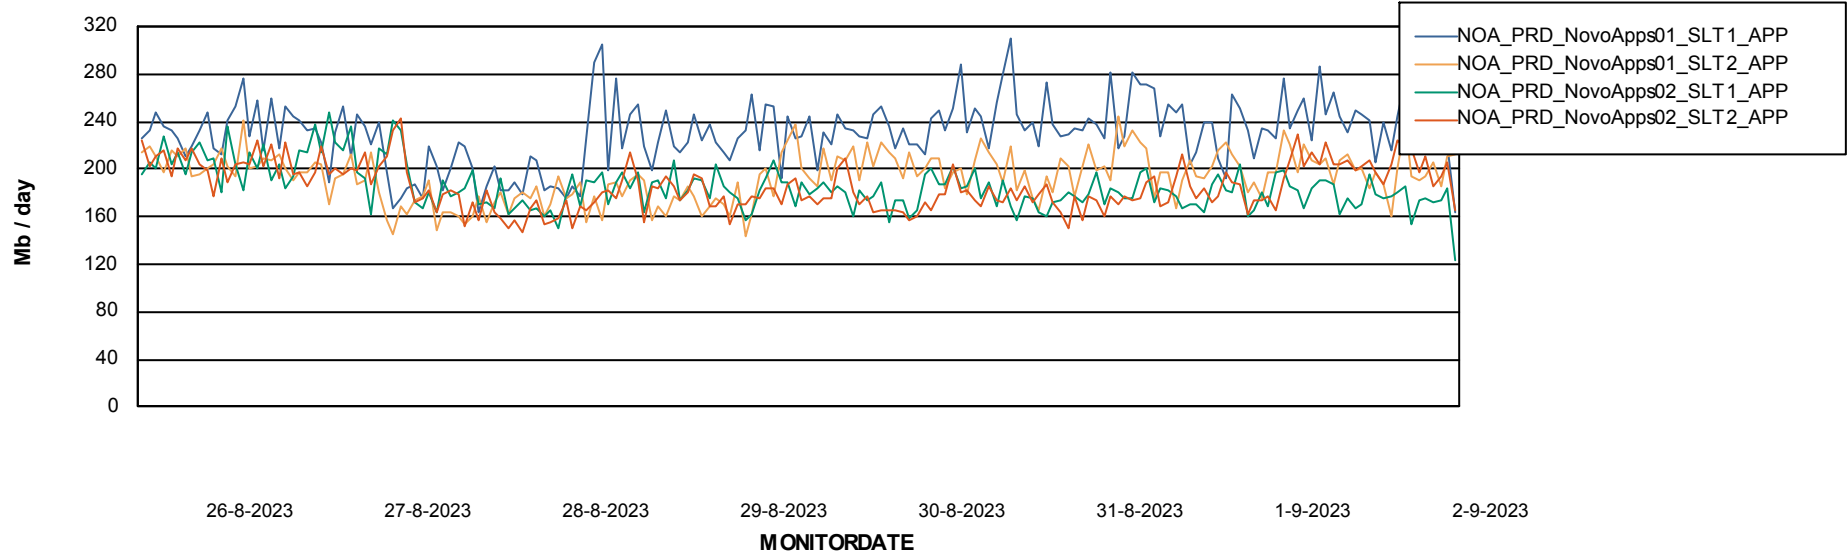

ABSSolute Application Server Services

Avg memory used per ABS Server Service