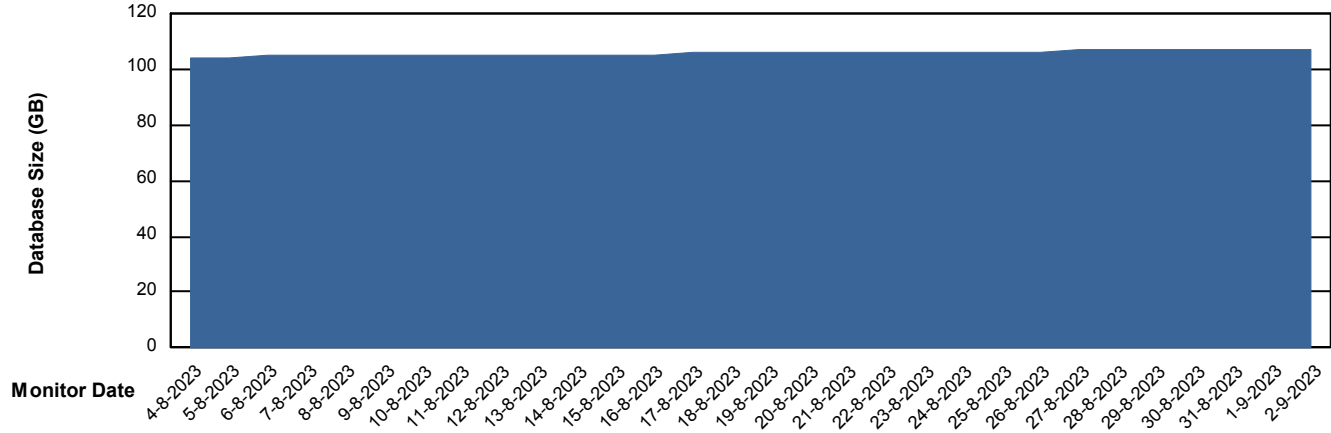

DATABASE SIZE NOA_BI_NOVOBI_Production

Database growth over last month