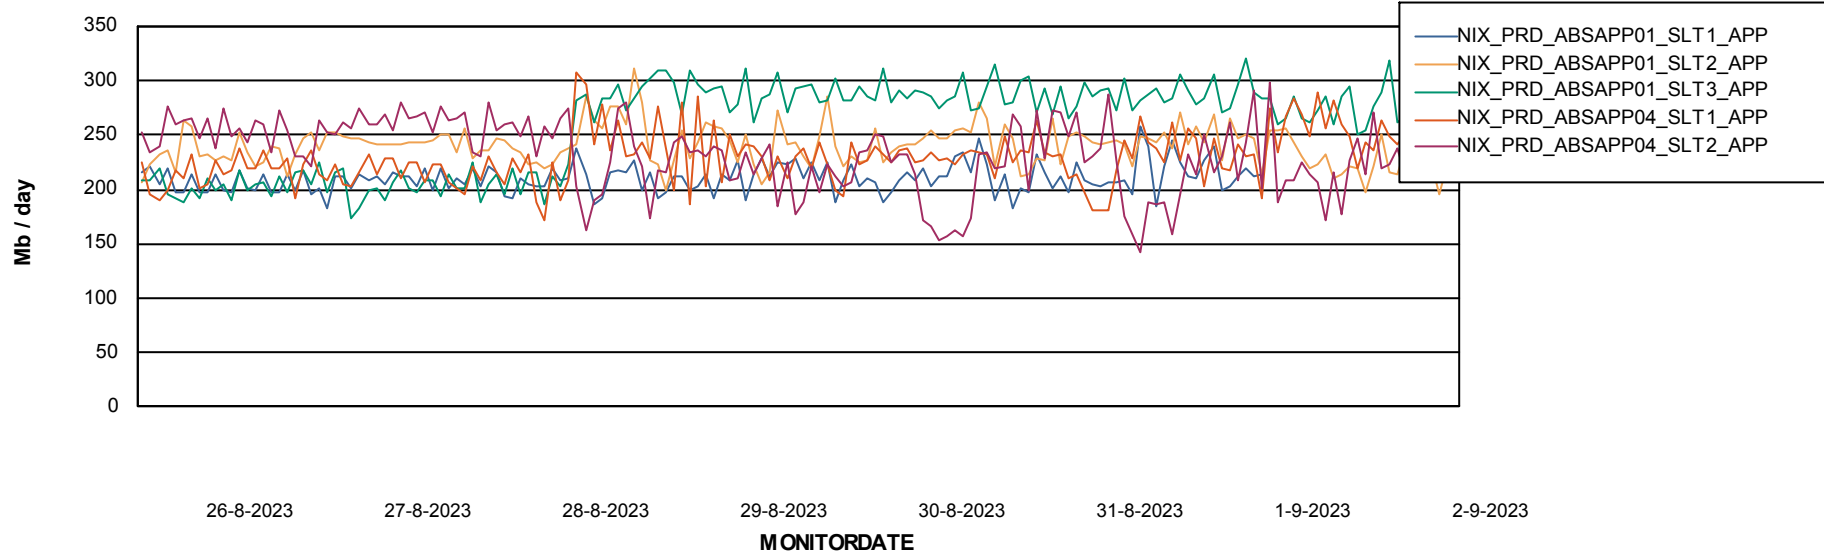

ABSSolute Application Server Services

Avg memory used per ABS Server Service