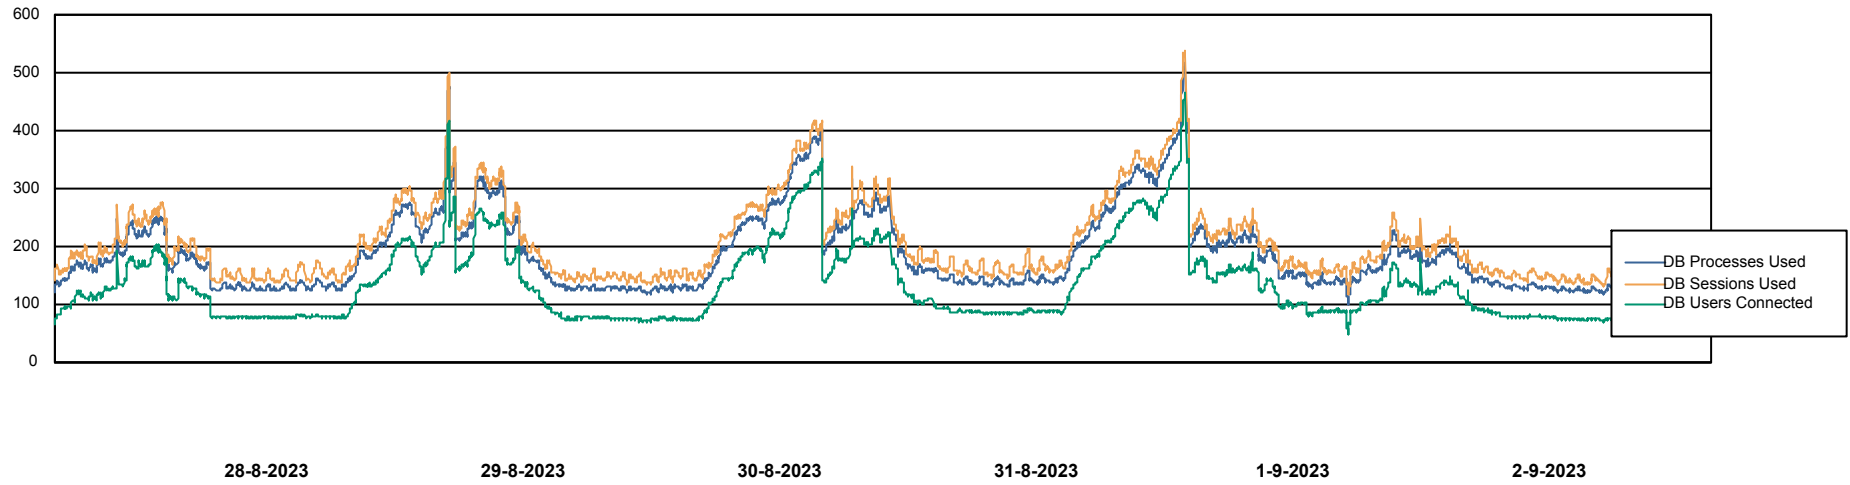

Weekly SLA Customer Report

Customer NIX_Production
Database ID 51

Database Performance NIXDB_BI

Weekly SLA Customer Report

Customer NIX_Production
Database ID 51

Database Performance NIXDB_Production

Weekly SLA Customer Report

Customer NIX_Production
Database ID 51

Database Performance NIXDB_Standby

DB Processes Max 300

Weekly SLA Customer Report

Customer NIX_Production
Database ID 51

DATABASE SIZE NIXDB_BI

Database growth over last month