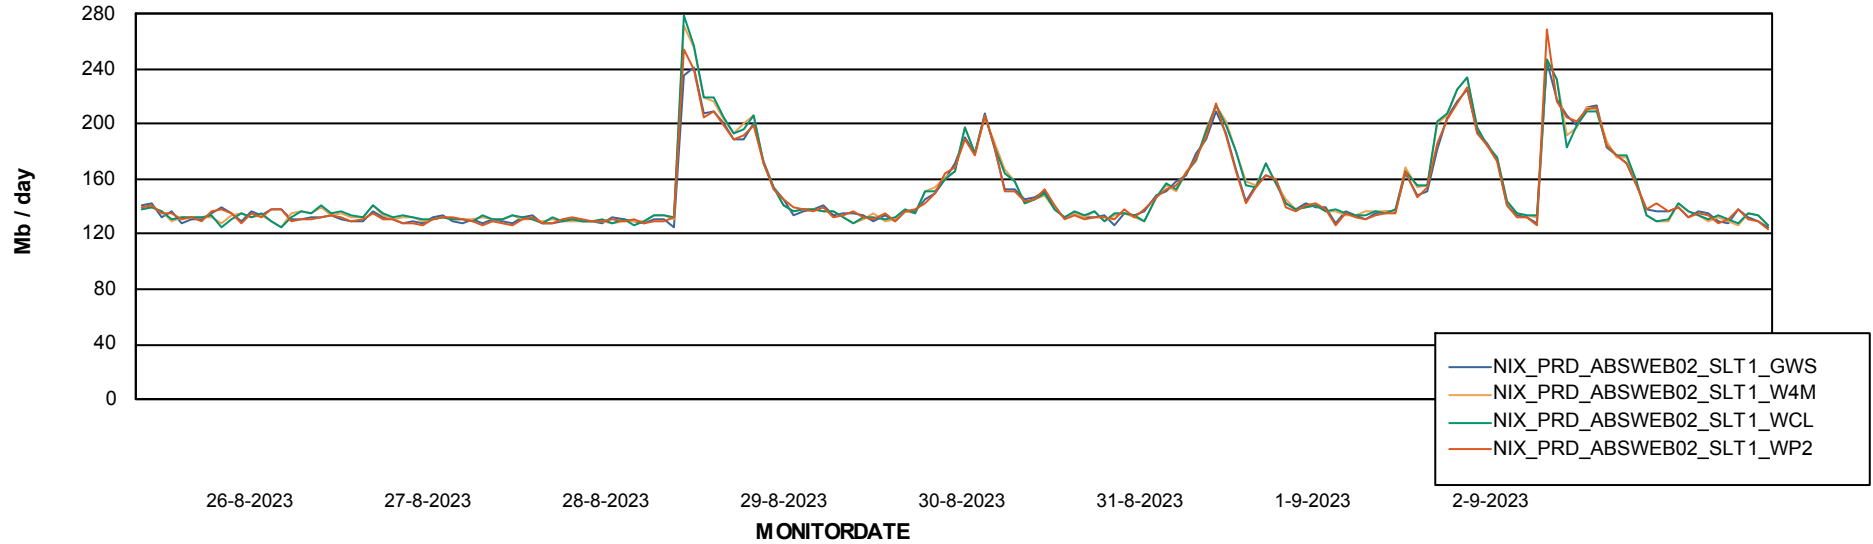

ABSSolute Web Component Services

Avg memory used per ABS Web component