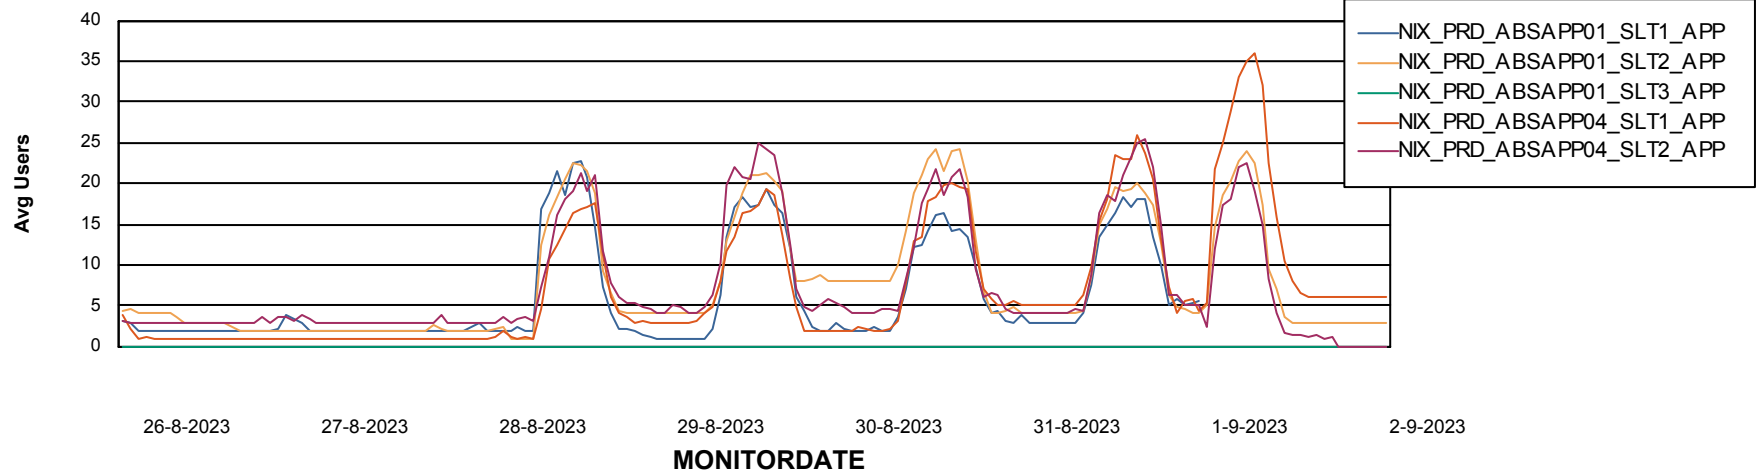

Avg users per day per ABS server