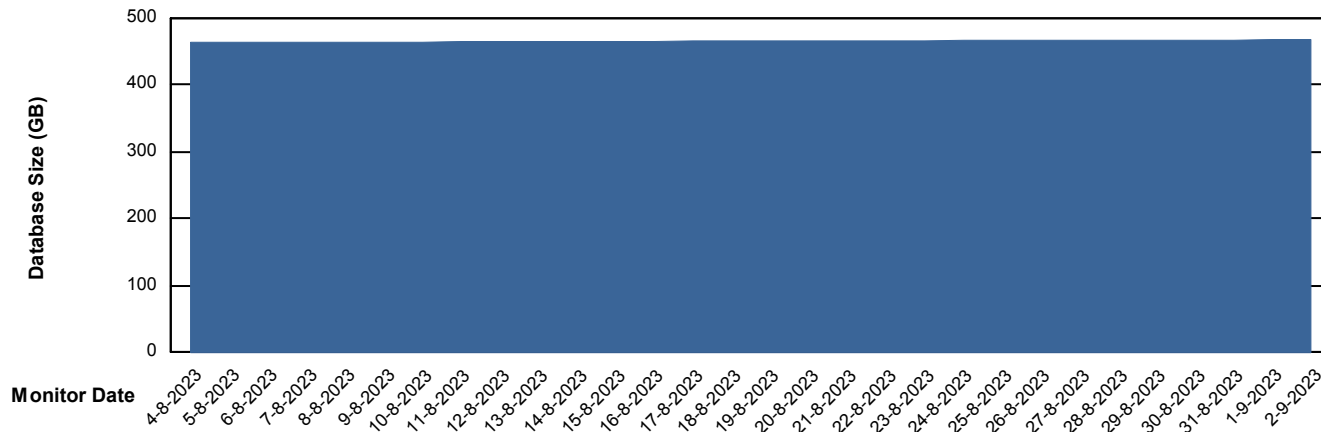

DATABASE SIZE NIXDB_Production

Database growth over last month