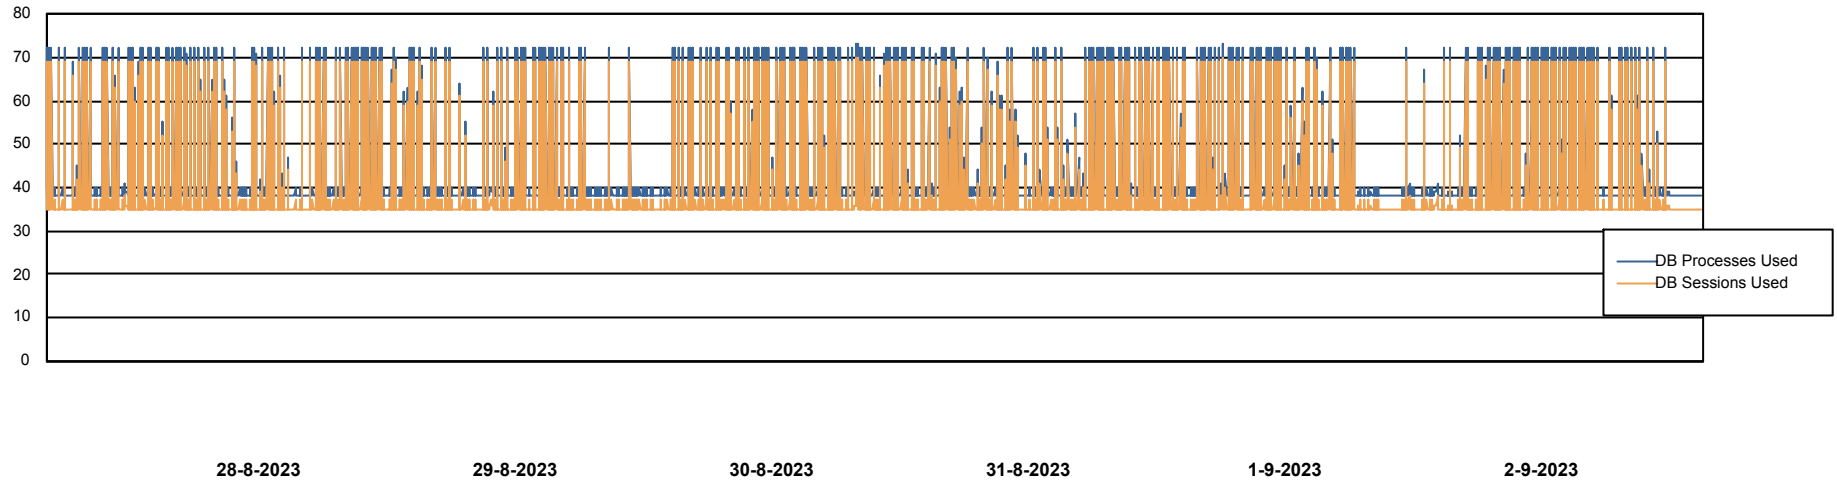

Database Performance NIXDB_Standby

DB Processes Max 300