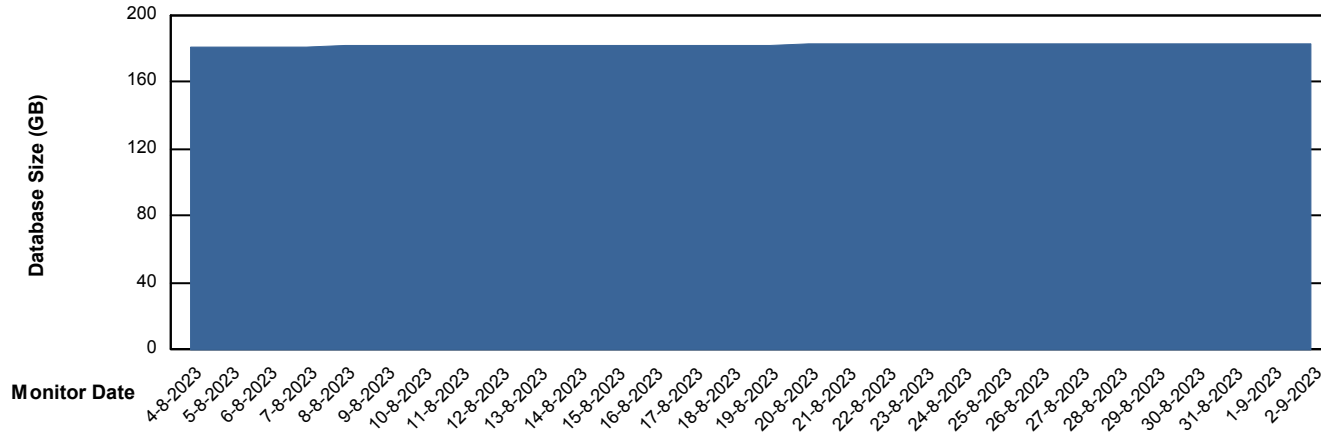

Customer NIX_Production
Database ID 51

Database Performance NIXDB_Standby

DB Processes Max 300

Weekly SLA Customer Report

Customer NIX_Production
Database ID 51

DATABASE SIZE NIXDB_BI

Database growth over last month