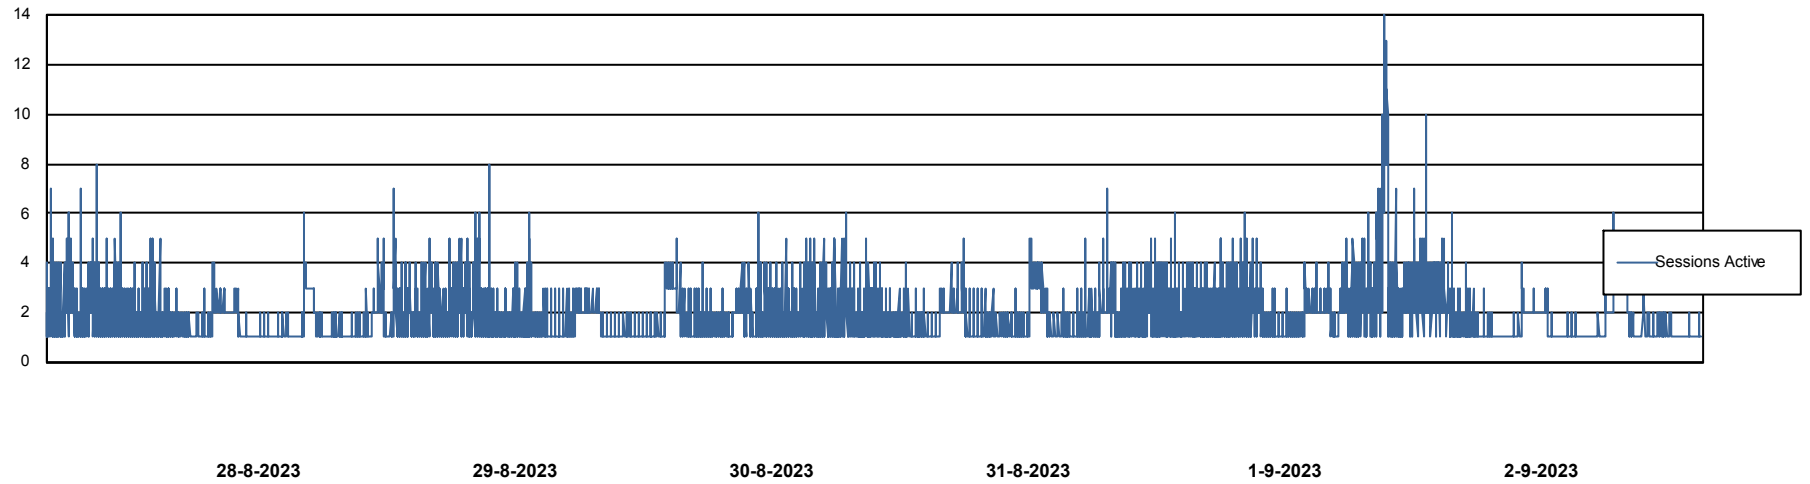

Weekly SLA Customer Report

Customer NIX_Production
Database ID 51

Database Performance NIXDB_BI

Weekly SLA Customer Report

Customer NIX_Production
Database ID 51

Database Performance NIXDB_Production

Weekly SLA Customer Report