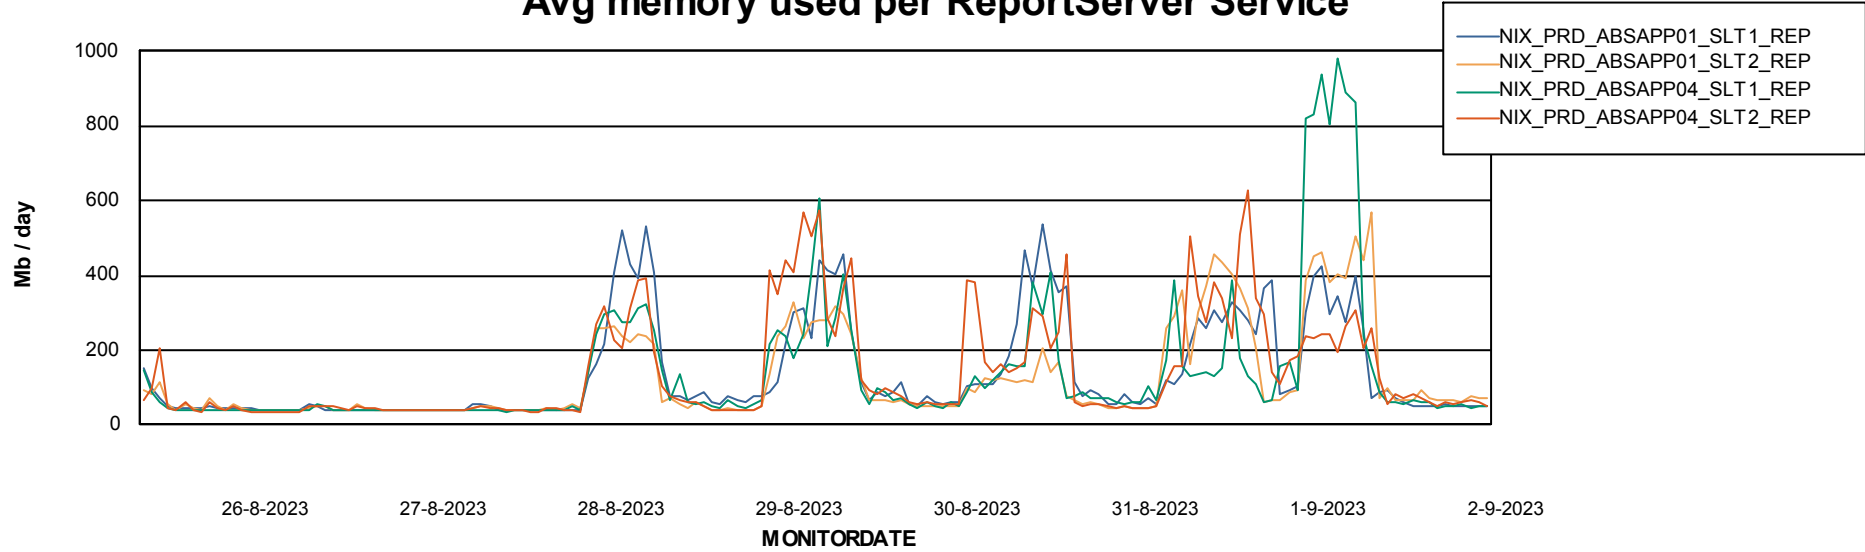

Avg memory used per ABS Server Service

Avg users per day per ABS server

Weekly SLA Customer Report

Customer NIX_Production
Database ID 51

ABSSolute Application ReportServer Services

Avg memory used per ReportServer Service