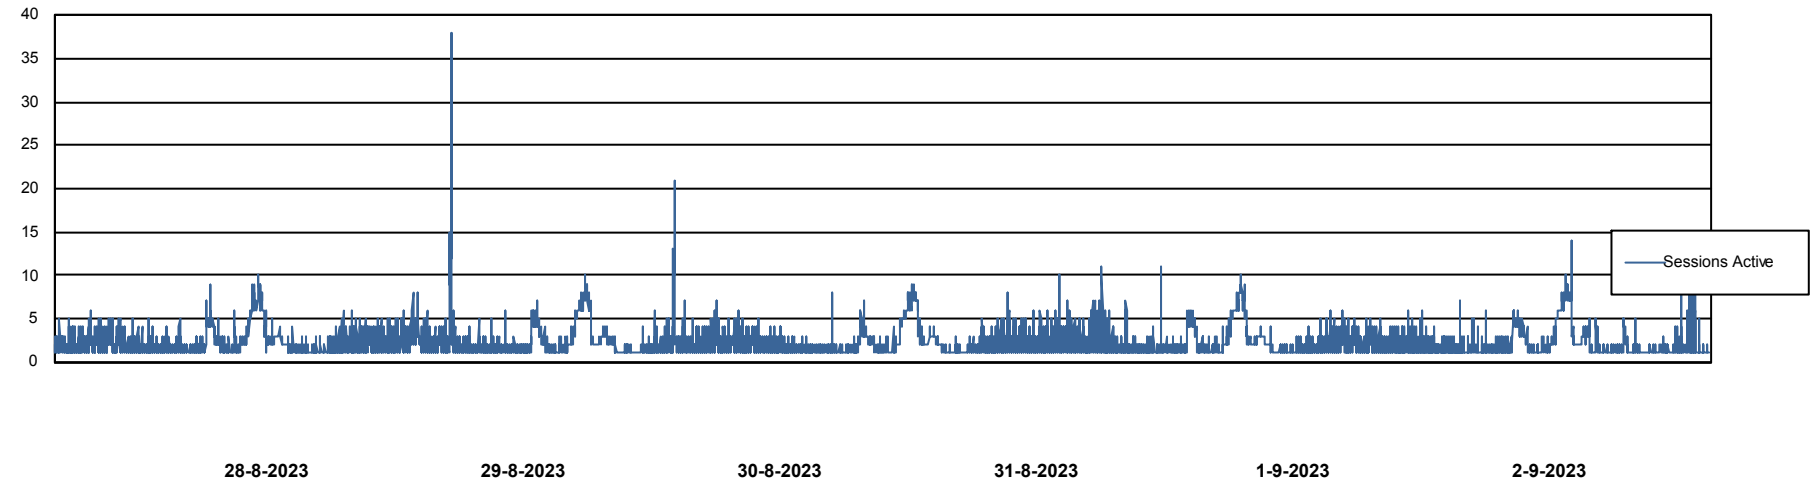

Weekly SLA Customer Report

Customer LTS(CleanLease)_Production
Database ID 126

Database Performance LTS_PROD_CLSABSBI01_BI

Weekly SLA Customer Report

Customer LTS(CleanLease)_Production
Database ID 126

Database Performance LTS_PROD_CLSABSD01_PRDB