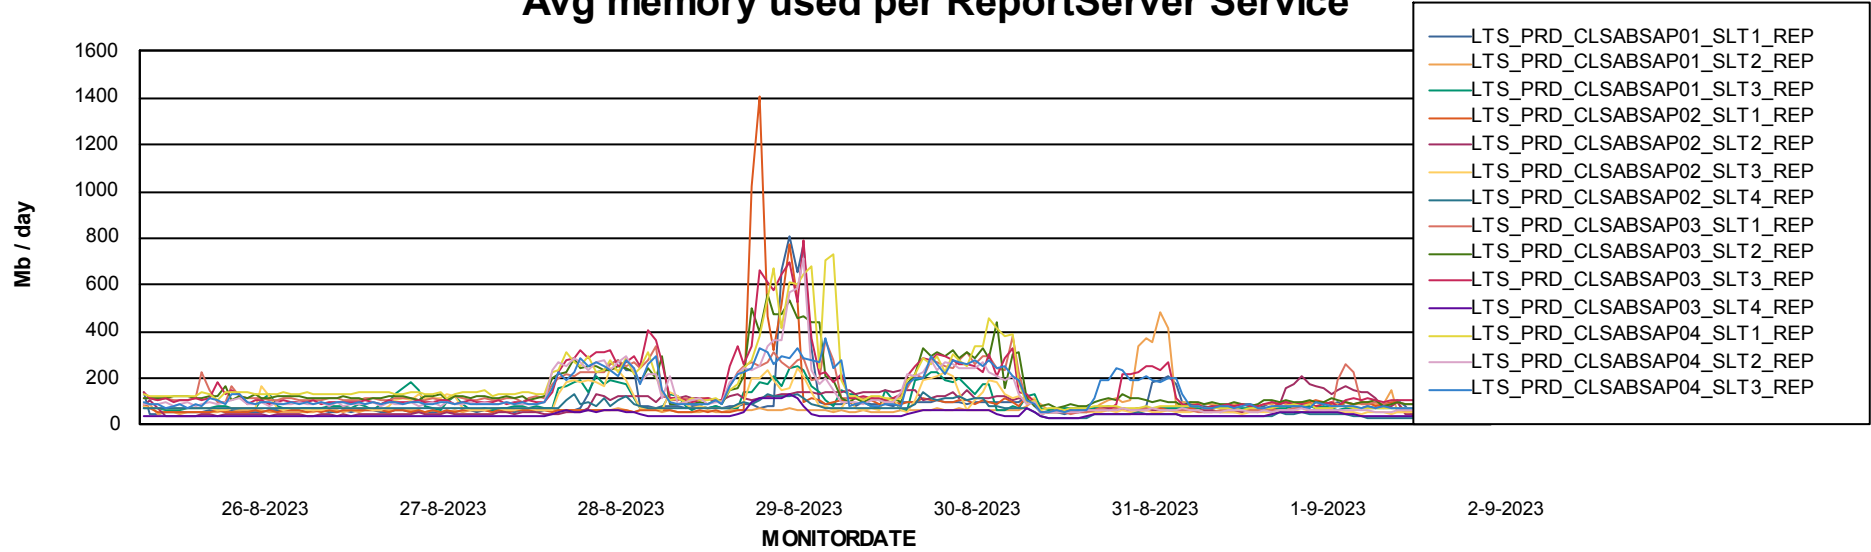

ABSSolute Application ReportServer Services

Avg memory used per ReportServer Service