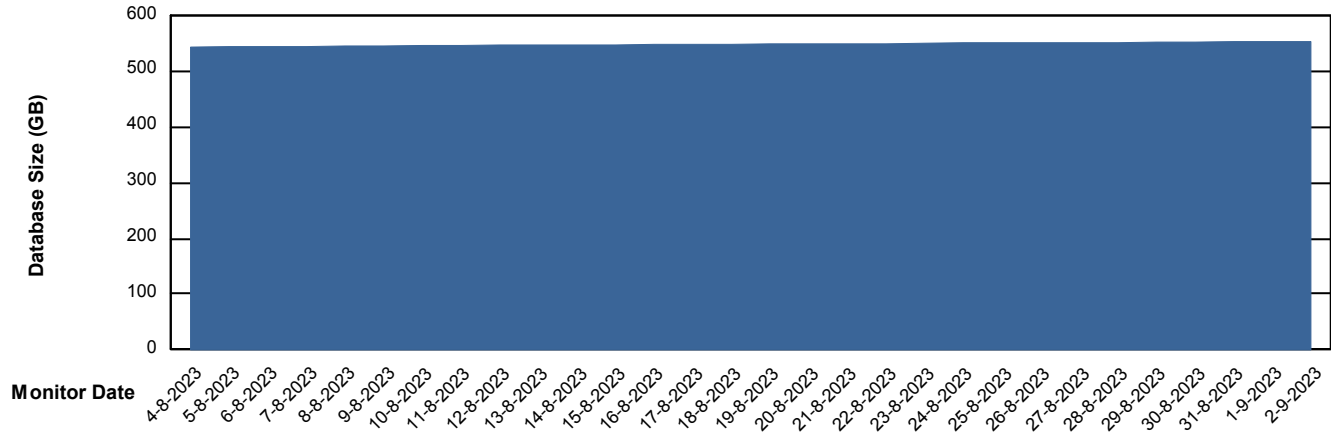

DATABASE SIZE LTS_PROD_CLSABSBI01_BI

Database growth over last month