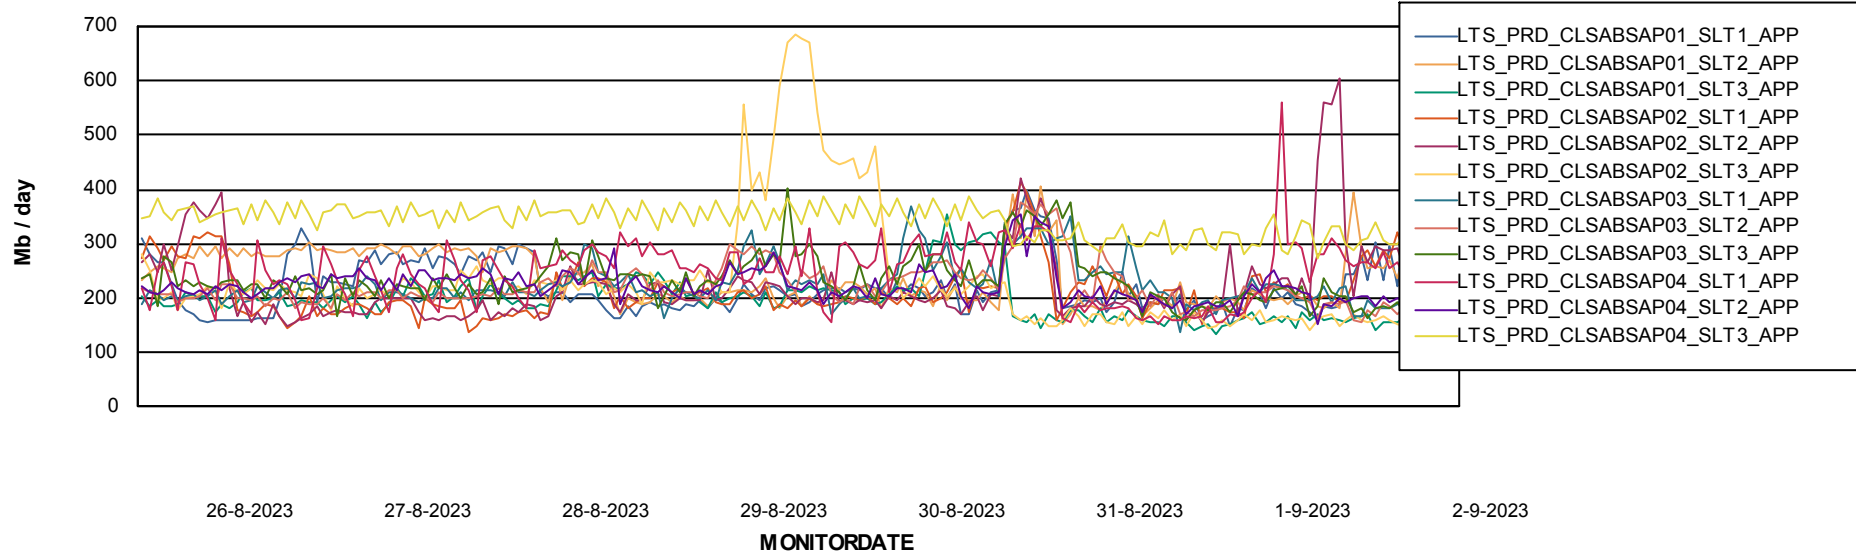

ABSSolute Application Server Services

Avg memory used per ABS Server Service