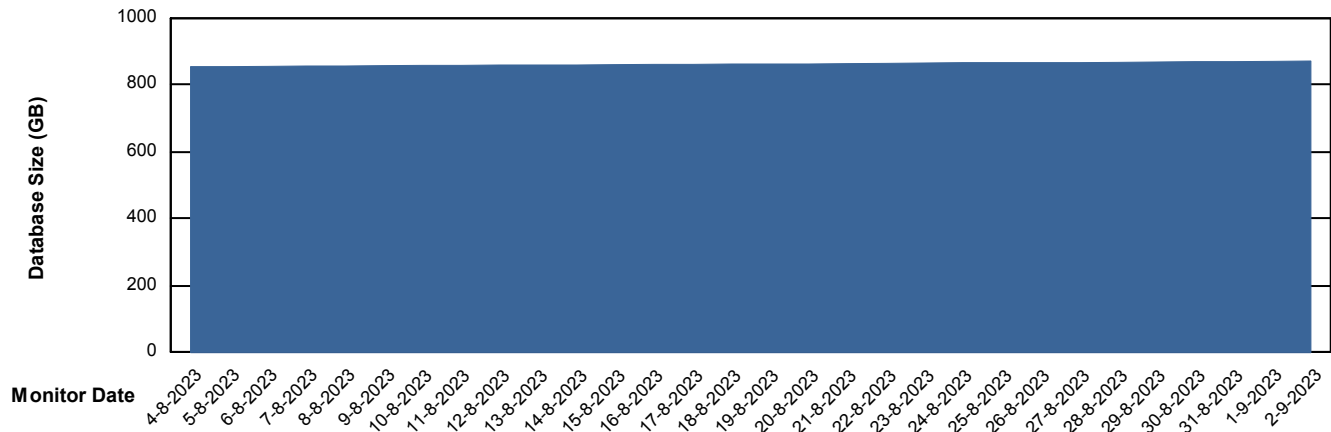

Customer LTS(CleanLease)_Production
Database ID 126

DATABASE SIZE LTS_PROD_CLSABSBI01_BI

Database growth over last month

DATABASE SIZE LTS_PROD_CLSABSDB01_PRDB

Database growth over last month

Weekly SLA Customer Report