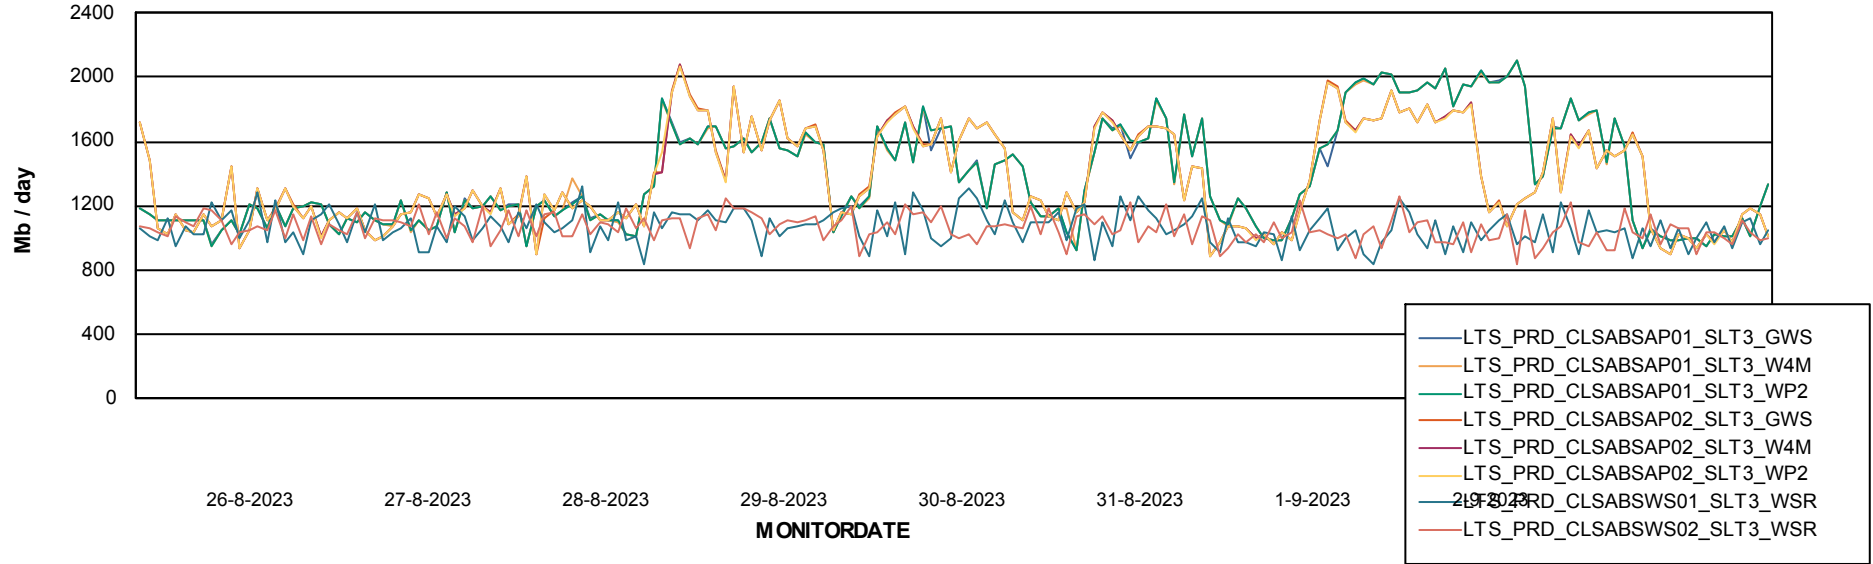

Avg memory used per ReportServer Service

Weekly SLA Customer Report

Customer LTS(CleanLease)_Production
Database ID 126

ABSSolute Web Component Services

Avg memory used per ABS Web component

Weekly SLA Customer Report