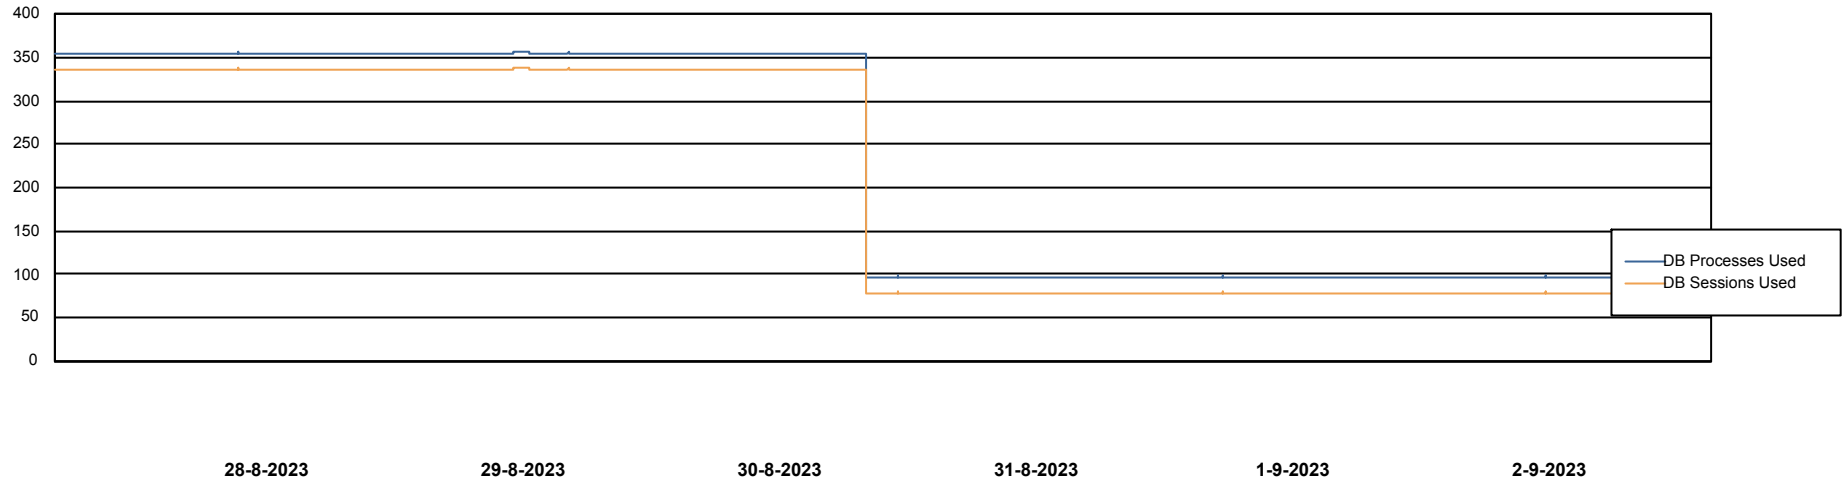

Database Performance LTS_PROD_CLSABSDB02_SBDB

DB Processes Max 0
DB Processes Max 1,000
DB Processes Max 4