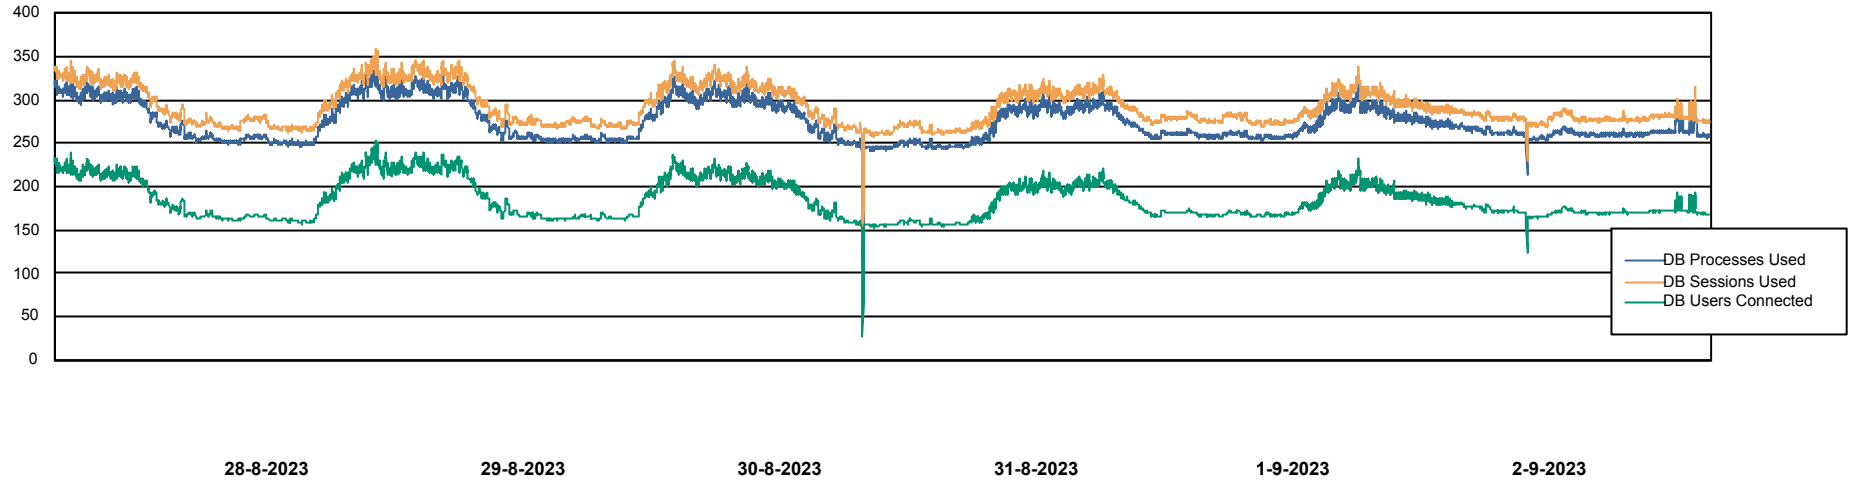

Weekly SLA Customer Report

Customer LTS(CleanLease)_Production
Database ID 126

Database Performance LTS_PROD_CLSABSBI01_BI

Weekly SLA Customer Report

Customer LTS(CleanLease)_Production
Database ID 126

Database Performance LTS_PROD_CLSABSD01_PRDB