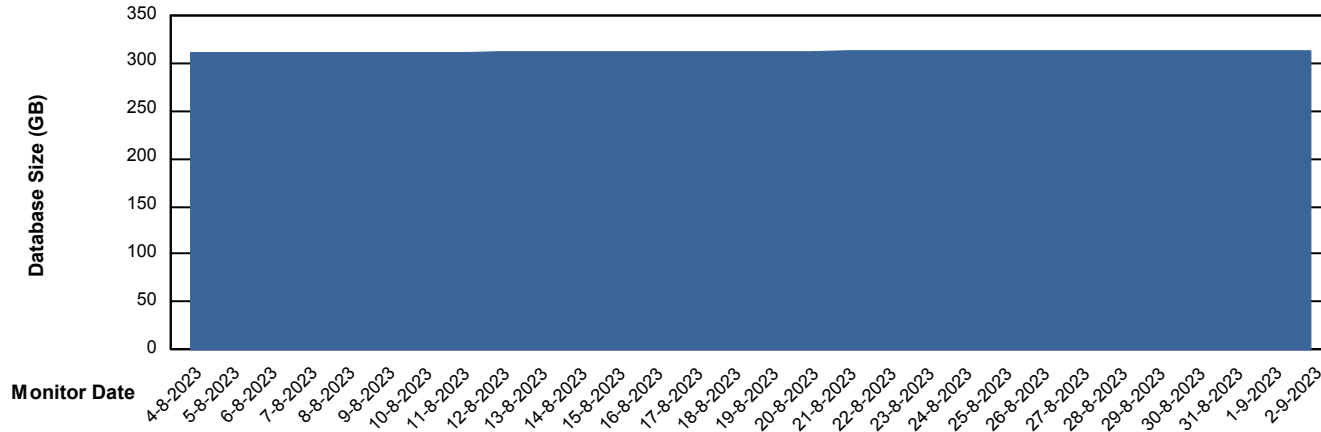

Database Performance LLGDB_Standby_TS2

DB Processes Max 0
DB Processes Max 4
DB Processes Max 300

Weekly SLA Customer Report

Customer LLG_Production
Database ID 53

Database Performance LLGDBBI_Production

DB Processes Max 1,000

Weekly SLA Customer Report

Customer LLG_Production
Database ID 53

DATABASE SIZE LLGDB_Production

Database growth over last month

DATABASE SIZE LLGDBBI_Production

Database growth over last month

Weekly SLA Customer Report