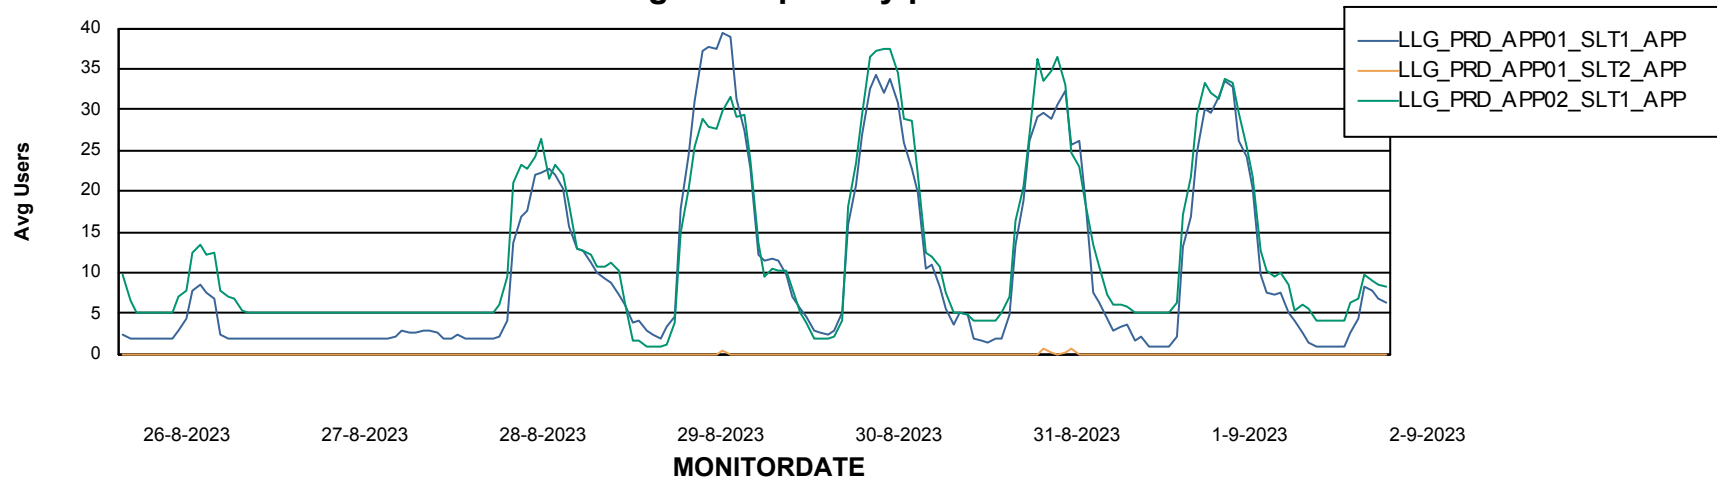

Avg users per day per ABS server