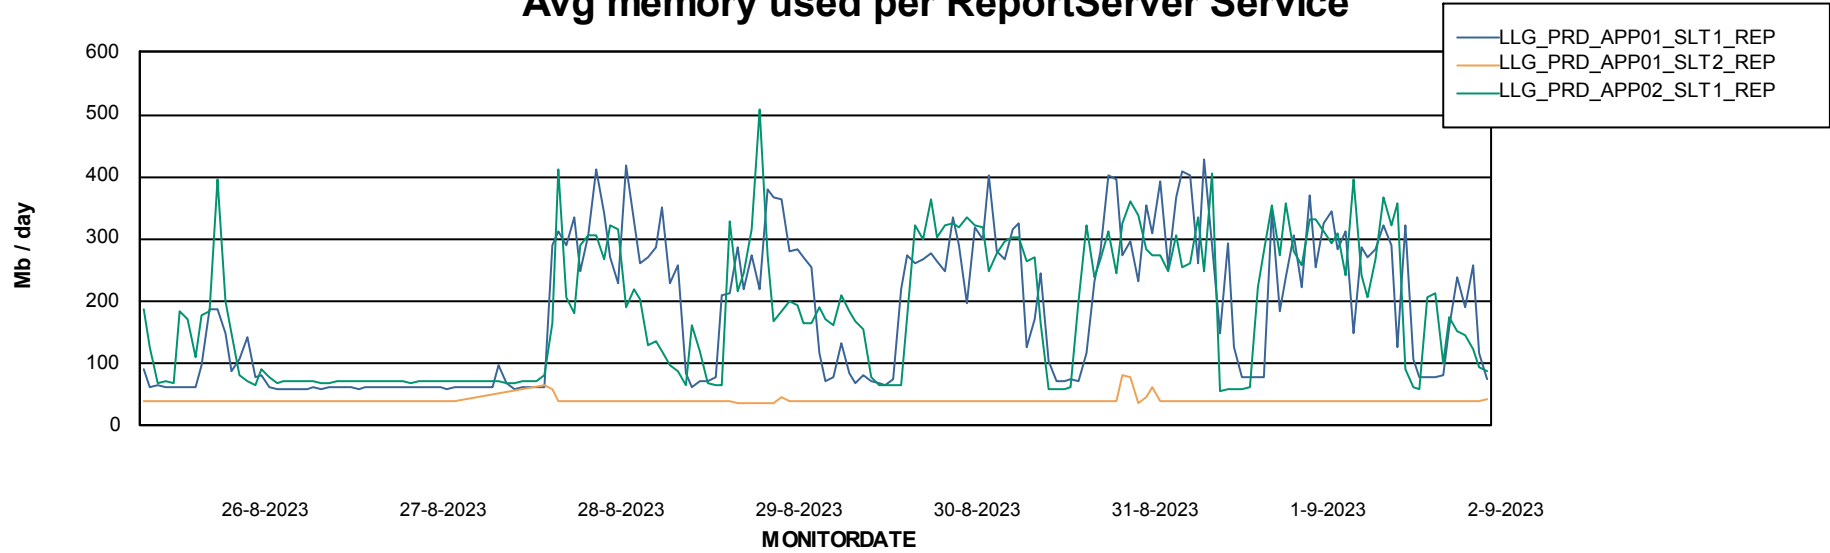

ABSolute Application Server Services

Avg memory used per ReportServer Service