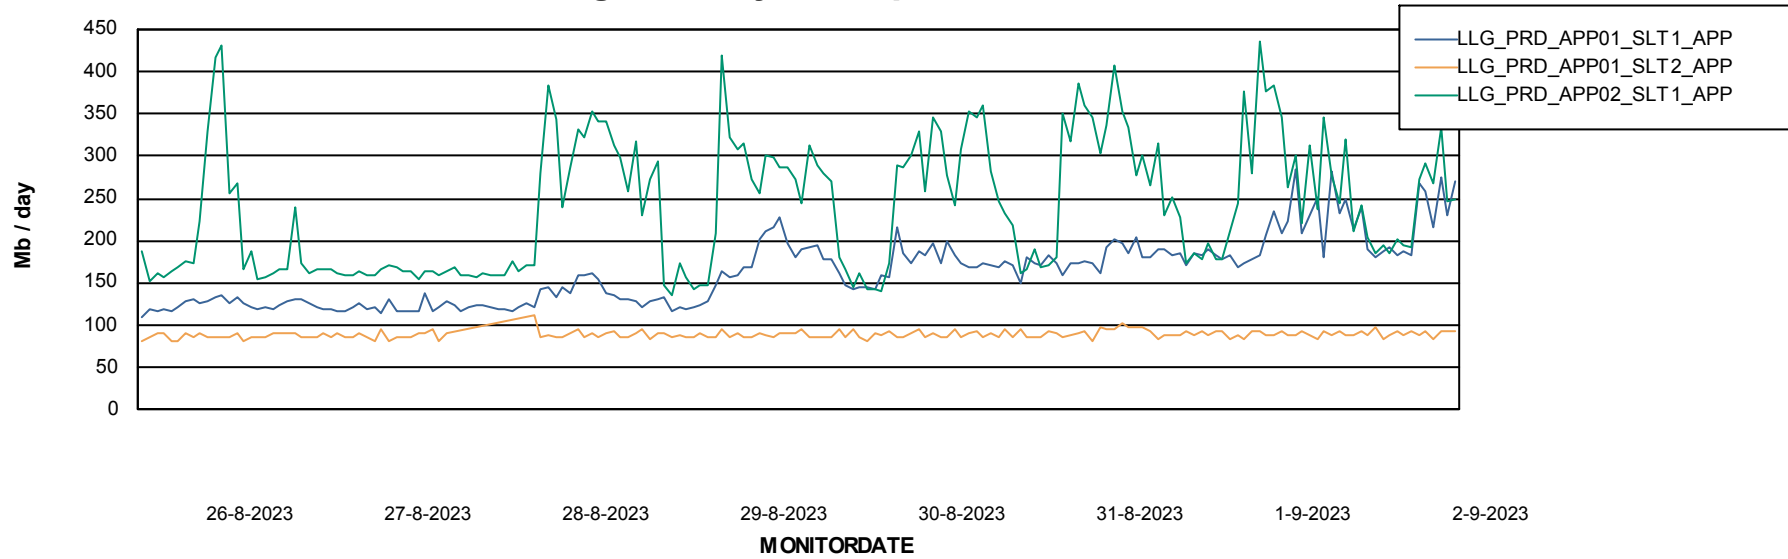

ABSSolute Application Server Services

Avg memory used per ABS Server Service