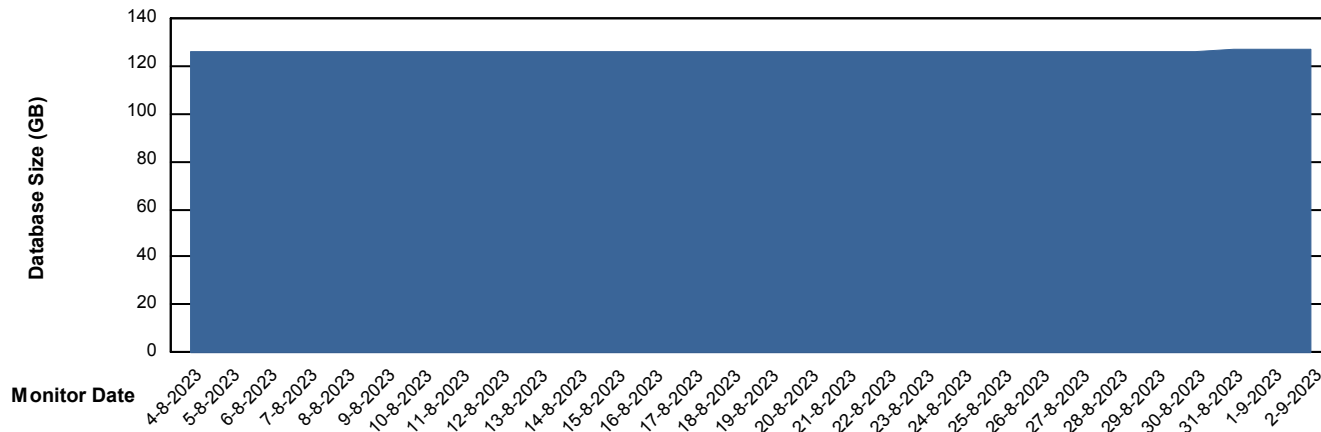

Weekly SLA Customer Report

Customer LLG_Production
Database ID 53

DATABASE SIZE LLGDB_Production

Database growth over last month

DATABASE SIZE LLGDBBI_Production

Database growth over last month

Weekly SLA Customer Report