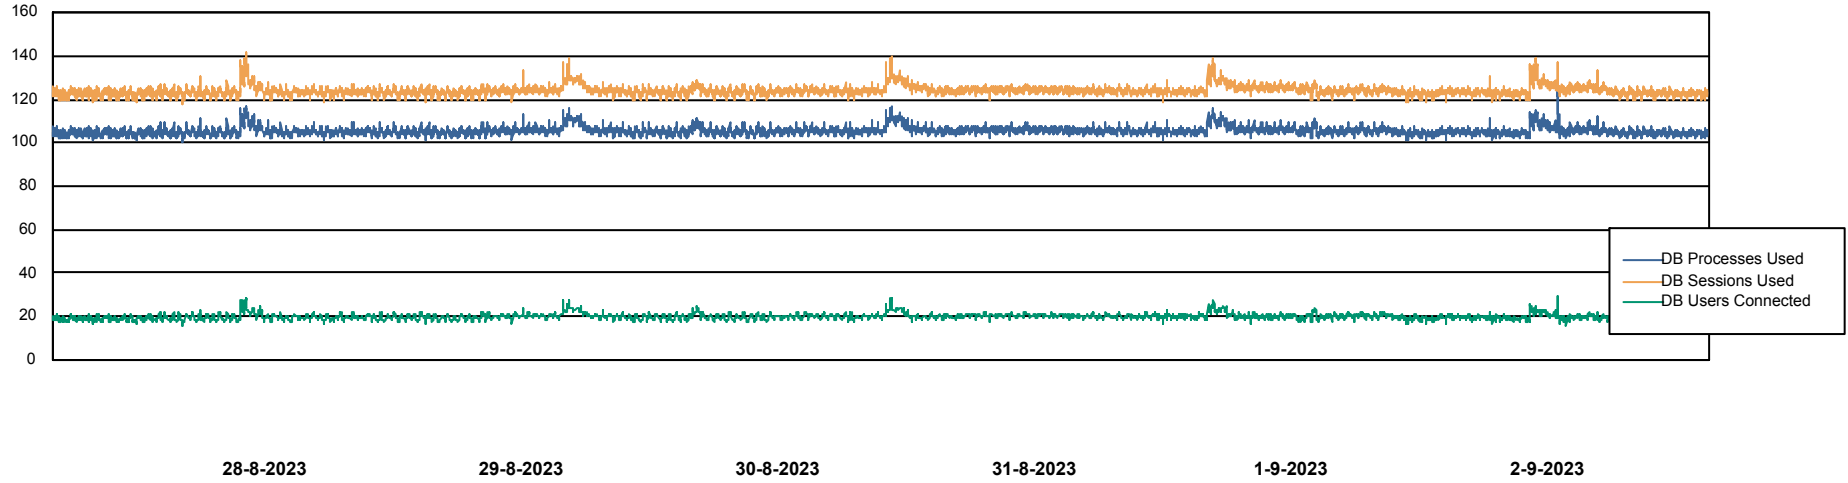

Weekly SLA Customer Report

Customer KLH_Production (24/7)
Database ID 139

Database Performance KLHDB_BI

Weekly SLA Customer Report

Customer KLH_Production (24/7)
Database ID 139

Database Performance KLHDB_Production