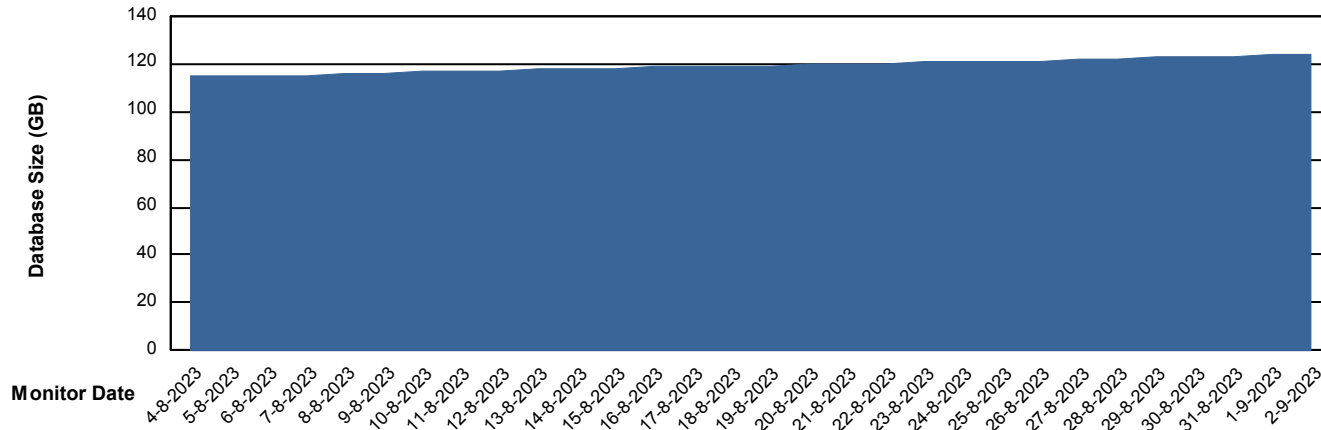

Weekly SLA Customer Report

Customer KLH_Production (24/7)
Database ID 139

Database Performance KLHDB_BI

Weekly SLA Customer Report

Customer KLH_Production (24/7)
Database ID 139

Database Performance KLHDB_Production

Weekly SLA Customer Report

Customer KLH_Production (24/7)
Database ID 139

Database Performance KLHDB_Standby

DB Processes Max 0
DB Processes Max 4
DB Processes Max 1,000

Weekly SLA Customer Report

Customer KLH_Production (24/7)
Database ID 139

DATABASE SIZE KLHDB_BI

Database growth over last month

DATABASE SIZE KLHDB_Production

Database growth over last month

Weekly SLA Customer Report

Customer KLH_Production (24/7)
Database ID 139

Database Tablespace KLHDB_BI