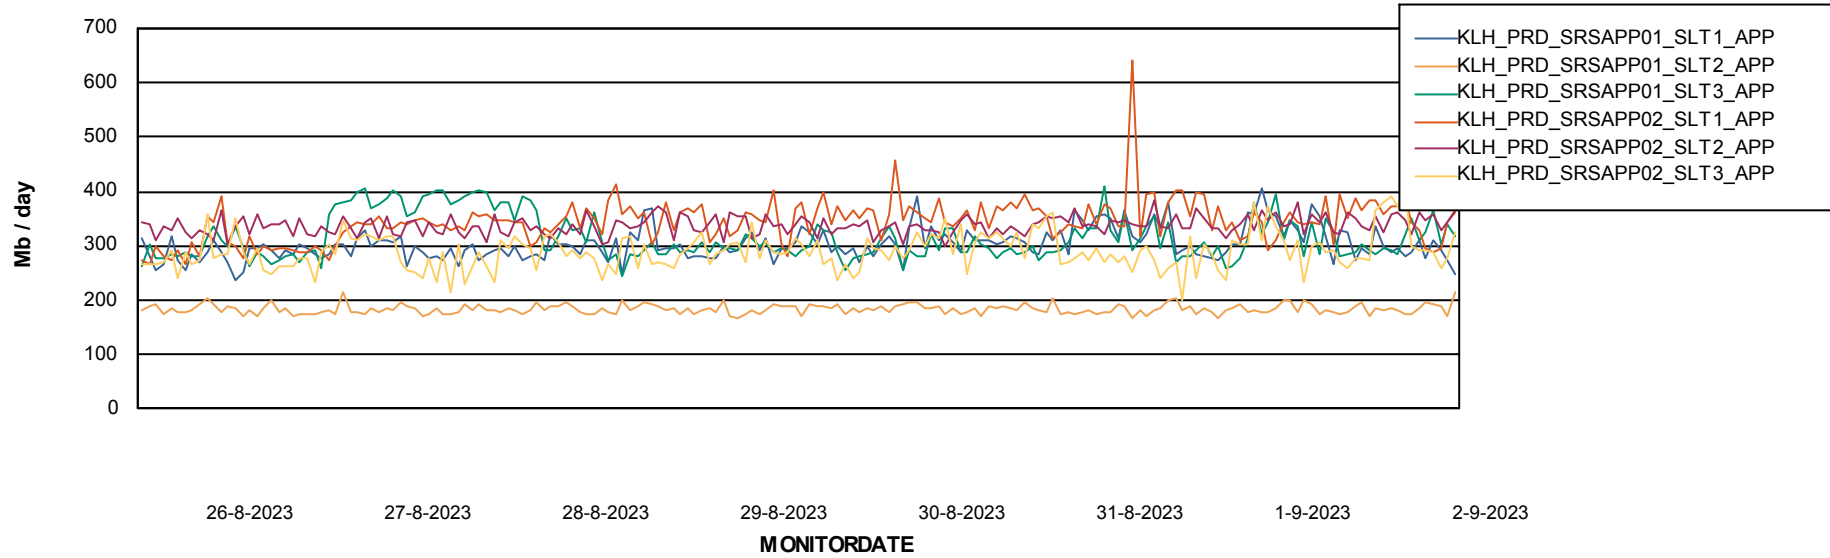

ABSSolute Application Server Services

Avg memory used per ABS Server Service