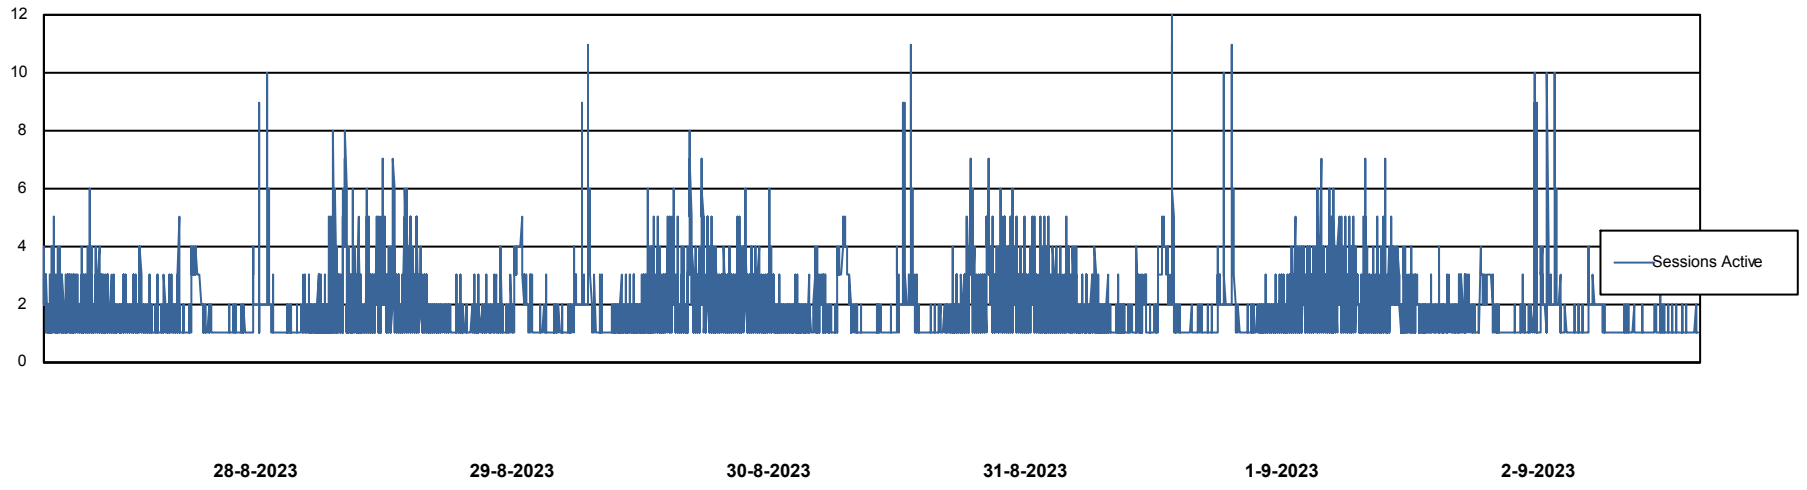

Weekly SLA Customer Report

Customer KLH_Production (24/7)
Database ID 139

Database Performance KLHDB_BI

Weekly SLA Customer Report

Customer KLH_Production (24/7)
Database ID 139

Database Performance KLHDB_Production

Weekly SLA Customer Report

Customer KLH_Production (24/7)
Database ID 139

Database Performance KLHDB_Standby

DB Processes Max 0
DB Processes Max 4
DB Processes Max 1,000

Weekly SLA Customer Report

Customer KLH_Production (24/7)
Database ID 139