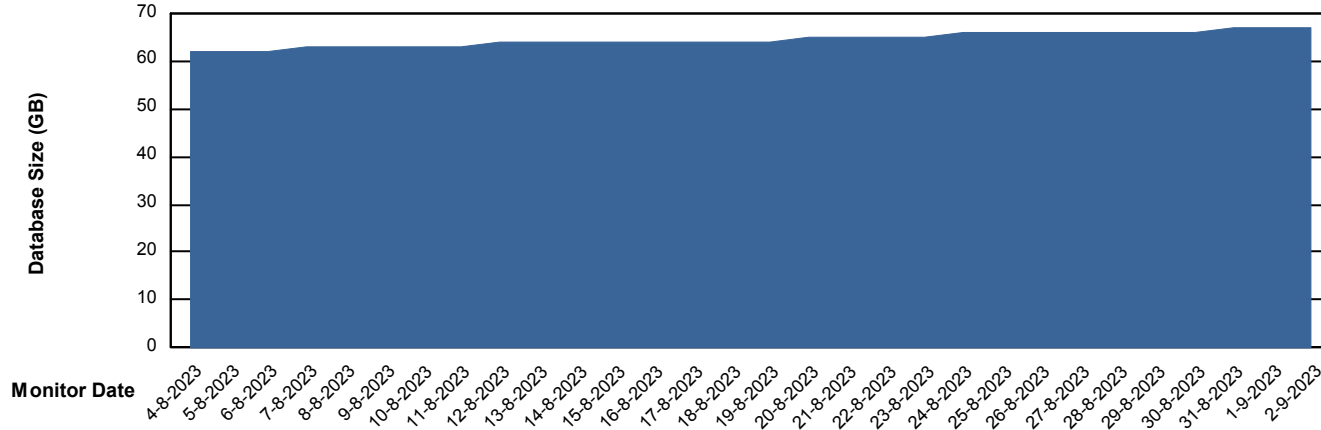

Weekly SLA Customer Report

Customer KLH_Production (24/7)
Database ID 139

Database Performance KLHDB_Standby

DB Processes Max 0
DB Processes Max 4
DB Processes Max 1,000

Weekly SLA Customer Report

Customer KLH_Production (24/7)
Database ID 139

DATABASE SIZE KLHDB_BI

Database growth over last month

DATABASE SIZE KLHDB_Production

Database growth over last month

Weekly SLA Customer Report

Customer KLH_Production (24/7)
Database ID 139

Database Tablespace KLHDB_BI