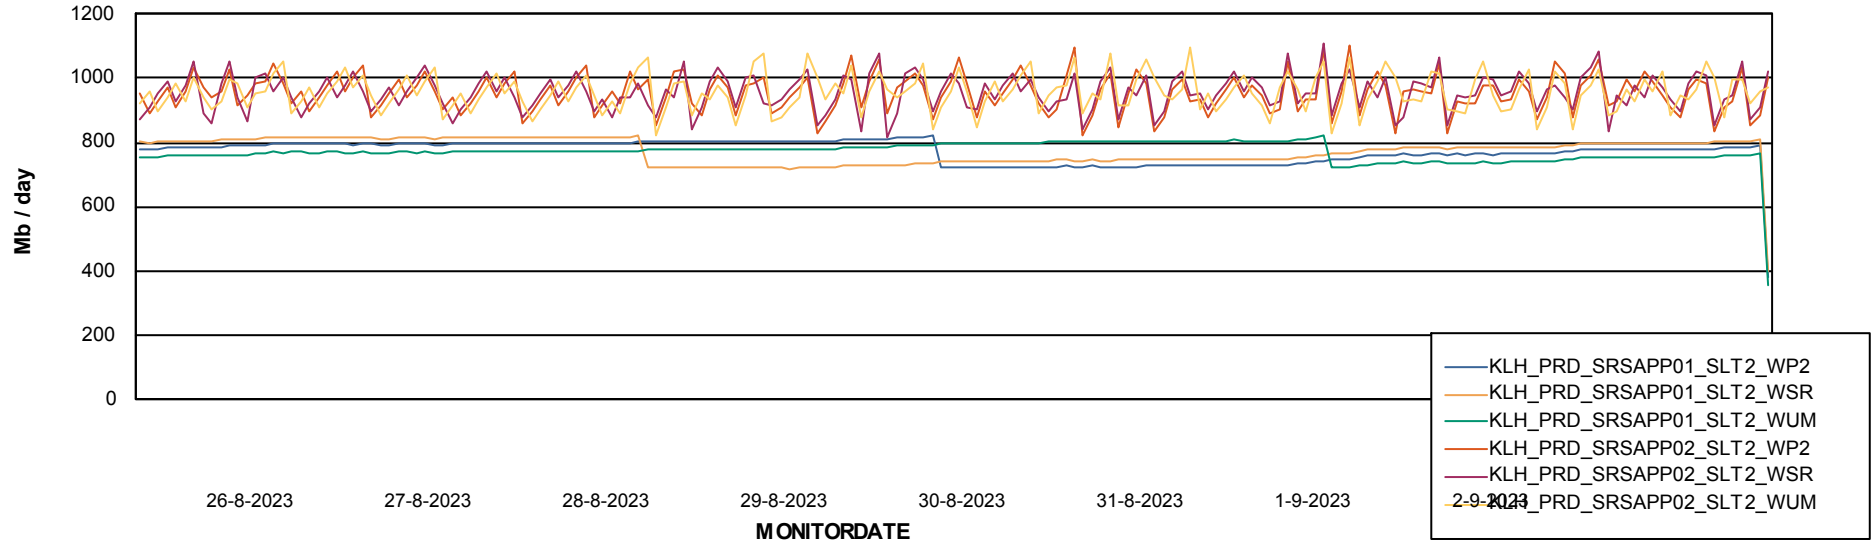

Avg memory used per ReportServer Service

Weekly SLA Customer Report

Customer KLH_Production (24/7)
Database ID 139

ABSSolute Web Component Services

Avg memory used per ABS Web component

Weekly SLA Customer Report