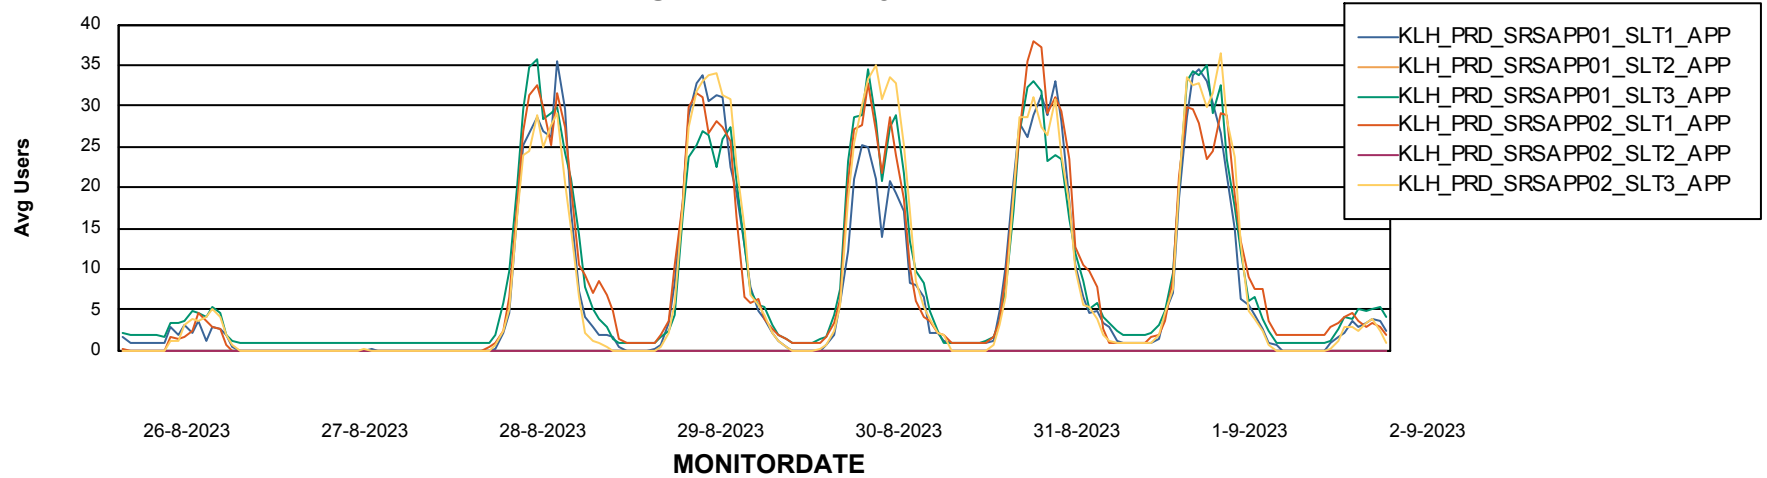

Avg users per day per ABS server