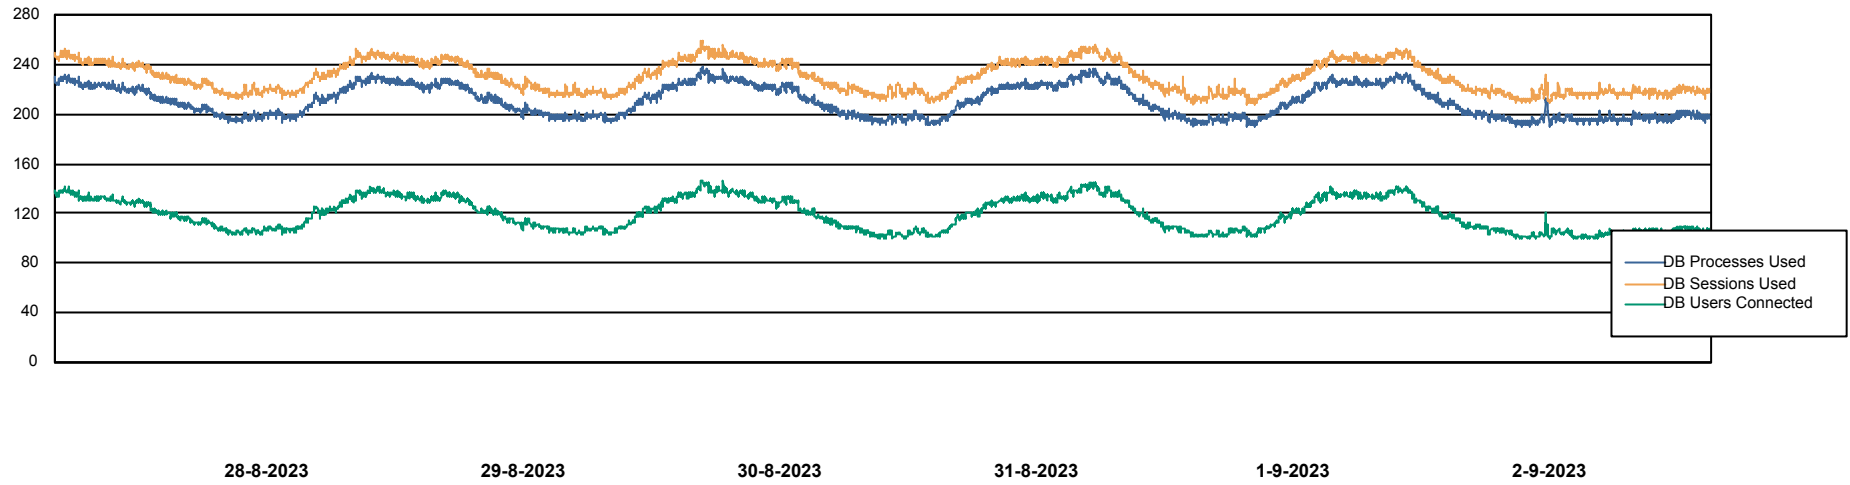

Weekly SLA Customer Report

Customer KLH_Production (24/7)
Database ID 139

Database Performance KLHDB_BI

Weekly SLA Customer Report

Customer KLH_Production (24/7)
Database ID 139

Database Performance KLHDB_Production