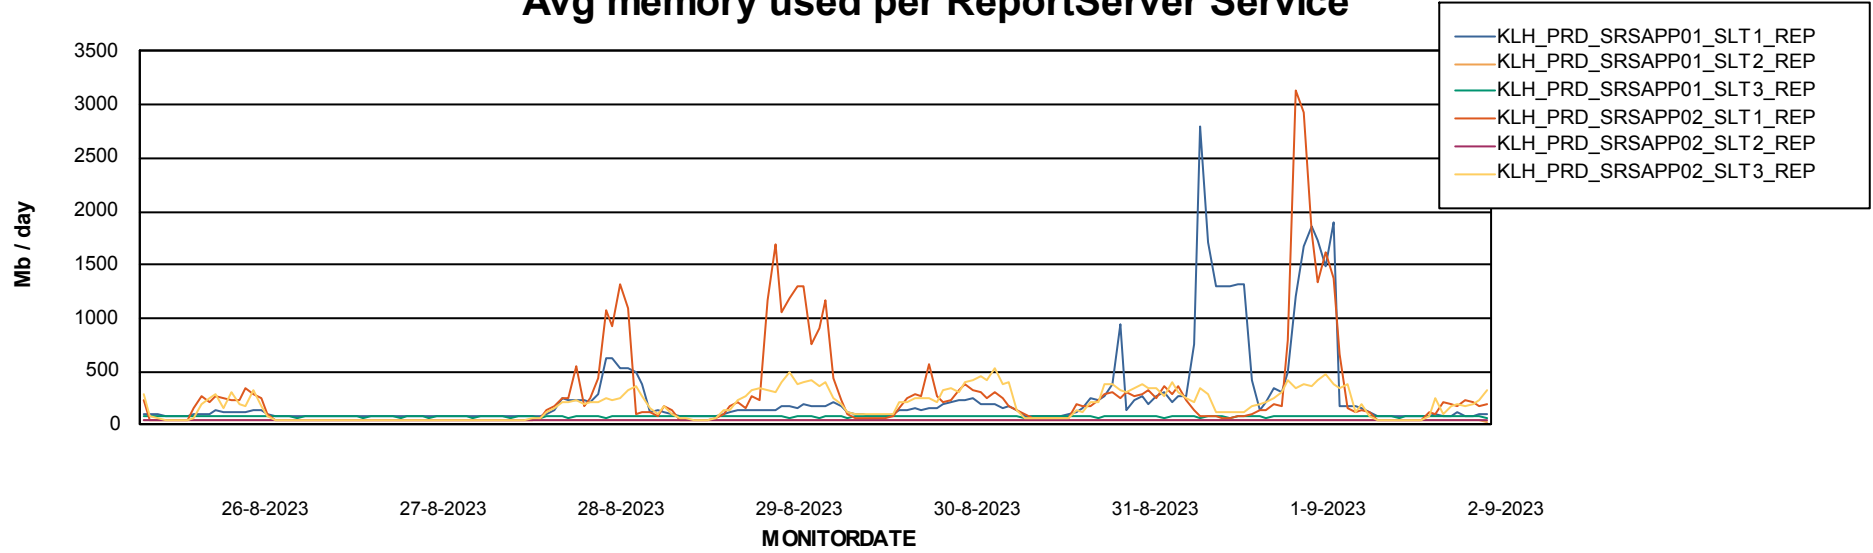

ABSSolute Application ReportServer Services

Avg memory used per ReportServer Service