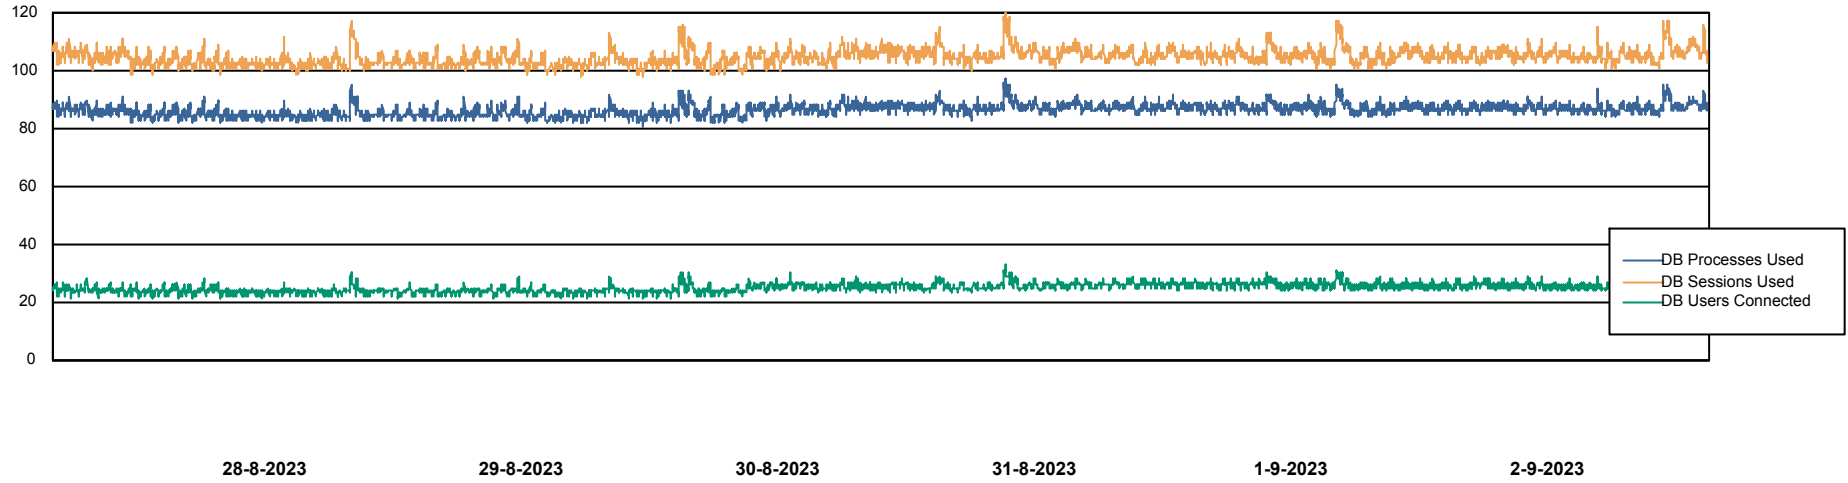

Database Performance BI-DBSRV_DB