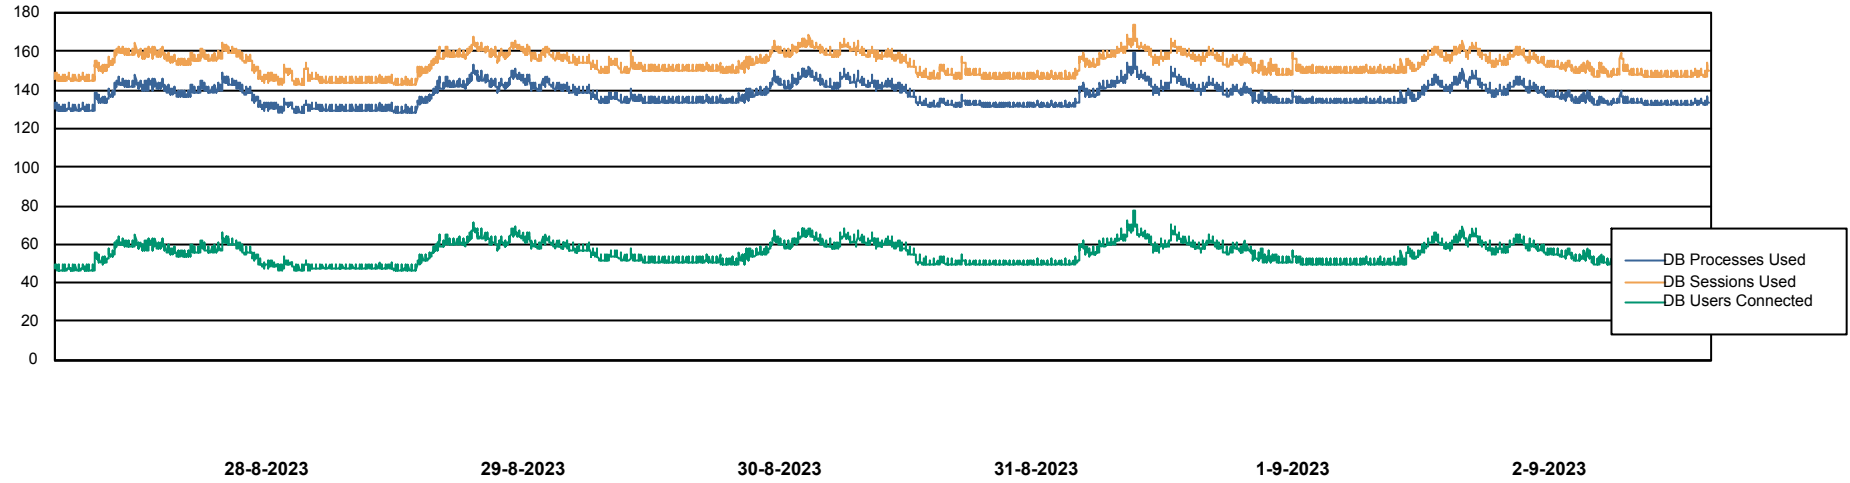

Weekly SLA Customer Report

Customer KBR_Production
Database ID 117

Database Performance BI-DBSRV_DB

Weekly SLA Customer Report

Customer KBR_Production
Database ID 117

Database Performance KBR_PRD_DB-SRV1_DB

Weekly SLA Customer Report

Customer KBR_Production
Database ID 117

Database Performance KBR_PRD_DB-SRV2_SDB

DB Processes Max 1,000

Weekly SLA Customer Report

Customer KBR_Production
Database ID 117

DATABASE SIZE BI-DBSRV_DB