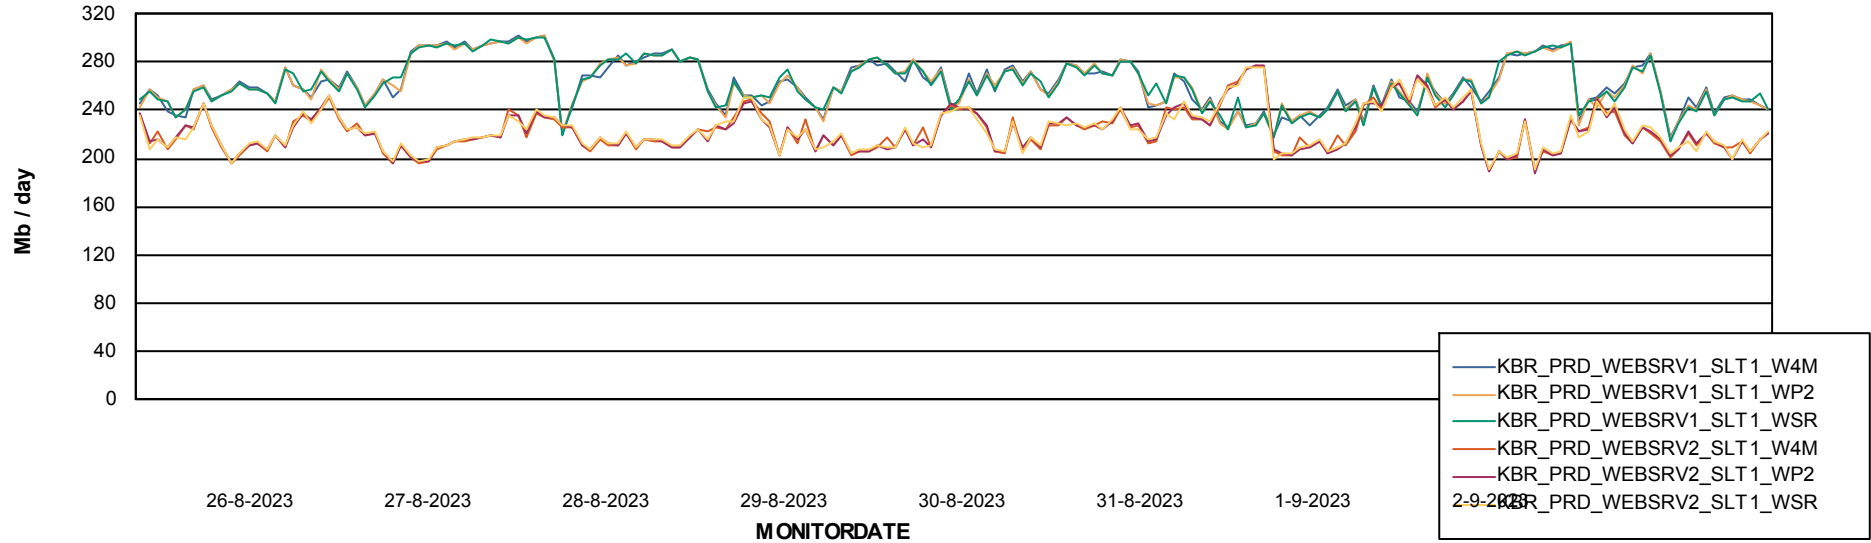

ABSSolute Web Component Services

Avg memory used per ABS Web component