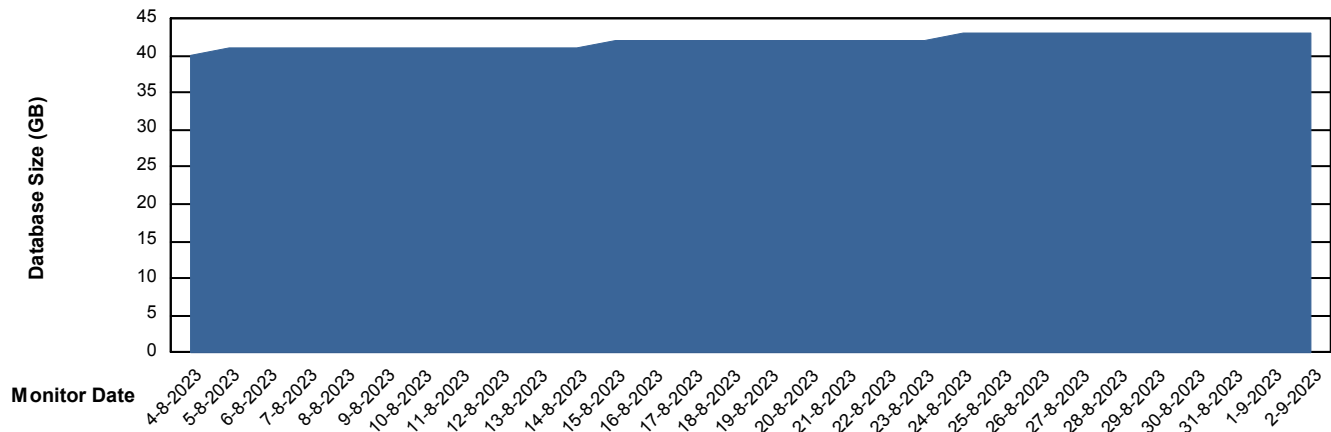

Weekly SLA Customer Report

Customer KBR_Production
Database ID 117

Database Performance BI-DBSRV_DB

Weekly SLA Customer Report

Customer KBR_Production
Database ID 117

Database Performance KBR_PRD_DB-SRV1_DB

Weekly SLA Customer Report

Customer KBR_Production
Database ID 117

Database Performance KBR_PRD_DB-SRV2_SDB

DB Processes Max 1,000

Weekly SLA Customer Report

Customer KBR_Production
Database ID 117

DATABASE SIZE BI-DBSRV_DB

Database growth over last month

DATABASE SIZE KBR_PRD_DB-SRV1_DB

Database growth over last month

Weekly SLA Customer Report

Customer KBR_Production
Database ID 117

Database Tablespace BI-DBSRV_DB

Date	Tablespace Name	Filesize (Gb)	Usedsize (Gb)	Percentage free
2-9-2023	ABSDATA	19	15	16
	INDX	23	18	20
1-9-2023	ABSDATA	19	15	16
	INDX	23	18	21
31-8-2023	ABSDATA	19	15	17
	INDX	23	18	21
30-8-2023	ABSDATA	19	15	17
	INDX	23	18	21
29-8-2023	ABSDATA	19	15	17
	INDX	23	18	21
28-8-2023	ABSDATA	19	15	17
	INDX	23	18	21
27-8-2023	ABSDATA	19	15	17
	INDX	22	18	16