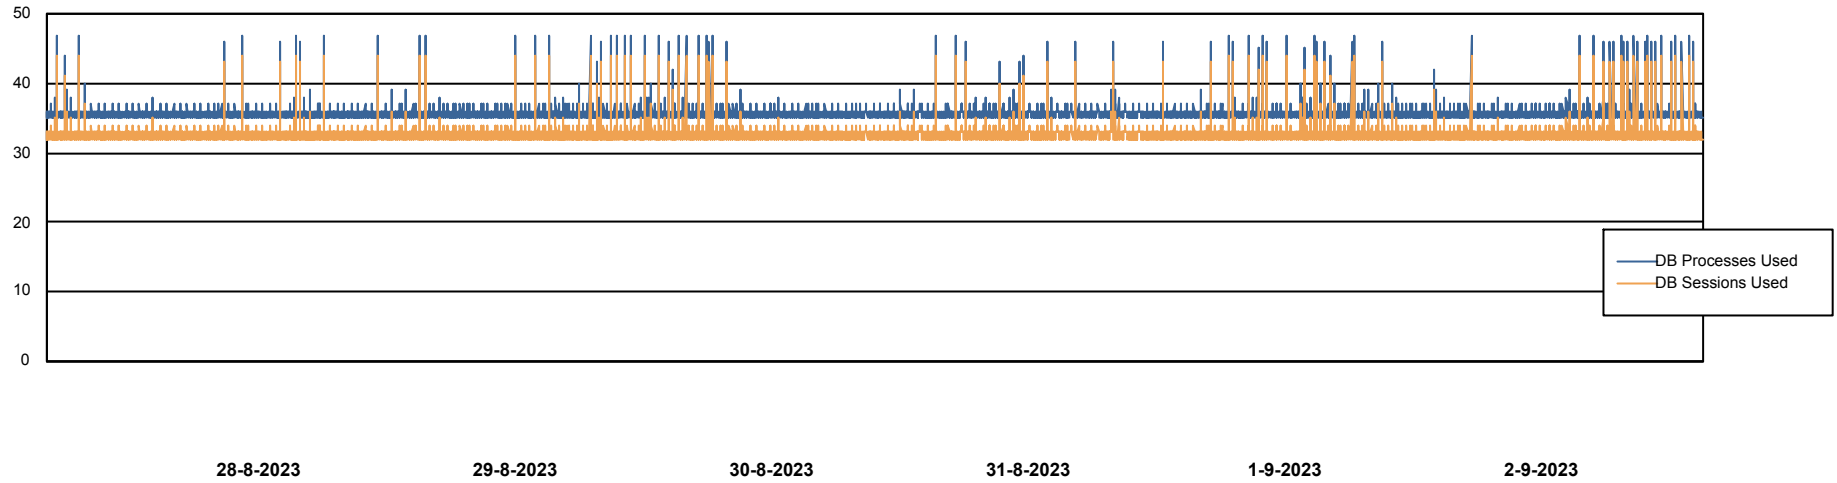

Database Performance KBR_PRD_DB-SRV2_SDB

DB Processes Max 1,000