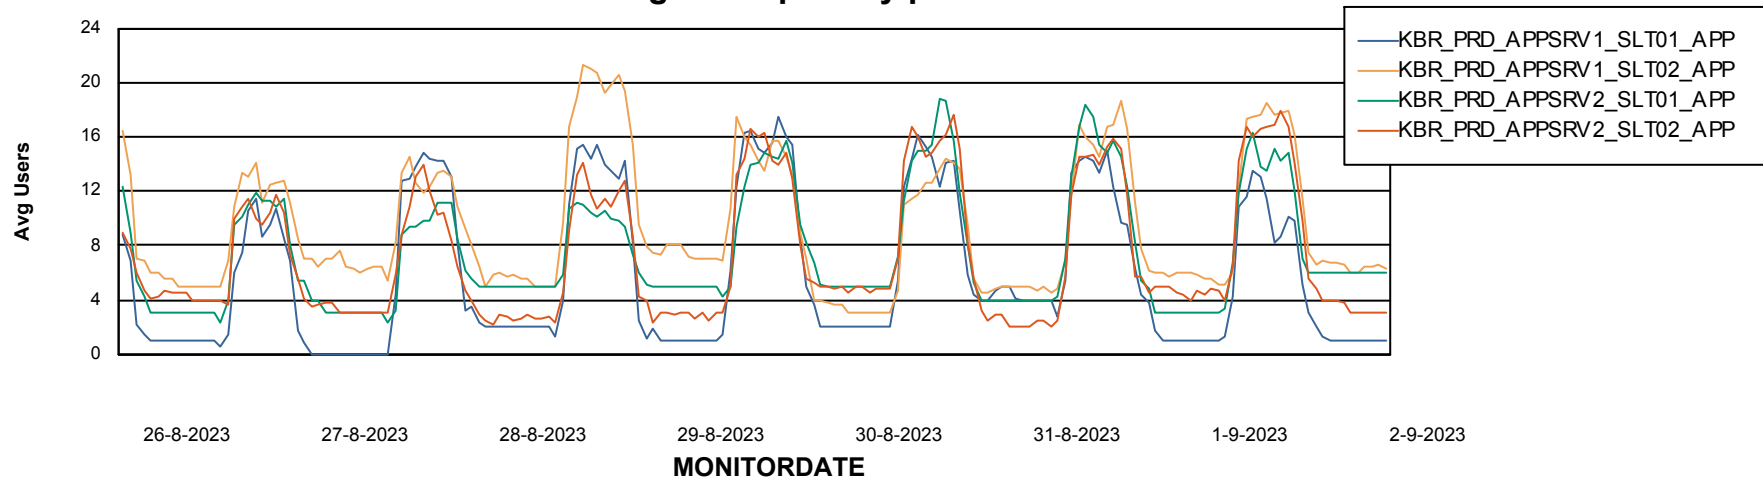

Avg memory used per ABS Server Service

Weekly SLA Customer Report

Customer KBR_Production
Database ID 117

ABSolute Application Server Services

Avg memory used per ReportServer Service

Avg users per day per ABS server