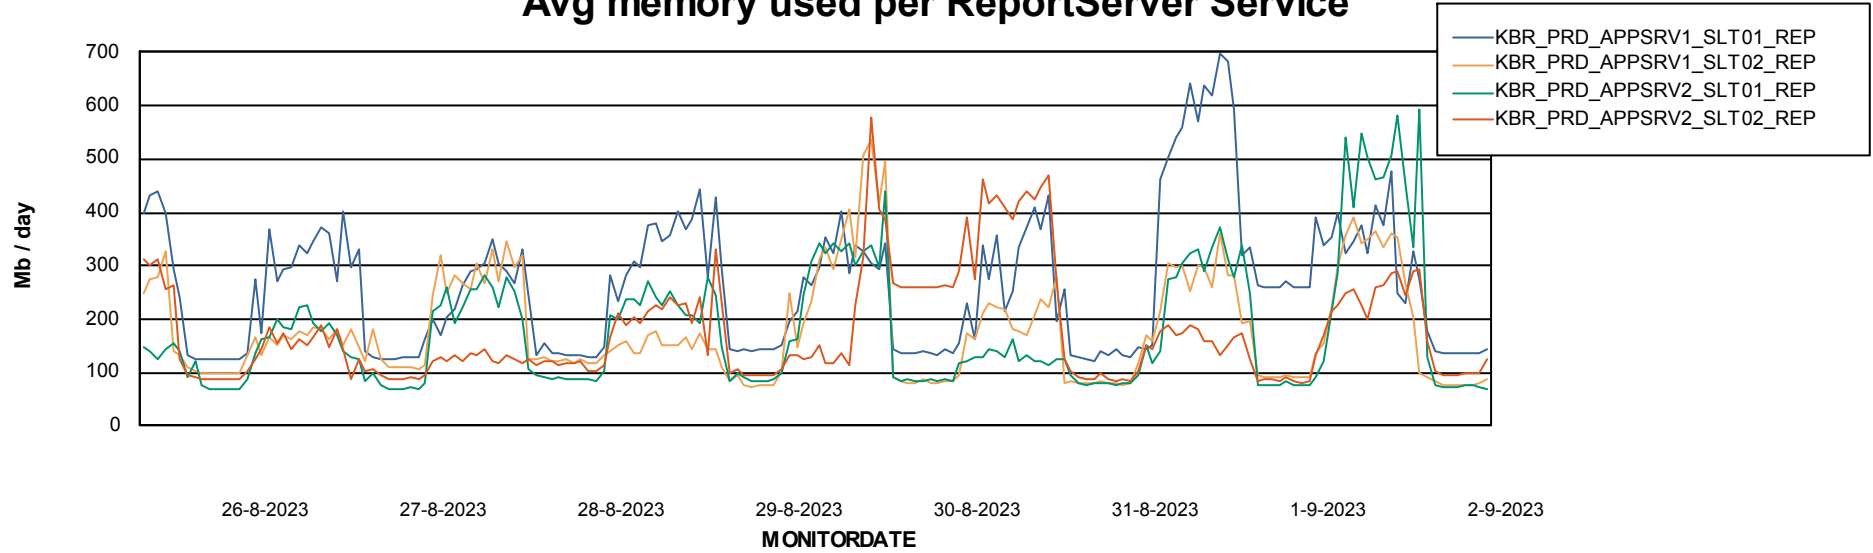

Avg memory used per ABS Server Service

Weekly SLA Customer Report

Customer KBR_Production
Database ID 117

ABSolute Application Server Services

Avg memory used per ReportServer Service

Avg users per day per ABS server