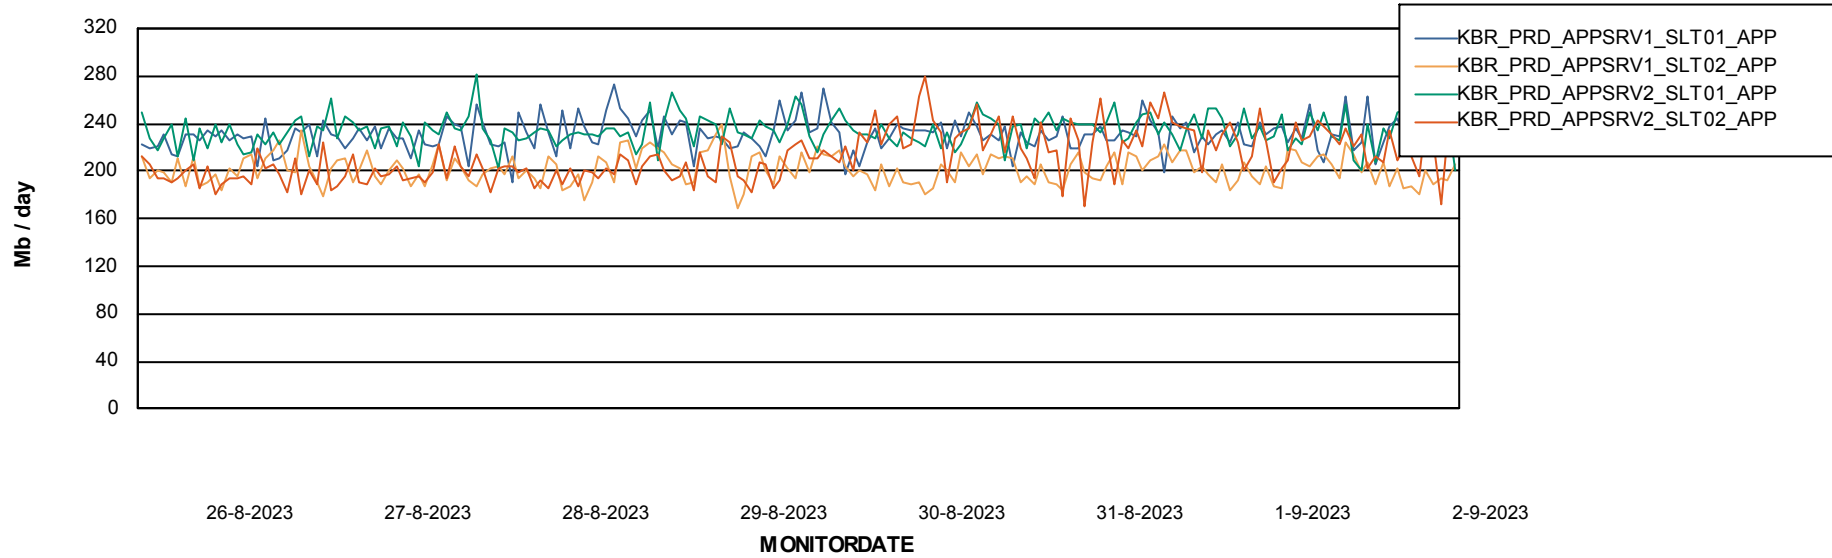

ABSSolute Application Server Services

Avg memory used per ABS Server Service