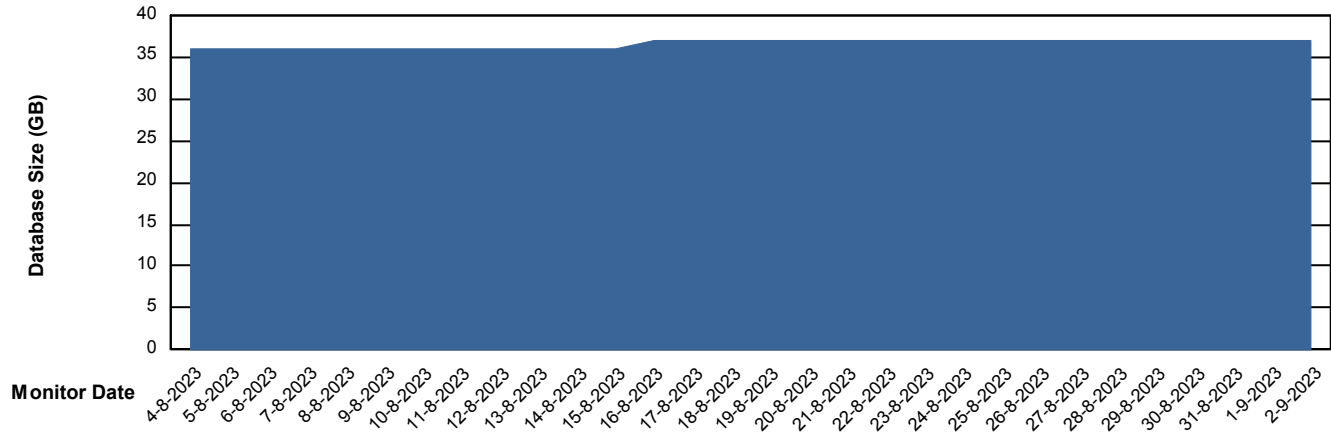

DATABASE SIZE BI-DBSRV_DB

Database growth over last month