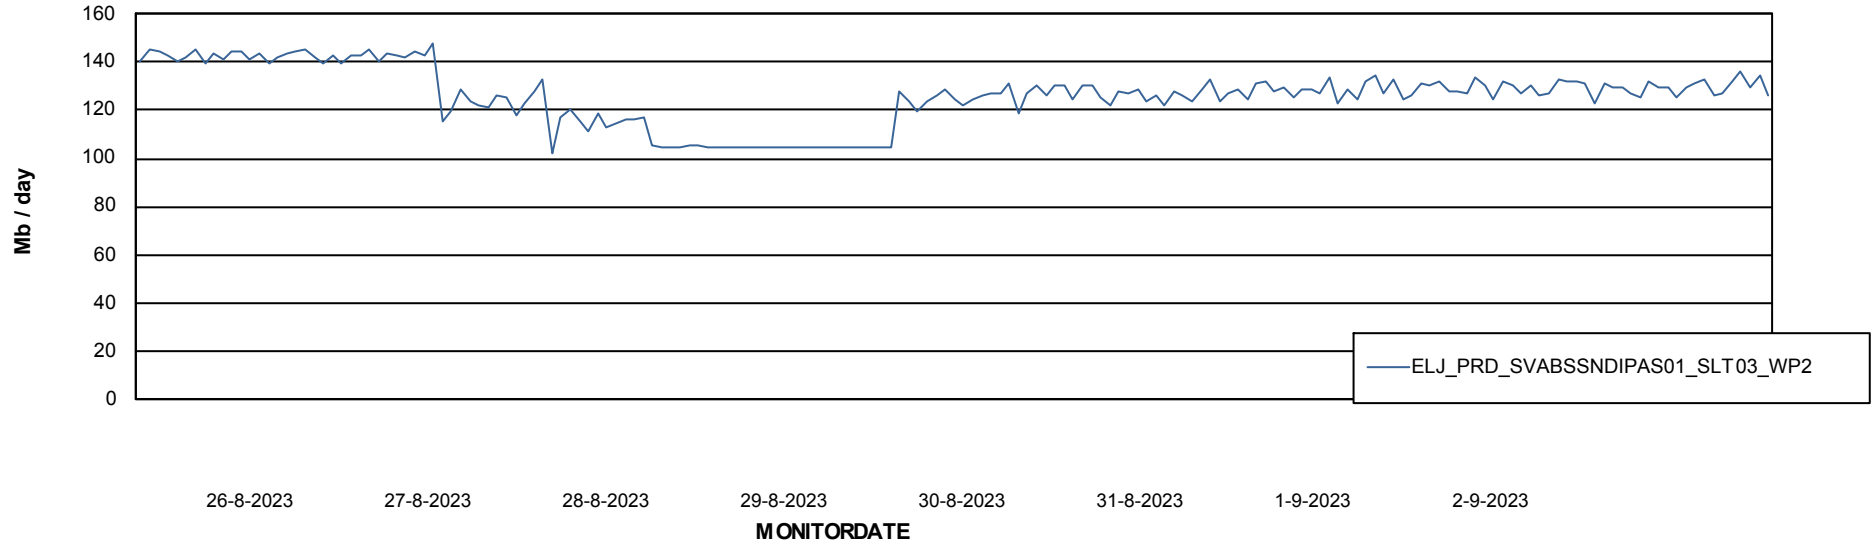

ABSSolute Web Component Services

Avg memory used per ABS Web component