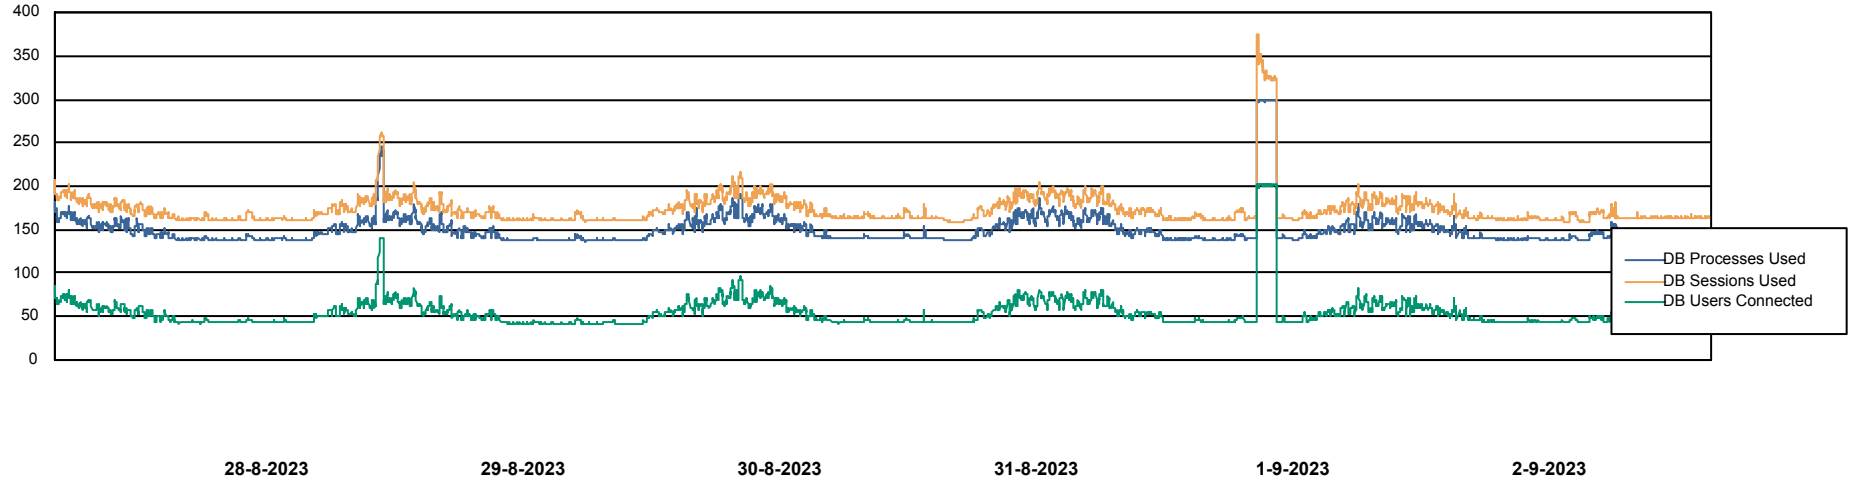

Database Performance ELJ_FRASEQXPRDDB01_PROD_DB