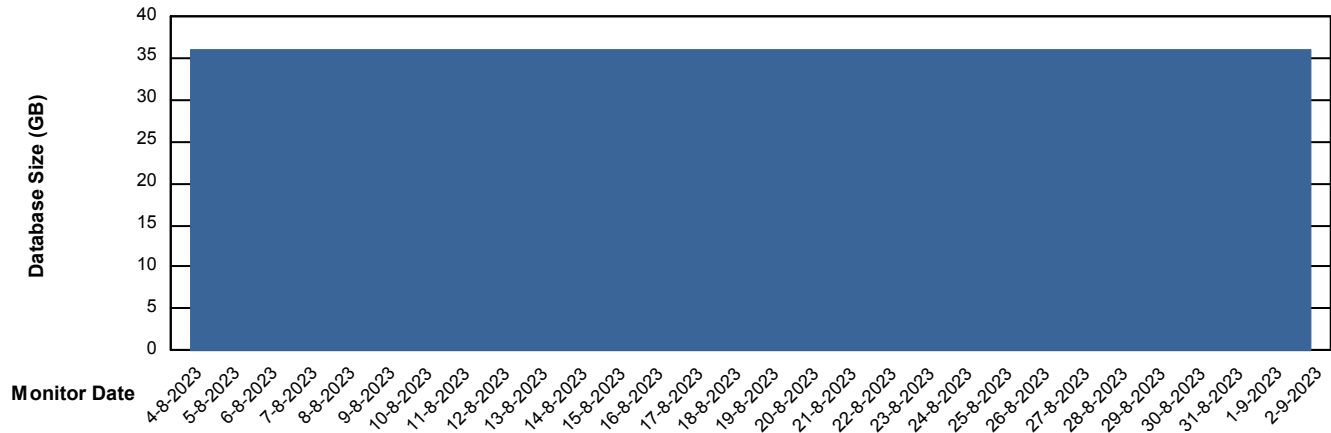

# Weekly SLA Customer Report

Customer ELJ Production  
Database ID 72

DATABASE SIZE ELJ\_FRASEQXPRDDB01\_PROD\_DB

### Database growth over last month

DATABASE SIZE ELJDB\_BI\_FRASEQXPRDDB03

### Database growth over last month