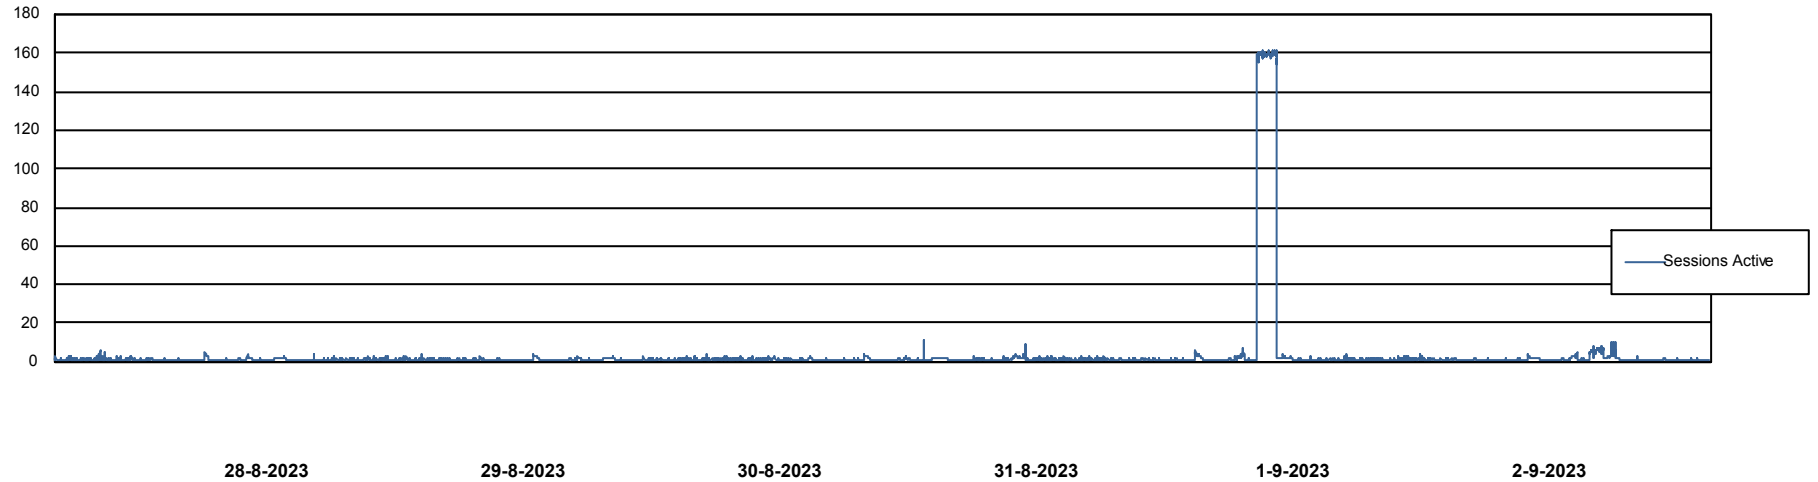

Database Performance ELJ_FRASEQXPRDDB01_PROD_DB