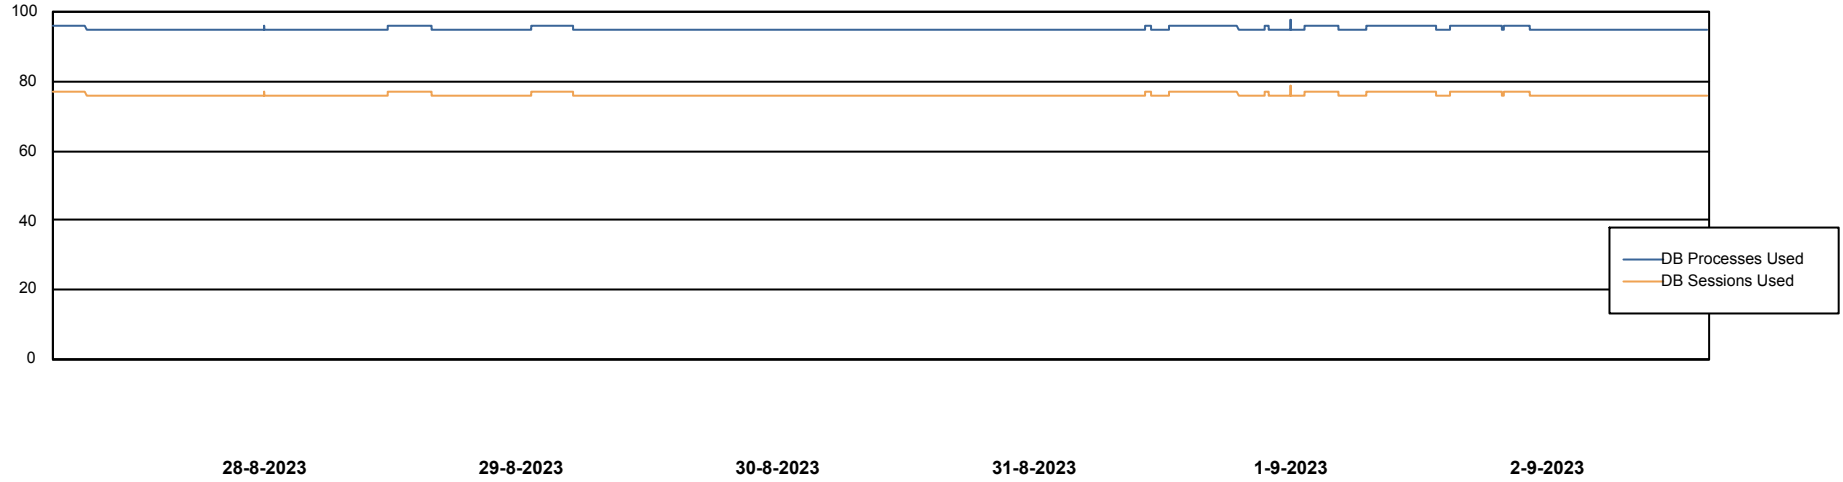

# Weekly SLA Customer Report

Customer ELJ Production  
Database ID 72

Database Performance ELJ\_FRASEQXPRDDB02\_STB\_DB

DB Processes Max 1,000  
DB Processes Max 0