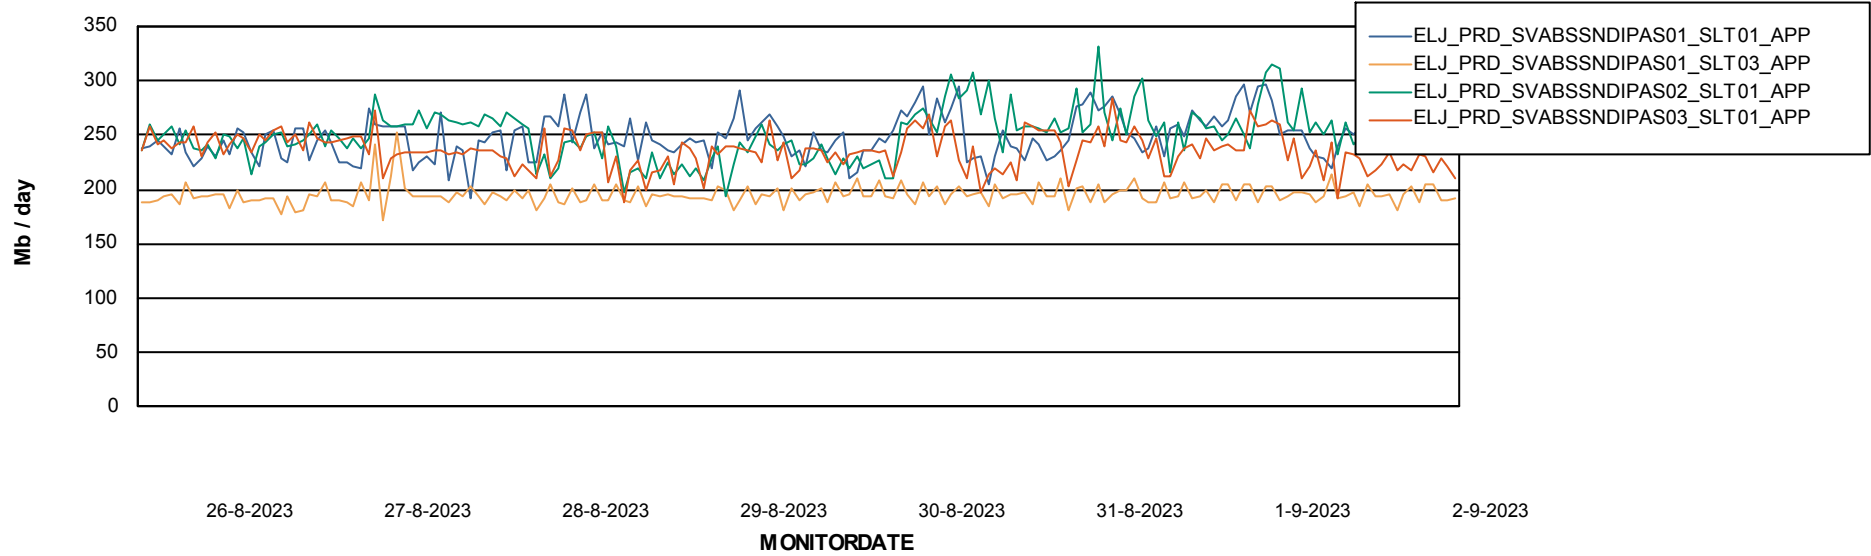

ABSSolute Application Server Services

Avg memory used per ABS Server Service