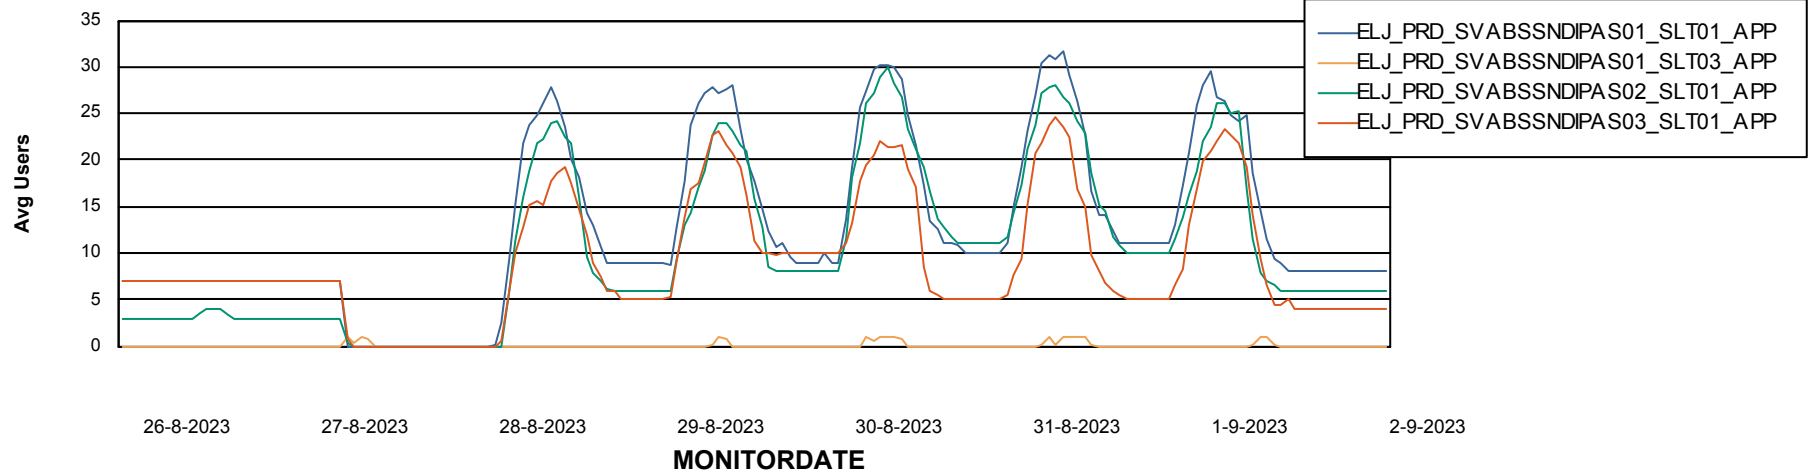

Avg users per day per ABS server