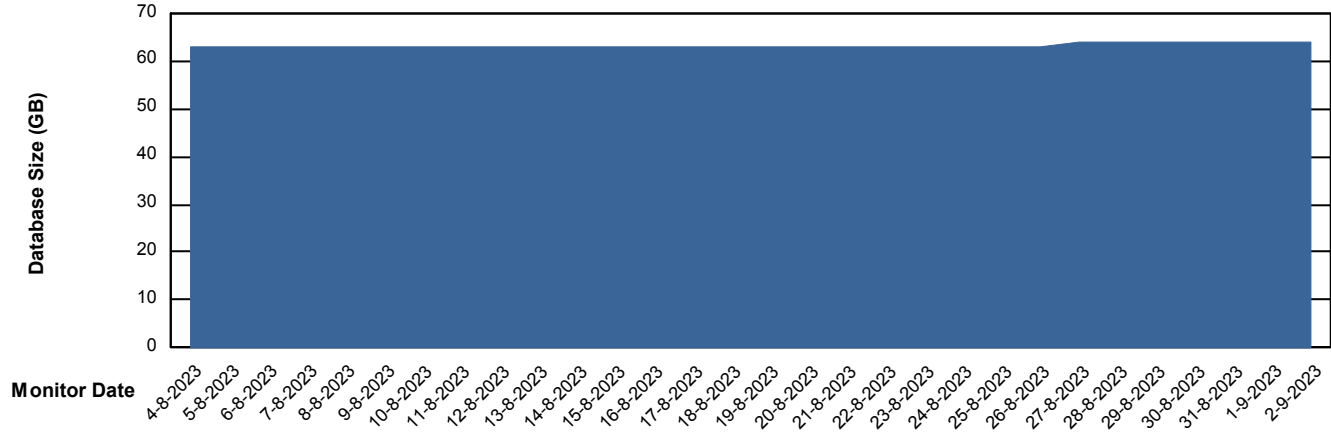

DATABASE SIZE ELJ_FRASEQXPRDDB01_PROD_DB

Database growth over last month