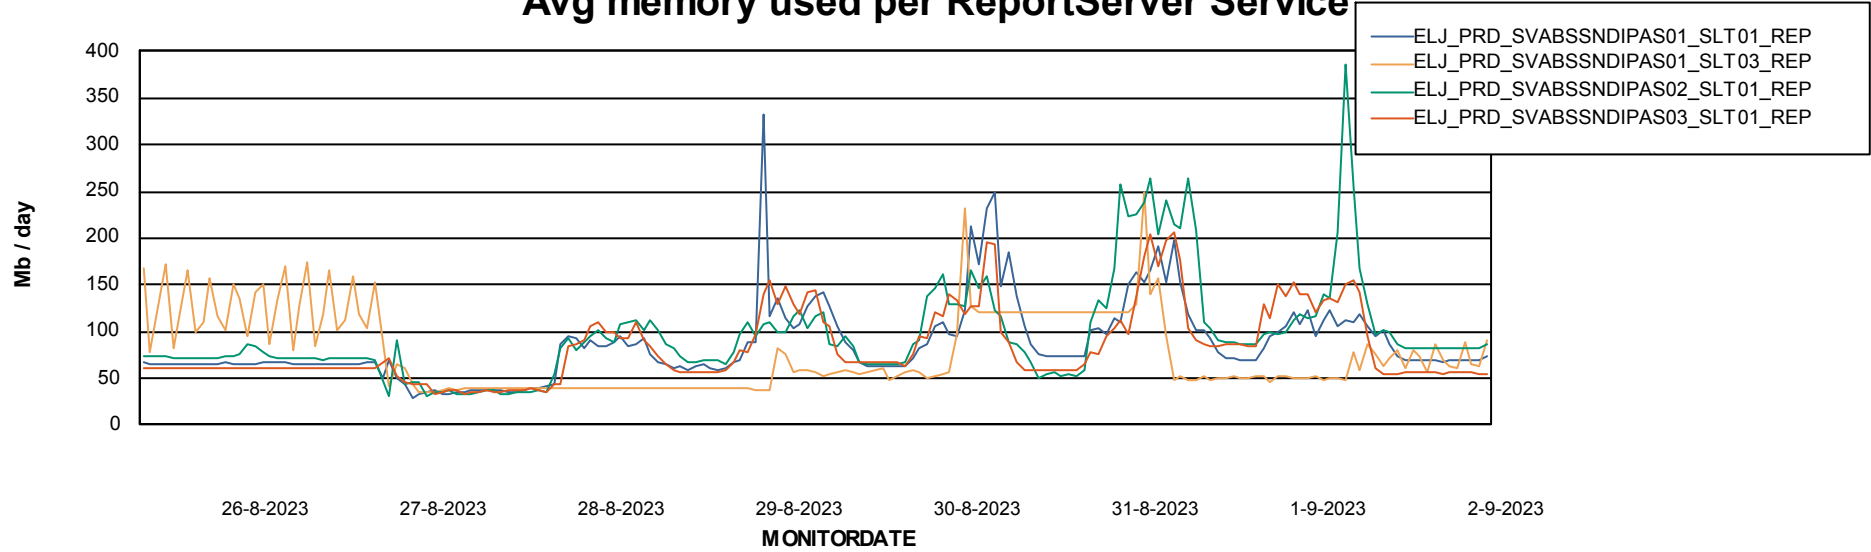

ABSSolute Application ReportServer Services

Avg memory used per ReportServer Service