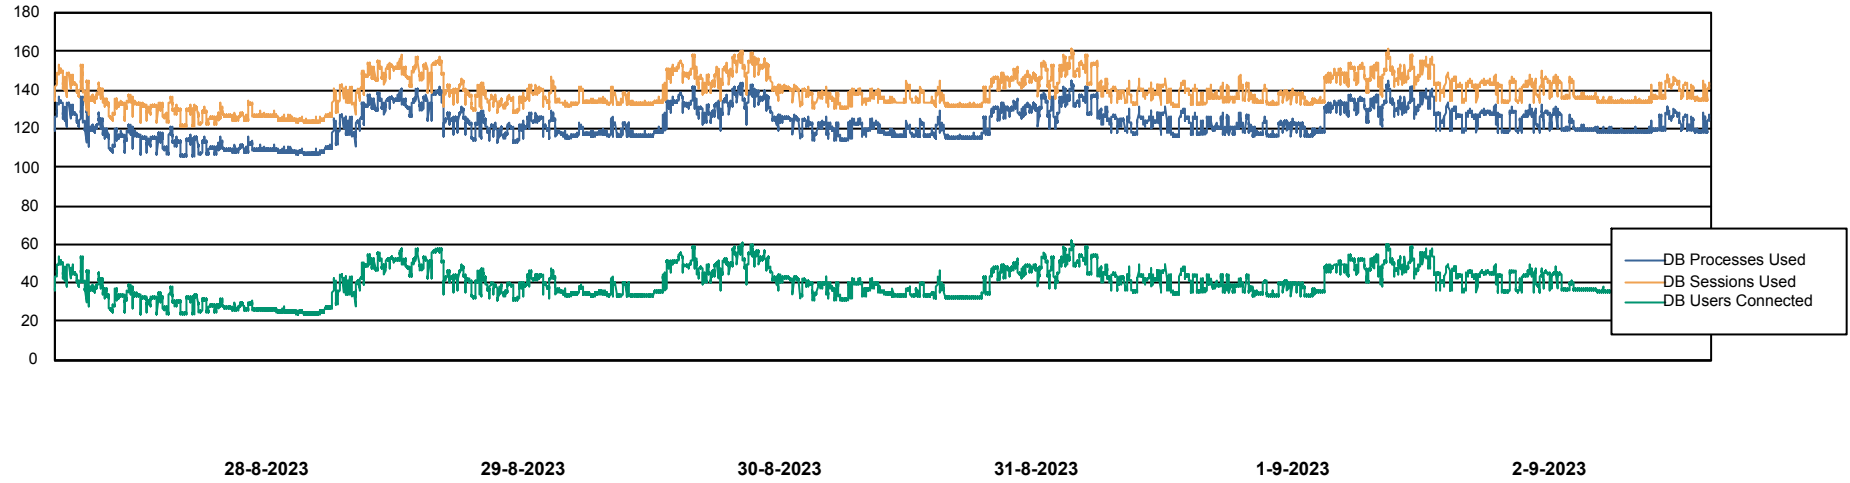

Weekly SLA Customer Report

Customer ECL_Production
Database ID 156

Harddisk Usage ECL_PRD_ECLABS-WEB

	Free disk space on C: (%)	Total disk space on C: (Gb)	Used disk space on C: (Gb)
2-9-2023	57	99	43
1-9-2023	57	99	43
31-8-2023	57	99	43
30-8-2023	57	99	43
29-8-2023	57	99	43
28-8-2023	57	99	43
27-8-2023	57	99	43

Weekly SLA Customer Report

Customer ECL_Production
Database ID 156

Database Performance ECL_PRD_ECLABS_DB_Production

Weekly SLA Customer Report

Customer ECL_Production
Database ID 156

Database Performance ECL_TEST_ECLABS-TEST_DB_STB (ECL_Standby DB)