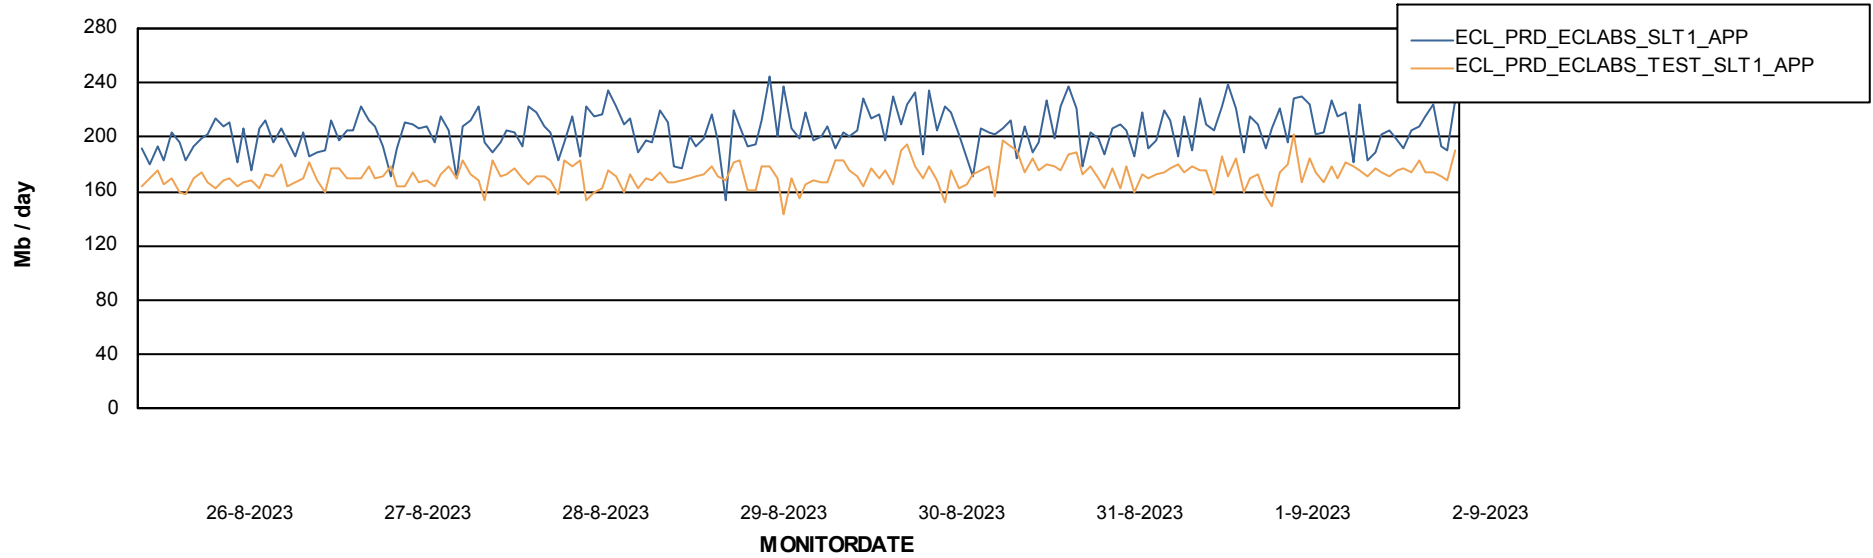

Weekly SLA Customer Report

Customer ECL_Production
Database ID 156

Standby Database Health ECL_Production

Recovery lag for last 7 days

Weekly SLA Customer Report

Customer ECL_Production
Database ID 156

ABSSolute Application Server Services

Avg memory used per ABS Server Service

Avg users per day per ABS server

Weekly SLA Customer Report

Customer ECL_Production
Database ID 156

ABSSolute Application ReportServer Services

Avg memory used per ReportServer Service