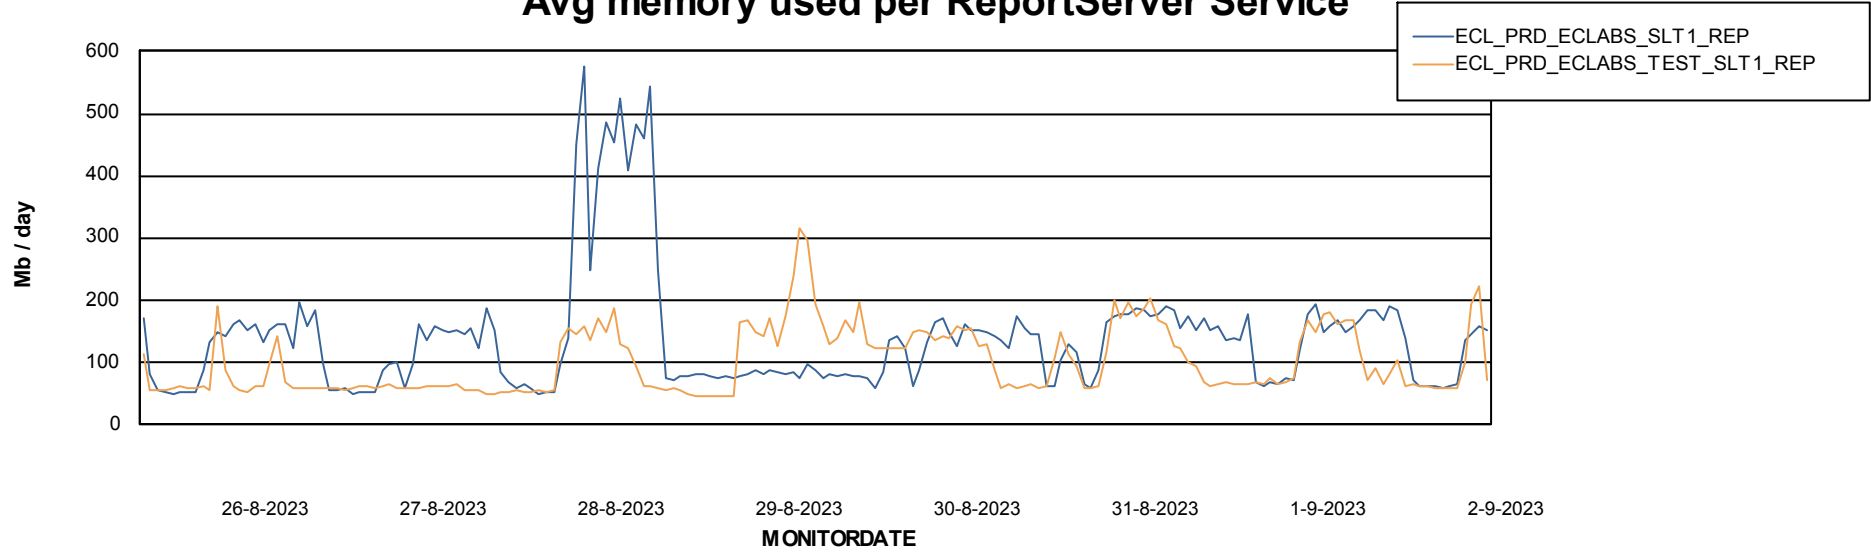

Avg memory used per ABS Server Service

Avg users per day per ABS server

Weekly SLA Customer Report

Customer ECL_Production
Database ID 156

ABSSolute Application ReportServer Services

Avg memory used per ReportServer Service