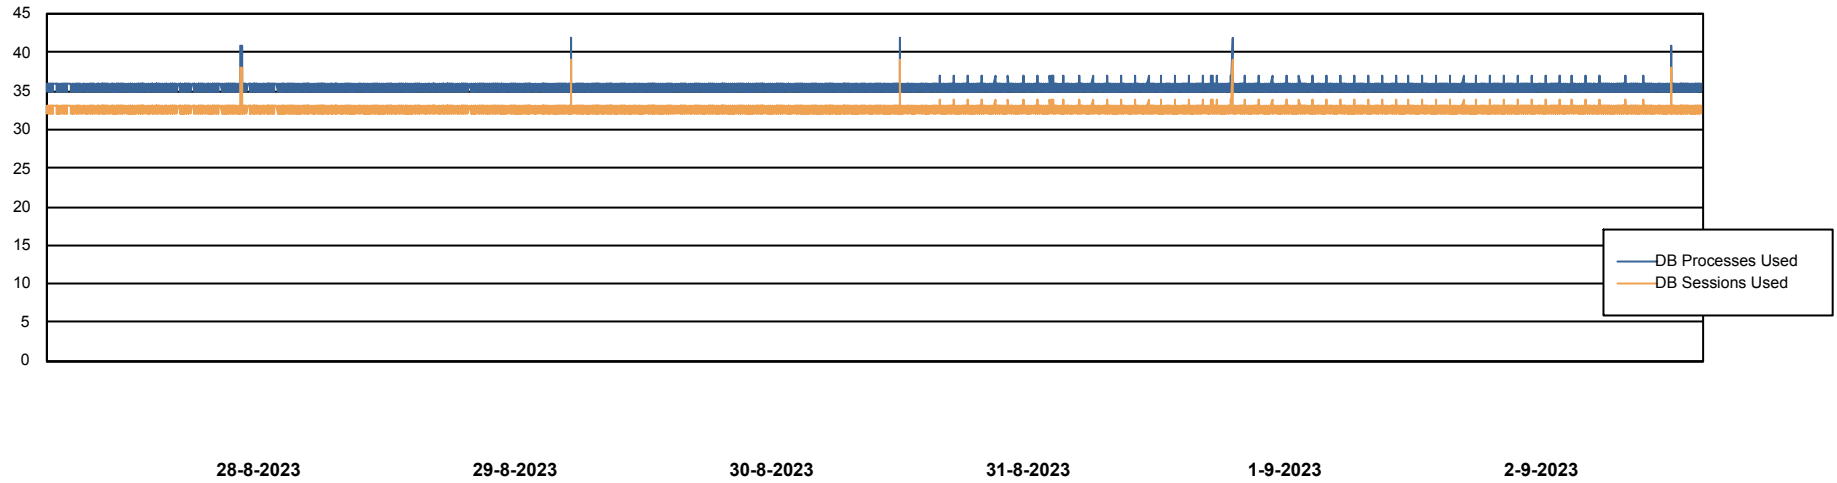

Weekly SLA Customer Report

Customer ECL_Production
Database ID 156

Database Performance ECL_PRD_ECLABS_DB_Production

Weekly SLA Customer Report

Customer ECL_Production
Database ID 156

Database Performance ECL_TEST_ECLABS-TEST_DB_STB (ECL_Standby DB)

DB Processes Max 1,000

Weekly SLA Customer Report

Customer ECL_Production
 Database ID 156

DATABASE SIZE ECL_PRD_ECLABS_DB_Production

Database growth over last month

Database Tablespace ECL_PRD_ECLABS_DB_Production