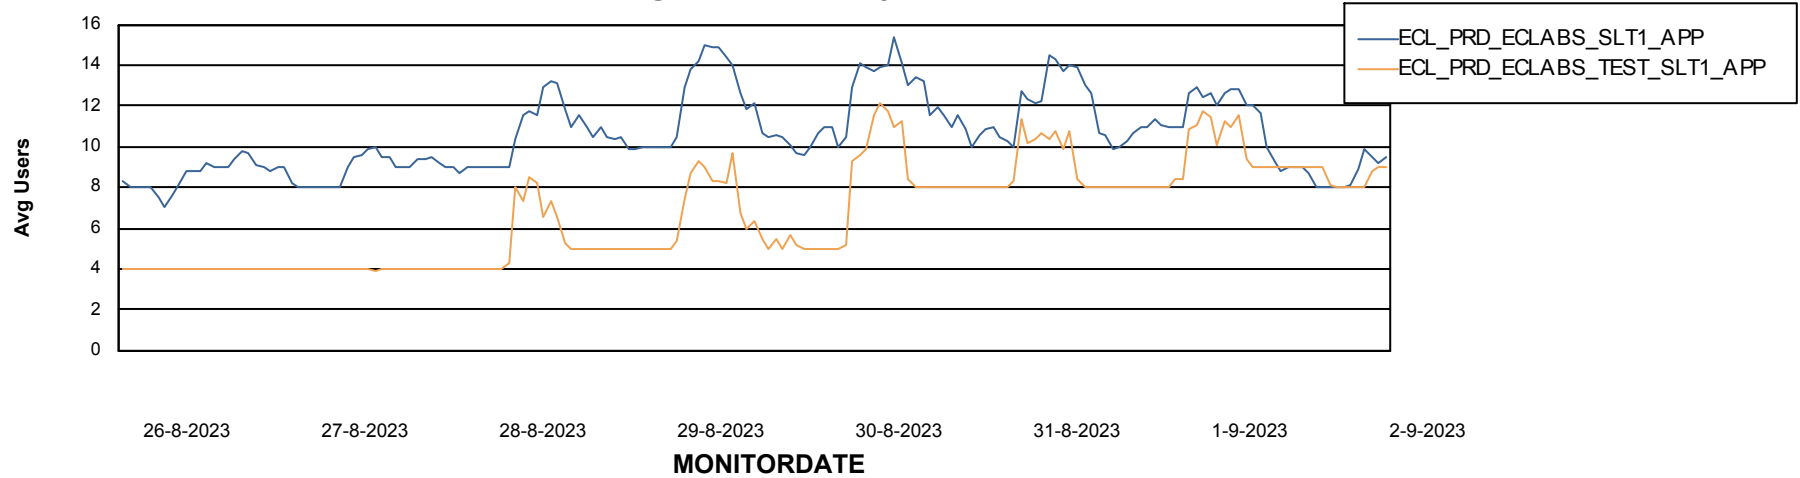

Avg users per day per ABS server