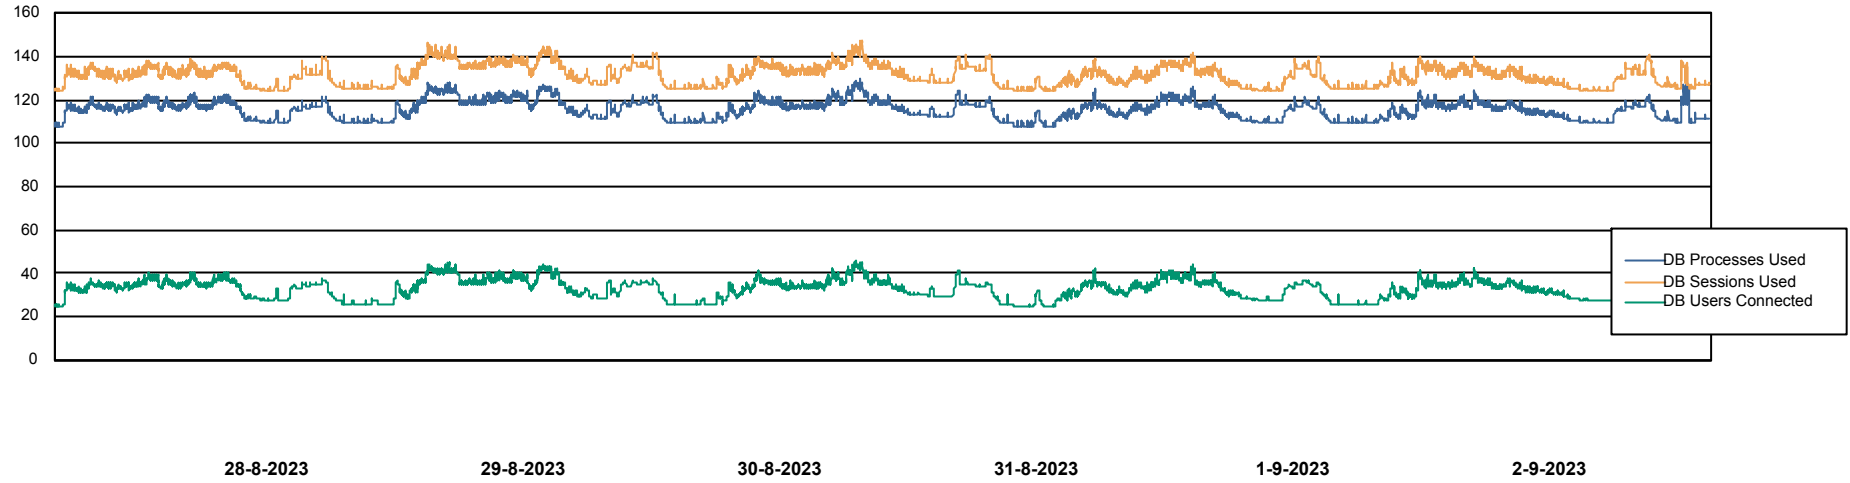

Weekly SLA Customer Report

Customer CUS_Production (24/7)
Database ID 131

Harddisk Usage CUS_PRD_ABSWEBPROD

	Free disk space on C: (%)	Total disk space on C: (Gb)	Used disk space on C: (Gb)
2-9-2023	90	199	21
1-9-2023	90	199	21
31-8-2023	90	199	20
30-8-2023	90	199	20
29-8-2023	90	199	20
28-8-2023	90	199	20
27-8-2023	90	199	20

Weekly SLA Customer Report

Customer CUS_Production (24/7)
Database ID 131

Database Performance CUS_ProdDB_Primary

Weekly SLA Customer Report

Customer CUS_Production (24/7)
Database ID 131

Database Performance CUS_ProdDB_Standby