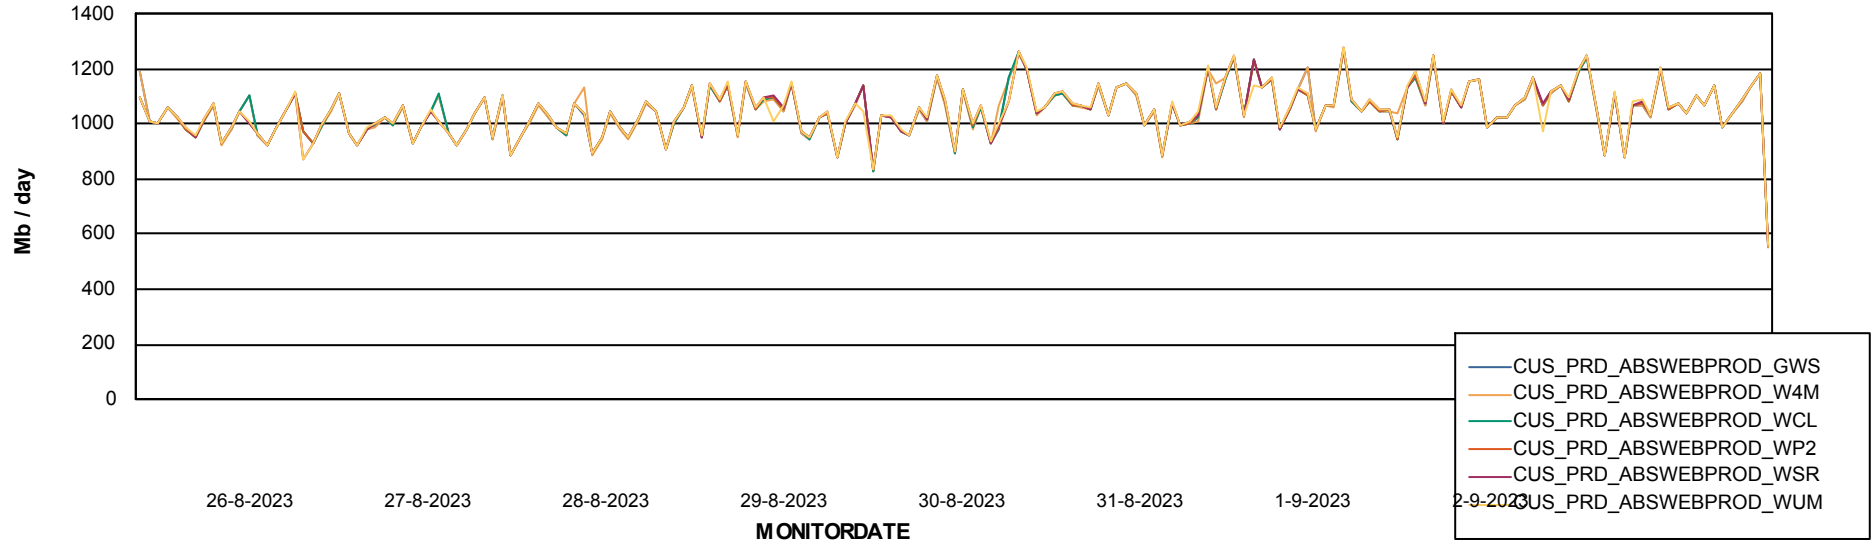

Avg memory used per ReportServer Service

Weekly SLA Customer Report

Customer CUS_Production (24/7)
Database ID 131

ABSSolute Web Component Services

Avg memory used per ABS Web component

Weekly SLA Customer Report