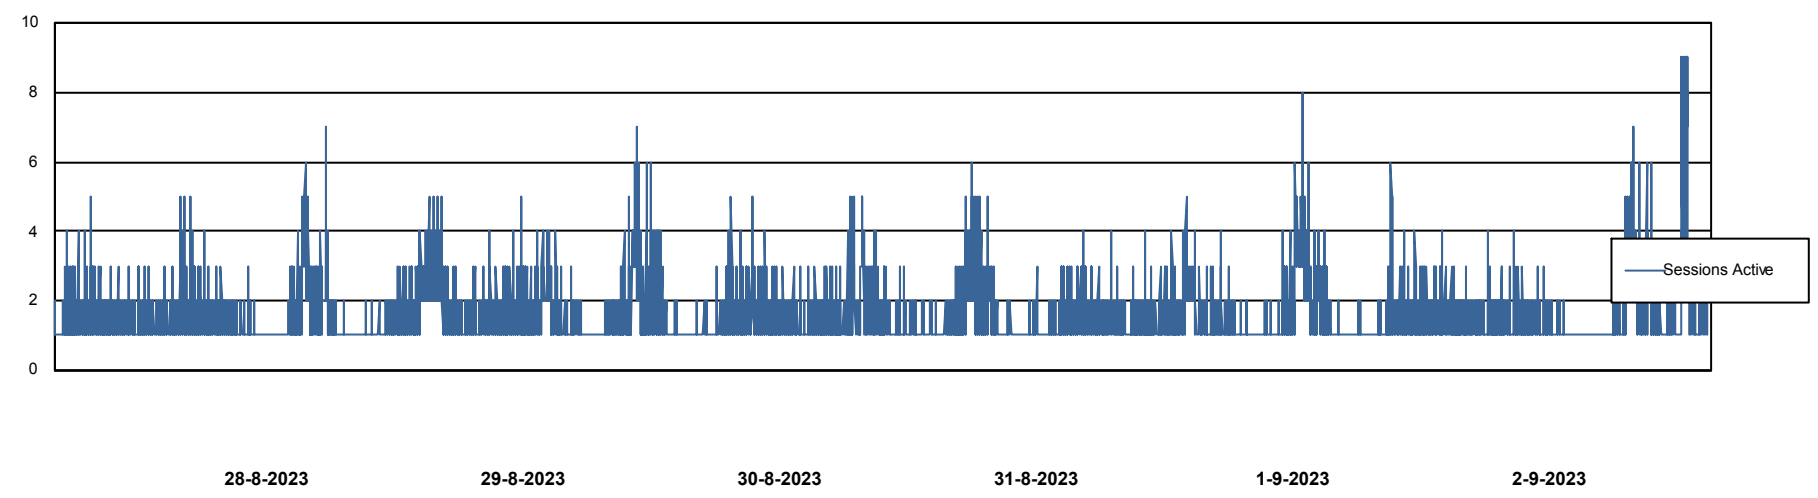

Weekly SLA Customer Report

Customer CUS_Production (24/7)
Database ID 131

Harddisk Usage CUS_PRD_ABSWEBPROD

	Free disk space on C: (%)	Total disk space on C: (Gb)	Used disk space on C: (Gb)
2-9-2023	90	199	21
1-9-2023	90	199	21
31-8-2023	90	199	20
30-8-2023	90	199	20
29-8-2023	90	199	20
28-8-2023	90	199	20
27-8-2023	90	199	20

Weekly SLA Customer Report

Customer CUS_Production (24/7)
Database ID 131

Database Performance CUS_ProdDB_Primary

Weekly SLA Customer Report

Customer CUS_Production (24/7)
Database ID 131

Database Performance CUS_ProdDB_Standby