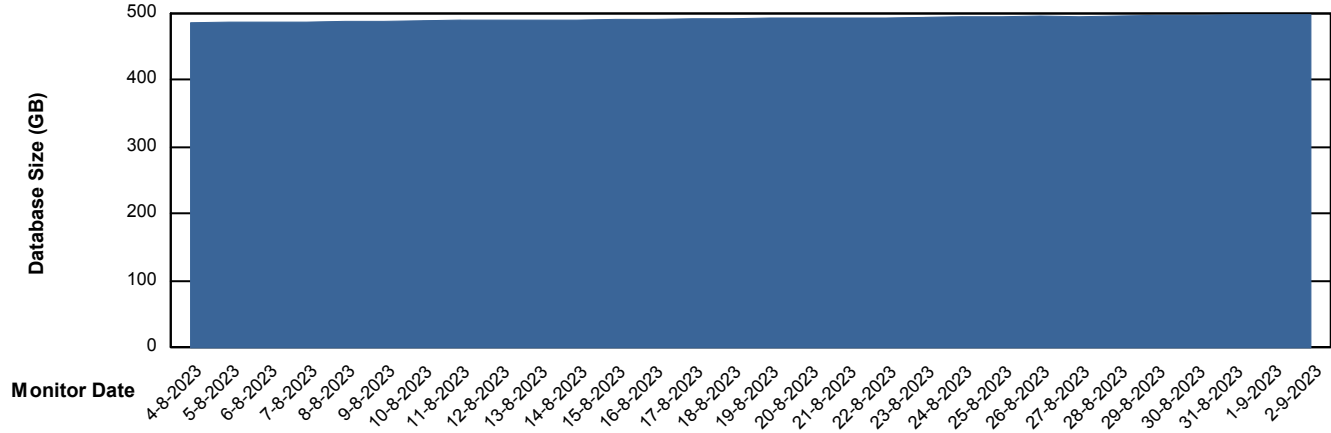

DB Processes Max 1,000

Weekly SLA Customer Report

Customer CUS_Production (24/7)
 Database ID 131

DATABASE SIZE CUS_ProdDB_Primary

Database growth over last month

Database Tablespace CUS_ProdDB_Primary

Date	Tablespace Name	Filesize (Gb)	Usedsize (Gb)	Percentage free
2-9-2023	ABSDATA	244	188	23
	INDX	355	296	17
1-9-2023	ABSDATA	244	188	23
	INDX	355	295	17
31-8-2023	ABSDATA	244	188	23
	INDX	355	295	17
30-8-2023	ABSDATA	244	188	23
	INDX	355	295	17
29-8-2023	ABSDATA	244	187	23
	INDX	355	295	17
28-8-2023	ABSDATA	244	187	23
	INDX	355	294	17
27-8-2023	ABSDATA	244	187	23
	INDX	355	294	17

Weekly SLA Customer Report

Customer CUS_Production (24/7)
Database ID 131

Standby Database Health CUS_Production (24/7)

Recovery lag for last 7 days

Weekly SLA Customer Report

Customer CUS_Production (24/7)
Database ID 131