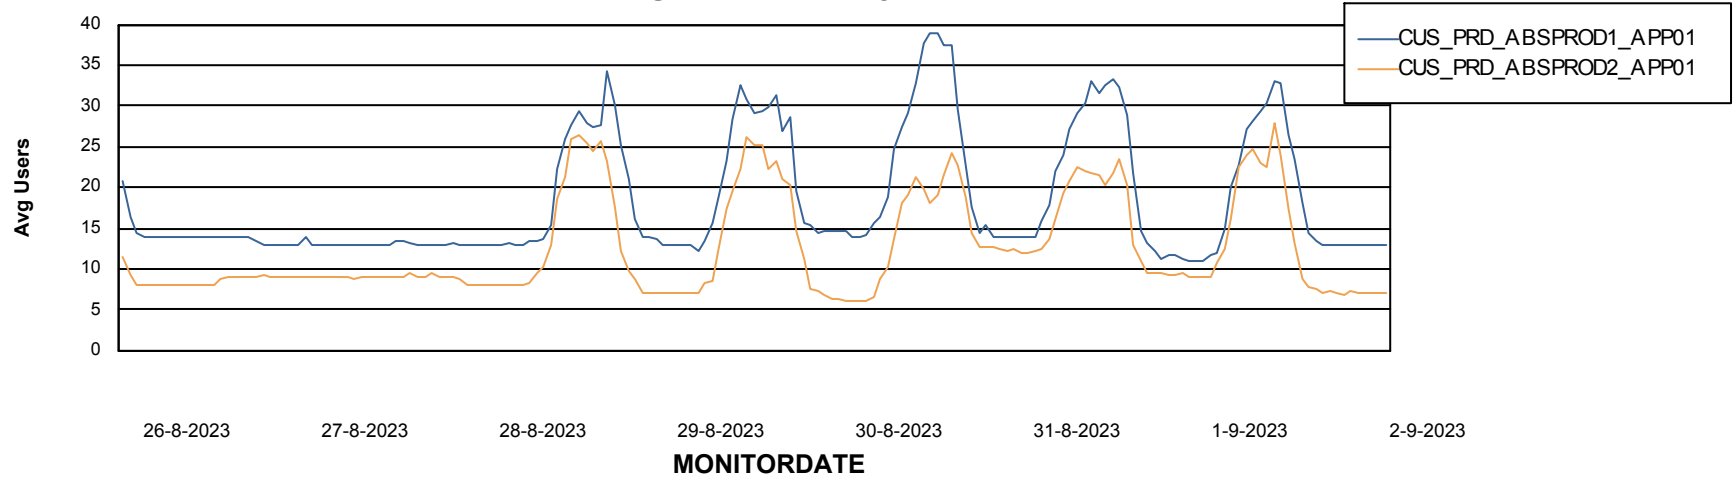

Avg users per day per ABS server