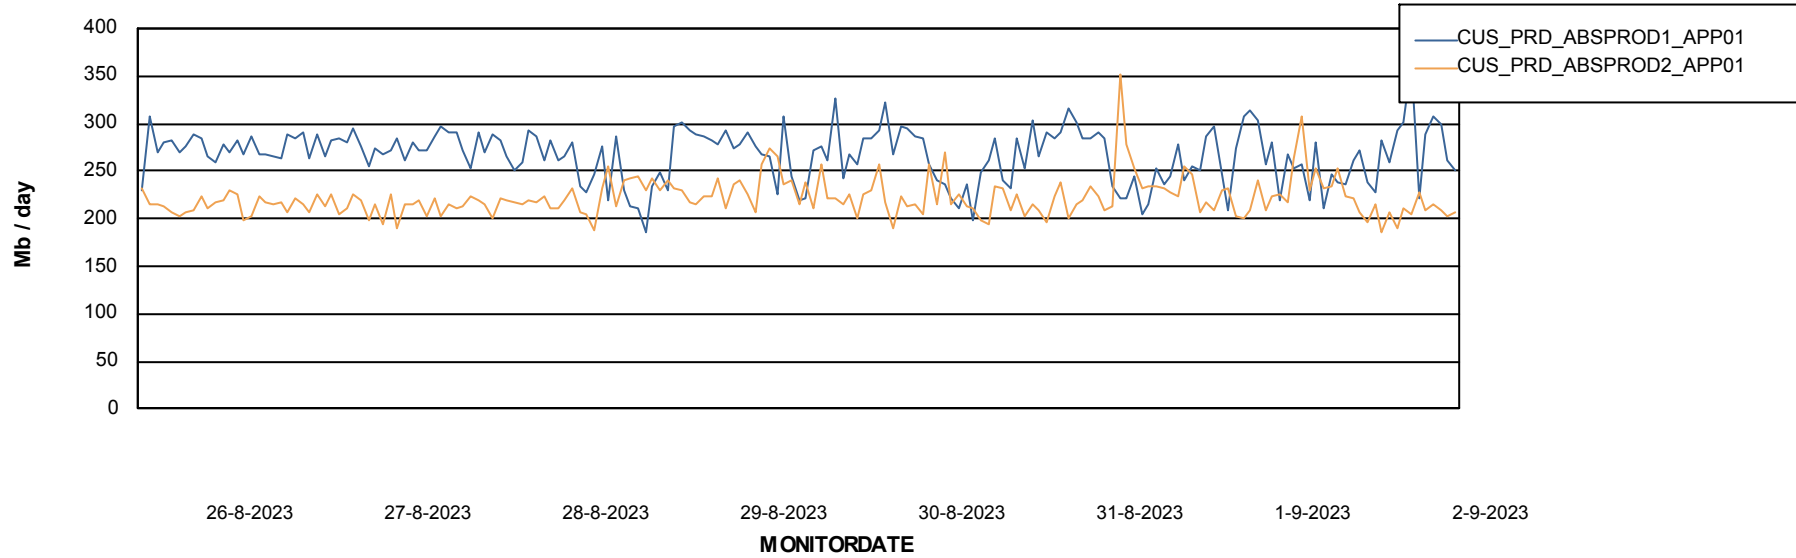

ABSSolute Application Server Services

Avg memory used per ABS Server Service