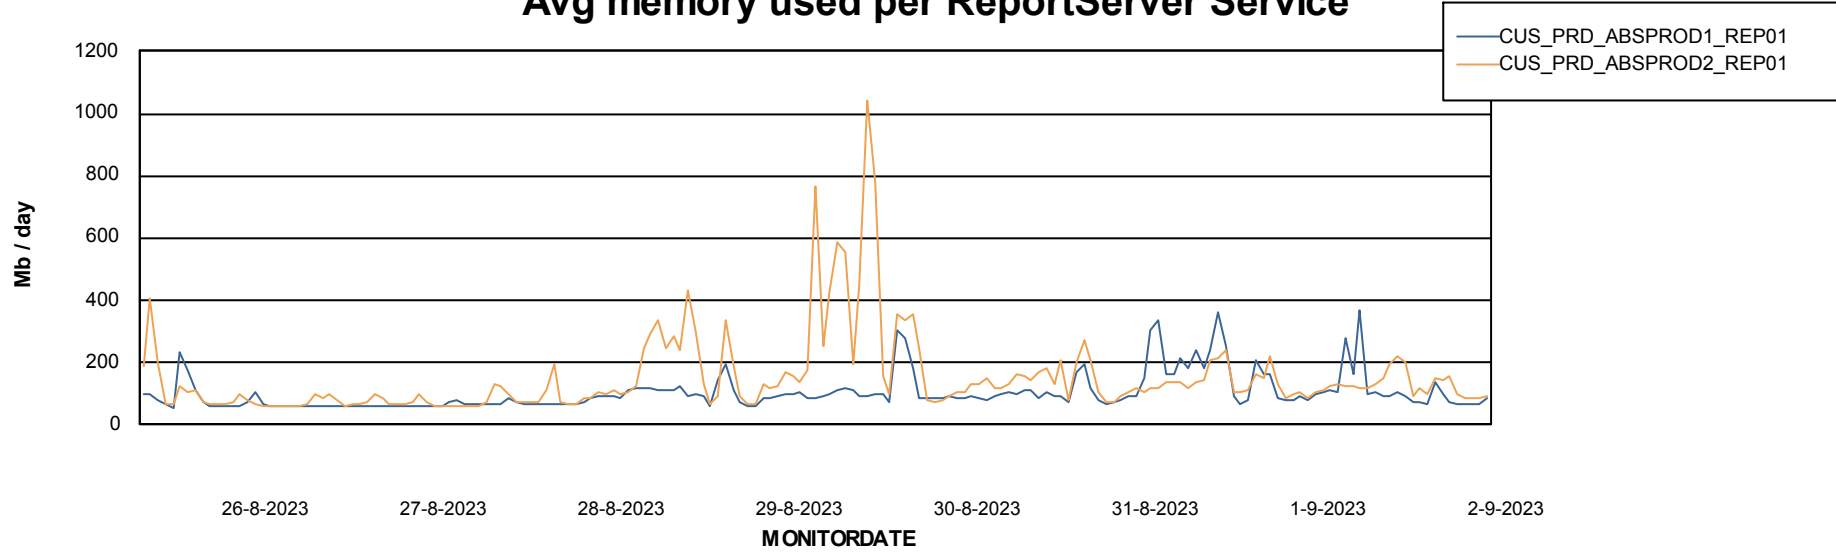

ABSSolute Application ReportServer Services

Avg memory used per ReportServer Service