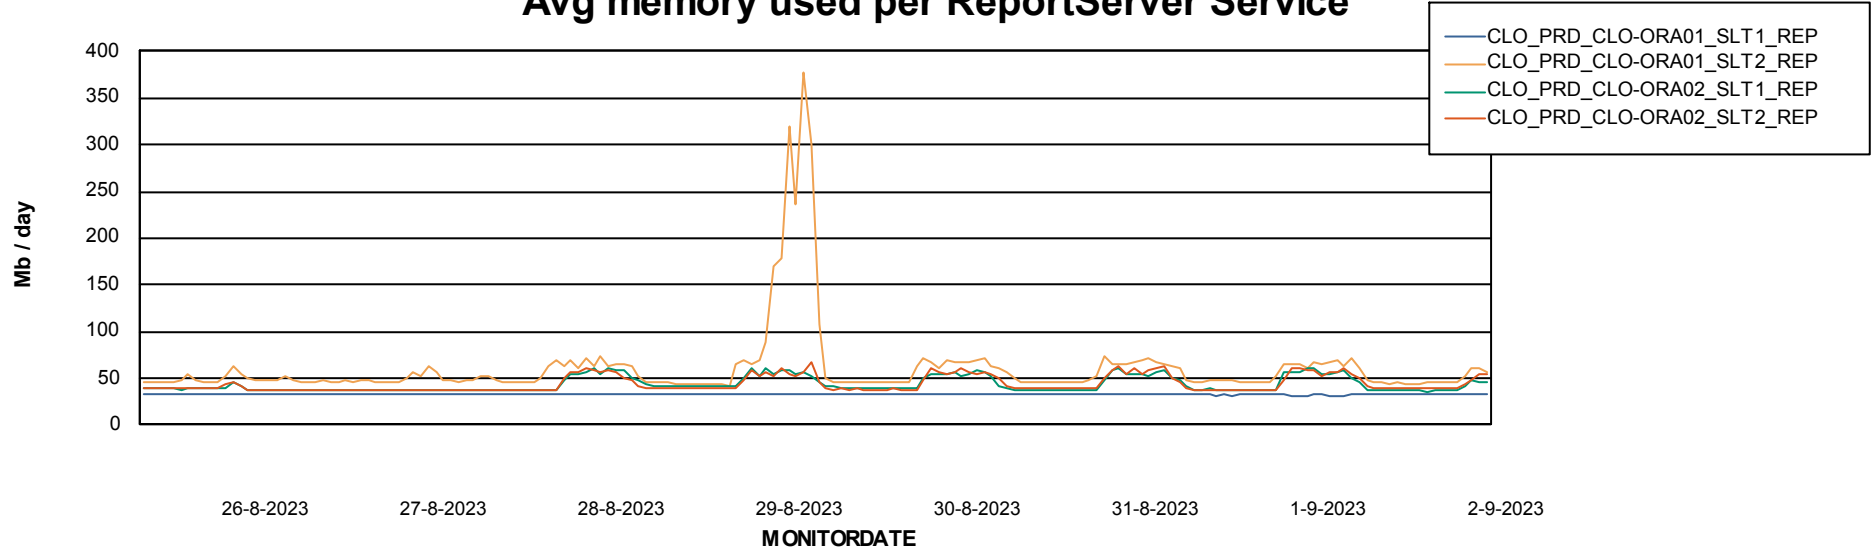

Avg users per day per ABS server

Weekly SLA Customer Report

Customer CLO Production
Database ID 38

ABSSolute Application ReportServer Services

Avg memory used per ReportServer Service

Weekly SLA Customer Report