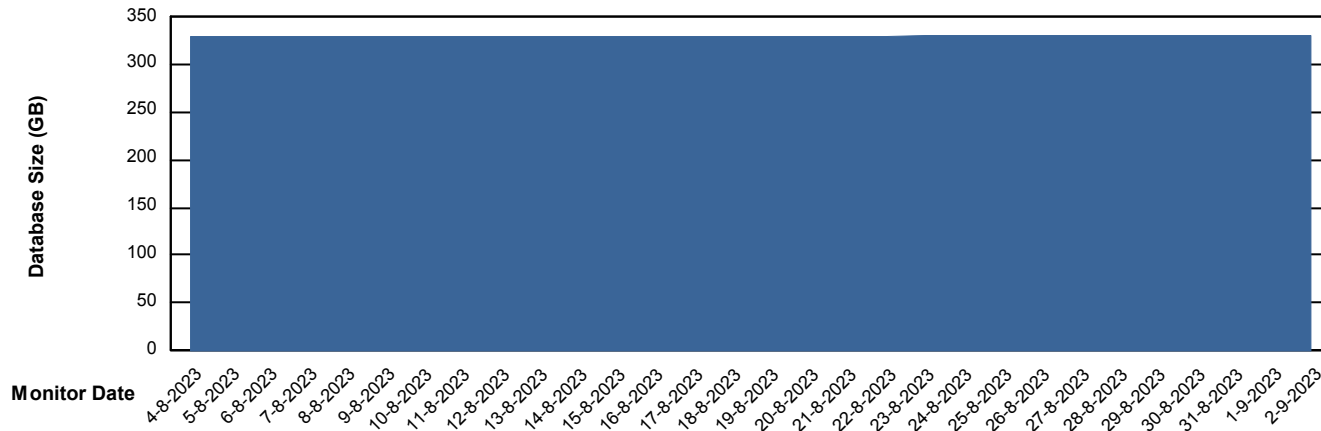

DATABASE SIZE CLODB_PRD_CLO-ORA01

Database growth over last month