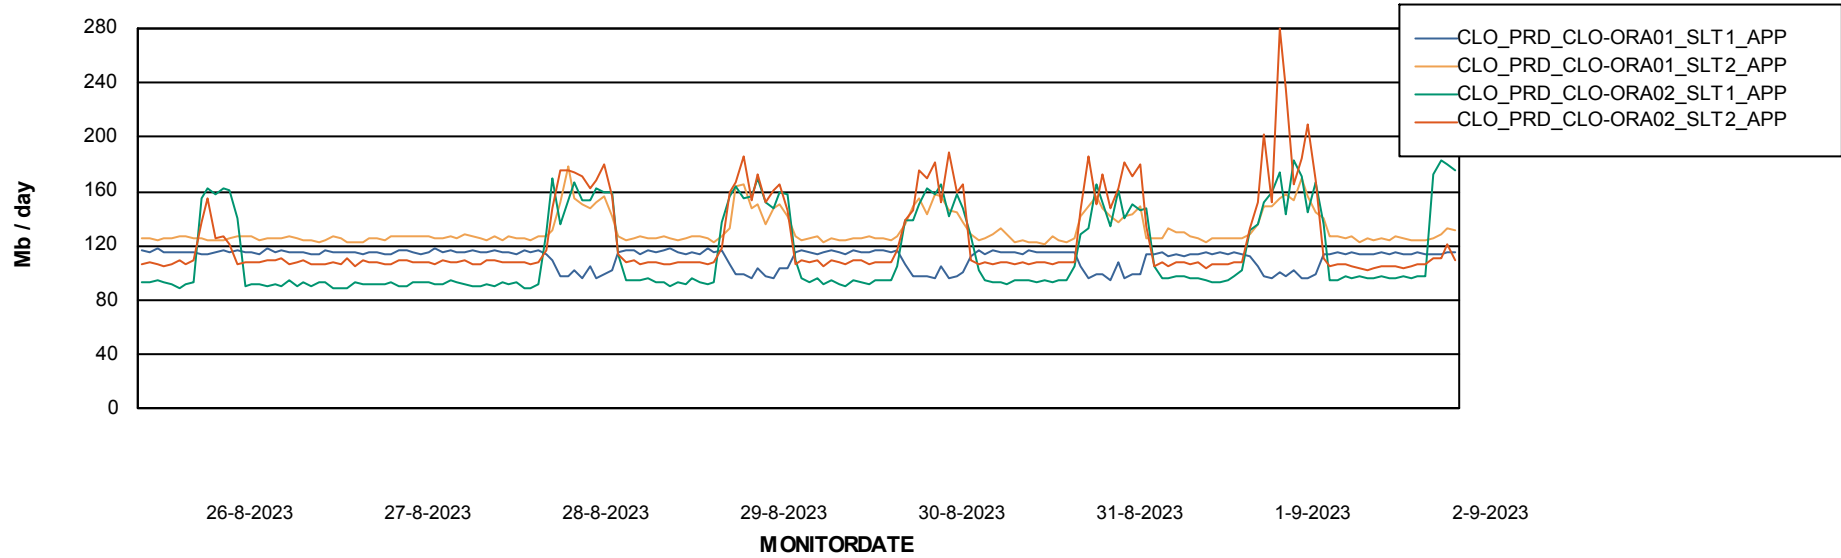

Standby Database Health CLO Production

Recovery lag for last 7 days

Weekly SLA Customer Report

Customer CLO Production
Database ID 38

ABSSolute Application Server Services

Avg memory used per ABS Server Service