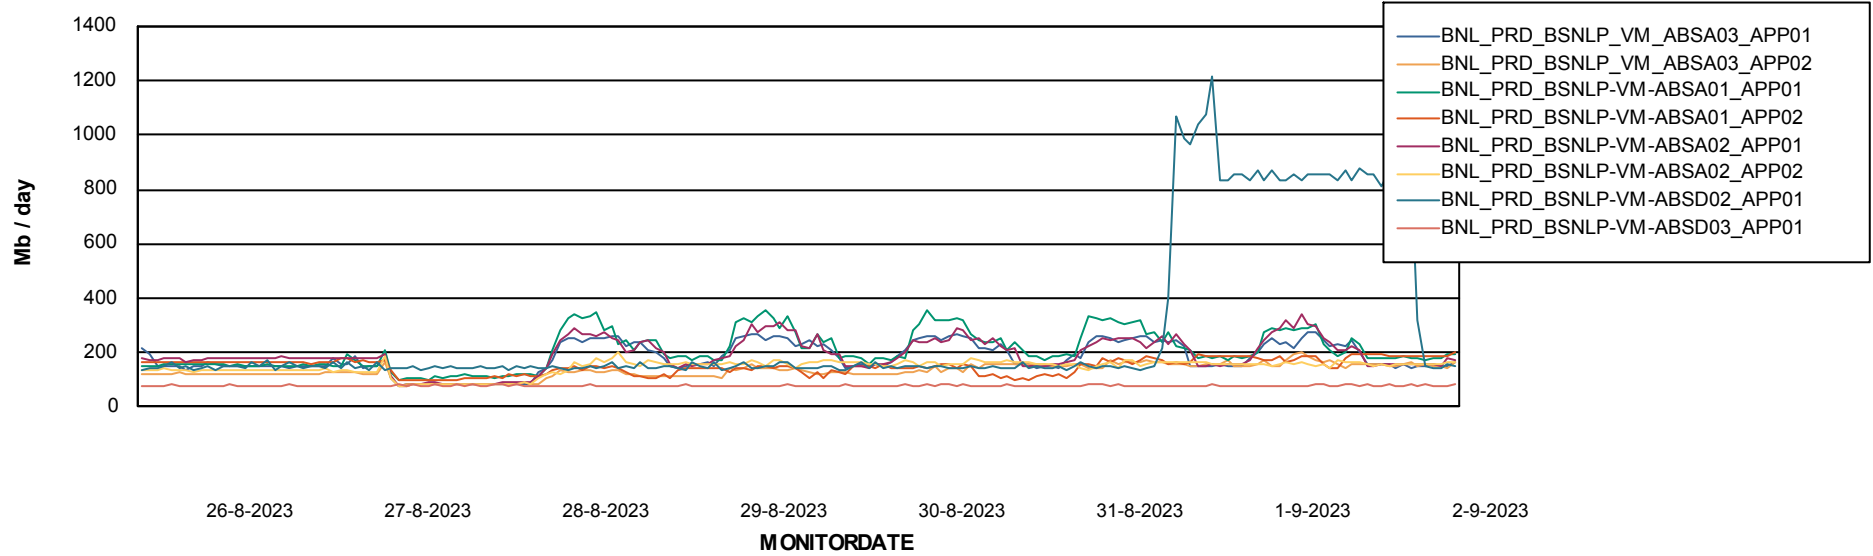

Standby Database Health BNL_Production

Recovery lag for last 7 days

Weekly SLA Customer Report

Customer BNL_Production
Database ID 83

ABSSolute Application Server Services

Avg memory used per ABS Server Service

Avg users per day per ABS server

Weekly SLA Customer Report

Customer BNL_Production
Database ID 83

ABSSolute Application ReportServer Services

Avg memory used per ReportServer Service

Weekly SLA Customer Report