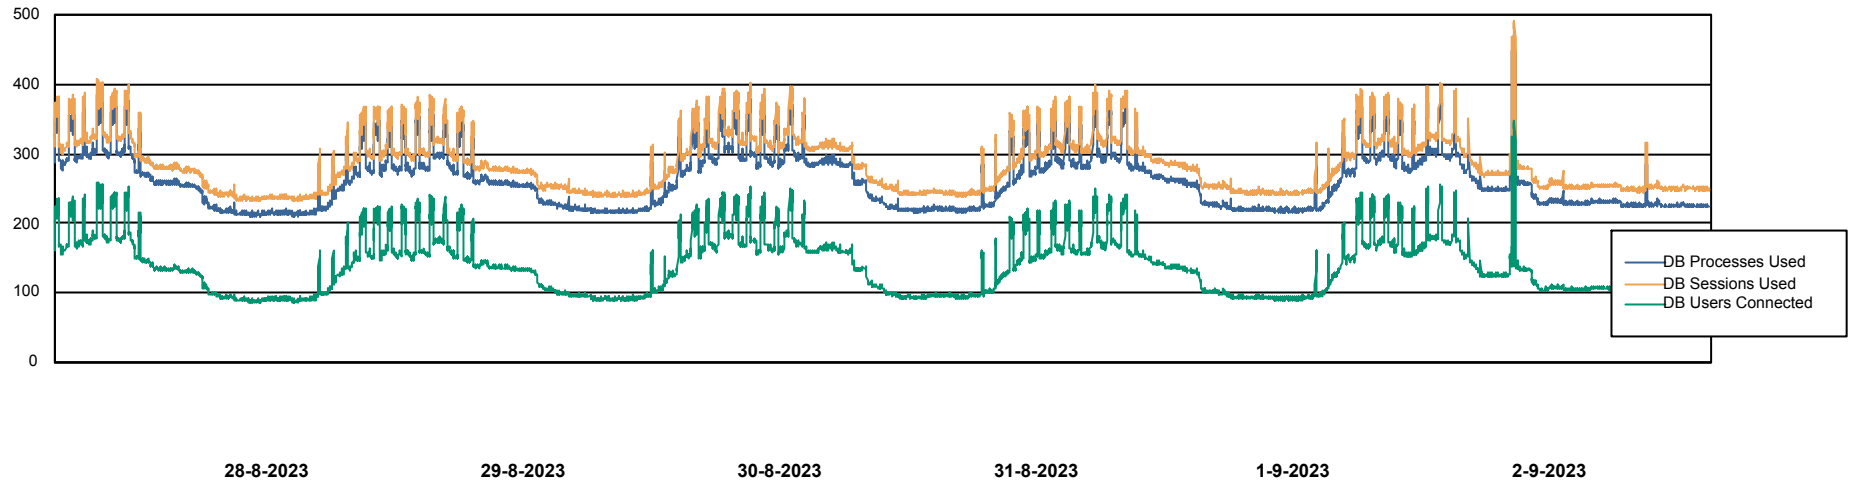

Weekly SLA Customer Report

Customer BNL_Production
Database ID 83

Database Performance BNL_EMCC

Weekly SLA Customer Report

Customer BNL_Production
Database ID 83

Database Performance BNLDB_Production

Weekly SLA Customer Report

Customer BNL_Production
Database ID 83

Database Performance BNLDB_Standby

Weekly SLA Customer Report

Customer BNL_Production
Database ID 83

DATABASE SIZE BNL_EMCC

Database growth over last month

DATABASE SIZE BNLDB_Production