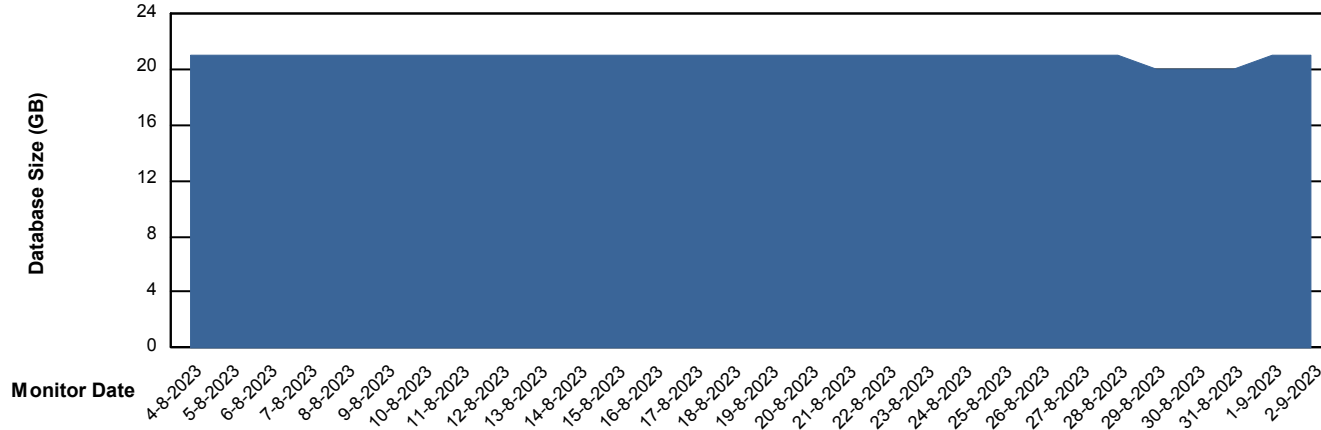

Weekly SLA Customer Report

Customer BNL_Production
Database ID 83

Database Performance BNL_EMCC

Weekly SLA Customer Report

Customer BNL_Production
Database ID 83

Database Performance BNLDB_Production

Weekly SLA Customer Report

Customer BNL_Production
Database ID 83

Database Performance BNLDB_Standby

Weekly SLA Customer Report

Customer BNL_Production
Database ID 83

DATABASE SIZE BNL_EMCC

Database growth over last month

DATABASE SIZE BNLDB_Production

Database growth over last month

Weekly SLA Customer Report

Customer BNL_Production
 Database ID 83

Database Tablespace BNLDB_Production

Date	Tablespace Name	Filesize (Gb)	Usedsize (Gb)	Percentage free
2-9-2023	ABSDATA	105	65	38
	INDX	200	137	32
1-9-2023	ABSDATA	105	65	38
	INDX	200	137	32
31-8-2023	ABSDATA	105	65	38
	INDX	200	137	32
30-8-2023	ABSDATA	105	65	38
	INDX	200	136	32
29-8-2023	ABSDATA	105	65	38
	INDX	200	136	32
28-8-2023	ABSDATA	105	68	36
	INDX	200	136	32
27-8-2023	ABSDATA	105	65	38
	INDX	200	136	32