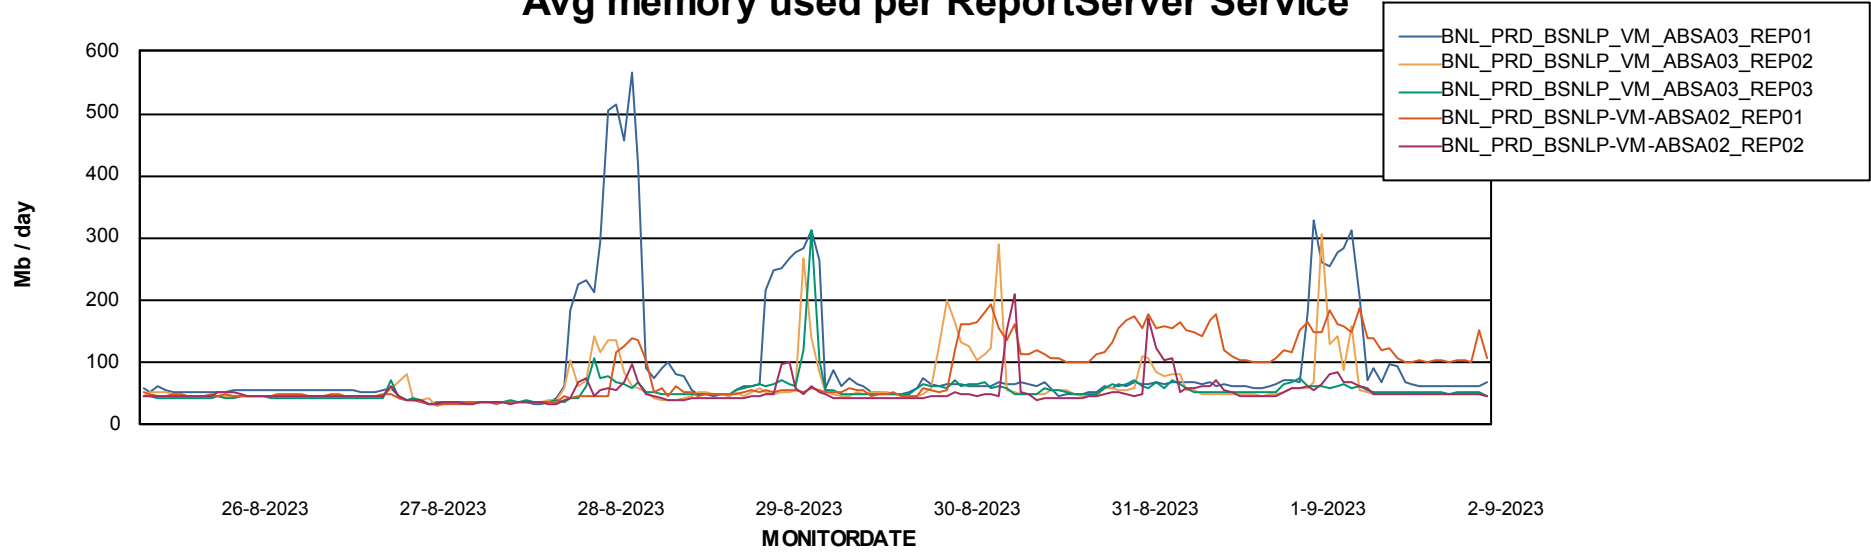

Avg users per day per ABS server

Weekly SLA Customer Report

Customer BNL_Production
Database ID 83

ABSSolute Application ReportServer Services

Avg memory used per ReportServer Service

Weekly SLA Customer Report