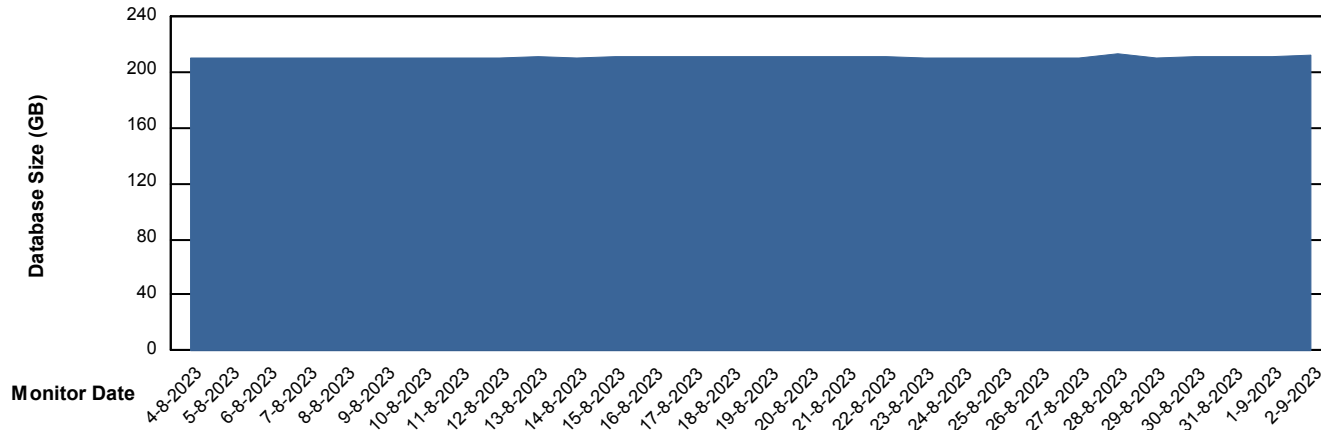

Weekly SLA Customer Report

Customer BNL_Production
Database ID 83

Database Performance BNL_EMCC

Weekly SLA Customer Report

Customer BNL_Production
Database ID 83

Database Performance BNLDB_Production

Weekly SLA Customer Report

Customer BNL_Production
Database ID 83

Database Performance BNLDB_Standby

Weekly SLA Customer Report

Customer BNL_Production
Database ID 83

DATABASE SIZE BNL_EMCC

Database growth over last month

DATABASE SIZE BNLDB_Production

Database growth over last month

Weekly SLA Customer Report

Customer BNL_Production
 Database ID 83

Database Tablespace BNLDB_Production

Date	Tablespace Name	Filesize (Gb)	Usedsize (Gb)	Percentage free
2-9-2023	ABSDATA	105	65	38
	INDX	200	137	32
1-9-2023	ABSDATA	105	65	38
	INDX	200	137	32
31-8-2023	ABSDATA	105	65	38
	INDX	200	137	32
30-8-2023	ABSDATA	105	65	38
	INDX	200	136	32
29-8-2023	ABSDATA	105	65	38
	INDX	200	136	32
28-8-2023	ABSDATA	105	68	36
	INDX	200	136	32
27-8-2023	ABSDATA	105	65	38
	INDX	200	136	32