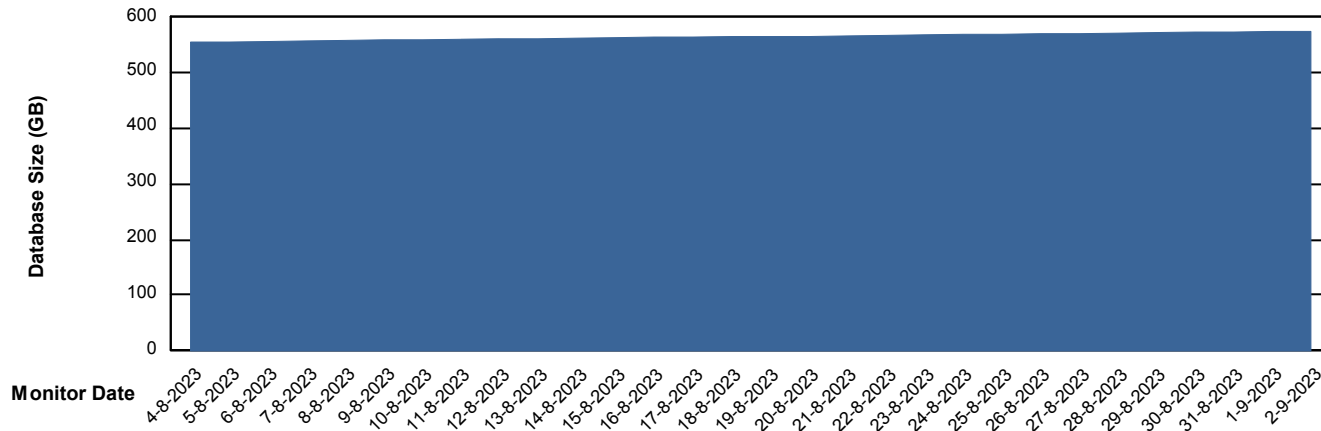

DATABASE SIZE BGG_PRD_DEDC-DB07_DB_Production

Database growth over last month