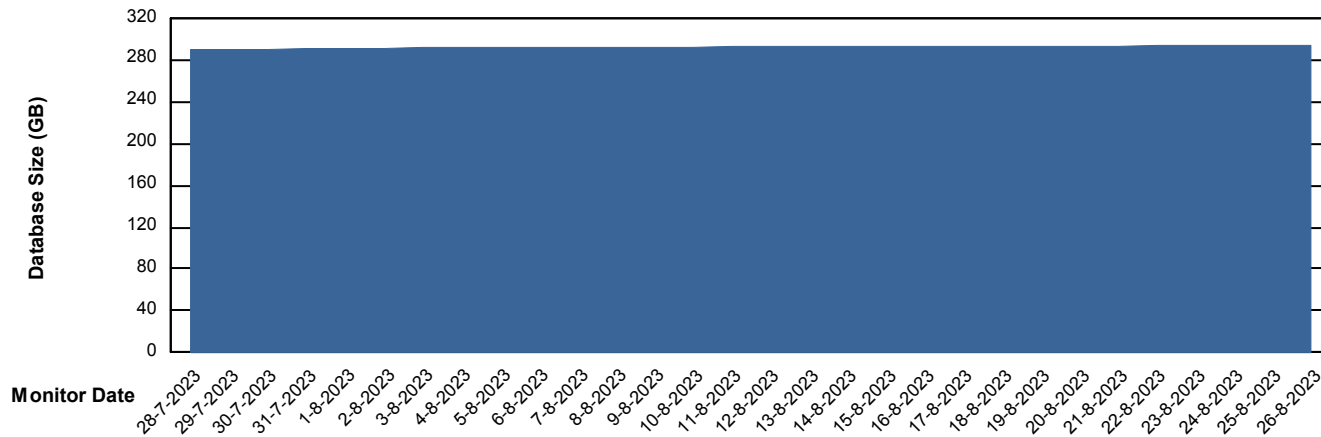

DATABASE SIZE VOSDB_Production

Database growth over last month