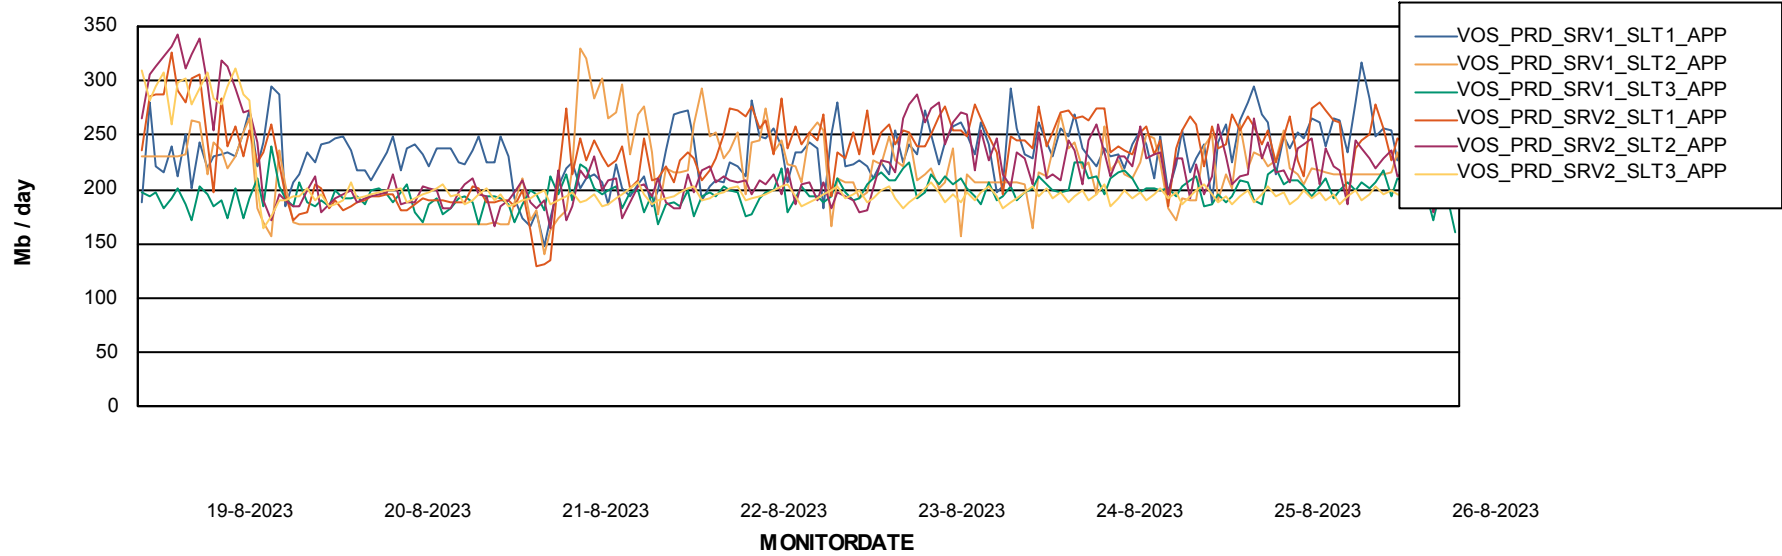

ABSSolute Application Server Services

Avg memory used per ABS Server Service