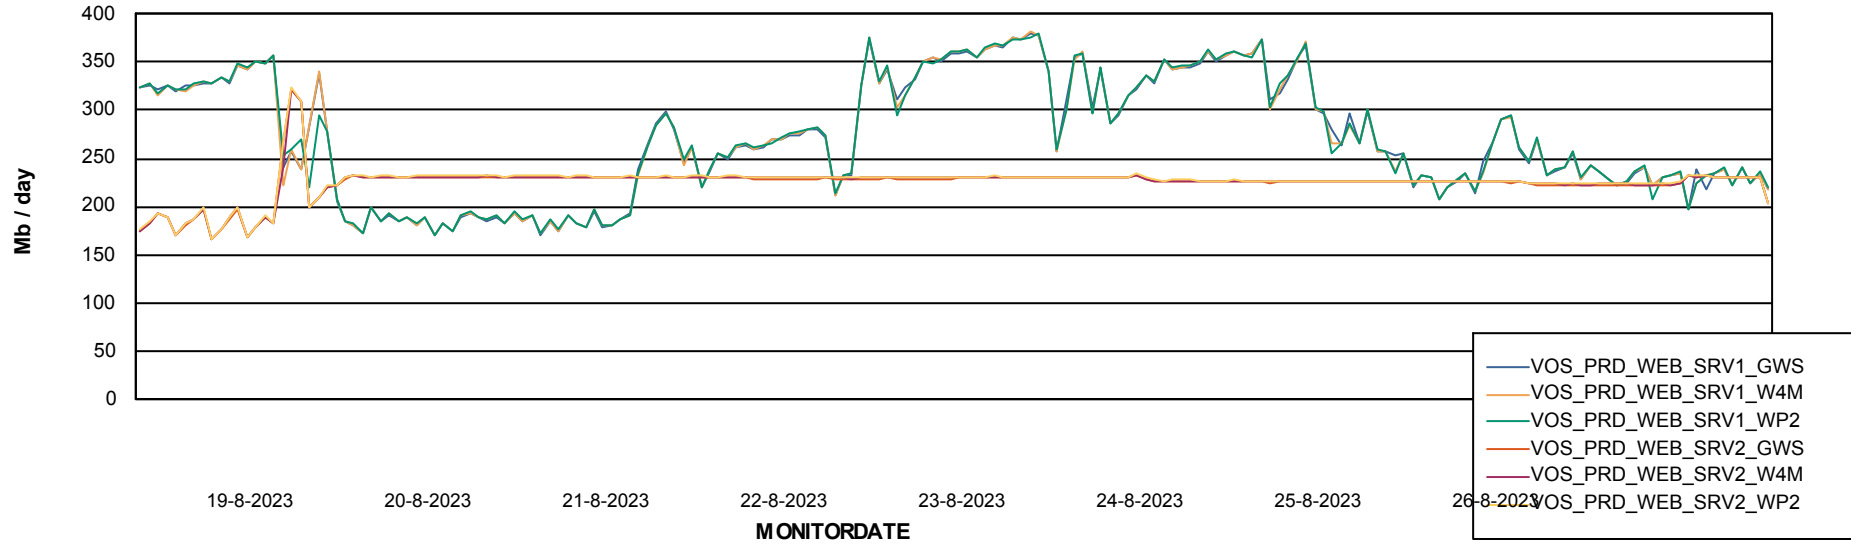

ABSSolute Web Component Services

Avg memory used per ABS Web component