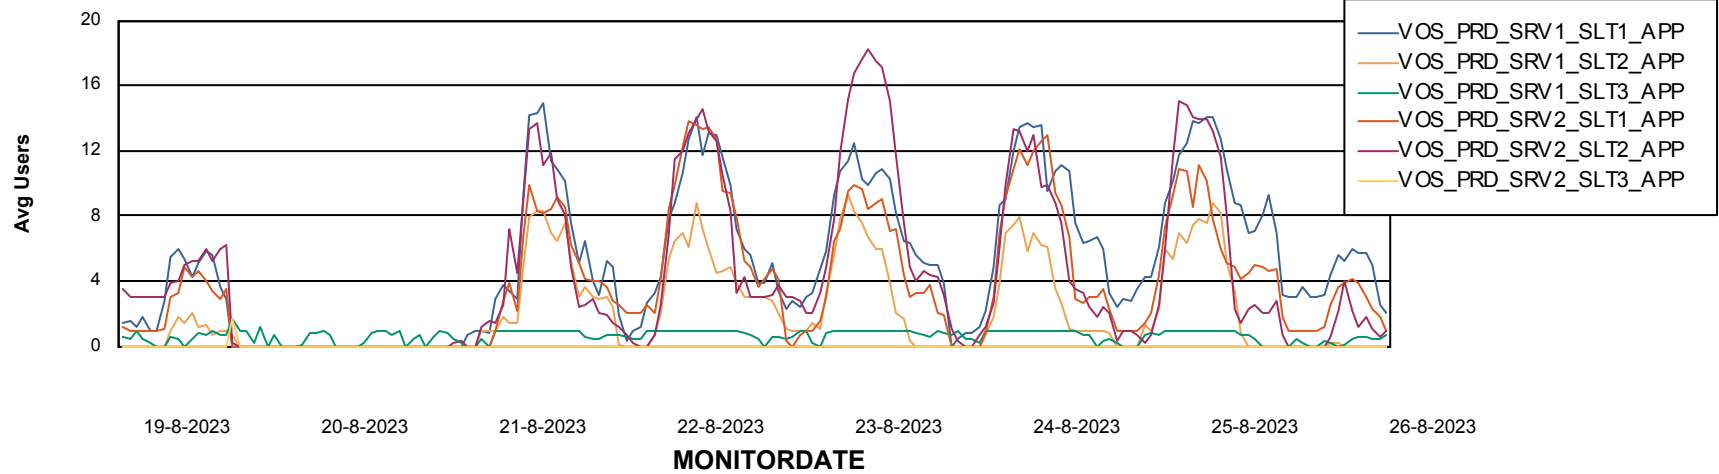

Avg users per day per ABS server