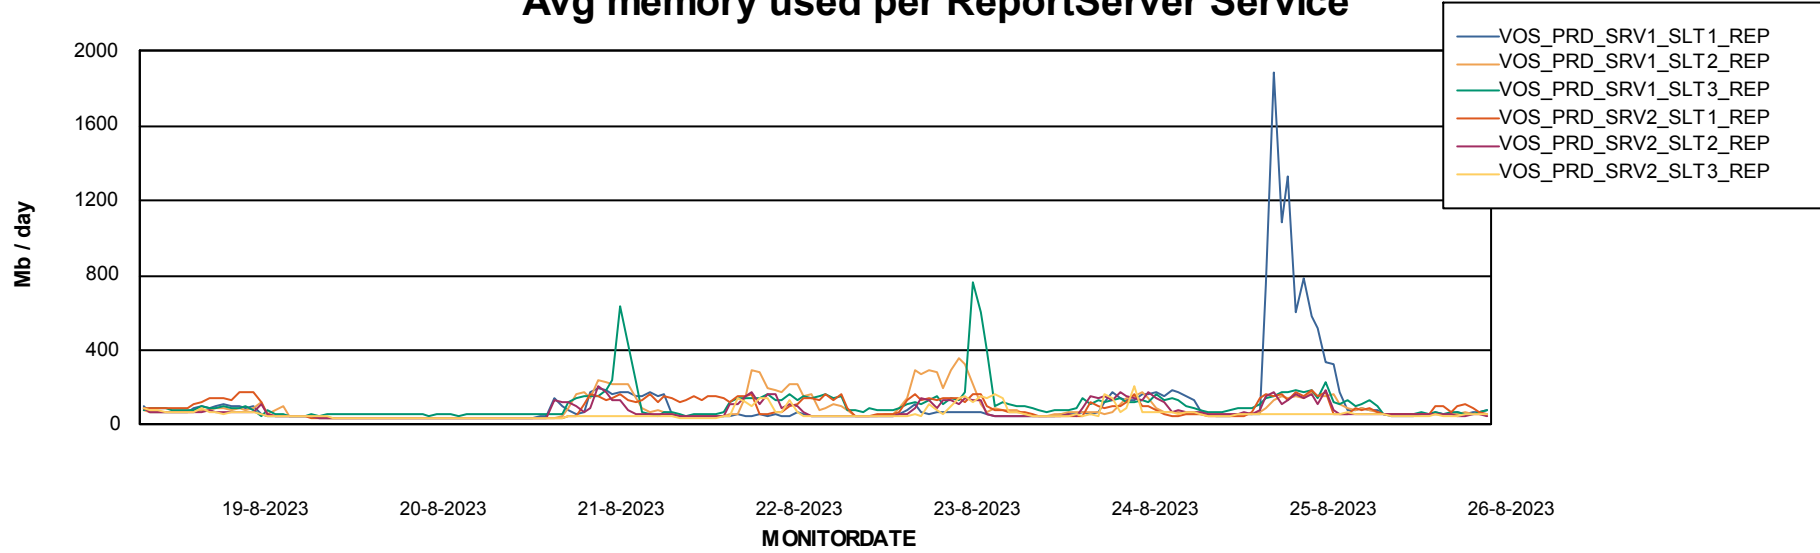

Avg memory used per ABS Server Service

Avg users per day per ABS server

Weekly SLA Customer Report

Customer VOS_Production
Database ID 143

ABSSolute Application ReportServer Services

Avg memory used per ReportServer Service