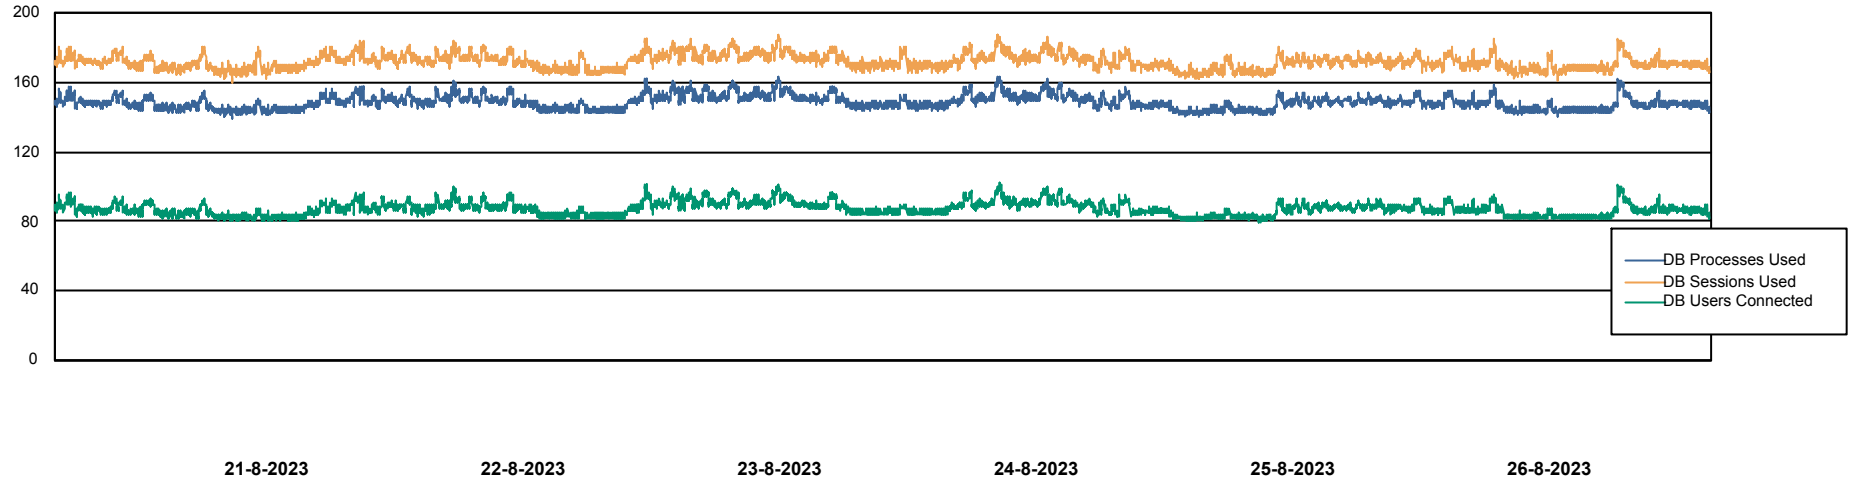

Weekly SLA Customer Report

Customer VOS_Production
Database ID 143

Database Performance VOSDB_BI

Weekly SLA Customer Report

Customer VOS_Production
Database ID 143

Database Performance VOSDB_Production

Weekly SLA Customer Report