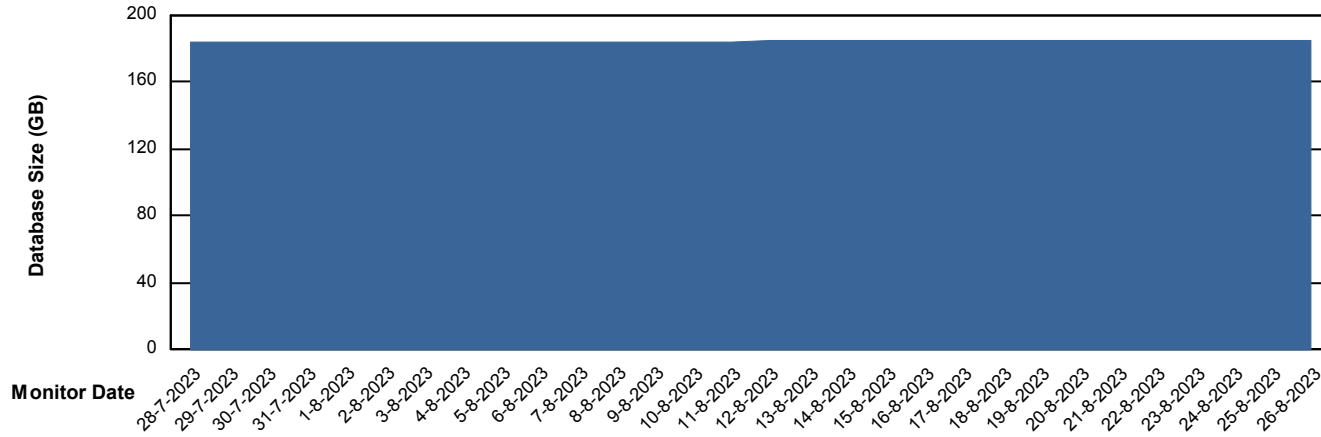

Customer VOS_Production
Database ID 143

Database Performance VOSDB_Standby

DB Processes Max 1,000

Weekly SLA Customer Report

Customer VOS_Production
Database ID 143

DATABASE SIZE VOSDB_BI

Database growth over last month