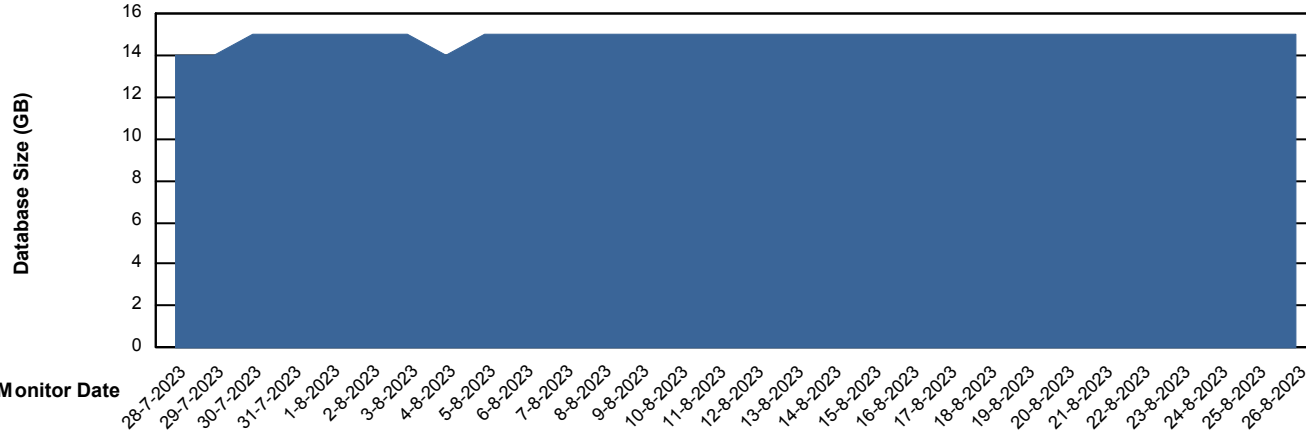

Weekly SLA Customer Report

Customer SPI_Production
Database ID 49

Database Performance SPIDB_Production

Weekly SLA Customer Report

Customer SPI_Production
Database ID 49

Database Performance SPIDB_Standby

DB Processes Max 500

Weekly SLA Customer Report

Customer SPI_Production
 Database ID 49

DATABASE SIZE SPIDB_Production

Database growth over last month

Database Tablespace SPIDB_Production

Date	Tablespace Name	Filesize (Gb)	Usedsize (Gb)	Percentage free
26-8-2023	ABSDATA	5	3	45
	INDX	8	5	42
25-8-2023	ABSDATA	5	3	45
	INDX	8	5	42
24-8-2023	ABSDATA	5	3	45
	INDX	8	5	42
23-8-2023	ABSDATA	5	3	45
	INDX	8	5	42
22-8-2023	ABSDATA	5	3	45
	INDX	8	5	42
21-8-2023	ABSDATA	5	3	45
	INDX	8	5	42
20-8-2023	ABSDATA	5	3	45
	INDX	8	5	42