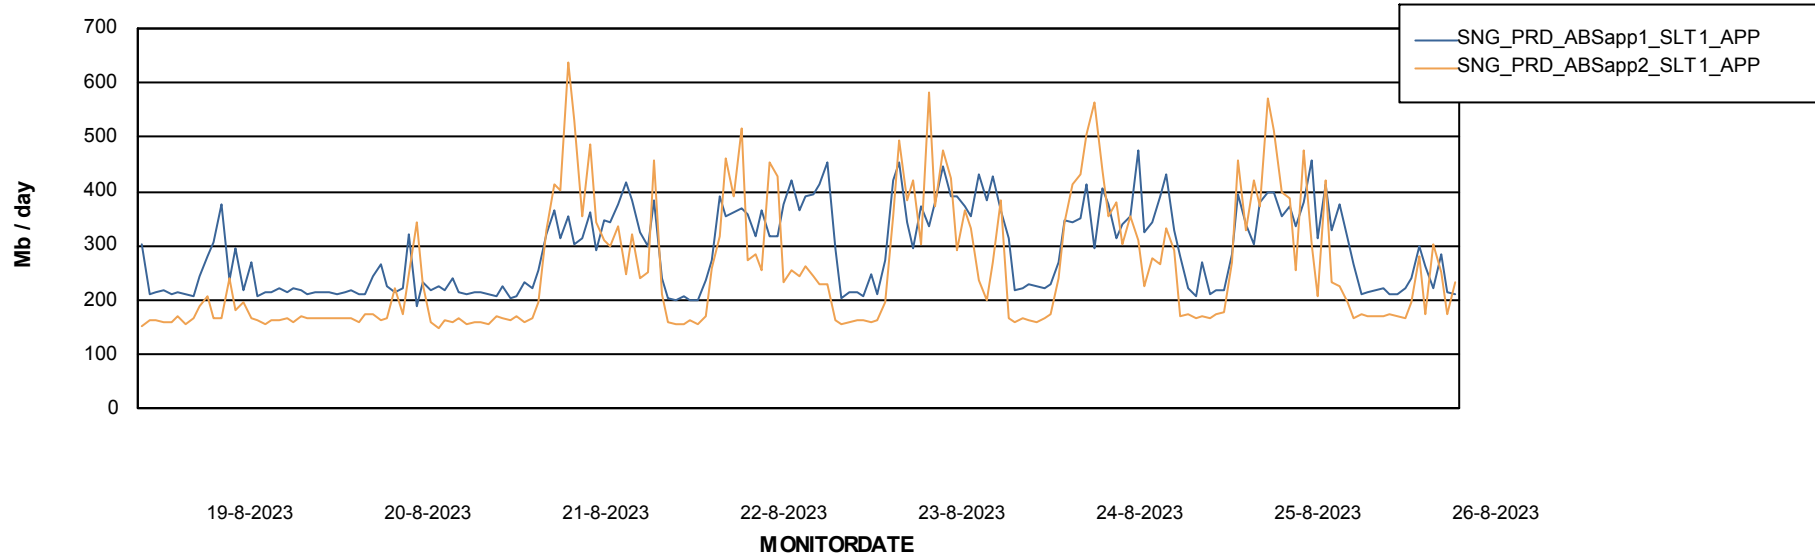

Database Performance SNG_PRD_ORACLE1

Weekly SLA Customer Report

Customer SNG_Production
 Database ID 70

DATABASE SIZE SNG_PRD_ORACLE1

Database growth over last month

Database Tablespace SNG_PRD_ORACLE1

Date	Tablespace Name	Filesize (Gb)	Usedsize (Gb)	Percentage free
26-8-2023	ABSDATA	54	40	26
	INDX	135	108	20
25-8-2023	ABSDATA	54	40	26
	INDX	135	108	20
24-8-2023	ABSDATA	54	40	26
	INDX	135	108	20
23-8-2023	ABSDATA	54	40	26
	INDX	135	108	20
22-8-2023	ABSDATA	54	40	26
	INDX	135	108	20
21-8-2023	ABSDATA	54	40	26
	INDX	135	108	20
20-8-2023	ABSDATA	54	40	26
	INDX	135	108	20

Weekly SLA Customer Report

Customer SNG_Production
Database ID 70

ABSSolute Application Server Services

Avg memory used per ABS Server Service

Avg users per day per ABS server

Weekly SLA Customer Report

Customer SNG_Production
Database ID 70