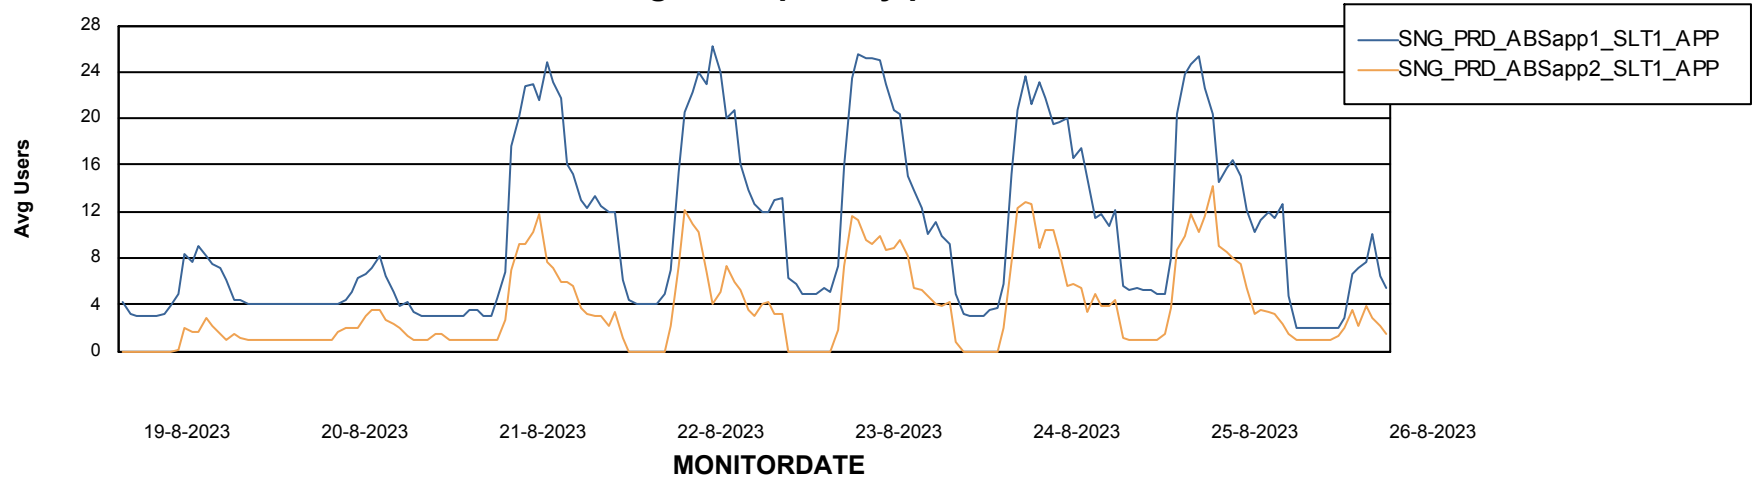

Database Performance SNG_PRD_ORACLE1

Weekly SLA Customer Report

Customer SNG_Production
 Database ID 70

DATABASE SIZE SNG_PRD_ORACLE1

Database growth over last month

Database Tablespace SNG_PRD_ORACLE1

Date	Tablespace Name	Filesize (Gb)	Usedsize (Gb)	Percentage free
26-8-2023	ABSDATA	54	40	26
	INDX	135	108	20
25-8-2023	ABSDATA	54	40	26
	INDX	135	108	20
24-8-2023	ABSDATA	54	40	26
	INDX	135	108	20
23-8-2023	ABSDATA	54	40	26
	INDX	135	108	20
22-8-2023	ABSDATA	54	40	26
	INDX	135	108	20
21-8-2023	ABSDATA	54	40	26
	INDX	135	108	20
20-8-2023	ABSDATA	54	40	26
	INDX	135	108	20

Weekly SLA Customer Report

Customer SNG_Production
Database ID 70

ABSSolute Application Server Services

Avg memory used per ABS Server Service

Avg users per day per ABS server

Weekly SLA Customer Report

Customer SNG_Production
Database ID 70