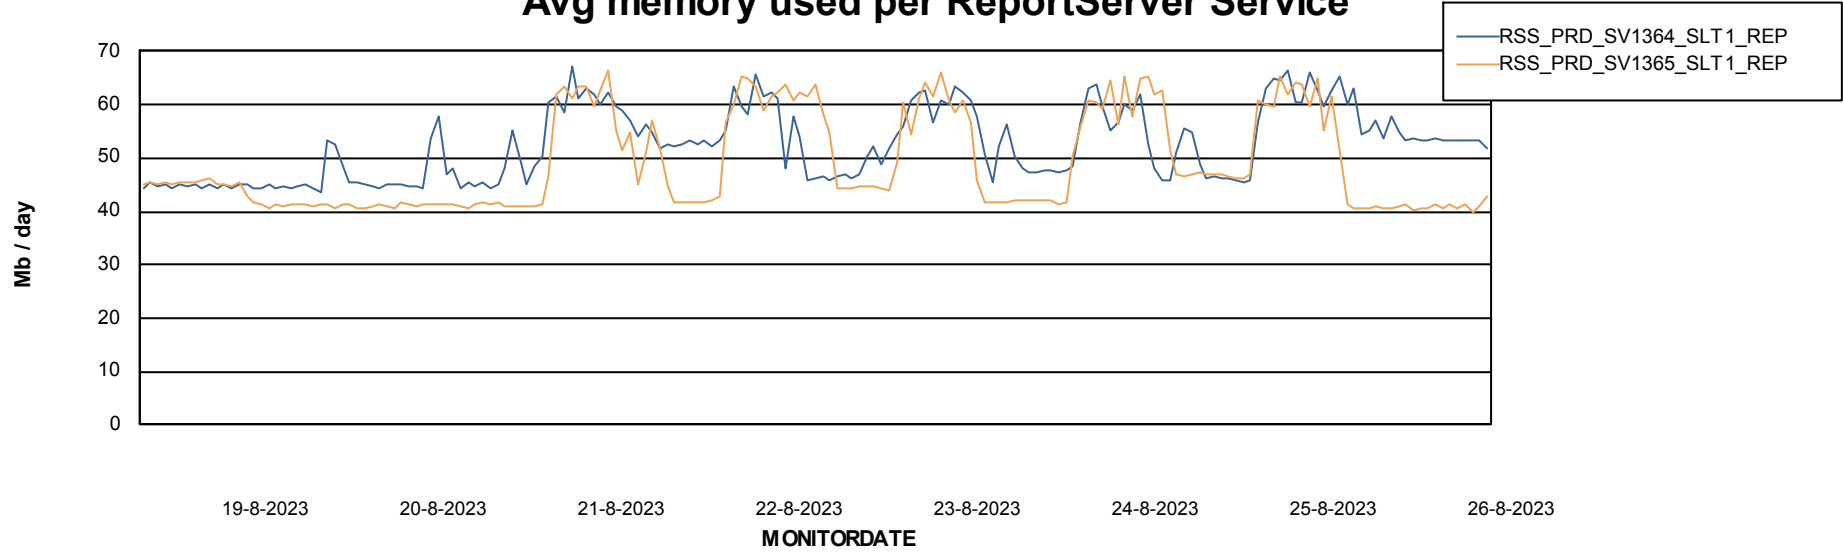

ABSSolute Application ReportServer Services

Avg memory used per ReportServer Service