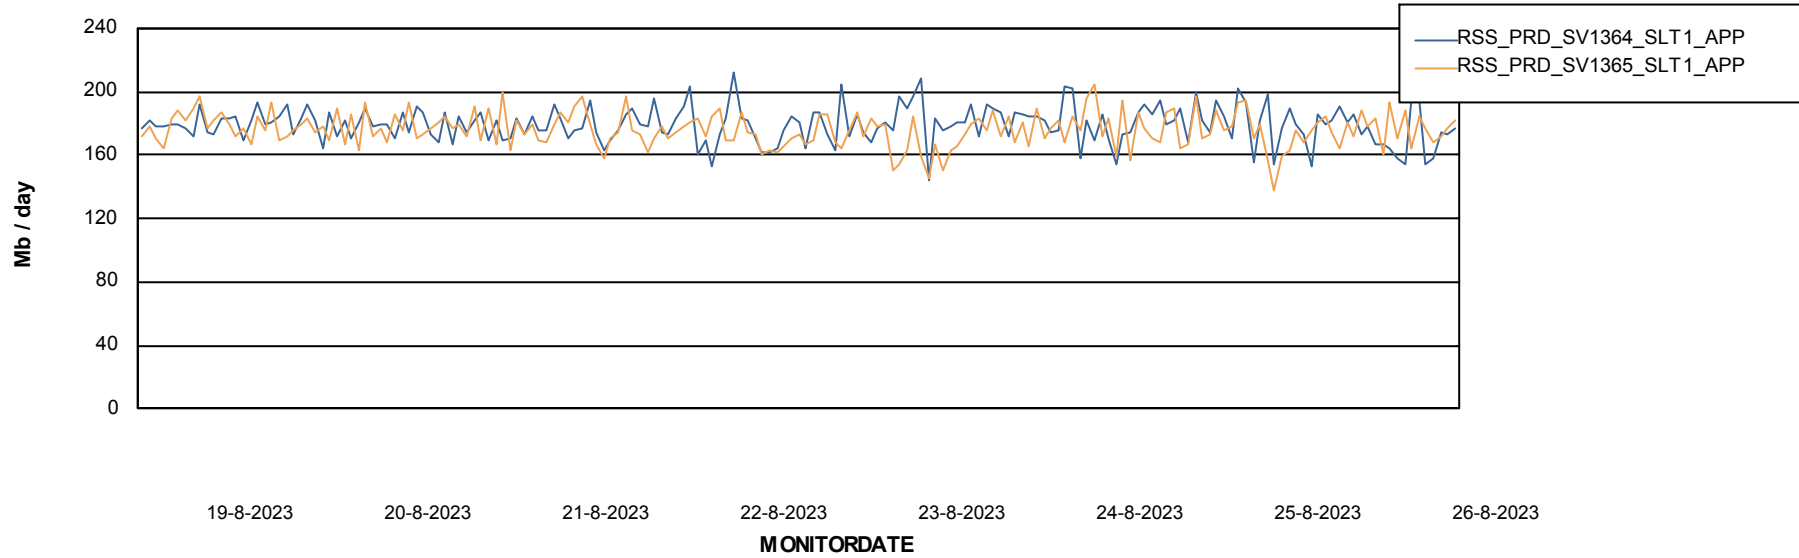

DB Processes Max 300

Weekly SLA Customer Report

Customer RSS Production
 Database ID 52

DATABASE SIZE RSS_PRD_SV1364_PRD_DB

Database growth over last month

Database Tablespace RSS_PRD_SV1364_PRD_DB

Date	Tablespace Name	Filesize (Gb)	Usedsize (Gb)	Percentage free
26-8-2023	ABSDATA	53	43	19
	INDX	71	59	17
25-8-2023	ABSDATA	53	43	19
	INDX	71	59	17
24-8-2023	ABSDATA	53	43	19
	INDX	71	59	18
23-8-2023	ABSDATA	53	43	19
	INDX	71	59	18
22-8-2023	ABSDATA	53	43	19
	INDX	71	59	18
21-8-2023	ABSDATA	53	43	19
	INDX	71	59	18
20-8-2023	ABSDATA	53	43	19
	INDX	71	59	18

Weekly SLA Customer Report

Customer RSS Production
Database ID 52

ABSSolute Application Server Services

Avg memory used per ABS Server Service

Avg users per day per ABS server

Weekly SLA Customer Report

Customer RSS Production
Database ID 52