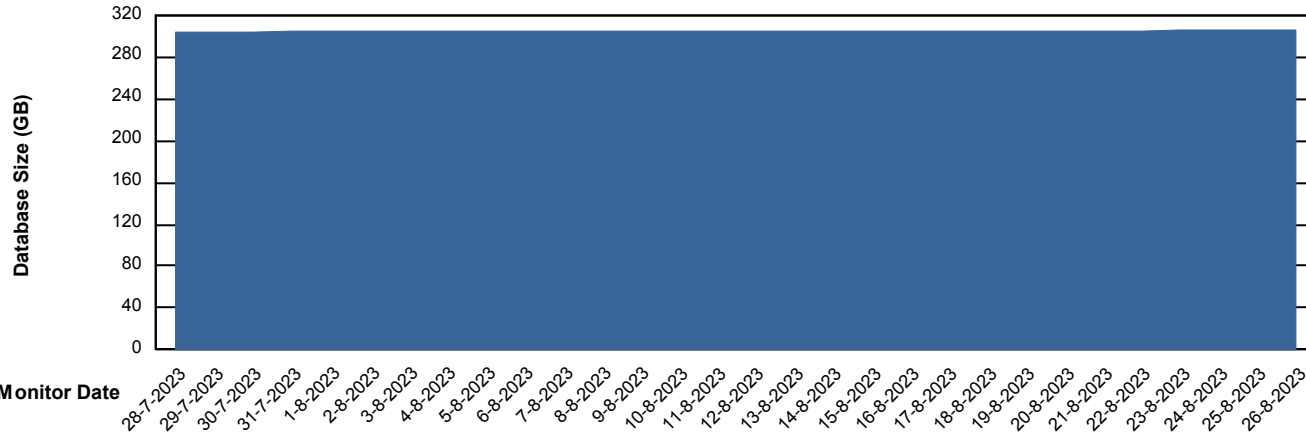

DATABASE SIZE PCODB_Production

Database growth over last month