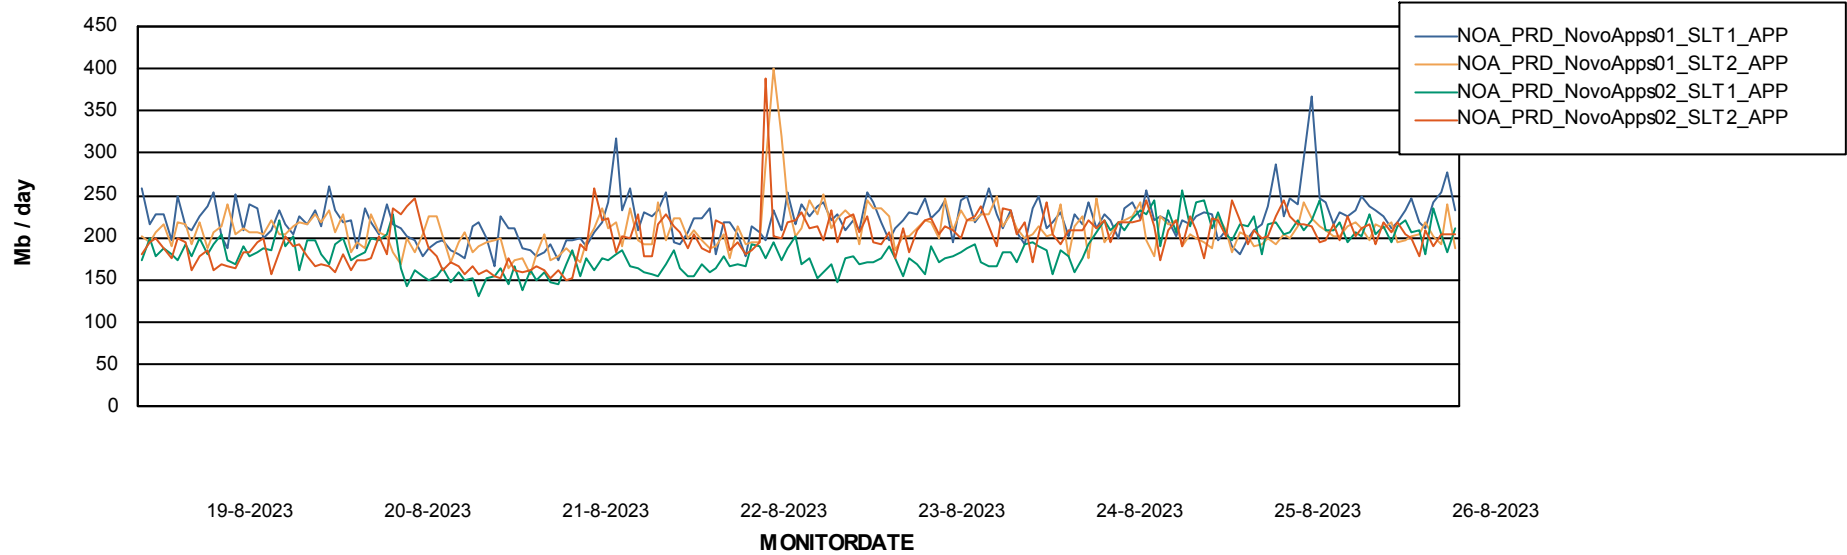

ABSSolute Application Server Services

Avg memory used per ABS Server Service