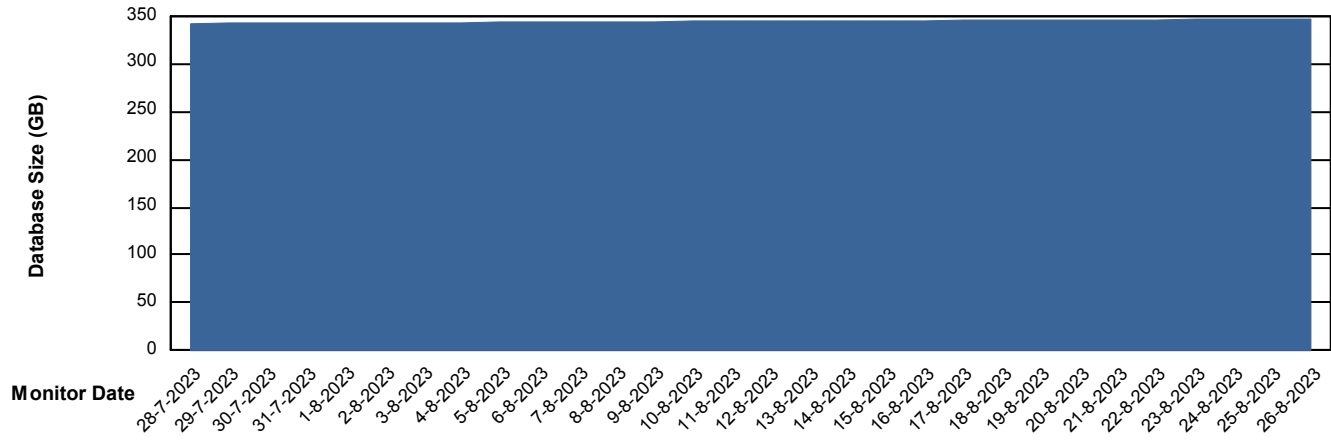

DATABASE SIZE NOA_PRD_NovoABS01_DB

Database growth over last month