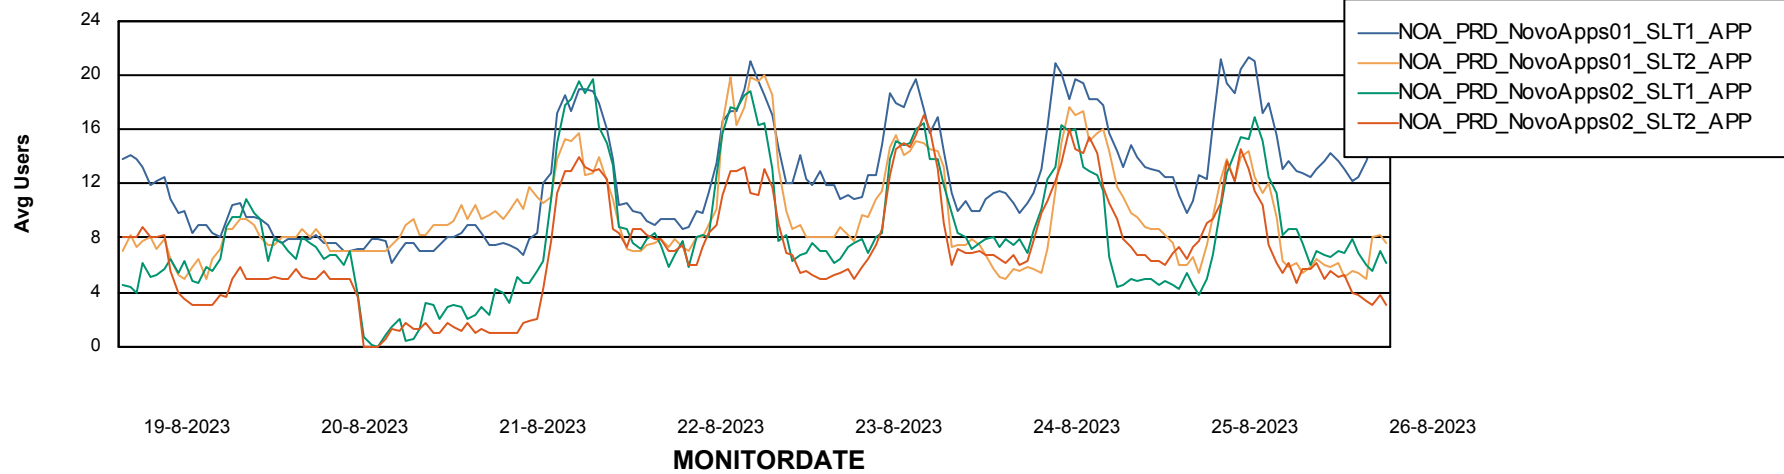

Avg users per day per ABS server