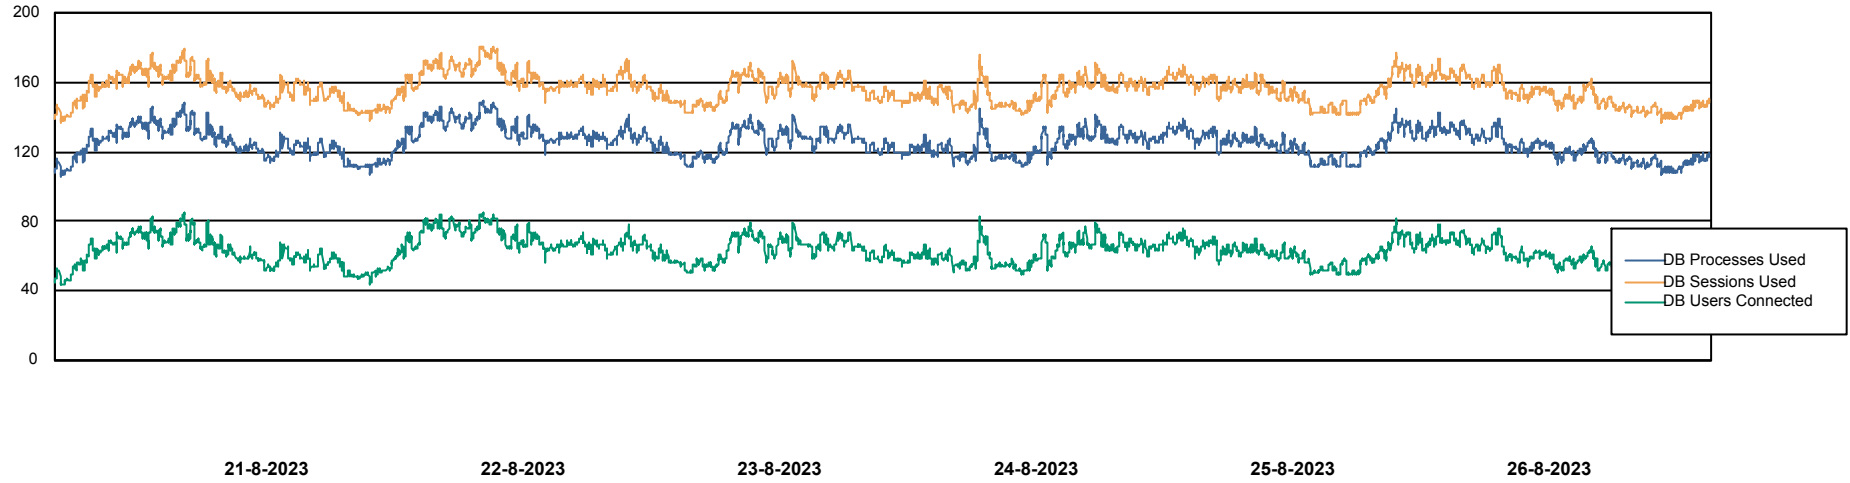

Weekly SLA Customer Report

Customer NOA_Production (24/7)
Database ID 116

Database Performance NOA_BI_NOVOBI_Production

Weekly SLA Customer Report

Customer NOA_Production (24/7)
Database ID 116

Database Performance NOA_PRD_NovoABS01_DB