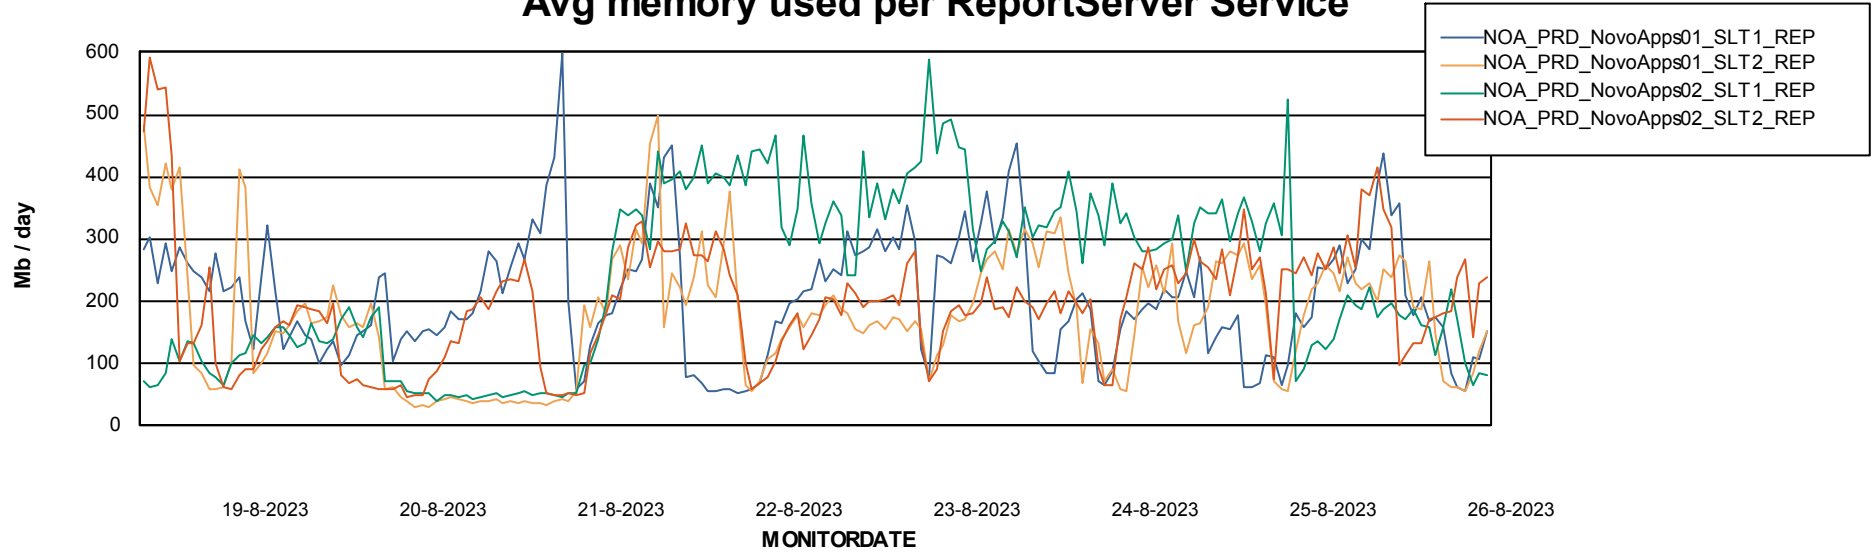

ABSSolute Application ReportServer Services

Avg memory used per ReportServer Service