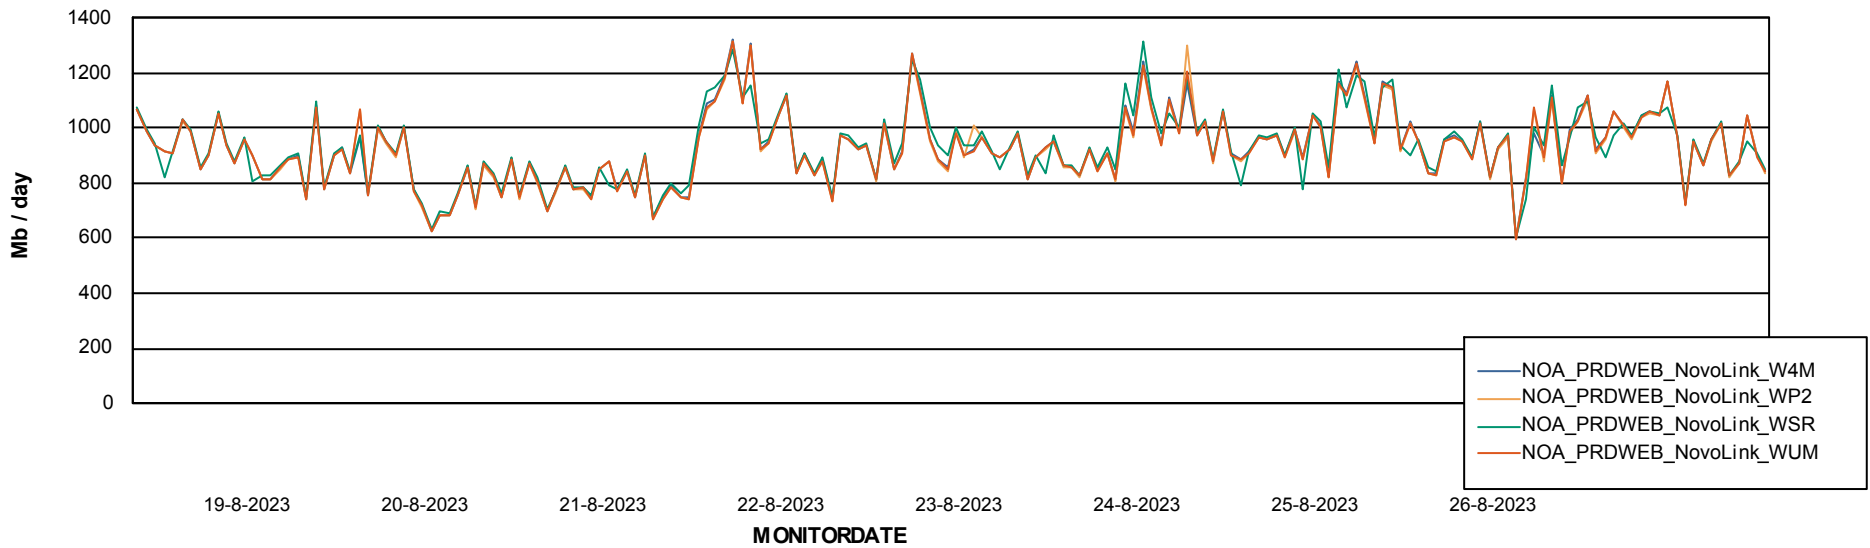

Avg memory used per ReportServer Service

Weekly SLA Customer Report

Customer NOA_Production (24/7)
Database ID 116

ABSolute Web Component Services

Avg memory used per ABS Web component

Weekly SLA Customer Report