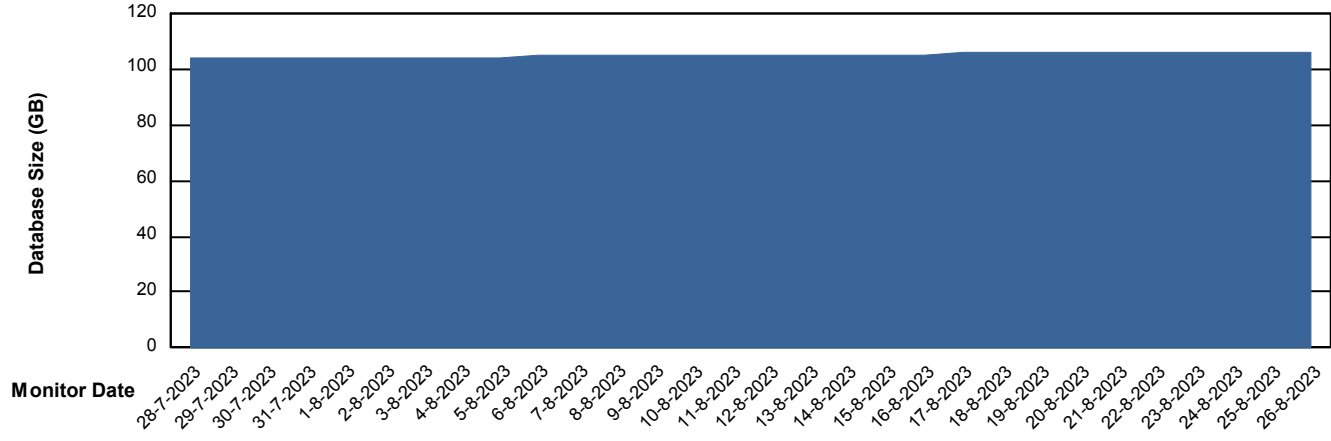

DATABASE SIZE NOA_BI_NOVOBI_Production

Database growth over last month