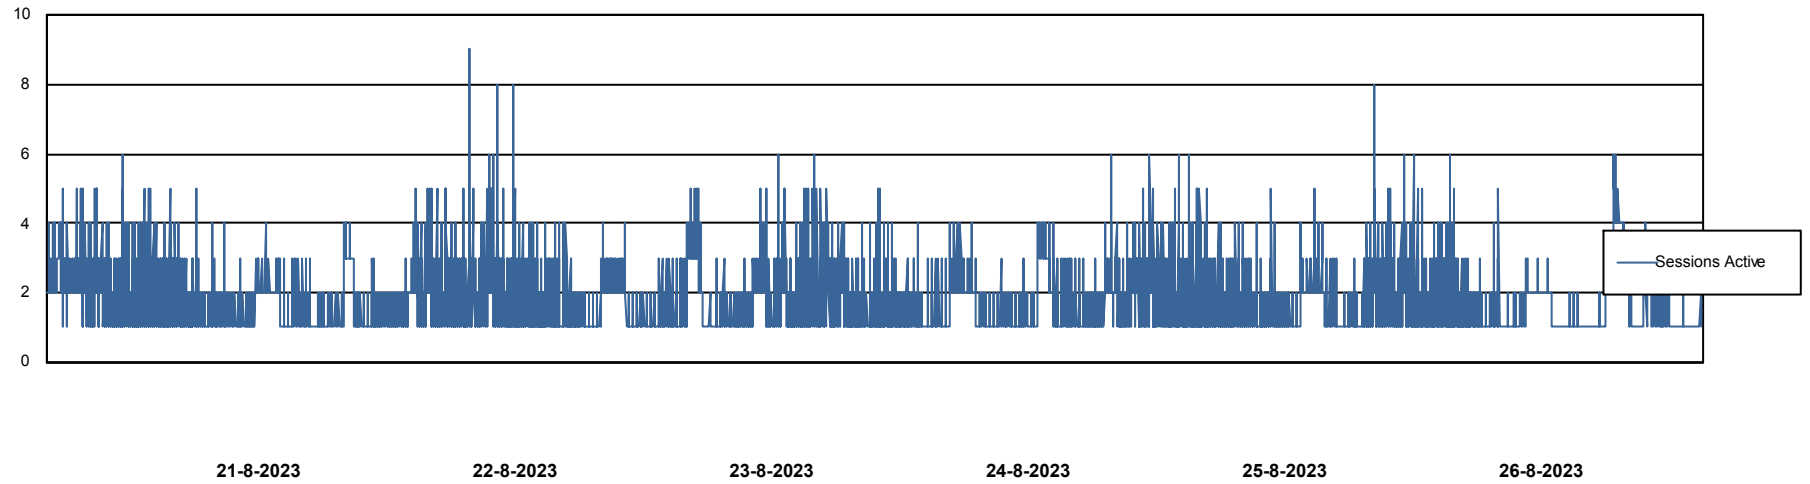

Weekly SLA Customer Report

Customer NIX_Production
Database ID 51

Database Performance NIXDB_BI

Weekly SLA Customer Report

Customer NIX_Production
Database ID 51

Database Performance NIXDB_Production

Weekly SLA Customer Report