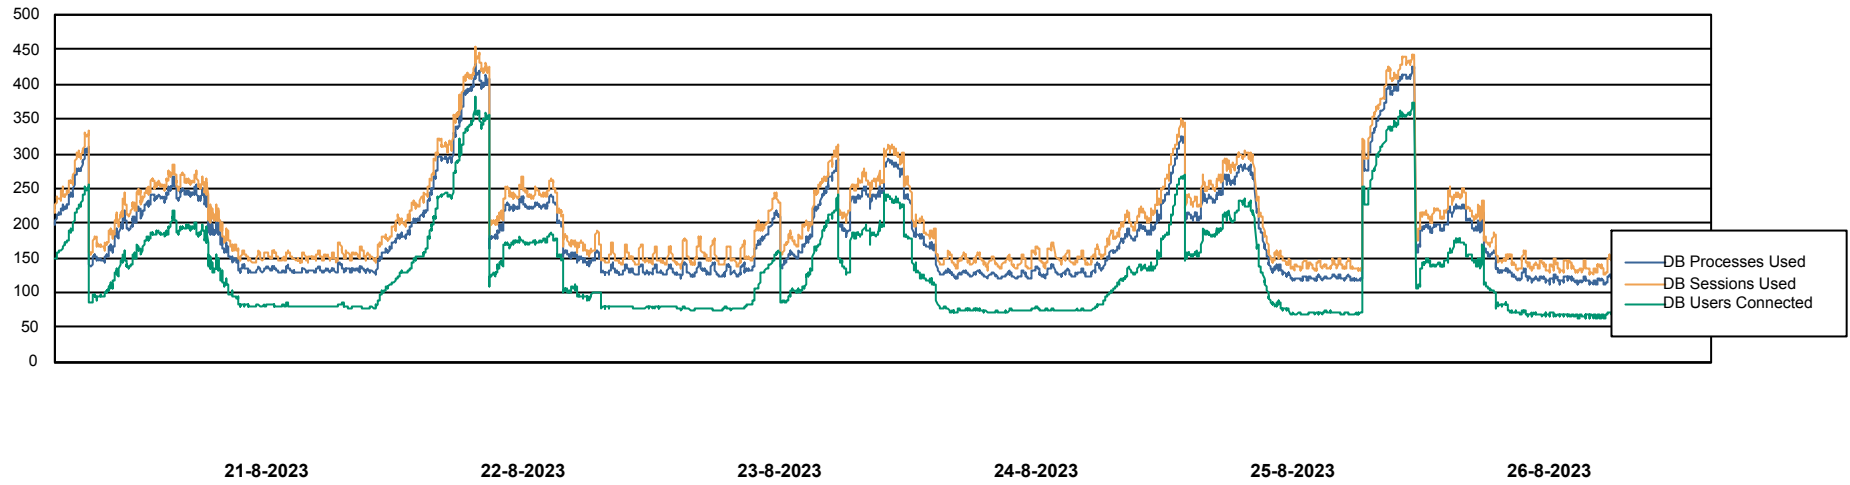

Weekly SLA Customer Report

Customer NIX_Production
Database ID 51

Database Performance NIXDB_BI

Weekly SLA Customer Report

Customer NIX_Production
Database ID 51

Database Performance NIXDB_Production

Weekly SLA Customer Report

Customer NIX_Production
Database ID 51

Database Performance NIXDB_Standby

DB Processes Max 300

Weekly SLA Customer Report

Customer NIX_Production
Database ID 51

DATABASE SIZE NIXDB_BI

Database growth over last month