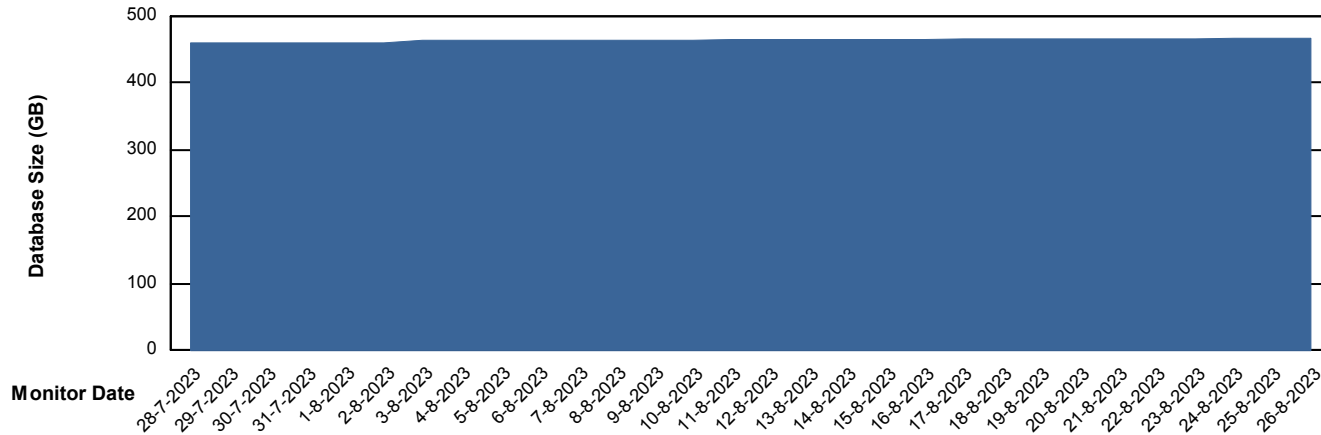

DATABASE SIZE NIXDB_Production

Database growth over last month