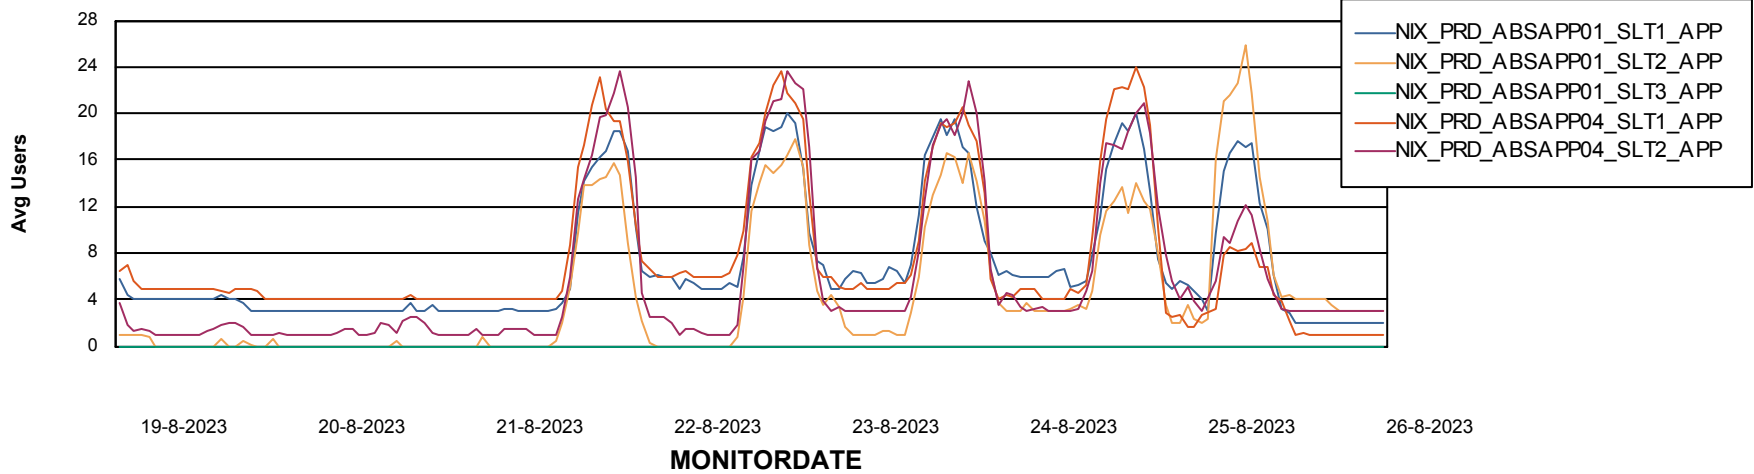

Avg users per day per ABS server