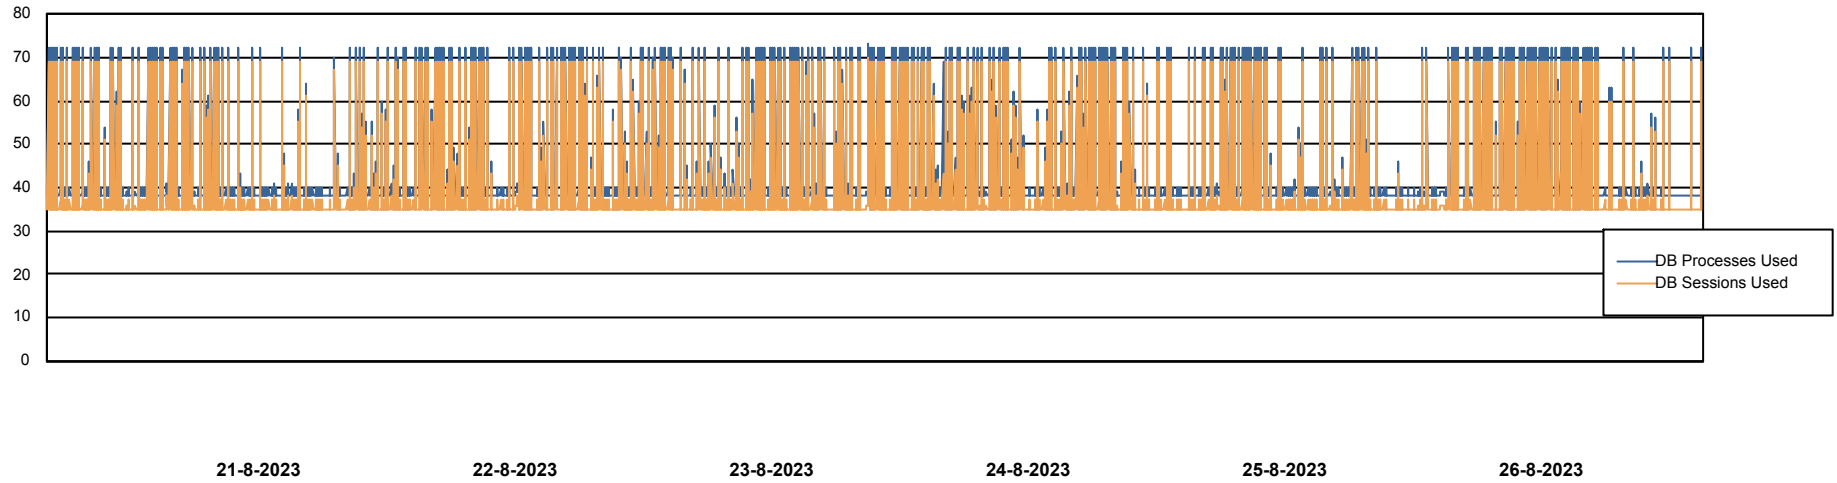

Database Performance NIXDB_Standby

DB Processes Max 300