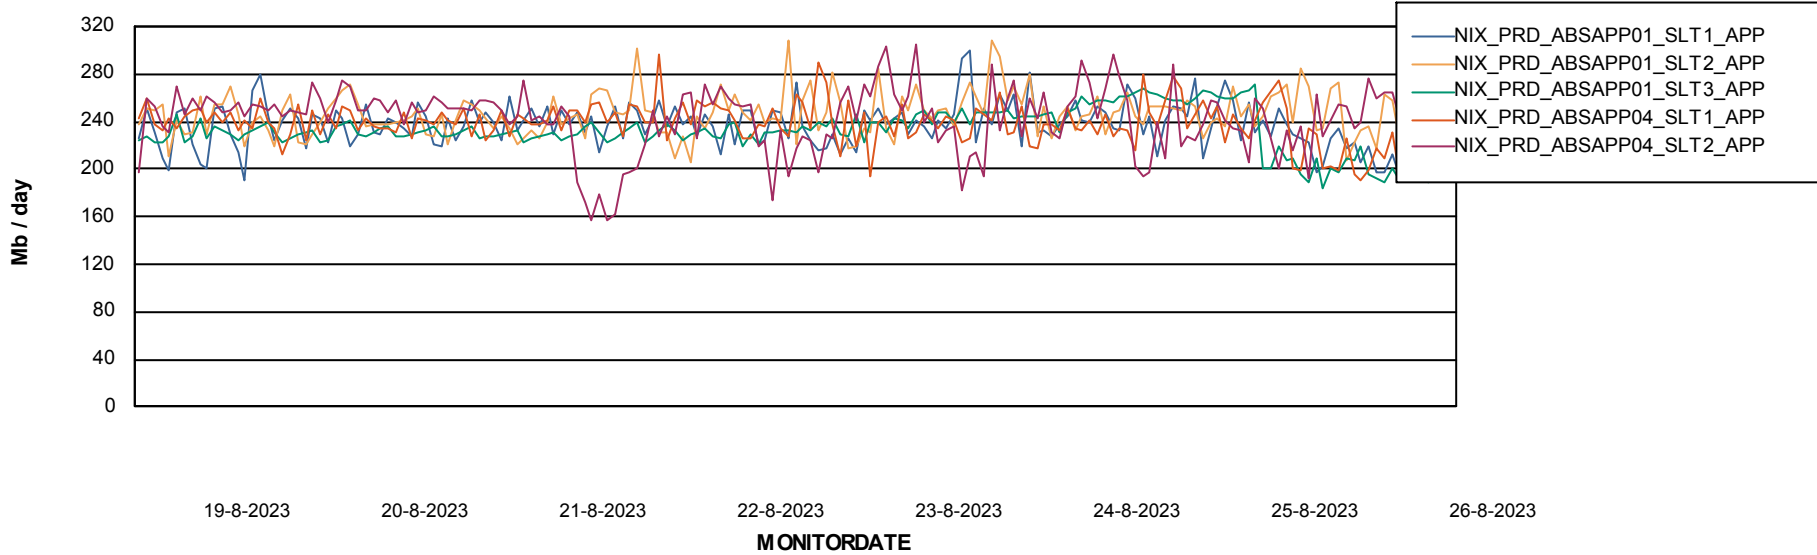

ABSSolute Application Server Services

Avg memory used per ABS Server Service