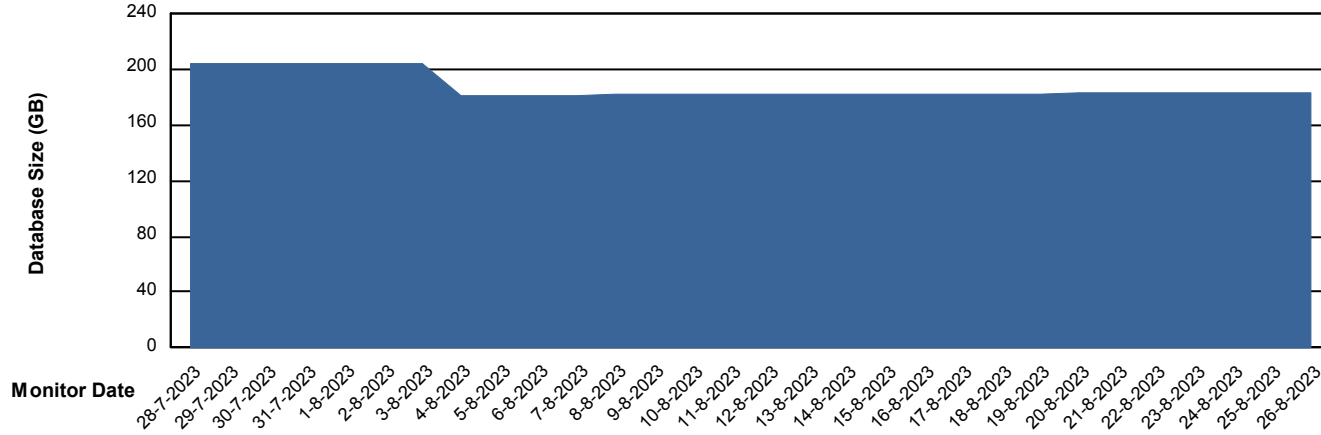

Customer NIX_Production
Database ID 51

Database Performance NIXDB_Standby

DB Processes Max 300

Weekly SLA Customer Report

Customer NIX_Production
Database ID 51

DATABASE SIZE NIXDB_BI

Database growth over last month