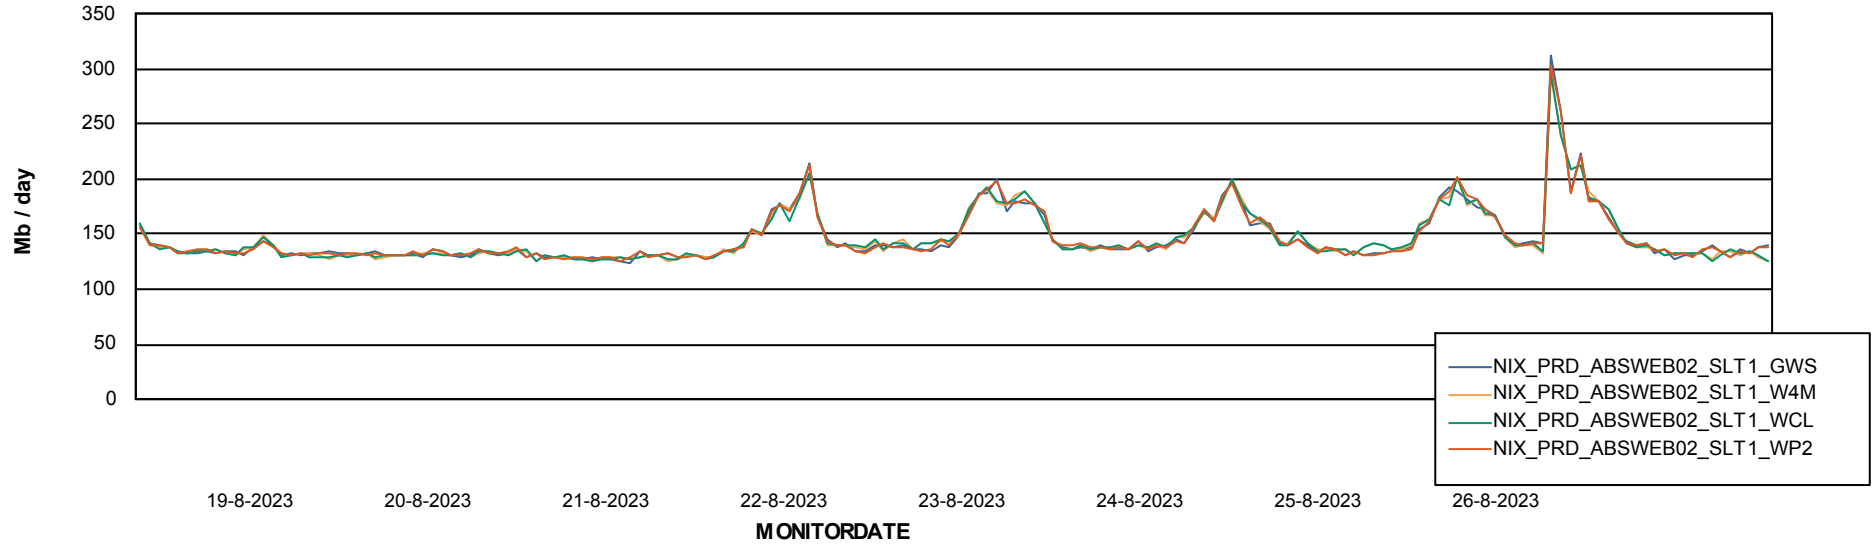

ABSSolute Web Component Services

Avg memory used per ABS Web component