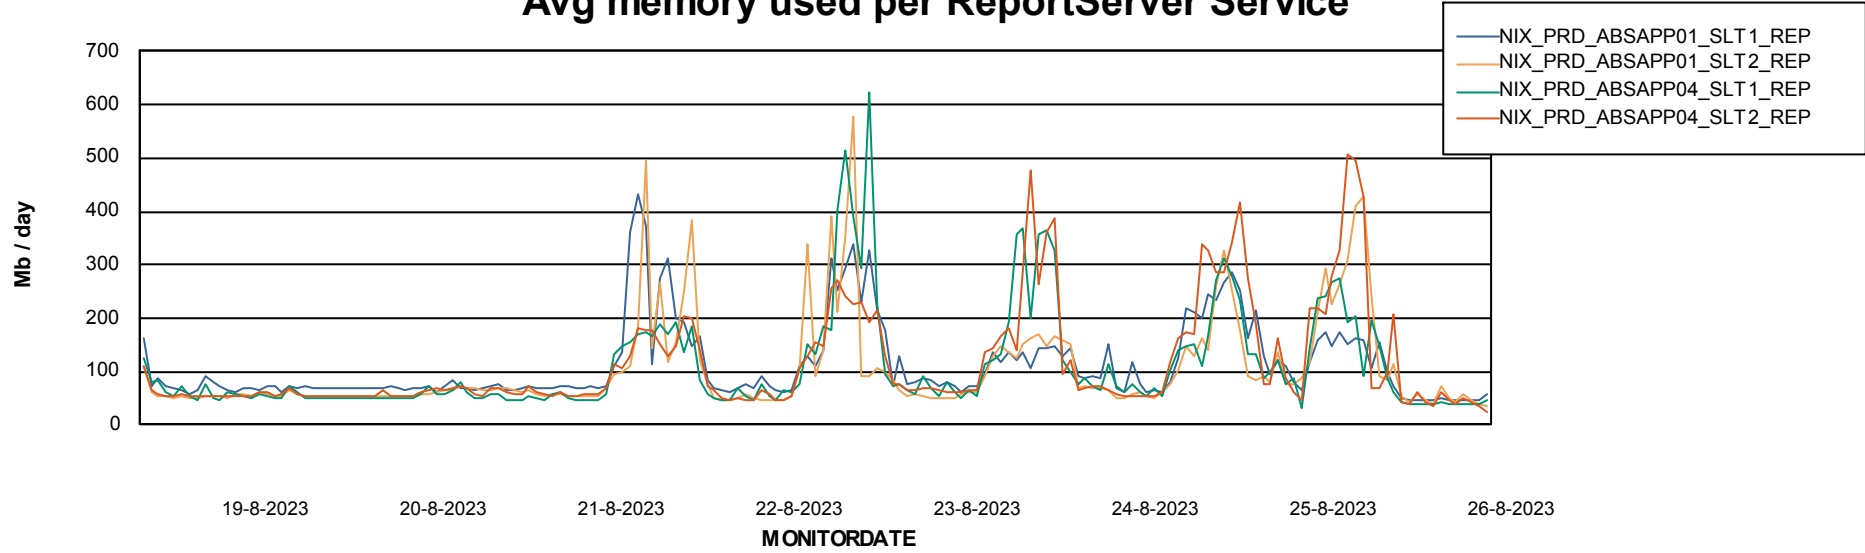

Avg memory used per ABS Server Service

Avg users per day per ABS server

Weekly SLA Customer Report

Customer NIX_Production
Database ID 51

ABSSolute Application ReportServer Services

Avg memory used per ReportServer Service