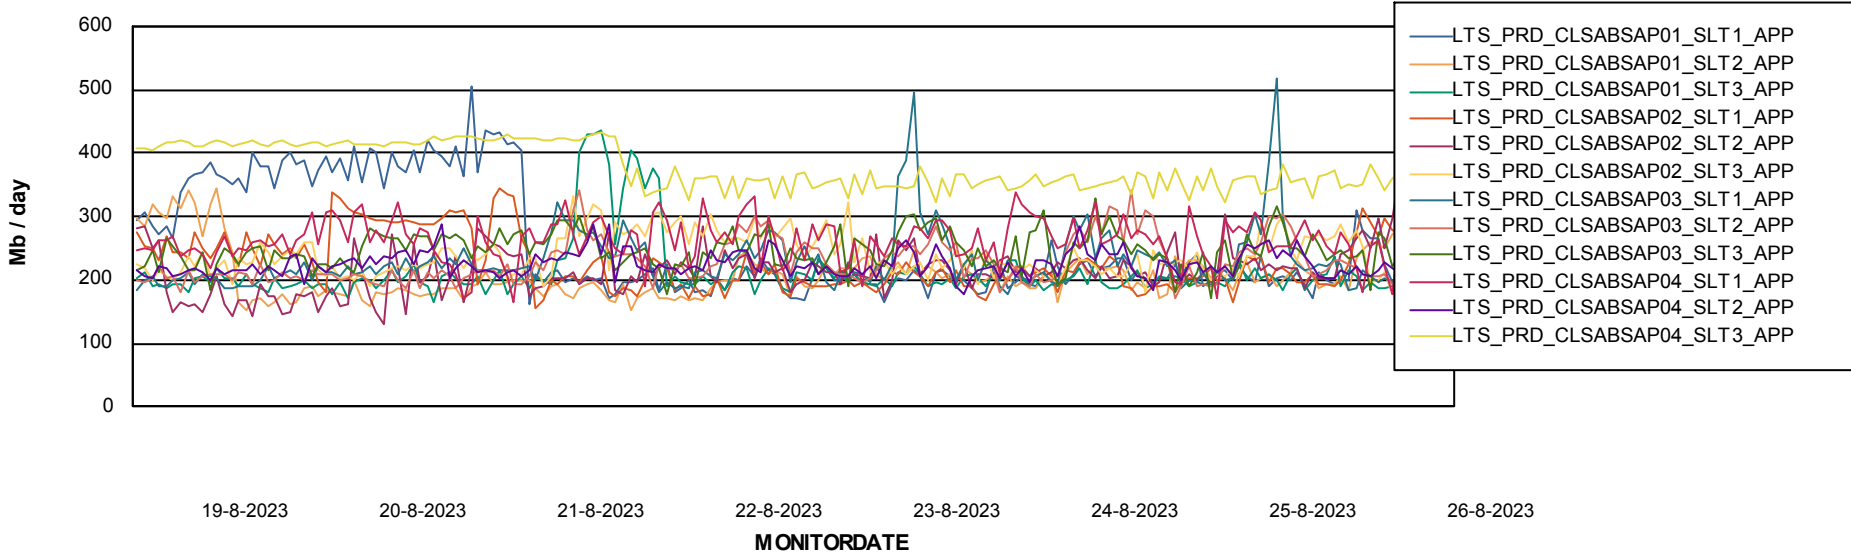

ABSSolute Application Server Services

Avg memory used per ABS Server Service