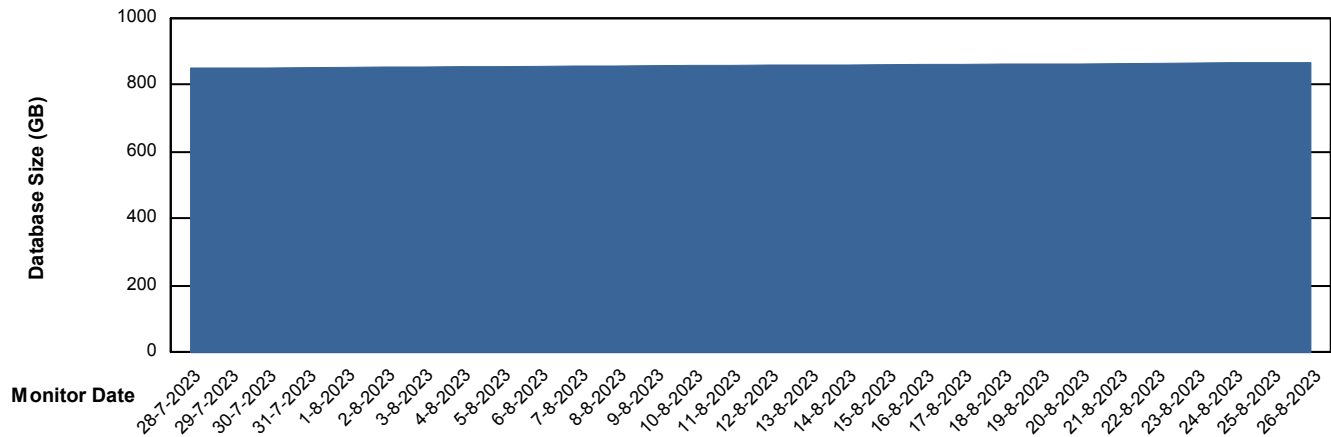

Customer LTS(CleanLease)_Production
Database ID 126

DATABASE SIZE LTS_PROD_CLSABSBI01_BI

Database growth over last month

DATABASE SIZE LTS_PROD_CLSABSDB01_PRDB

Database growth over last month

Weekly SLA Customer Report