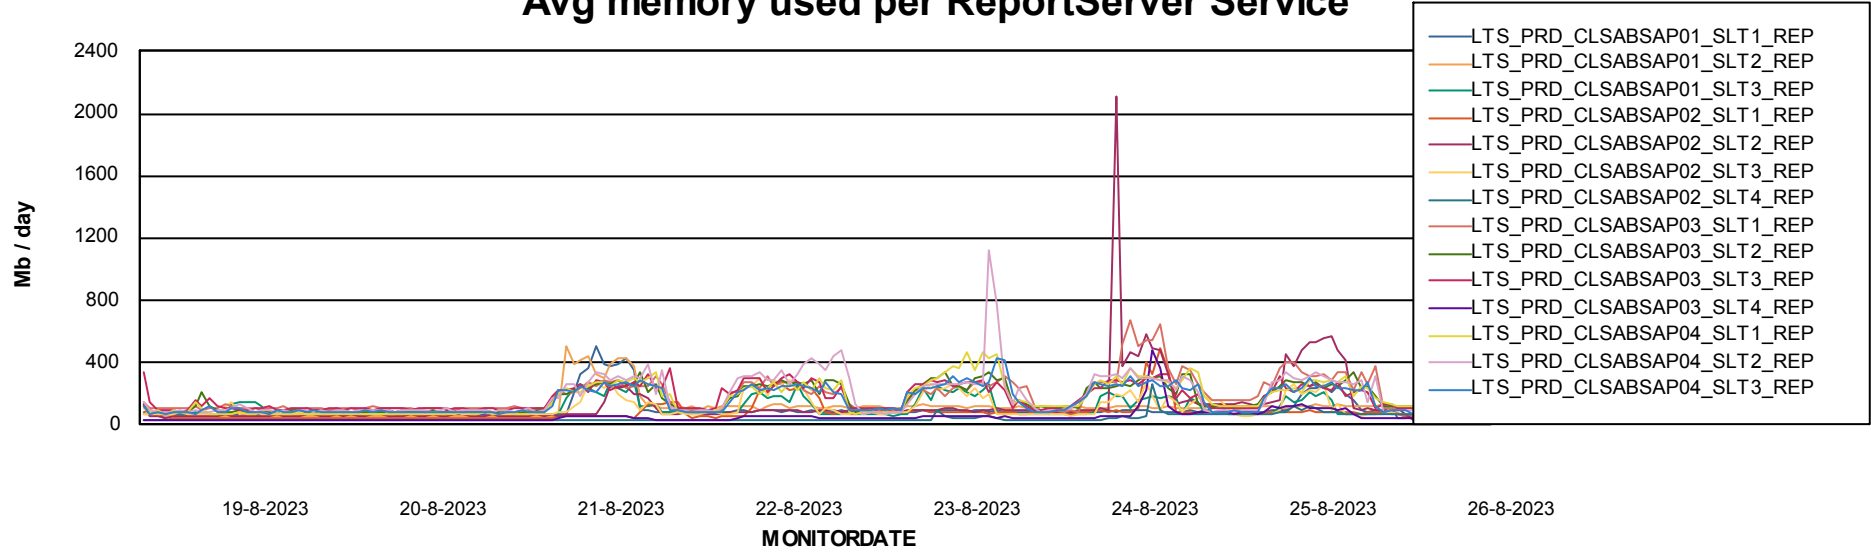

ABSSolute Application ReportServer Services

Avg memory used per ReportServer Service