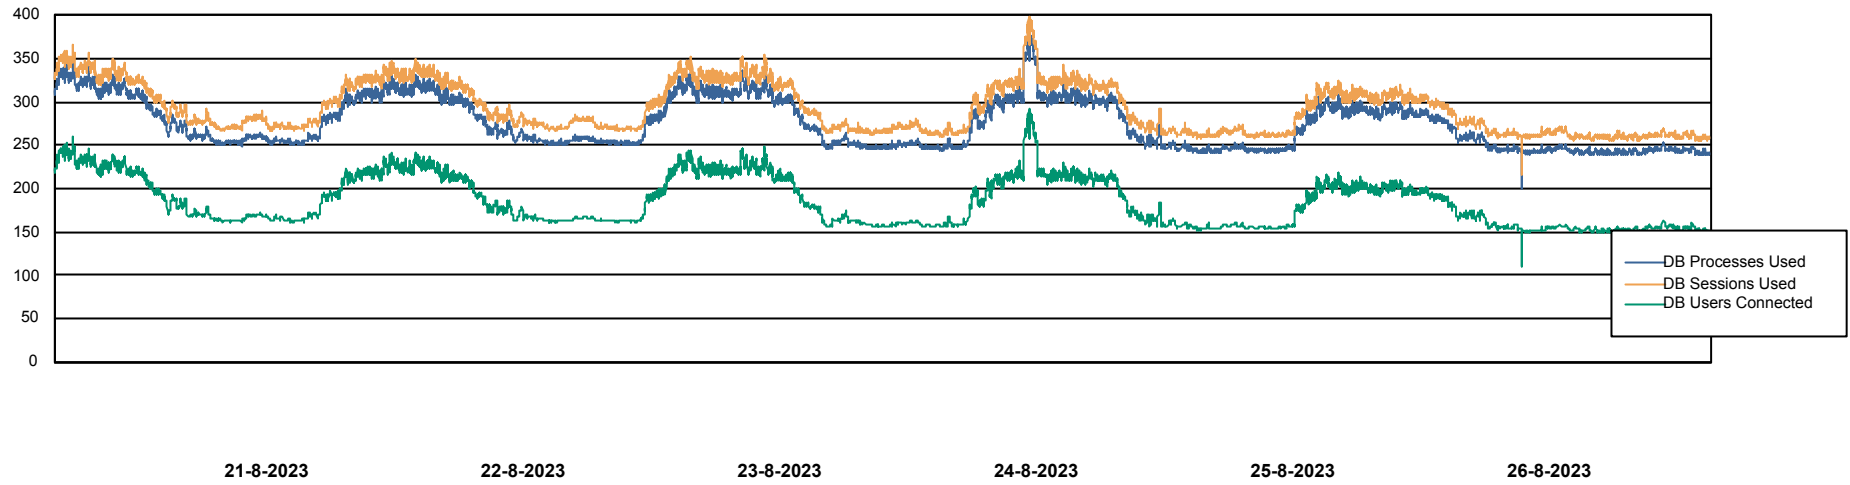

Weekly SLA Customer Report

Customer LTS(CleanLease)_Production
Database ID 126

Database Performance LTS_PROD_CLSABSBI01_BI

Weekly SLA Customer Report

Customer LTS(CleanLease)_Production
Database ID 126

Database Performance LTS_PROD_CLSABSD01_PRDB