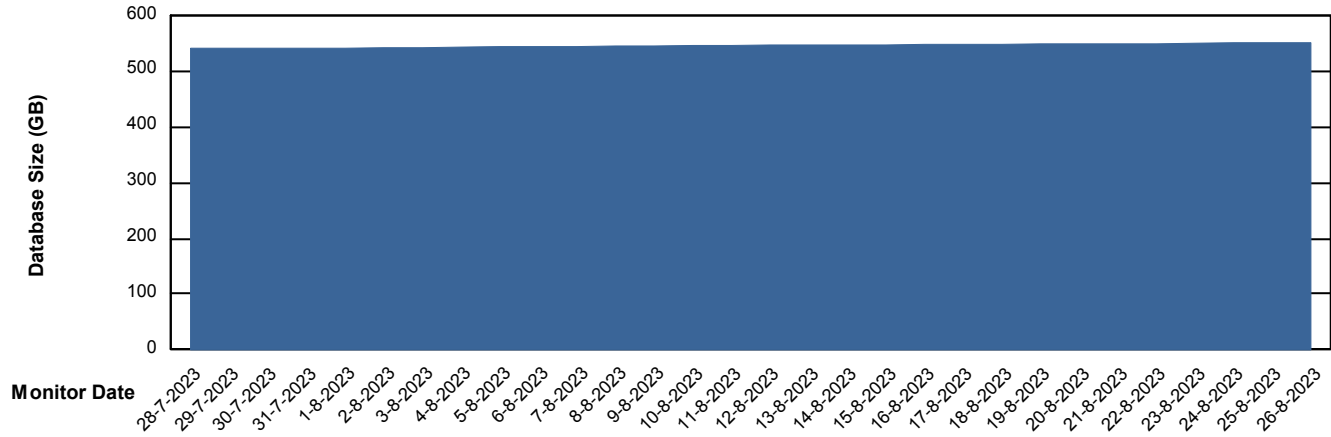

DATABASE SIZE LTS_PROD_CLSABSBI01_BI

Database growth over last month