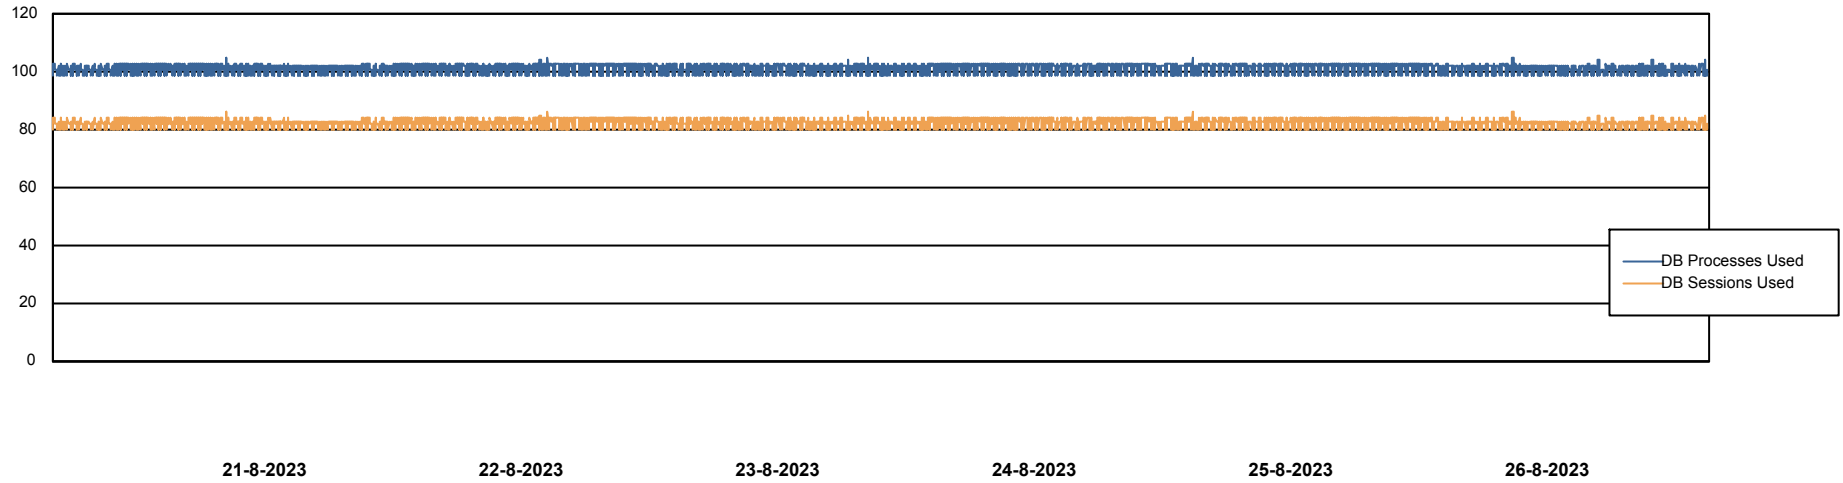

Database Performance KLHDB_Standby

DB Processes Max 4
DB Processes Max 1,000
DB Processes Max 0