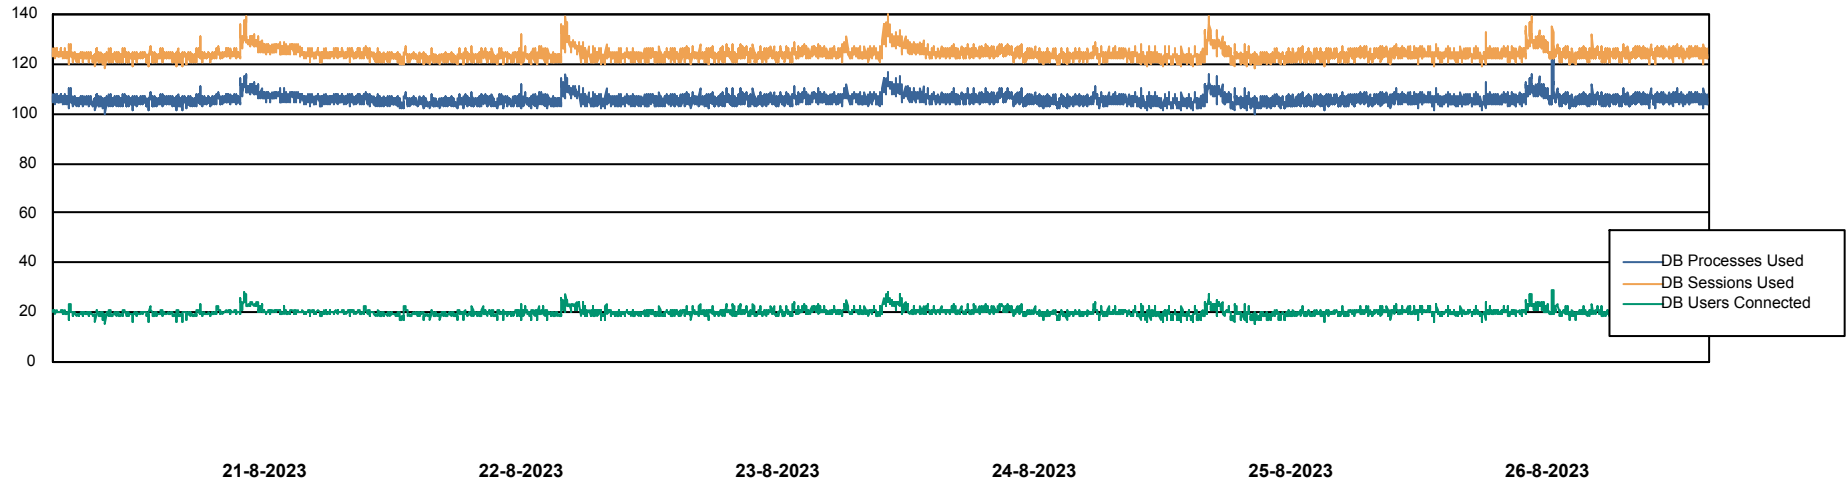

Weekly SLA Customer Report

Customer KLH_Production (24/7)
Database ID 139

Database Performance KLHDB_BI

Weekly SLA Customer Report

Customer KLH_Production (24/7)
Database ID 139

Database Performance KLHDB_Production