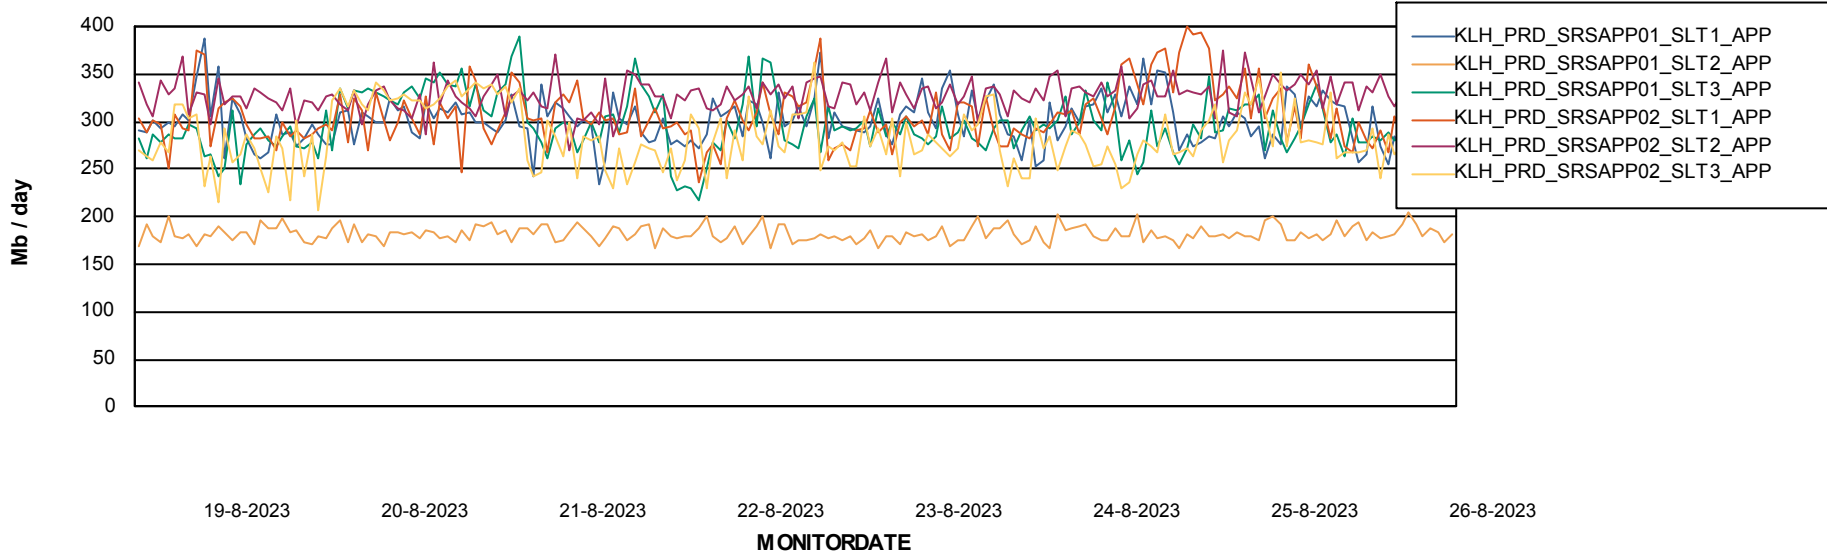

ABSSolute Application Server Services

Avg memory used per ABS Server Service