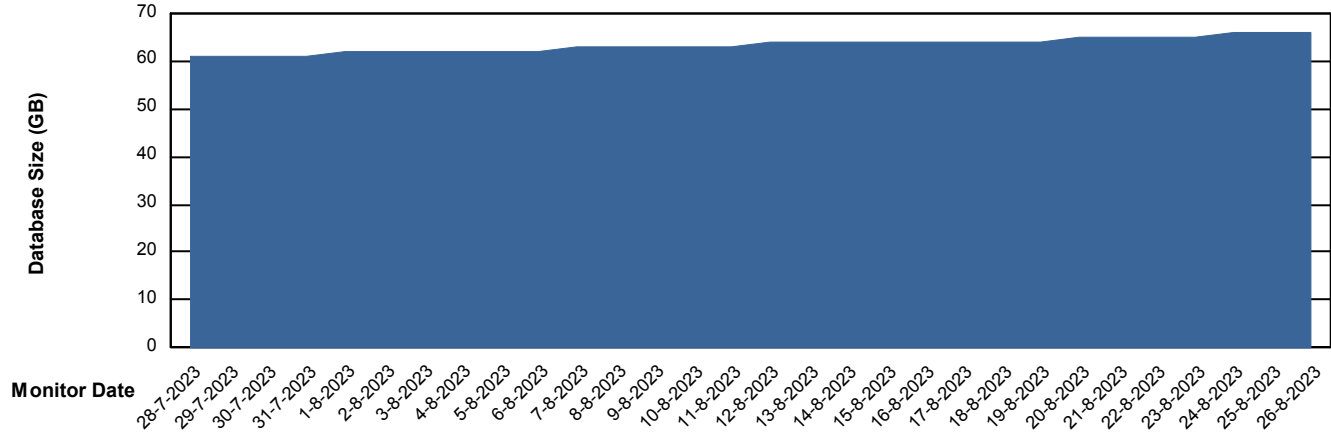

Weekly SLA Customer Report

Customer KLH_Production (24/7)
Database ID 139

Database Performance KLHDB_BI

Weekly SLA Customer Report

Customer KLH_Production (24/7)
Database ID 139

Database Performance KLHDB_Production

Weekly SLA Customer Report

Customer KLH_Production (24/7)
Database ID 139

Database Performance KLHDB_Standby

DB Processes Max 4
DB Processes Max 1,000
DB Processes Max 0

Weekly SLA Customer Report

Customer KLH_Production (24/7)
Database ID 139

DATABASE SIZE KLHDB_BI

Database growth over last month

DATABASE SIZE KLHDB_Production

Database growth over last month

Weekly SLA Customer Report

Customer KLH_Production (24/7)
Database ID 139

Database Tablespace KLHDB_BI