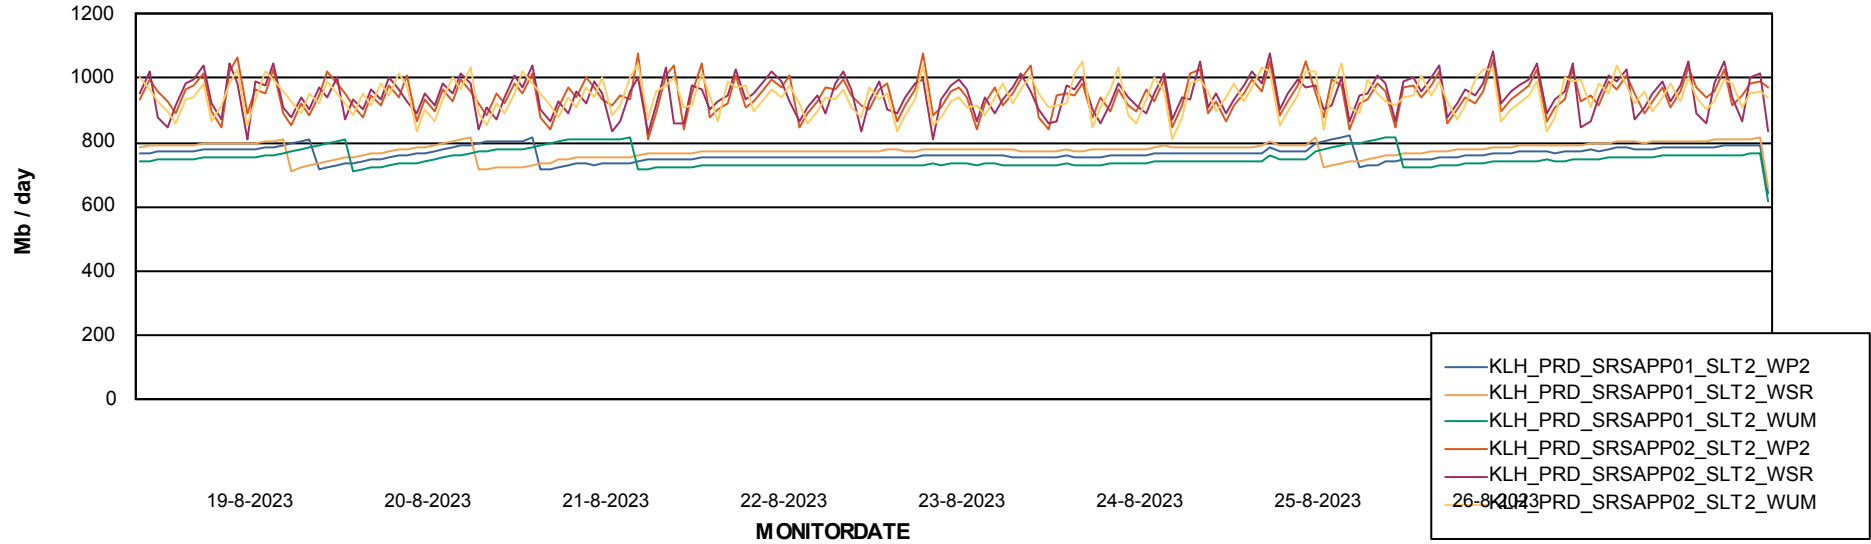

Avg memory used per ReportServer Service

Weekly SLA Customer Report

Customer KLH_Production (24/7)
Database ID 139

ABSSolute Web Component Services

Avg memory used per ABS Web component

Weekly SLA Customer Report