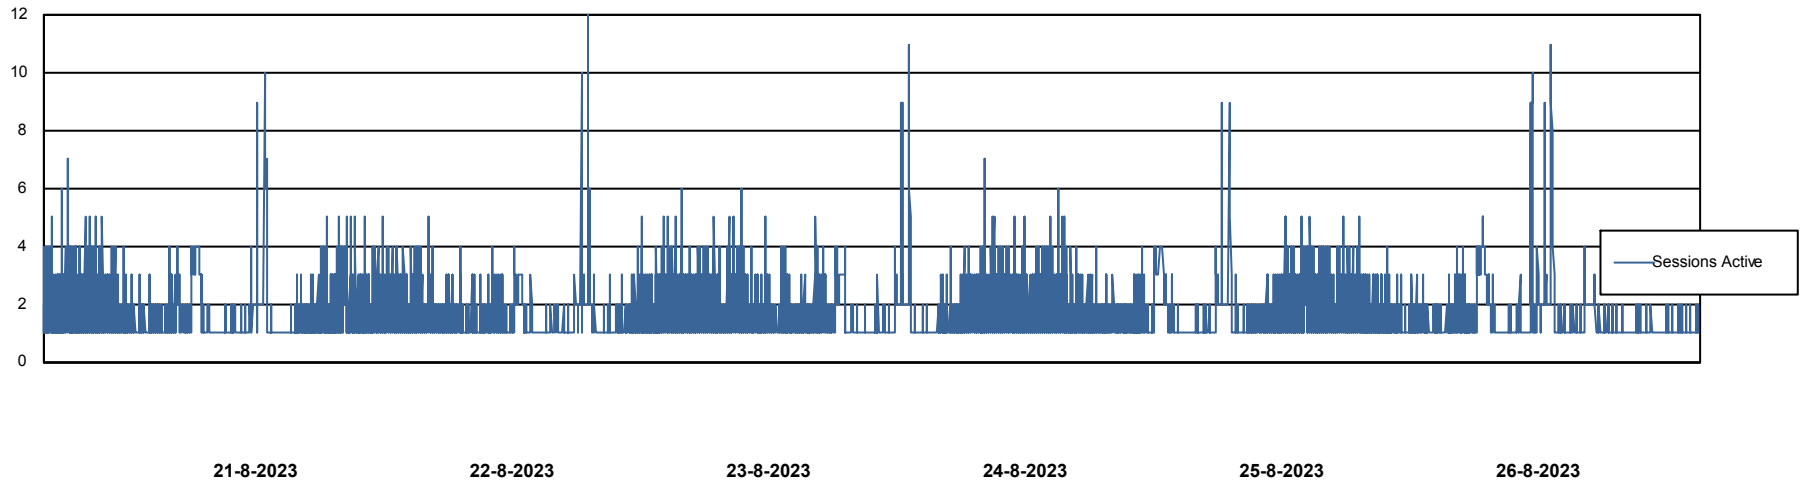

Weekly SLA Customer Report

Customer KLH_Production (24/7)
Database ID 139

Database Performance KLHDB_BI

Weekly SLA Customer Report

Customer KLH_Production (24/7)
Database ID 139

Database Performance KLHDB_Production

Weekly SLA Customer Report

Customer KLH_Production (24/7)
Database ID 139

Database Performance KLHDB_Standby

DB Processes Max 4
DB Processes Max 1,000
DB Processes Max 0

Weekly SLA Customer Report

Customer KLH_Production (24/7)
Database ID 139