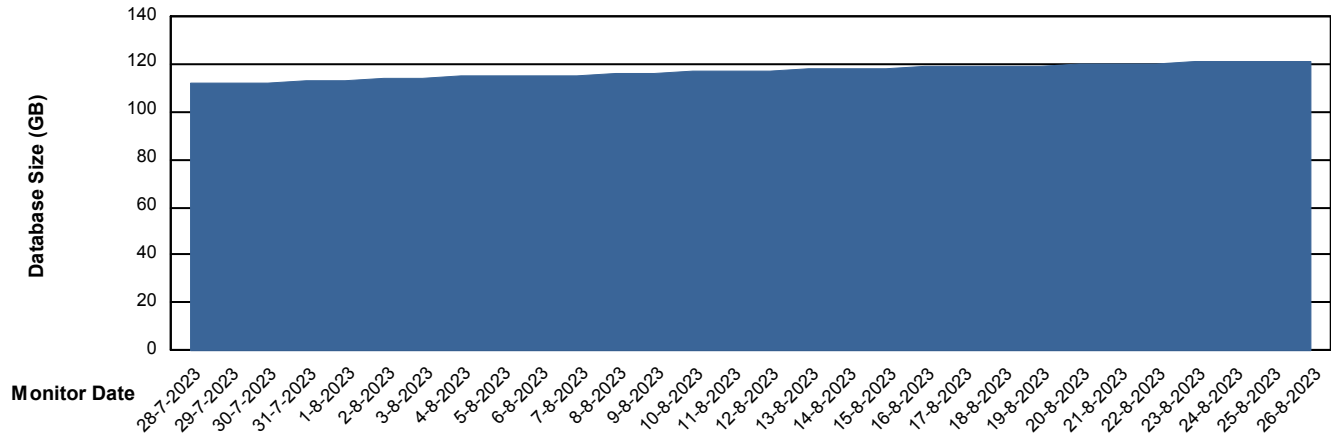

Weekly SLA Customer Report

Customer KLH_Production (24/7)
Database ID 139

Database Performance KLHDB_BI

Weekly SLA Customer Report

Customer KLH_Production (24/7)
Database ID 139

Database Performance KLHDB_Production

Weekly SLA Customer Report

Customer KLH_Production (24/7)
Database ID 139

Database Performance KLHDB_Standby

DB Processes Max 4
DB Processes Max 1,000
DB Processes Max 0

Weekly SLA Customer Report

Customer KLH_Production (24/7)
Database ID 139

DATABASE SIZE KLHDB_BI

Database growth over last month

DATABASE SIZE KLHDB_Production

Database growth over last month

Weekly SLA Customer Report

Customer KLH_Production (24/7)
Database ID 139

Database Tablespace KLHDB_BI