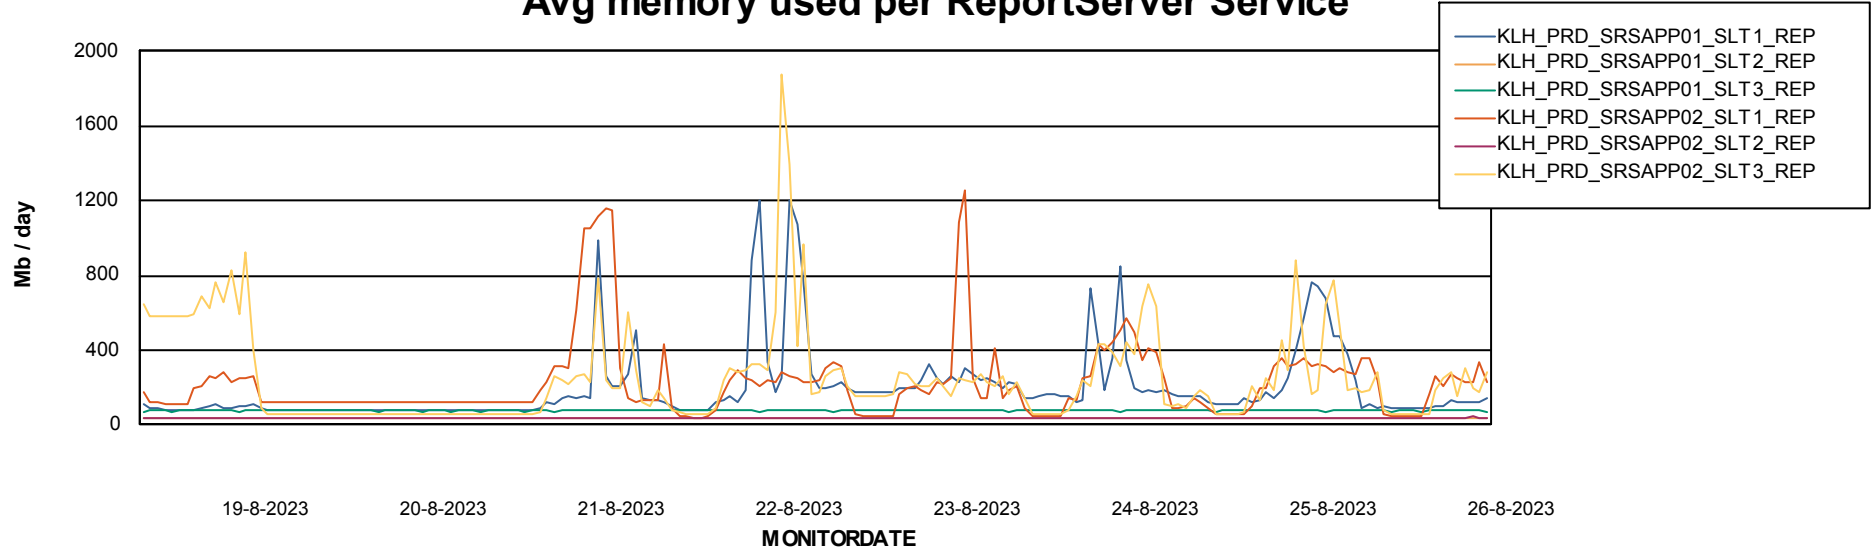

ABSSolute Application ReportServer Services

Avg memory used per ReportServer Service