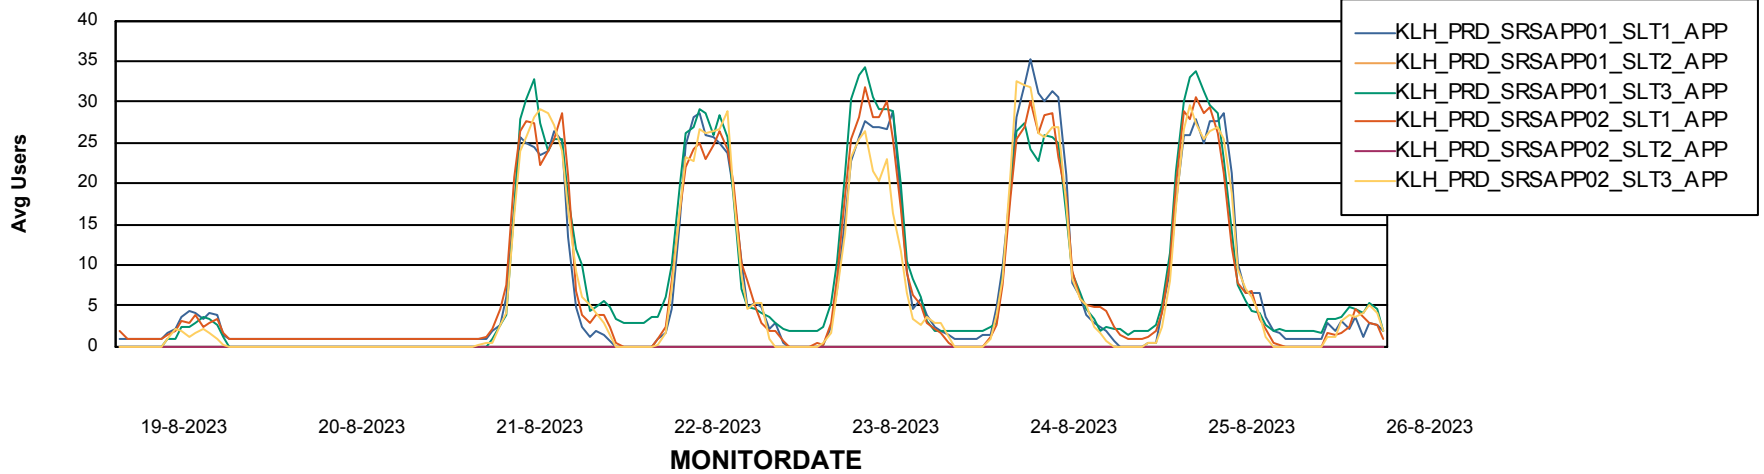

Avg users per day per ABS server