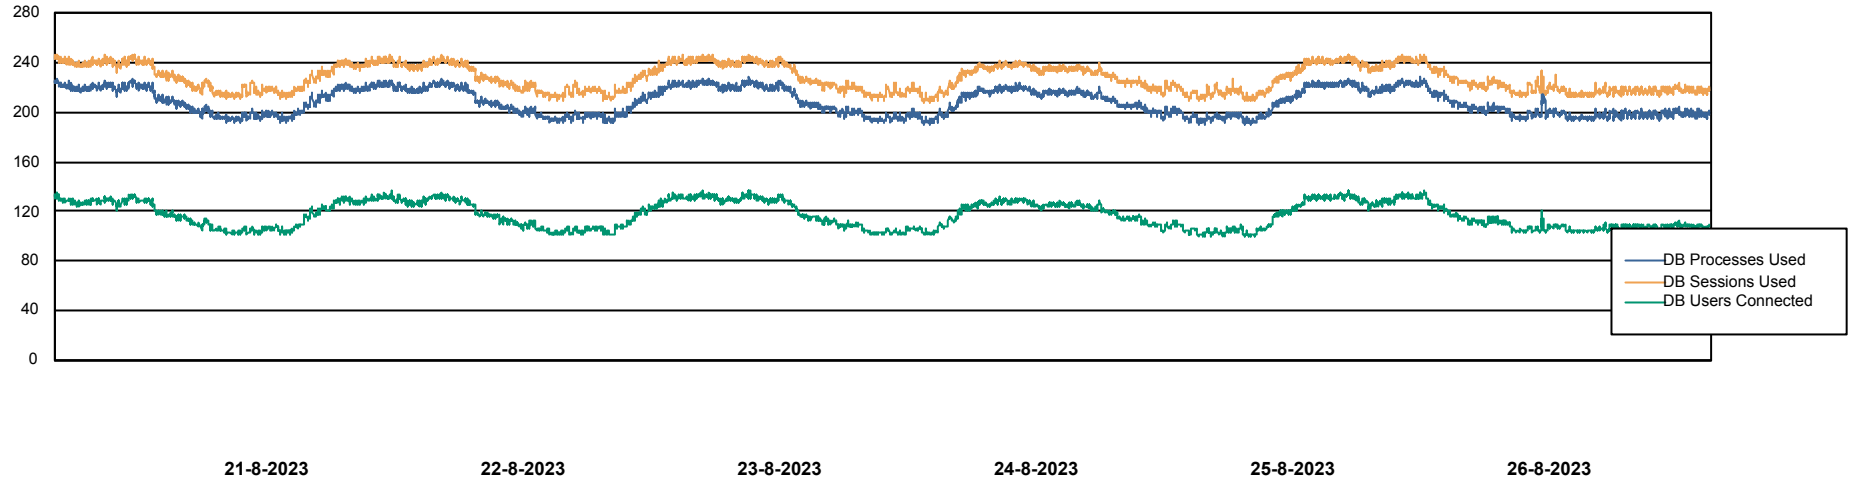

Weekly SLA Customer Report

Customer KLH_Production (24/7)
Database ID 139

Database Performance KLHDB_BI

Weekly SLA Customer Report

Customer KLH_Production (24/7)
Database ID 139

Database Performance KLHDB_Production

Weekly SLA Customer Report

Customer KLH_Production (24/7)
Database ID 139

Database Performance KLHDB_Standby

DB Processes Max 4
DB Processes Max 1,000
DB Processes Max 0

Weekly SLA Customer Report

Customer KLH_Production (24/7)
Database ID 139