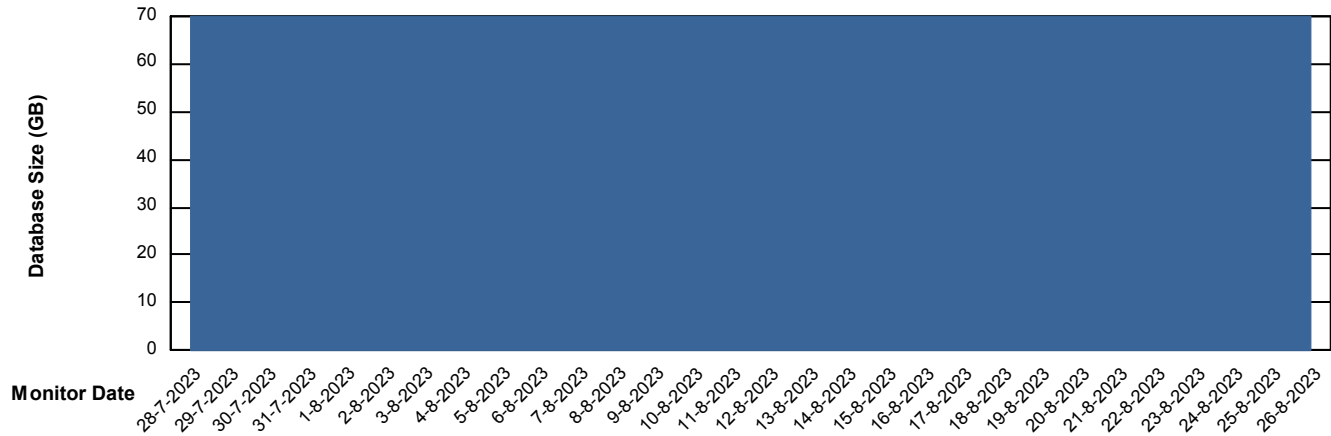

DATABASE SIZE KLA_TST_KLAHQORA04_DB

Database growth over last month