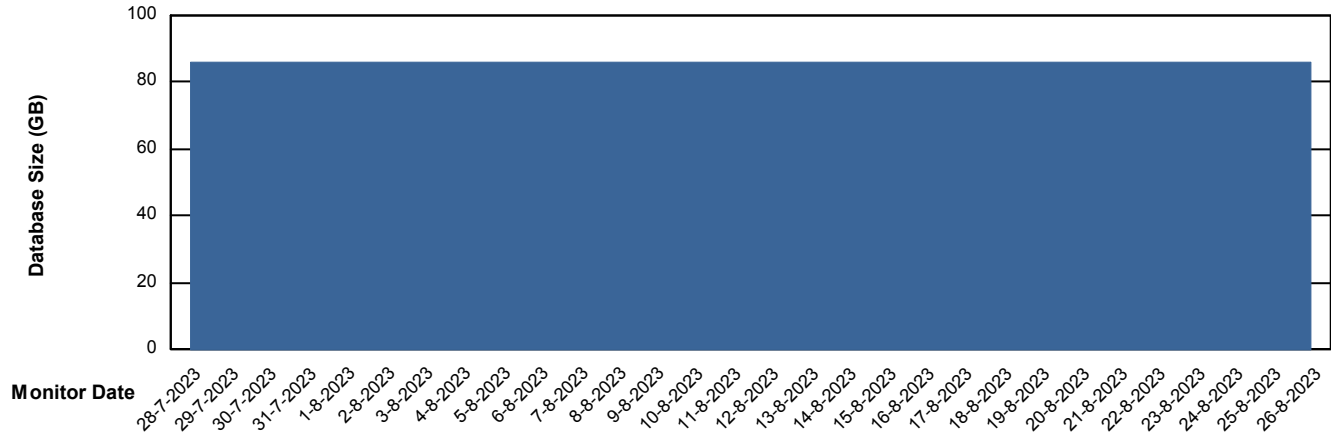

DATABASE SIZE KLA_PRD_KLAHQORA03_DB

Database growth over last month