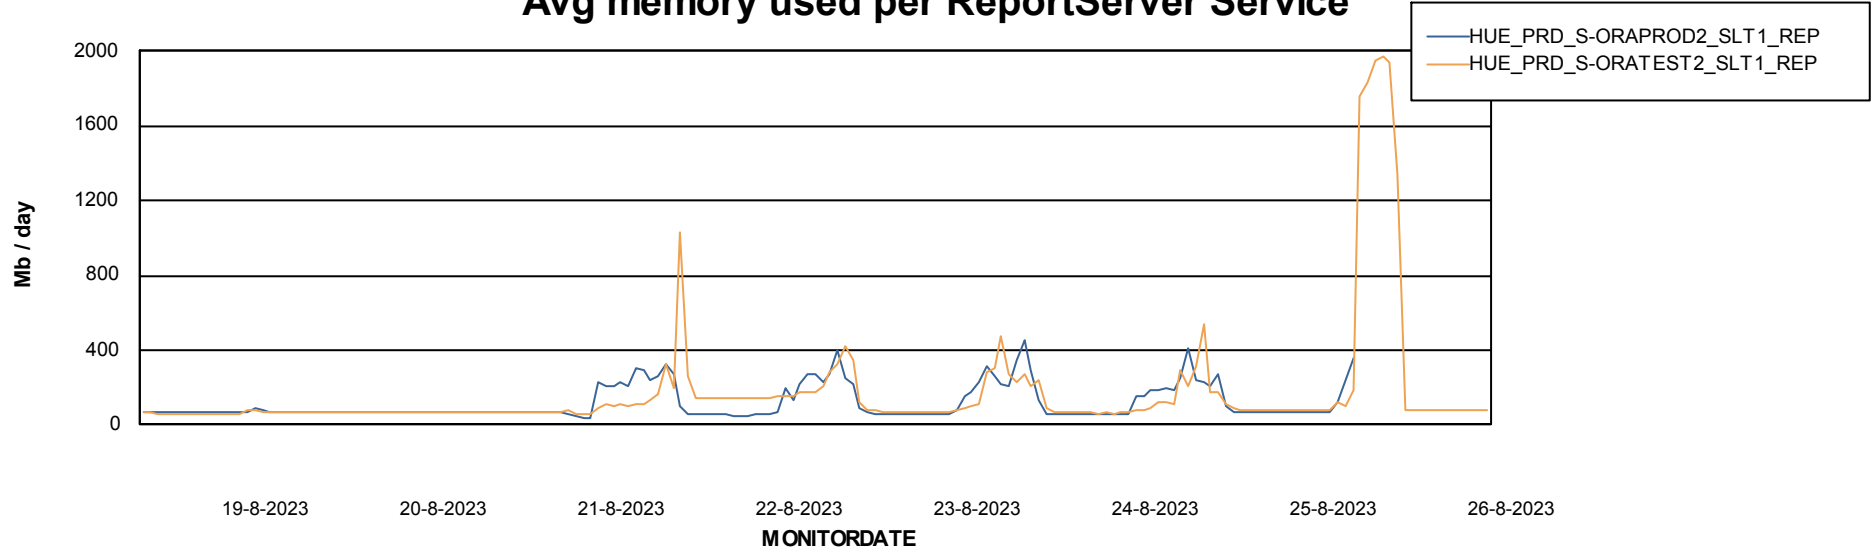

Avg memory used per ABS Server Service

Avg users per day per ABS server

Weekly SLA Customer Report

Customer HUE_Production
Database ID 154

ABSSolute Application ReportServer Services

Avg memory used per ReportServer Service