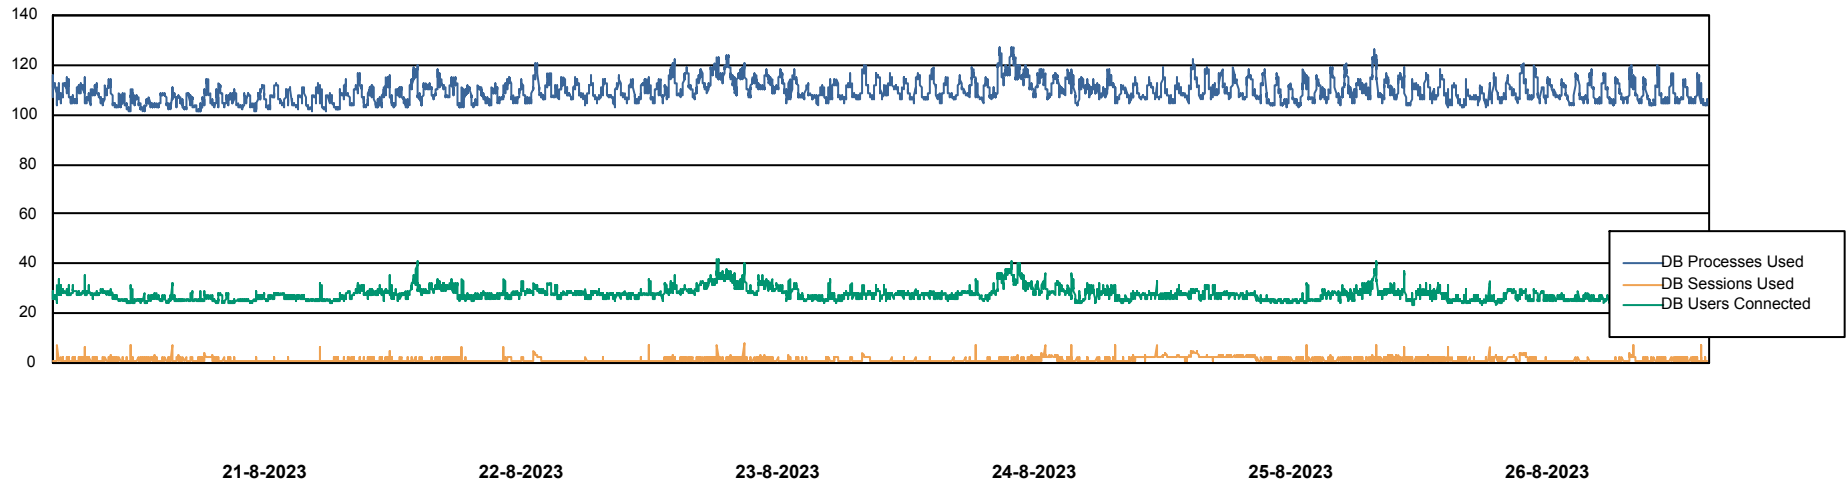

Weekly SLA Customer Report

Customer EUT_Production
Database ID 114

Database Performance EUT_EUP_PRD_URVINA22T_DB

DB Processes Max 500

Weekly SLA Customer Report

Customer EUT_Production
Database ID 114

Database Performance EUT_URM_PRD_URVINA26_DB