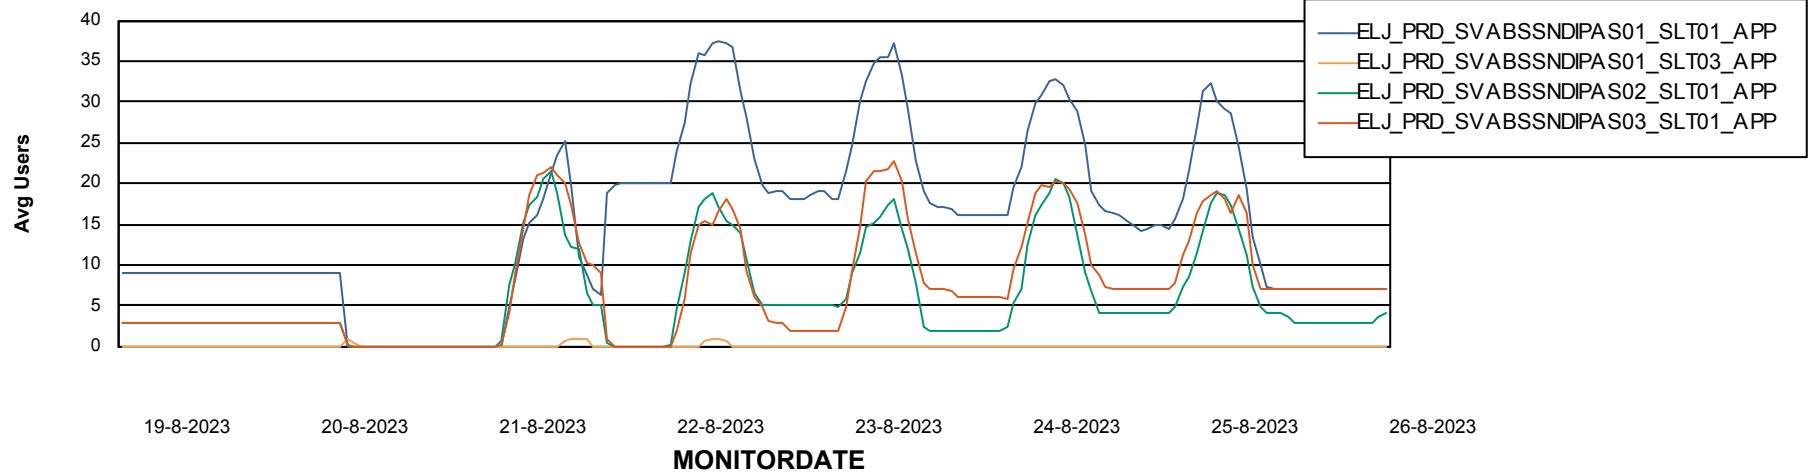

Weekly SLA Customer Report

Customer ELJ Production
Database ID 72

ABSSolute Application Server Services

Avg memory used per ABS Server Service

Avg users per day per ABS server

Weekly SLA Customer Report

Customer ELJ Production
Database ID 72