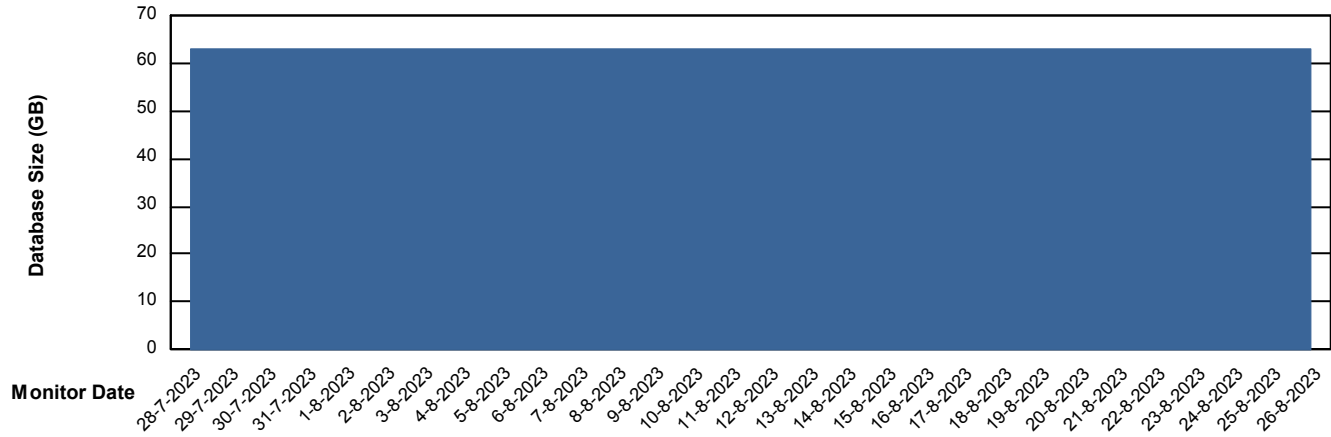

DB Processes Max 1,000
DB Sessions Max 0

Weekly SLA Customer Report

Customer ELJ Production
Database ID 72

Database Performance ELJDB_BI_FRASEQXPRDDB03

Weekly SLA Customer Report

Customer ELJ Production
Database ID 72

DATABASE SIZE ELJ_FRASEQXPRDDB01_PROD_DB

Database growth over last month

DATABASE SIZE ELJDB_BI_FRASEQXPRDDB03

Database growth over last month

Weekly SLA Customer Report

Customer ELJ Production
 Database ID 72