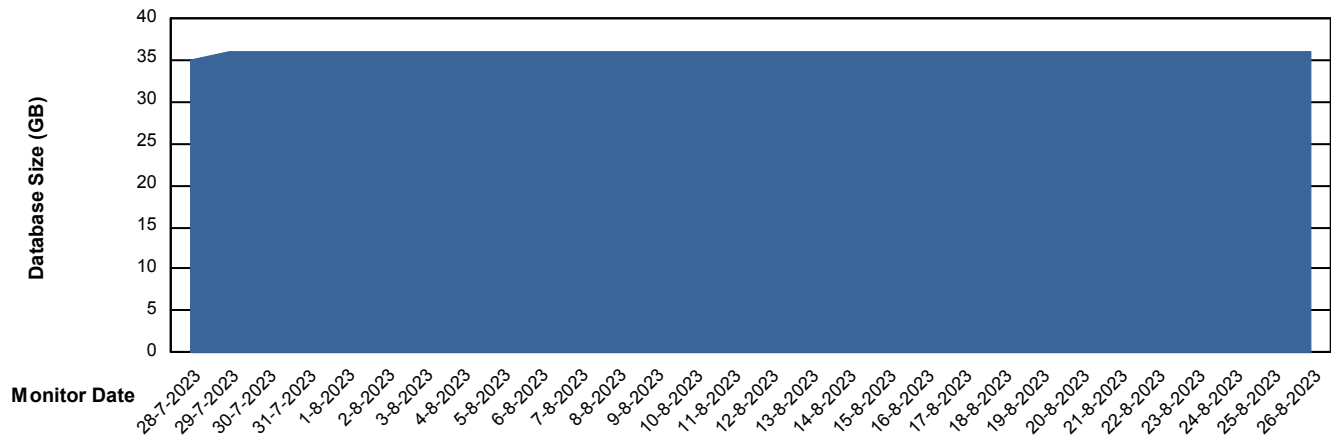

DB Processes Max 1,000
DB Sessions Max 0

Weekly SLA Customer Report

Customer ELJ Production
Database ID 72

Database Performance ELJDB_BI_FRASEQXPRDDB03

Weekly SLA Customer Report

Customer ELJ Production
Database ID 72

DATABASE SIZE ELJ_FRASEQXPRDDB01_PROD_DB

Database growth over last month

DATABASE SIZE ELJDB_BI_FRASEQXPRDDB03

Database growth over last month

Weekly SLA Customer Report

Customer ELJ Production
 Database ID 72