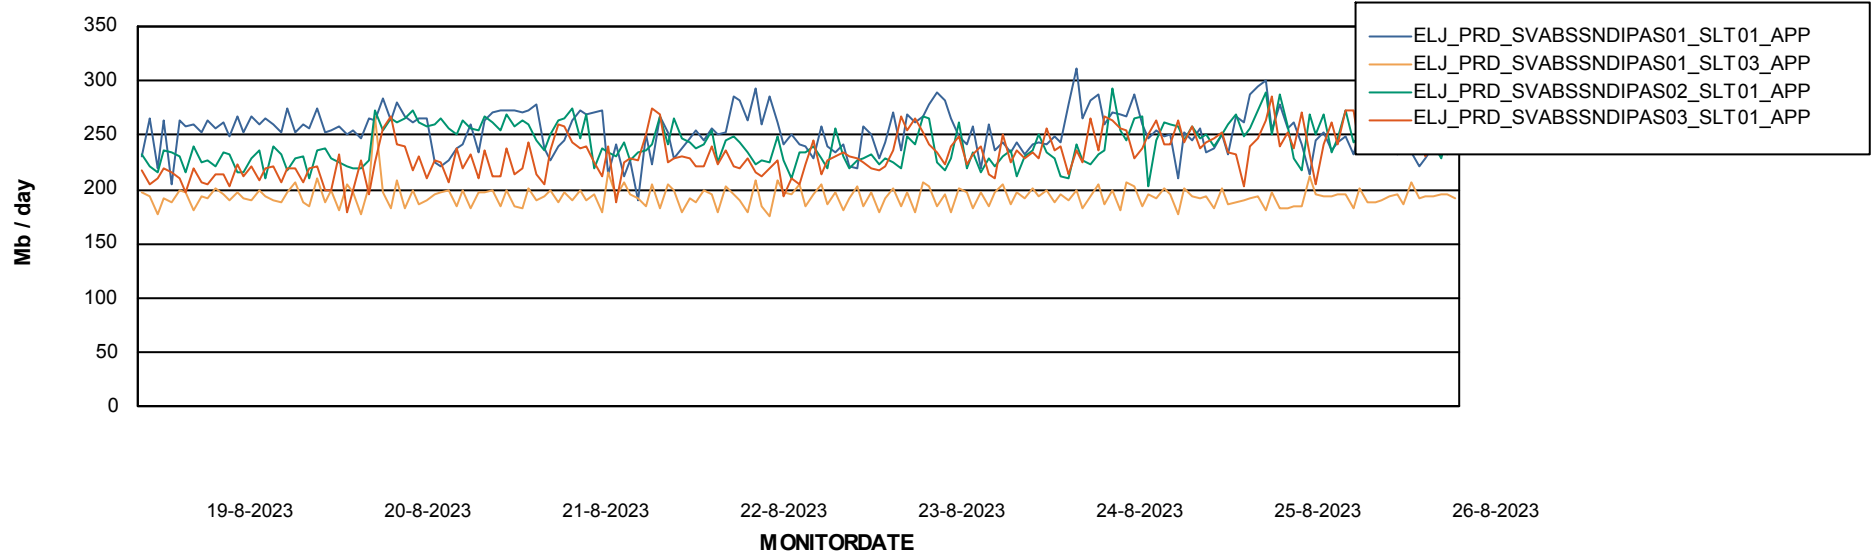

ABSSolute Application Server Services

Avg memory used per ABS Server Service