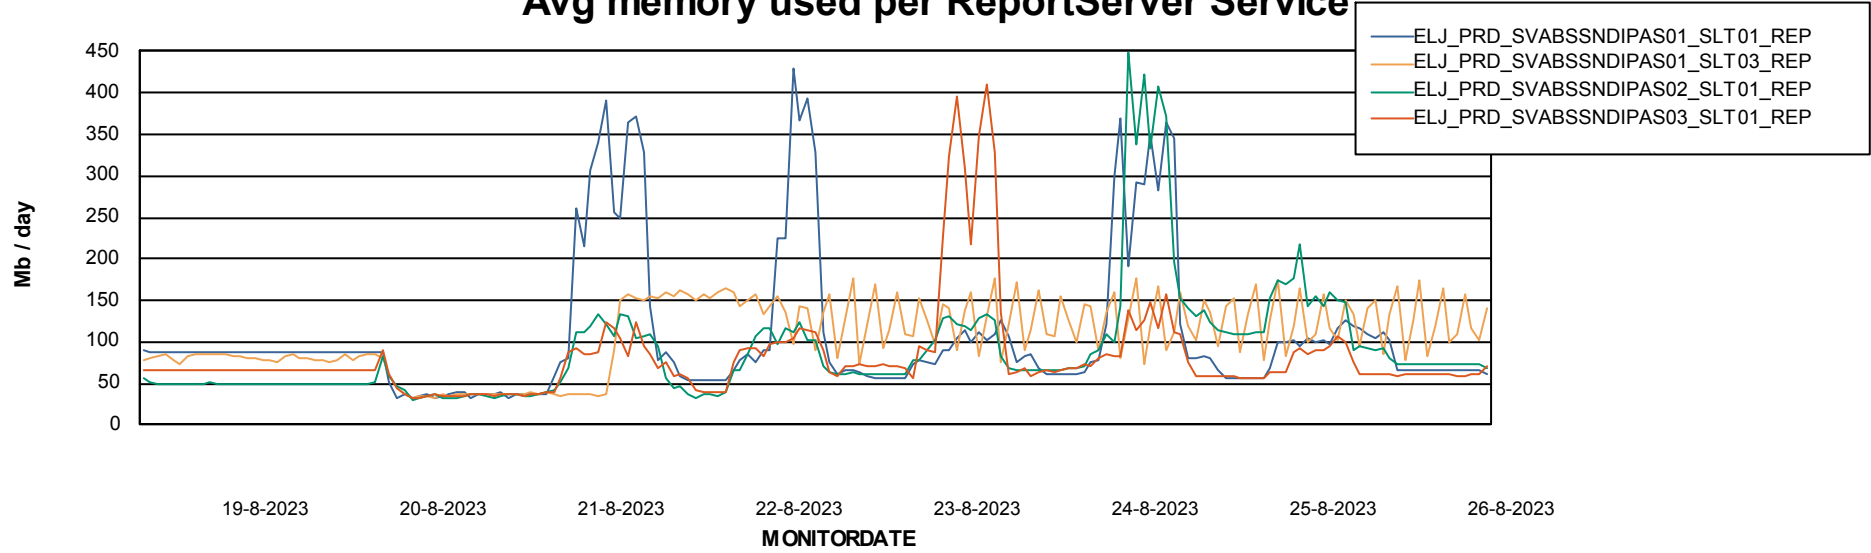

ABSSolute Application ReportServer Services

Avg memory used per ReportServer Service