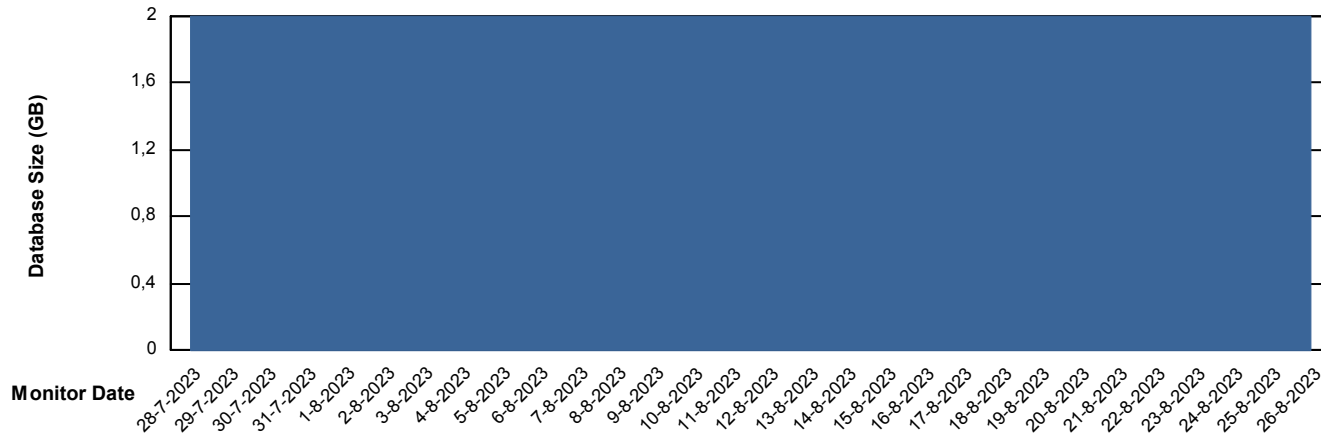

Database growth over last month