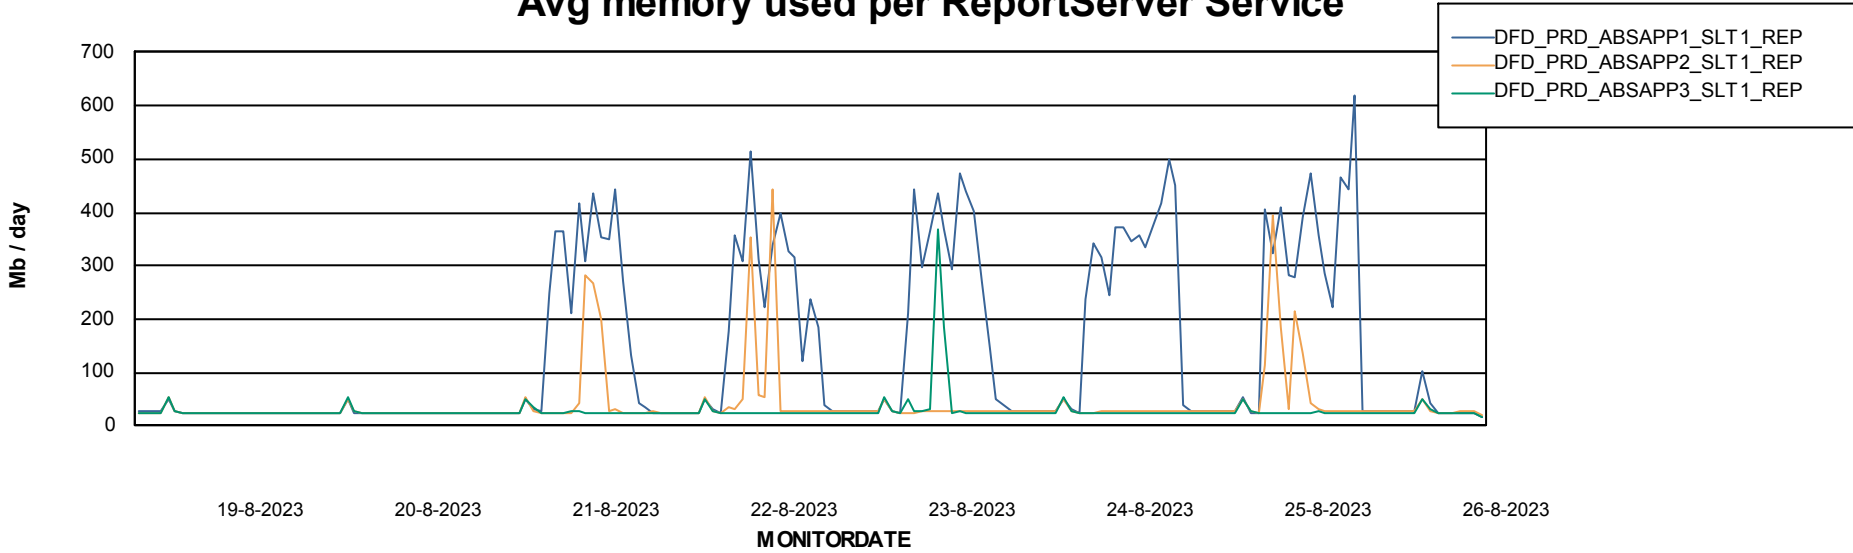

ABSSolute Application ReportServer Services

Avg memory used per ReportServer Service