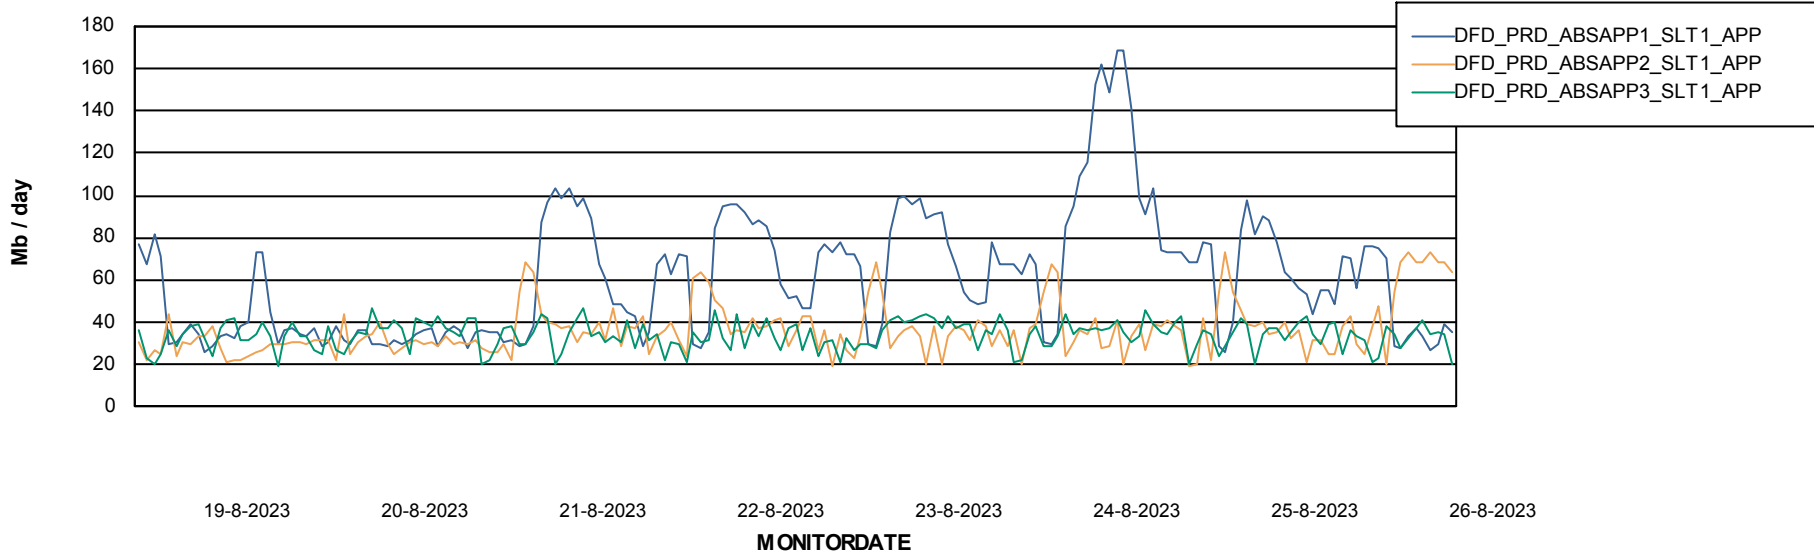

ABSSolute Application Server Services

Avg memory used per ABS Server Service