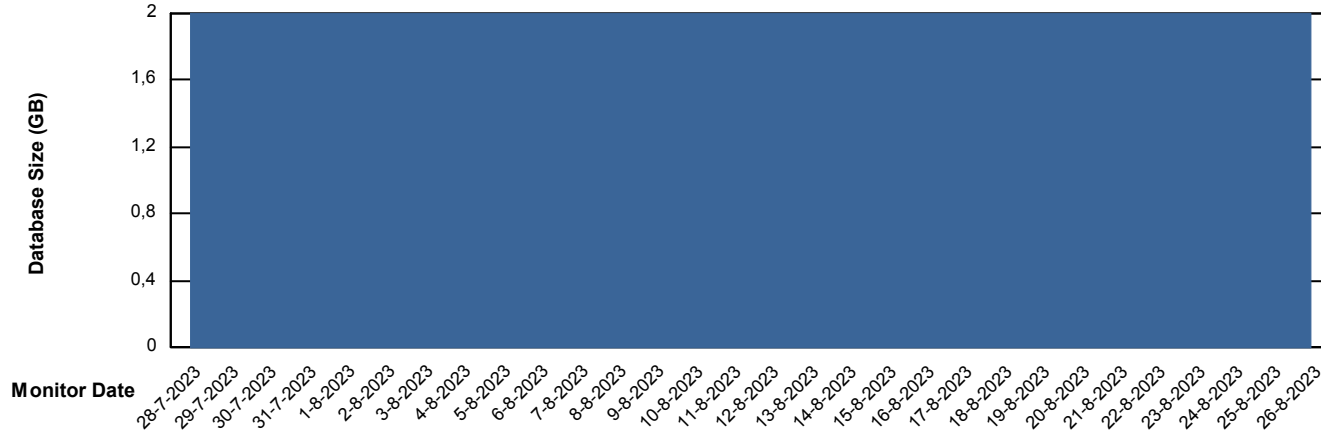

Database Performance DFDDDBBI_Production

DB Processes Max 500

Weekly SLA Customer Report

Customer DFD_Production
Database ID 39

DATABASE SIZE DFDDDB_Production

Database growth over last month

DATABASE SIZE DFDDDBI_Production