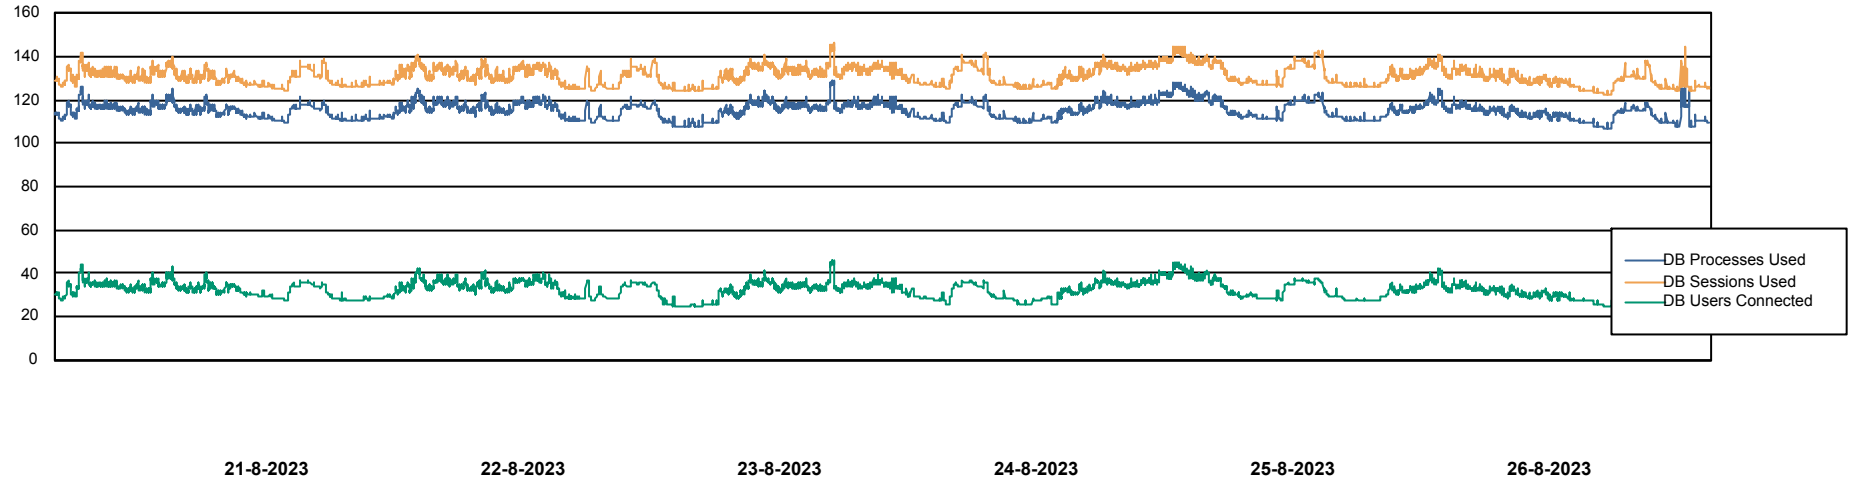

Weekly SLA Customer Report

Customer CUS_Production (24/7)
Database ID 131

Harddisk Usage CUS_PRD_ABSWEBPROD

	Free disk space on C: (%)	Total disk space on C: (Gb)	Used disk space on C: (Gb)
26-8-2023	90	199	20
25-8-2023	90	199	20
24-8-2023	90	199	20
23-8-2023	90	199	20
22-8-2023	90	199	20
21-8-2023	90	199	20
20-8-2023	90	199	20

Weekly SLA Customer Report

Customer CUS_Production (24/7)
Database ID 131

Database Performance CUS_ProdDB_Primary

Weekly SLA Customer Report

Customer CUS_Production (24/7)
Database ID 131

Database Performance CUS_ProdDB_Standby