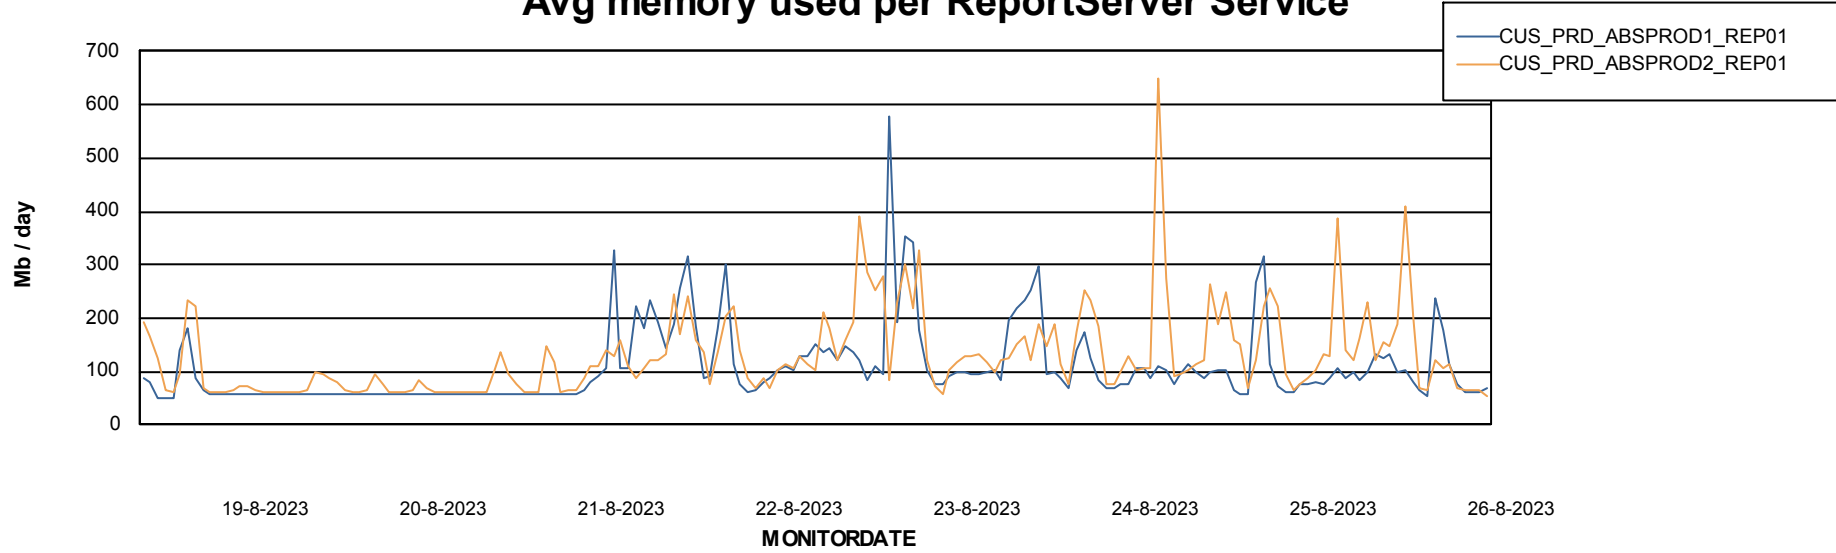

ABSSolute Application ReportServer Services

Avg memory used per ReportServer Service