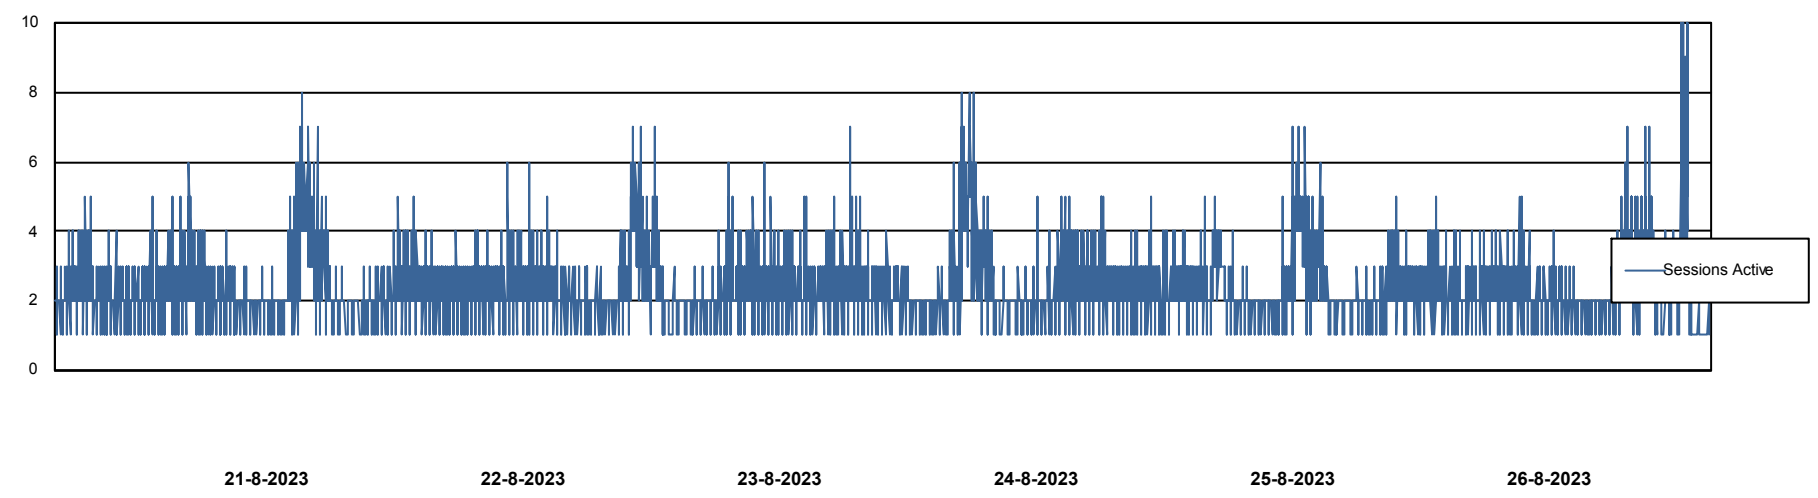

Weekly SLA Customer Report

Customer CUS_Production (24/7)
Database ID 131

Harddisk Usage CUS_PRD_ABSWEBPROD

	Free disk space on C: (%)	Total disk space on C: (Gb)	Used disk space on C: (Gb)
26-8-2023	90	199	20
25-8-2023	90	199	20
24-8-2023	90	199	20
23-8-2023	90	199	20
22-8-2023	90	199	20
21-8-2023	90	199	20
20-8-2023	90	199	20

Weekly SLA Customer Report

Customer CUS_Production (24/7)
Database ID 131

Database Performance CUS_ProdDB_Primary

Weekly SLA Customer Report

Customer CUS_Production (24/7)
Database ID 131

Database Performance CUS_ProdDB_Standby