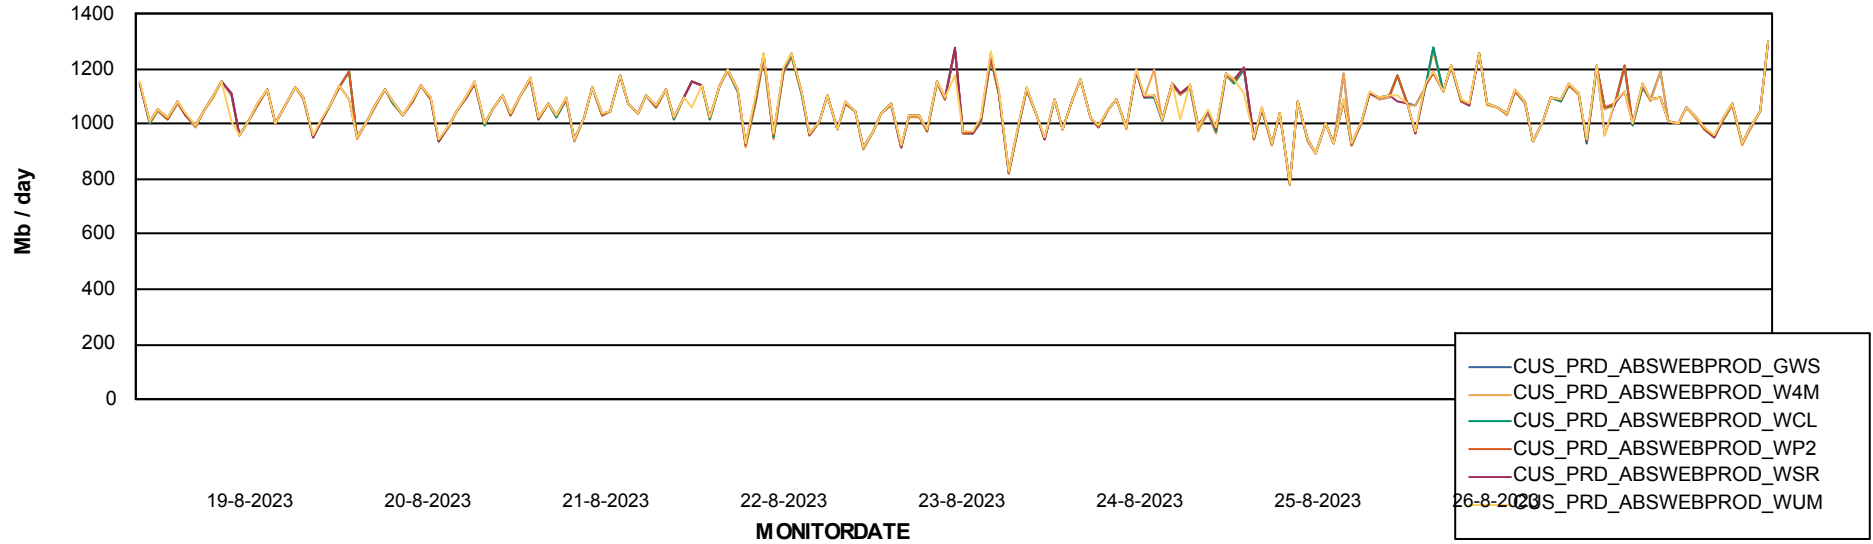

Avg memory used per ReportServer Service

Weekly SLA Customer Report

Customer CUS_Production (24/7)
Database ID 131

ABSSolute Web Component Services

Avg memory used per ABS Web component

Weekly SLA Customer Report