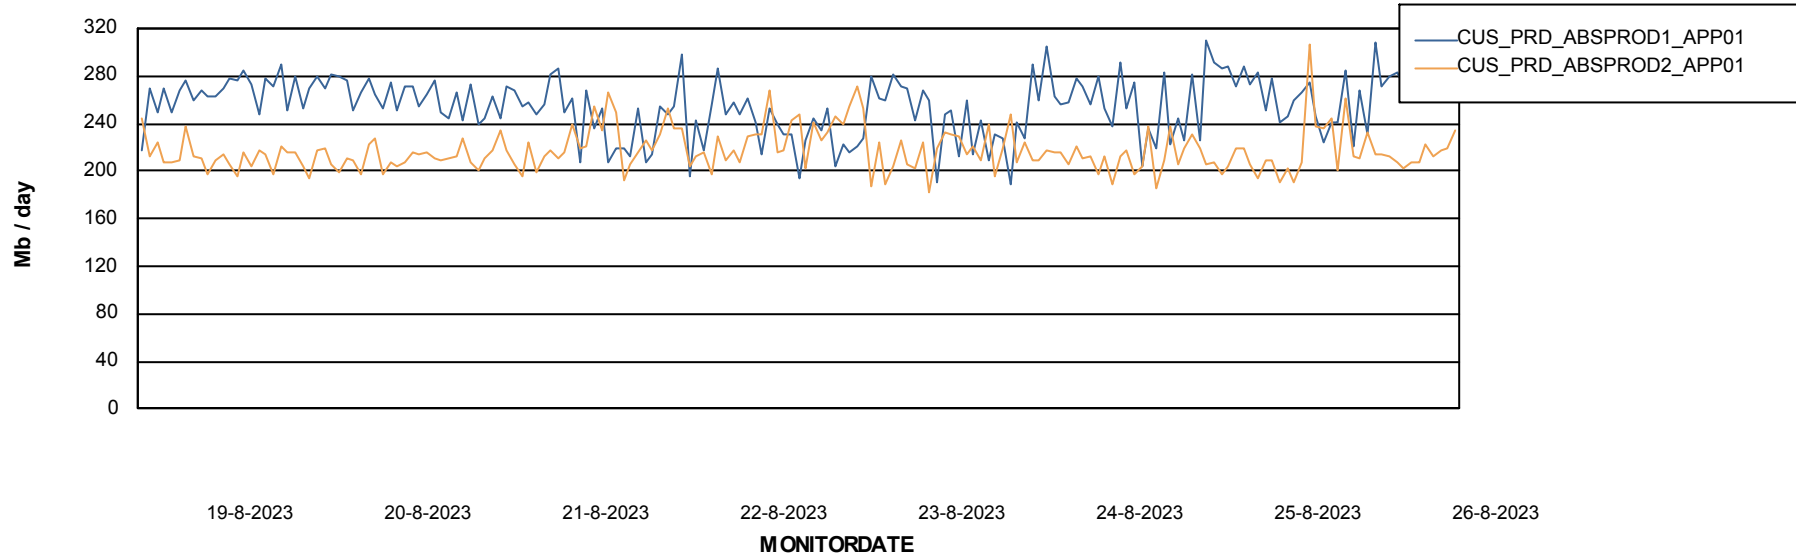

ABSolute Application Server Services

Avg memory used per ABS Server Service