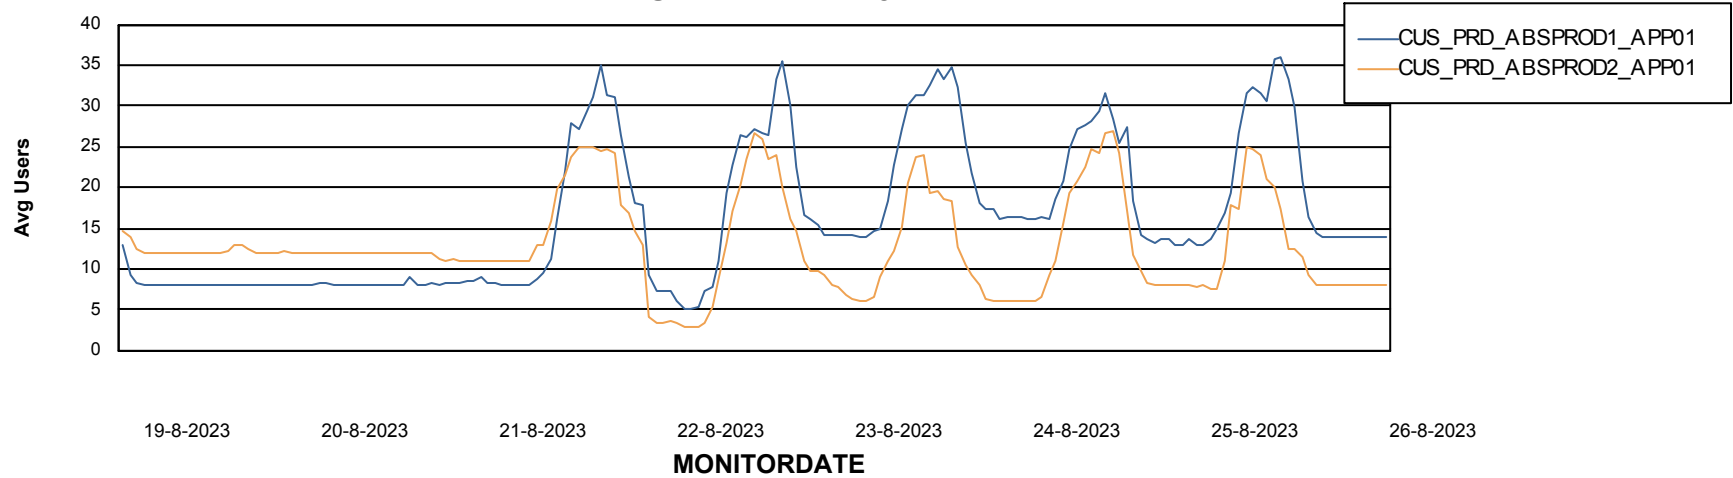

Avg users per day per ABS server