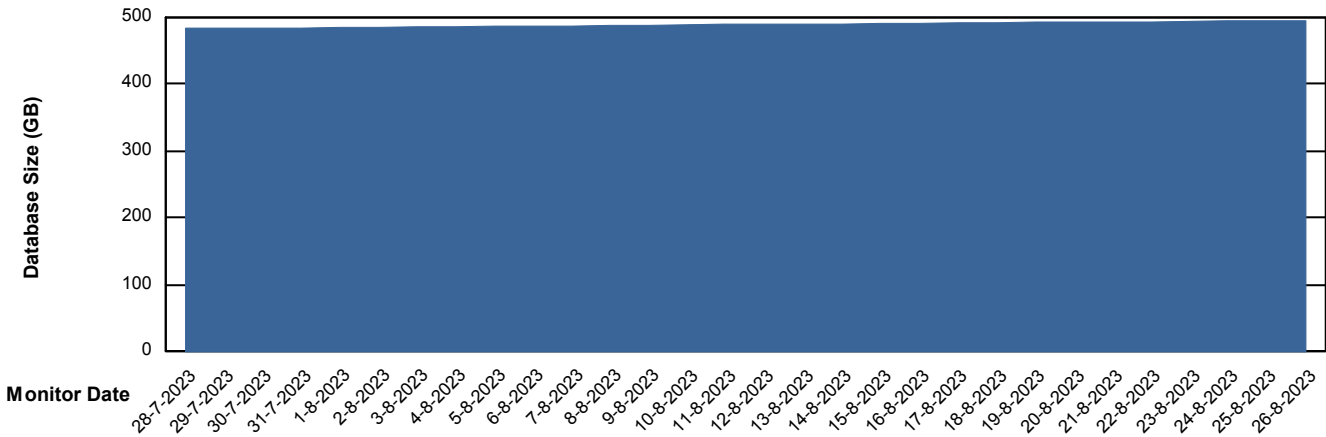

DB Processes Max 1,000

Weekly SLA Customer Report

Customer CUS_Production (24/7)
 Database ID 131

DATABASE SIZE CUS_ProdDB_Primary

Database growth over last month

Database Tablespace CUS_ProdDB_Primary

Date	Tablespace Name	Filesize (Gb)	Usedsize (Gb)	Percentage free
26-8-2023	ABSDATA	244	187	23
	INDX	355	294	17
25-8-2023	ABSDATA	244	187	23
	INDX	355	293	17
24-8-2023	ABSDATA	244	187	23
	INDX	355	293	17
23-8-2023	ABSDATA	244	187	23
	INDX	355	293	18
22-8-2023	ABSDATA	244	187	24
	INDX	347	292	16
21-8-2023	ABSDATA	244	186	24
	INDX	347	292	16
20-8-2023	ABSDATA	244	186	24
	INDX	347	292	16

Weekly SLA Customer Report

Customer CUS_Production (24/7)
Database ID 131

Standby Database Health CUS_Production (24/7)

Recovery lag for last 7 days

Weekly SLA Customer Report

Customer CUS_Production (24/7)
Database ID 131