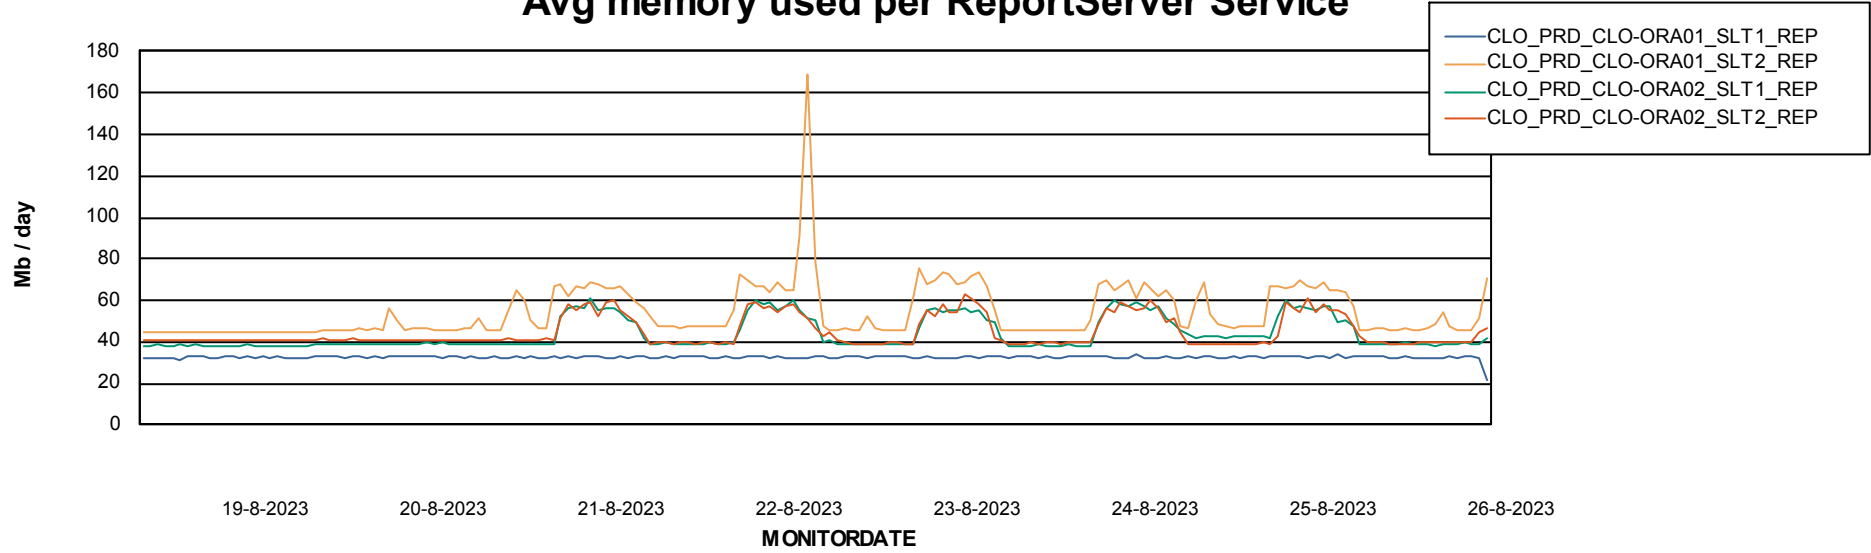

Avg users per day per ABS server

Weekly SLA Customer Report

Customer CLO Production
Database ID 38

ABSSolute Application ReportServer Services

Avg memory used per ReportServer Service

Weekly SLA Customer Report