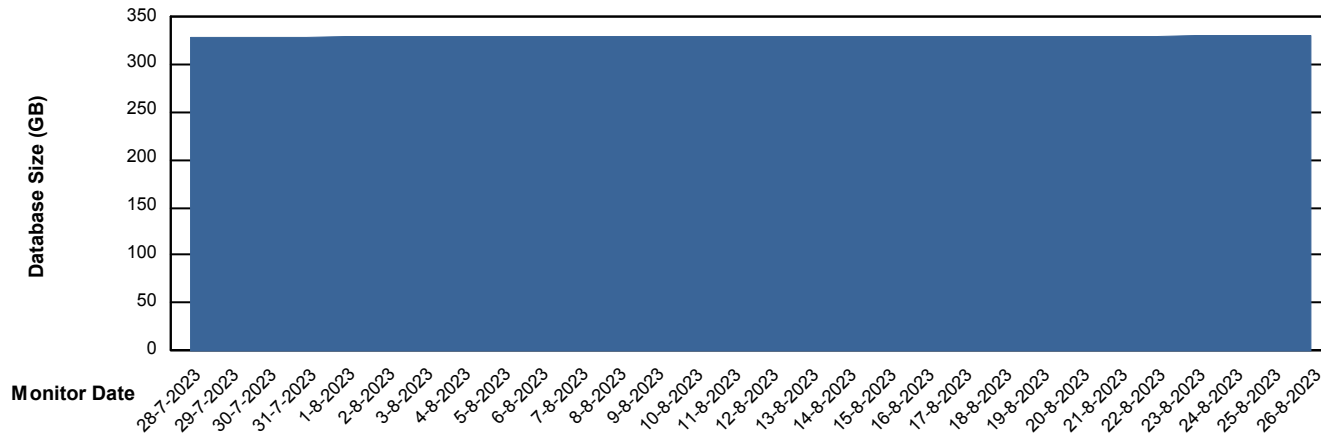

DATABASE SIZE CLODB_PRD_CLO-ORA01

Database growth over last month