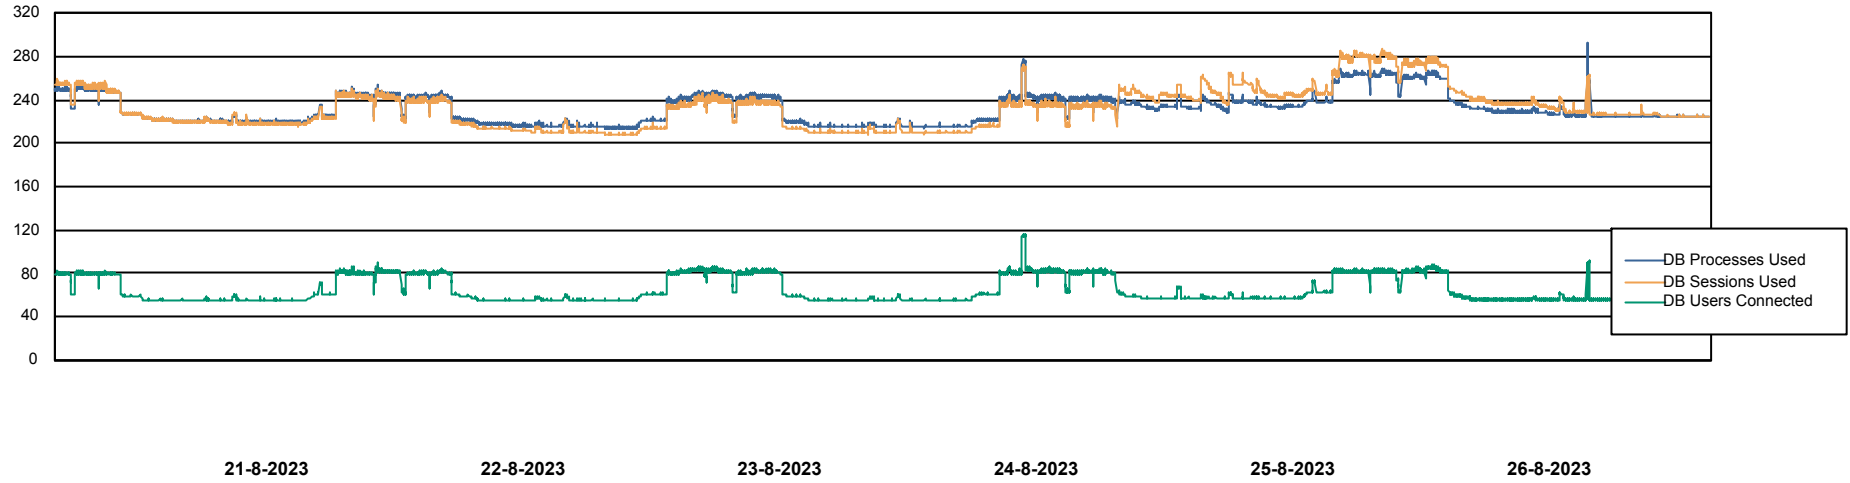

Weekly SLA Customer Report

Customer CLO Production
Database ID 38

Harddisk Usage CLO_PRD_WEB_02

	Free disk space on C: (%)	Total disk space on C: (Gb)	Used disk space on C: (Gb)
26-8-2023	61	100	38
25-8-2023	62	100	38
24-8-2023	61	100	39
23-8-2023	61	100	39
22-8-2023	61	100	38
21-8-2023	61	100	38
20-8-2023	62	100	38

Weekly SLA Customer Report

Customer CLO Production
Database ID 38

Database Performance CLODB_PRD_CLO-ORA01

Weekly SLA Customer Report

Customer CLO Production
Database ID 38

Database Performance CLODB_STANDBY_CLO-ORA02