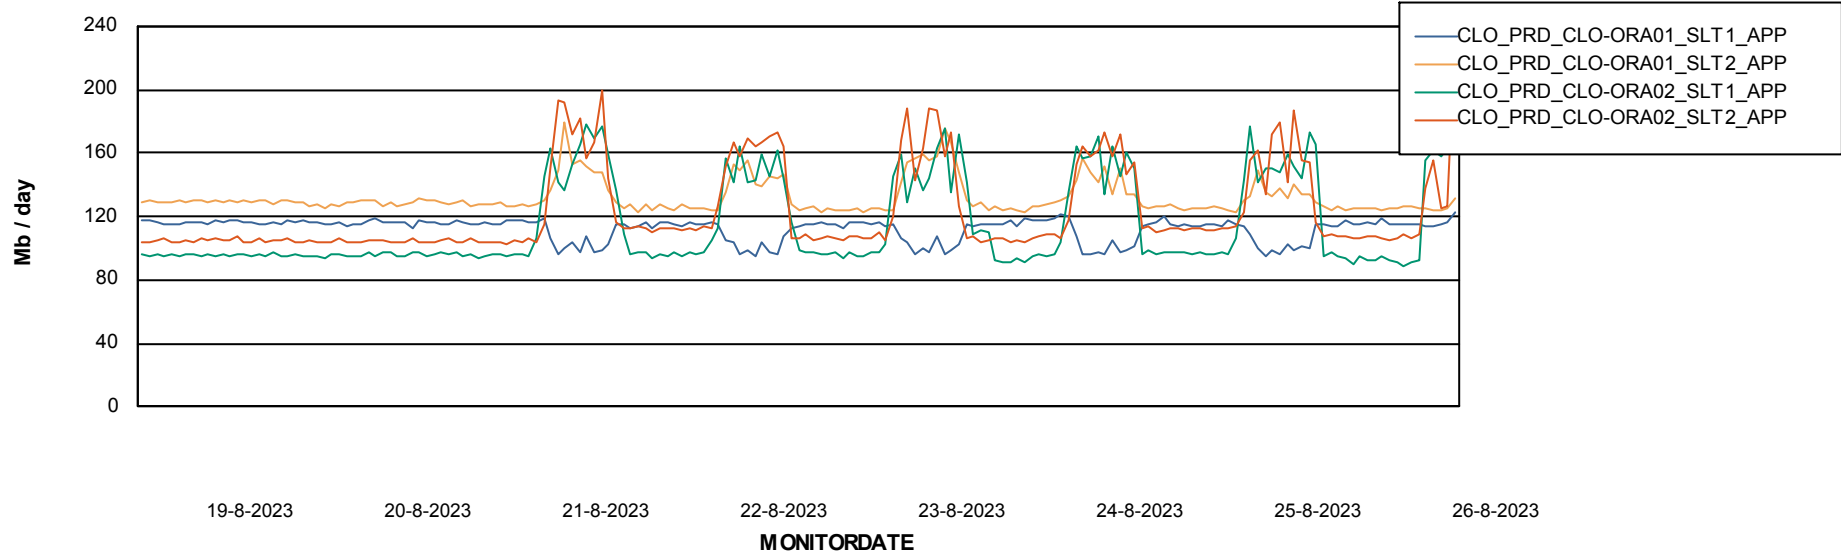

Standby Database Health CLO Production

Recovery lag for last 7 days

Weekly SLA Customer Report

Customer CLO Production
Database ID 38

ABSSolute Application Server Services

Avg memory used per ABS Server Service

Avg users per day per ABS server

Weekly SLA Customer Report

Customer CLO Production
Database ID 38

ABSSolute Application ReportServer Services

Avg memory used per ReportServer Service

Weekly SLA Customer Report