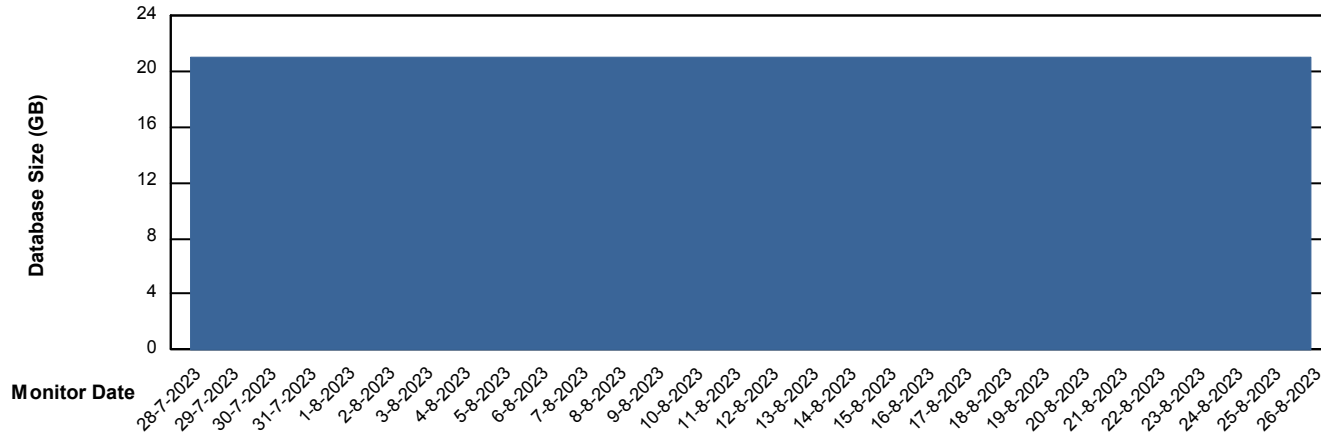

Weekly SLA Customer Report

Customer BNL_Production
Database ID 83

Database Performance BNL_EMCC

Weekly SLA Customer Report

Customer BNL_Production
Database ID 83

Database Performance BNLDB_Production

Weekly SLA Customer Report

Customer BNL_Production
Database ID 83

Database Performance BNLDB_Standby

Weekly SLA Customer Report

Customer BNL_Production
Database ID 83

DATABASE SIZE BNL_EMCC

Database growth over last month

DATABASE SIZE BNLDB_Production

Database growth over last month

Weekly SLA Customer Report

Customer BNL_Production
 Database ID 83

Database Tablespace BNLDB_Production

Date	Tablespace Name	Filesize (Gb)	Usedsize (Gb)	Percentage free
26-8-2023	ABSDATA	105	65	38
	INDX	200	136	32
25-8-2023	ABSDATA	105	65	38
	INDX	200	136	32
24-8-2023	ABSDATA	105	65	38
	INDX	200	136	32
23-8-2023	ABSDATA	105	65	38
	INDX	200	136	32
22-8-2023	ABSDATA	105	66	37
	INDX	200	136	32
21-8-2023	ABSDATA	105	66	37
	INDX	200	136	32
20-8-2023	ABSDATA	105	66	37
	INDX	200	136	32