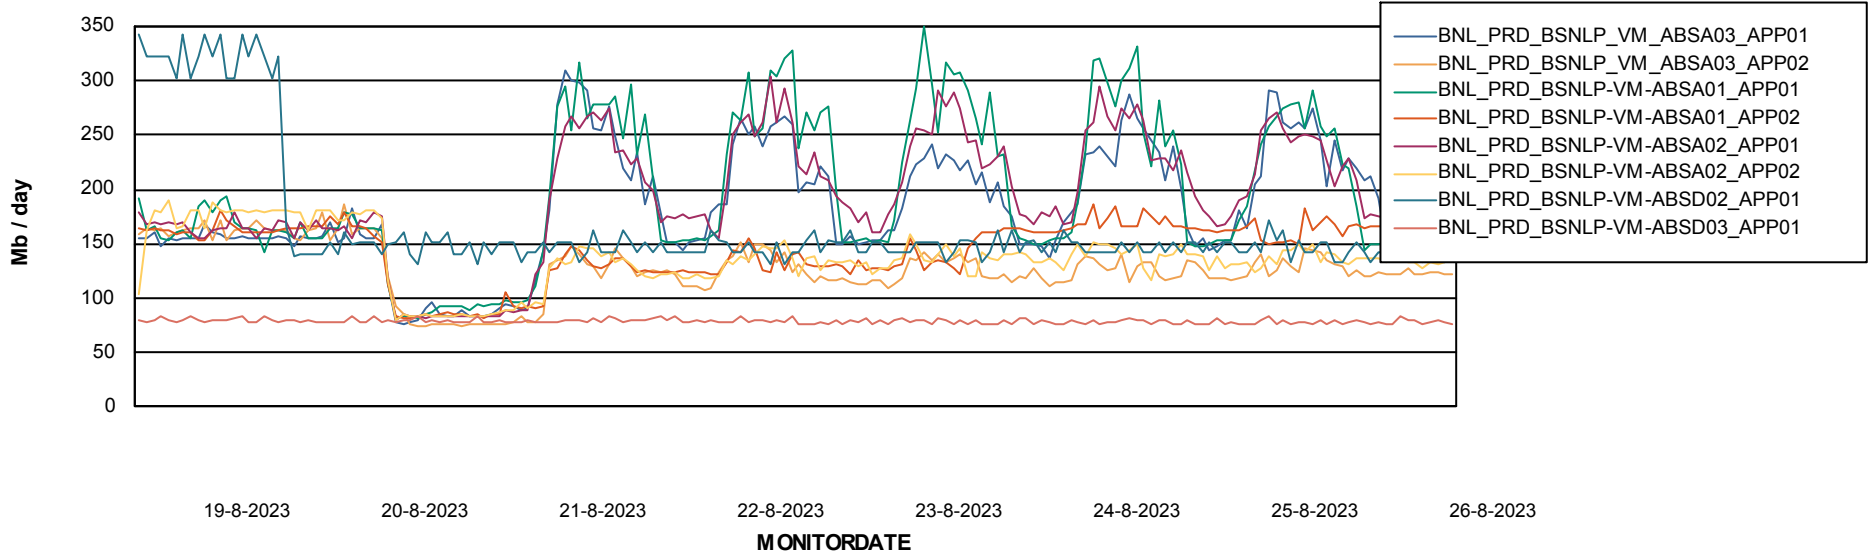

Database growth over last month

Weekly SLA Customer Report

Customer BNL_Production
 Database ID 83

Database Tablespace BNLDB_Production

Date	Tablespace Name	Filesize (Gb)	Usedsize (Gb)	Percentage free
26-8-2023	ABSDATA	105	65	38
	INDX	200	136	32
25-8-2023	ABSDATA	105	65	38
	INDX	200	136	32
24-8-2023	ABSDATA	105	65	38
	INDX	200	136	32
23-8-2023	ABSDATA	105	65	38
	INDX	200	136	32
22-8-2023	ABSDATA	105	66	37
	INDX	200	136	32
21-8-2023	ABSDATA	105	66	37
	INDX	200	136	32
20-8-2023	ABSDATA	105	66	37
	INDX	200	136	32

Standby Database Health BNL_Production

Recovery lag for last 7 days

Weekly SLA Customer Report

Customer BNL_Production
Database ID 83

ABSSolute Application Server Services

Avg memory used per ABS Server Service

Avg users per day per ABS server

Weekly SLA Customer Report

Customer BNL_Production
Database ID 83

ABSSolute Application ReportServer Services

Avg memory used per ReportServer Service

Weekly SLA Customer Report