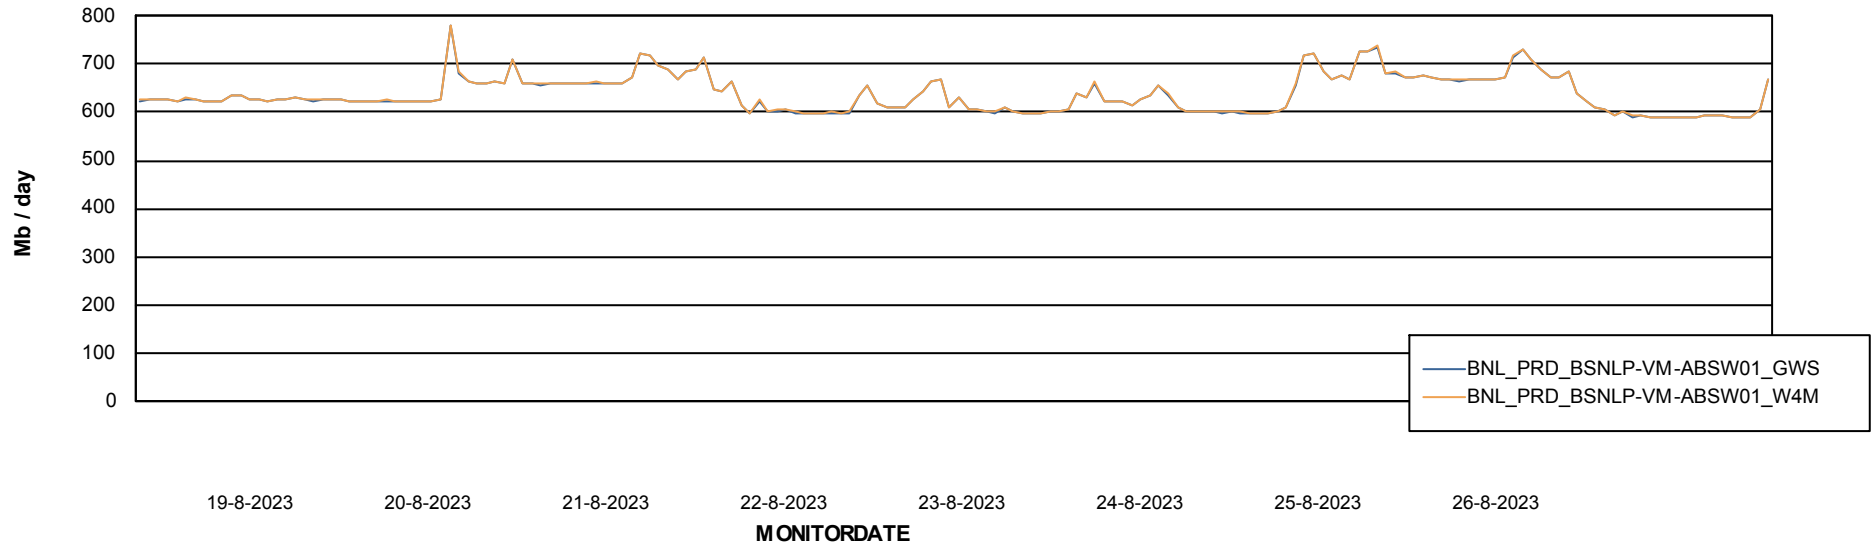

ABSSolute Web Component Services

Avg memory used per ABS Web component