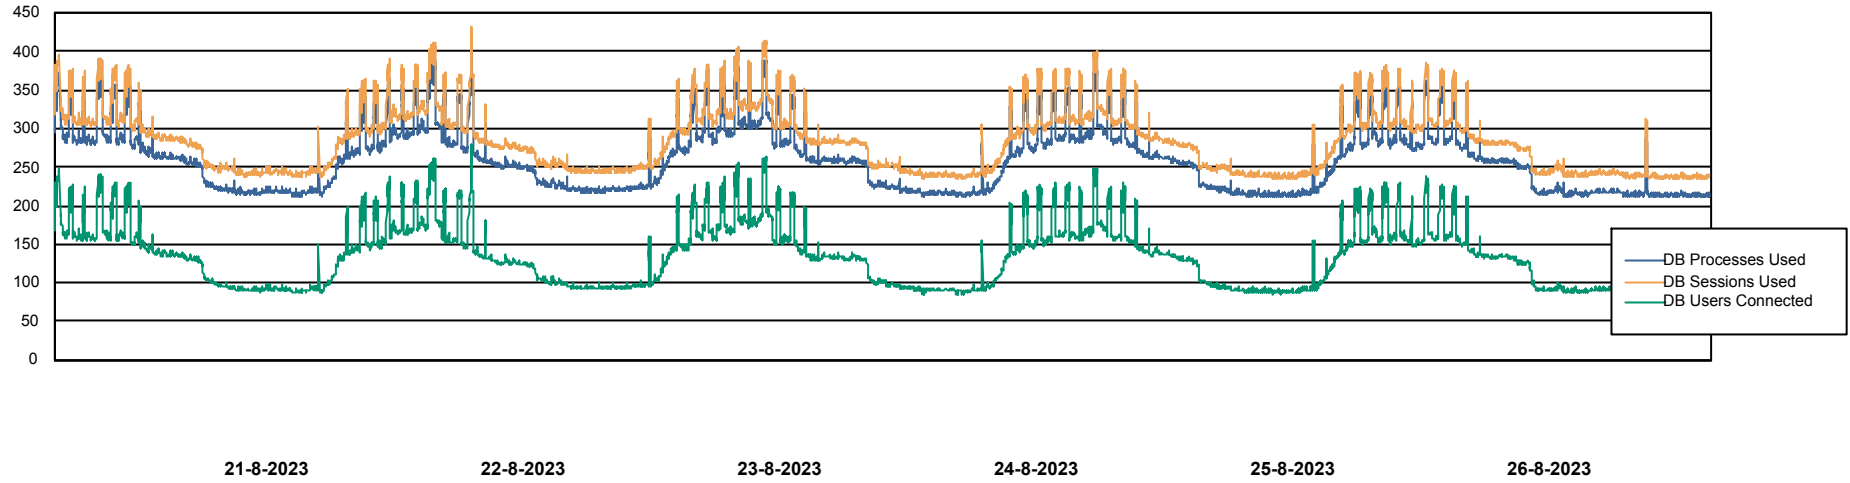

Weekly SLA Customer Report

Customer BNL_Production
Database ID 83

Database Performance BNL_EMCC

Weekly SLA Customer Report

Customer BNL_Production
Database ID 83

Database Performance BNLDB_Production

Weekly SLA Customer Report

Customer BNL_Production
Database ID 83

Database Performance BNLDB_Standby

Weekly SLA Customer Report

Customer BNL_Production
Database ID 83

DATABASE SIZE BNL_EMCC

Database growth over last month

DATABASE SIZE BNLDB_Production