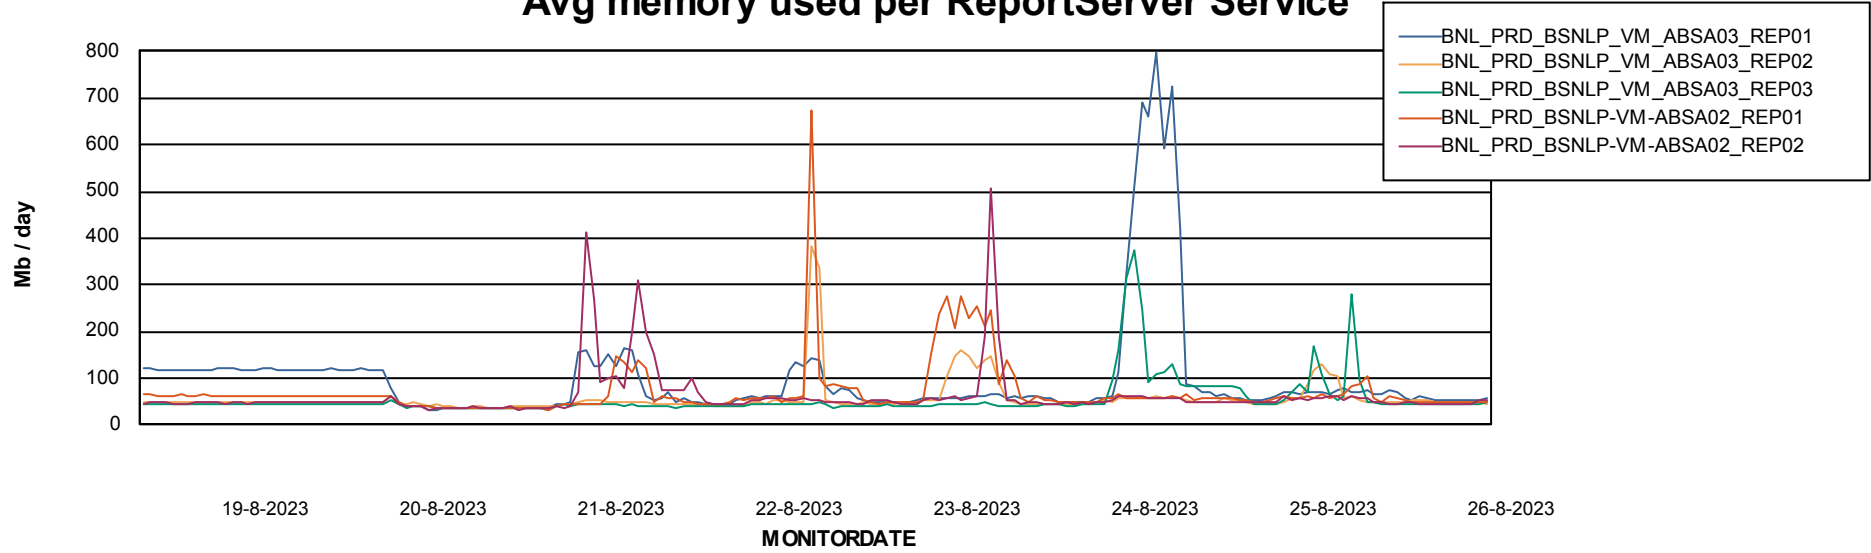

Avg users per day per ABS server

Weekly SLA Customer Report

Customer BNL_Production
Database ID 83

ABSSolute Application ReportServer Services

Avg memory used per ReportServer Service

Weekly SLA Customer Report