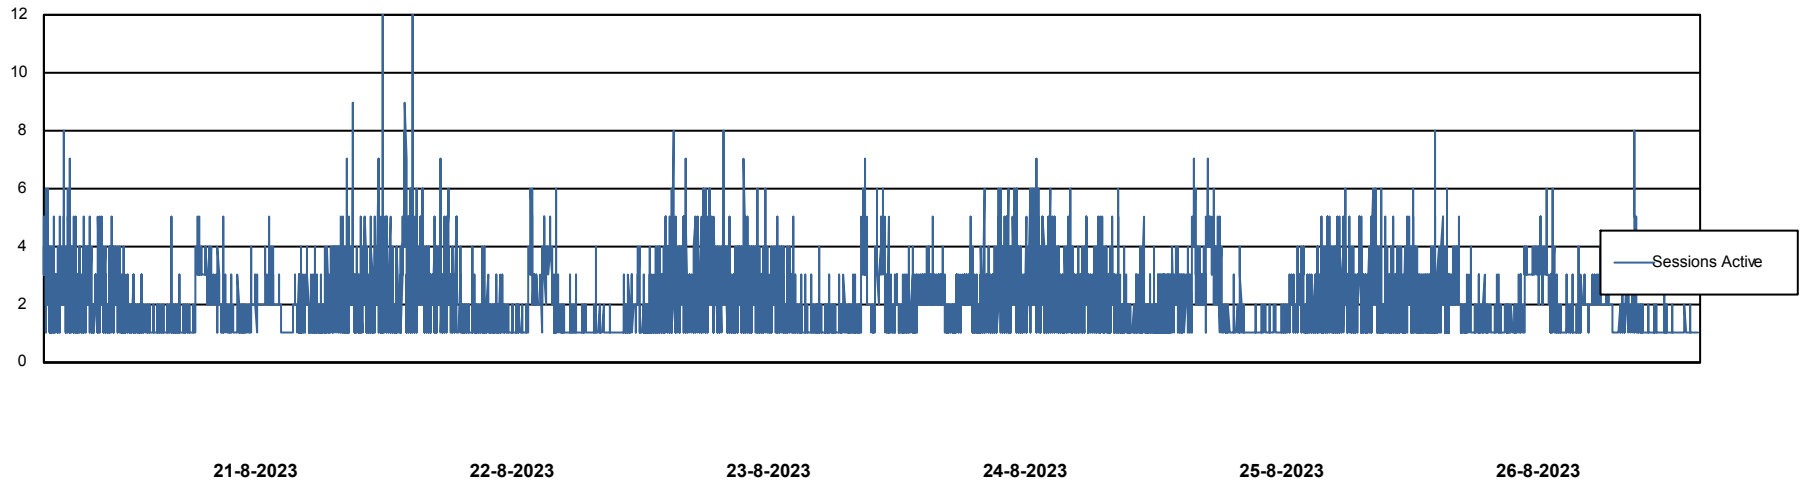

Weekly SLA Customer Report

Customer BNL_Production
Database ID 83

Database Performance BNL_EMCC

Weekly SLA Customer Report

Customer BNL_Production
Database ID 83

Database Performance BNLDB_Production

Weekly SLA Customer Report

Customer BNL_Production
Database ID 83

Database Performance BNLDB_Standby

Weekly SLA Customer Report

Customer BNL_Production
Database ID 83

DATABASE SIZE BNL_EMCC

Database growth over last month

DATABASE SIZE BNLDB_Production