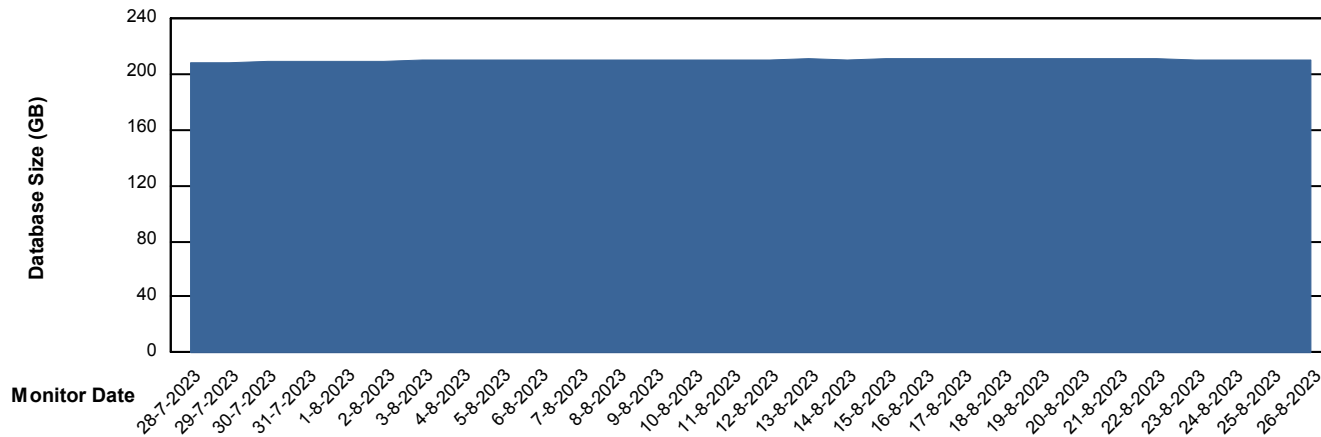

DATABASE SIZE BNLDB_Production

Database growth over last month