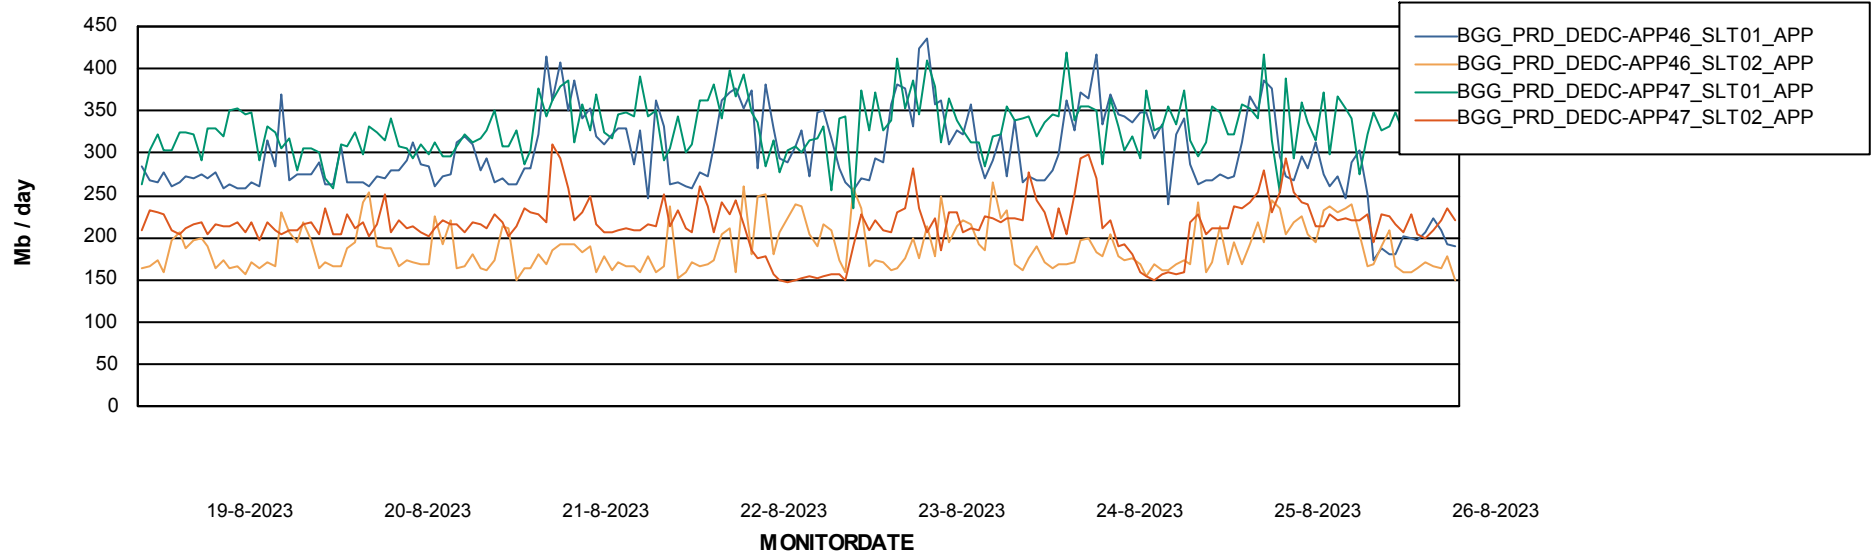

ABSSolute Application Server Services

Avg memory used per ABS Server Service