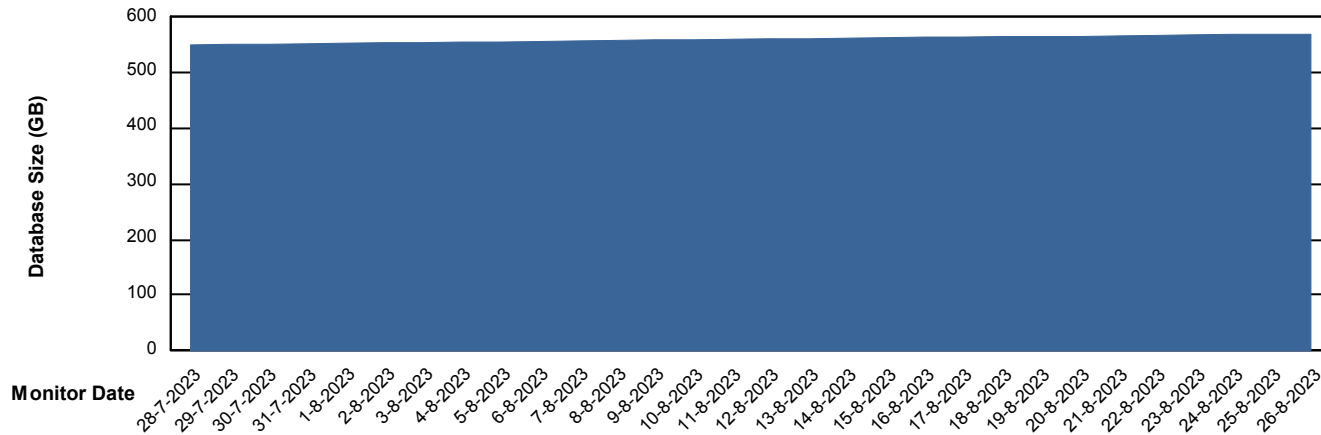

DATABASE SIZE BGG_PRD_DEDC-DB07_DB_Production

Database growth over last month