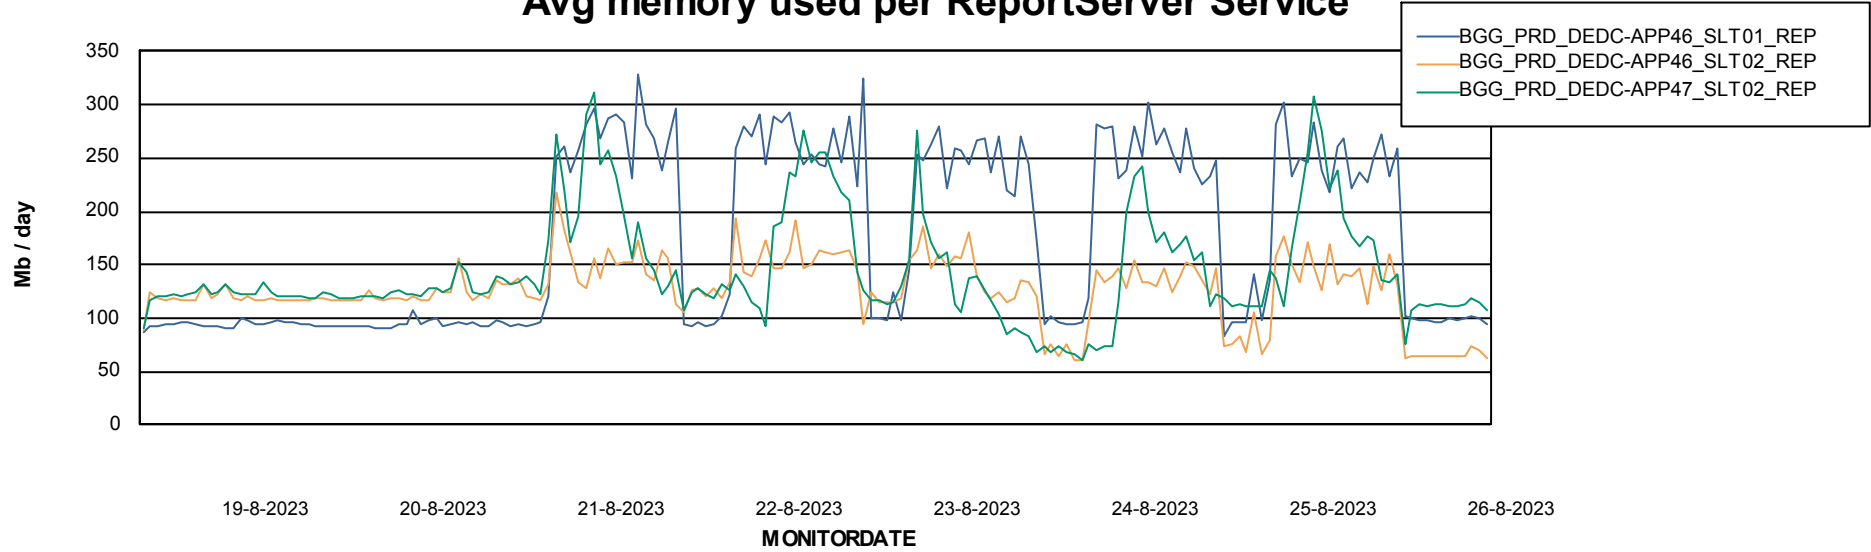

ABSSolute Application ReportServer Services

Avg memory used per ReportServer Service