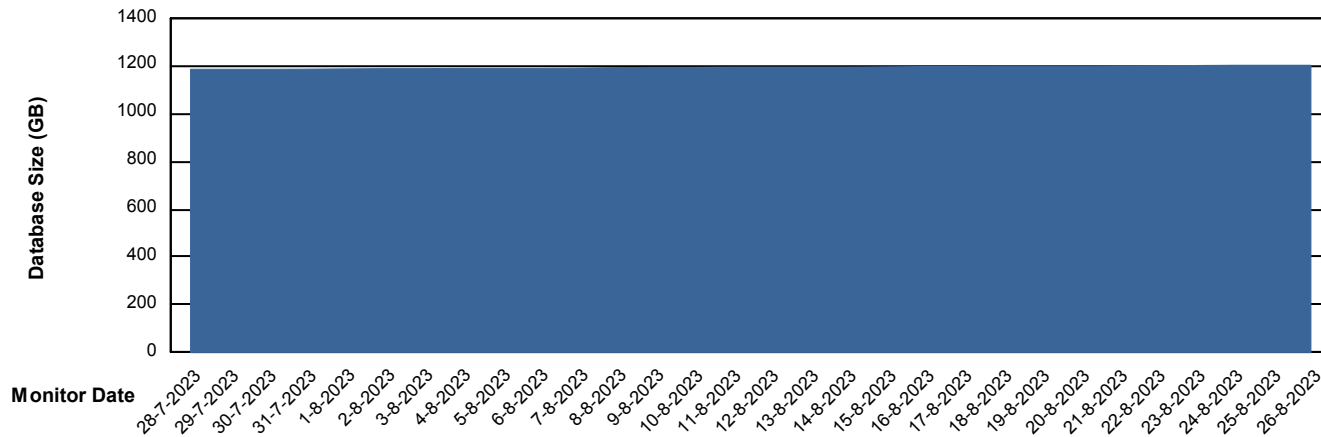

Weekly SLA Customer Report

Customer AUJ Production
Database ID 41

DATABASE SIZE AUJ Prod. BI DB (PABSBI1 server)

Database growth over last month

DATABASE SIZE AUJ_DB1_Primary

Database growth over last month