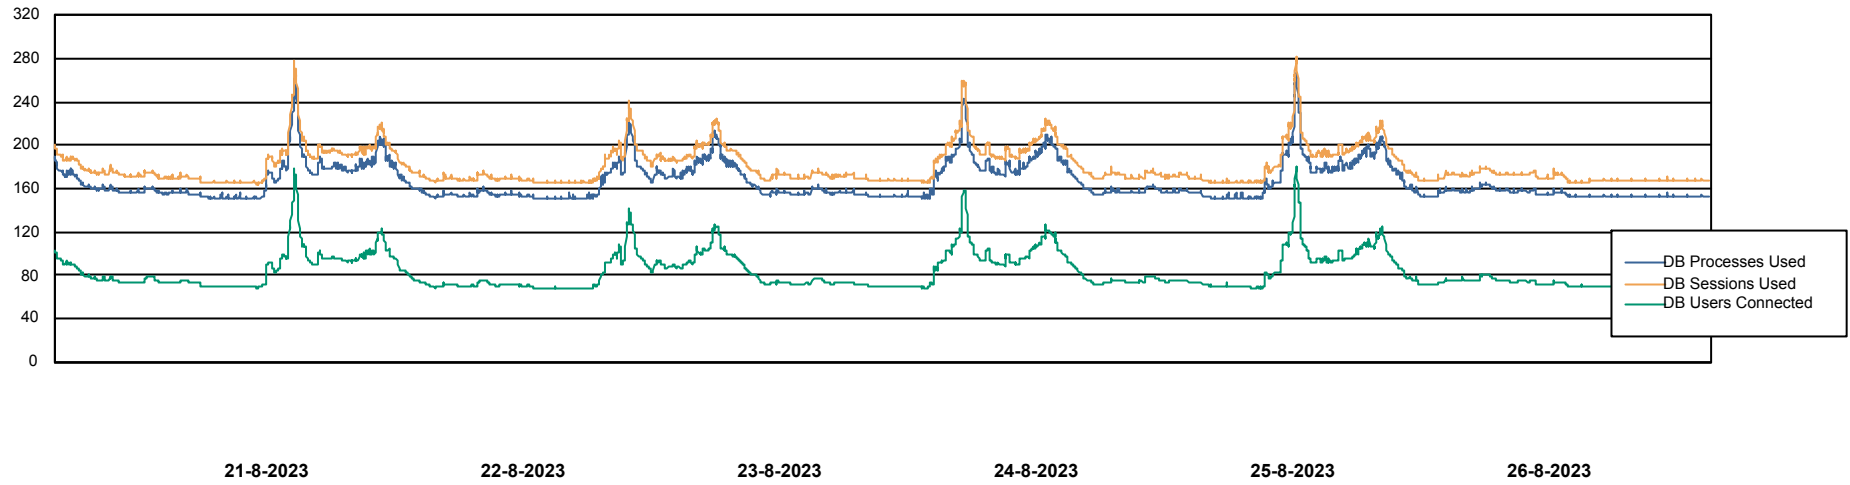

Weekly SLA Customer Report

Customer AUJ Production
Database ID 41

Database Performance AUJ Prod. BI DB (PABSBI1 server)

Weekly SLA Customer Report

Customer AUJ Production
Database ID 41

Database Performance AUJ_DB1_Primary