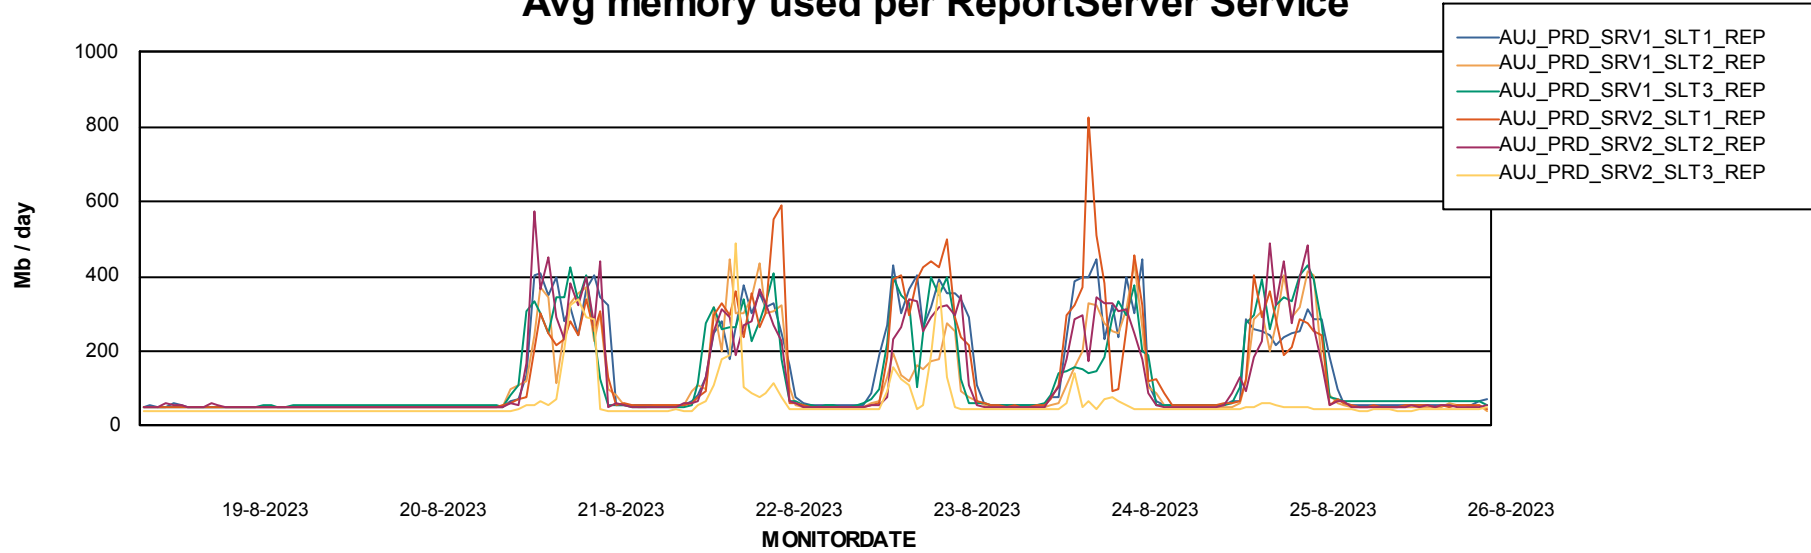

ABSSolute Application ReportServer Services

Avg memory used per ReportServer Service