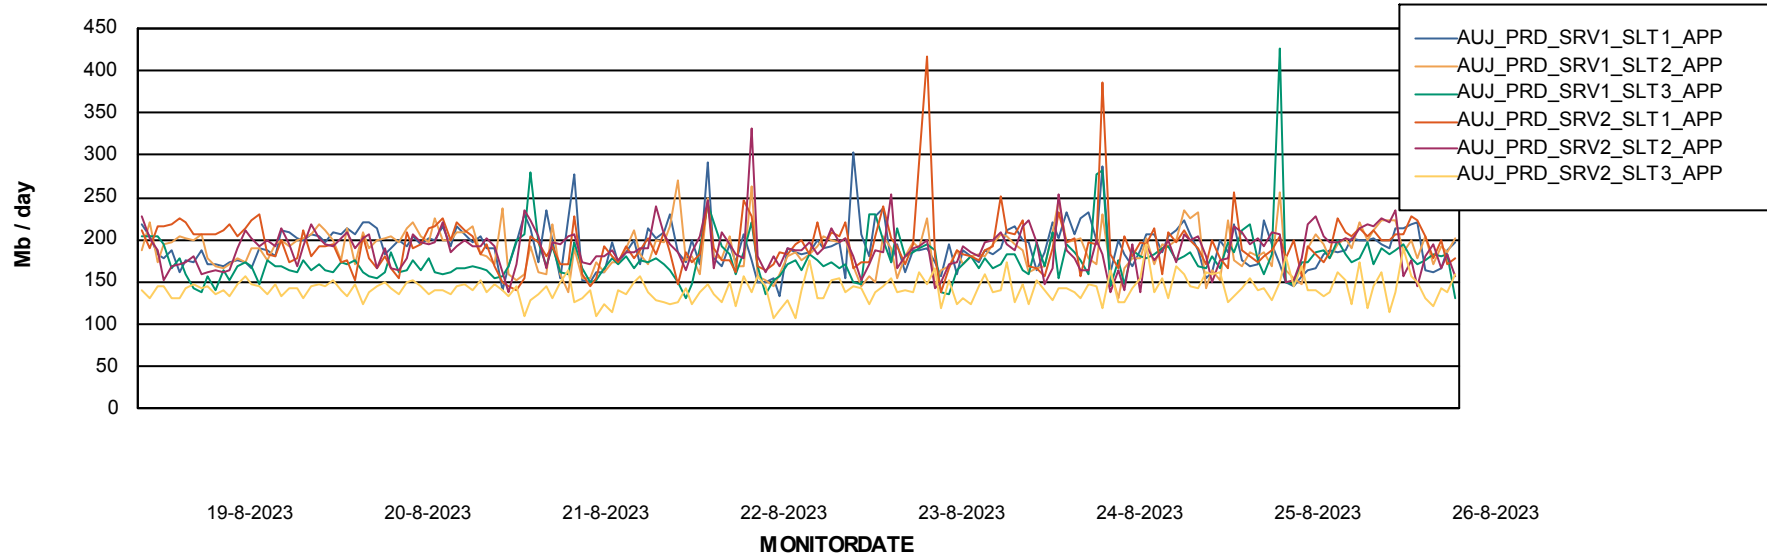

ABSSolute Application Server Services

Avg memory used per ABS Server Service