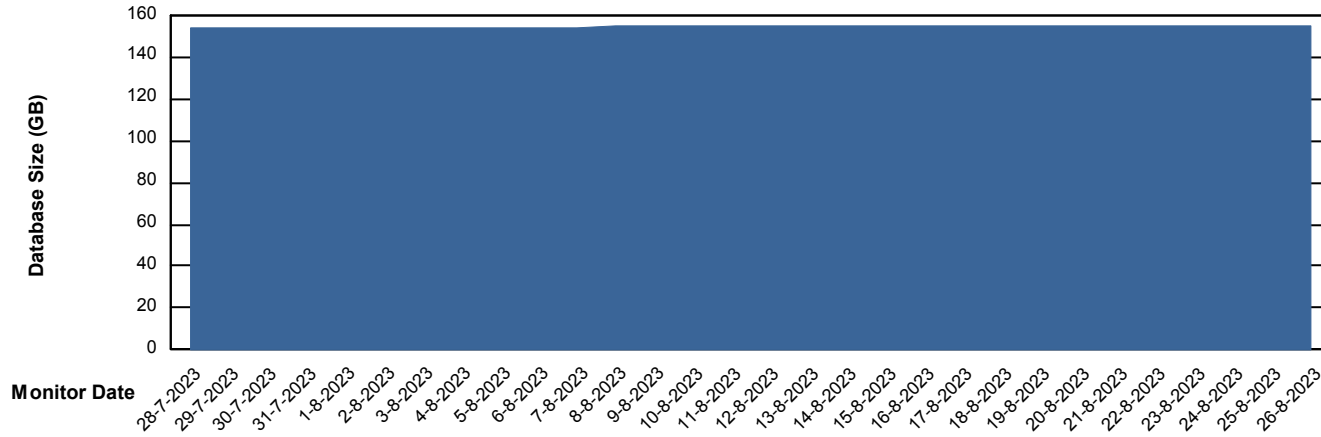

DATABASE SIZE AUJ Prod. BI DB (PABSBI1 server)

Database growth over last month