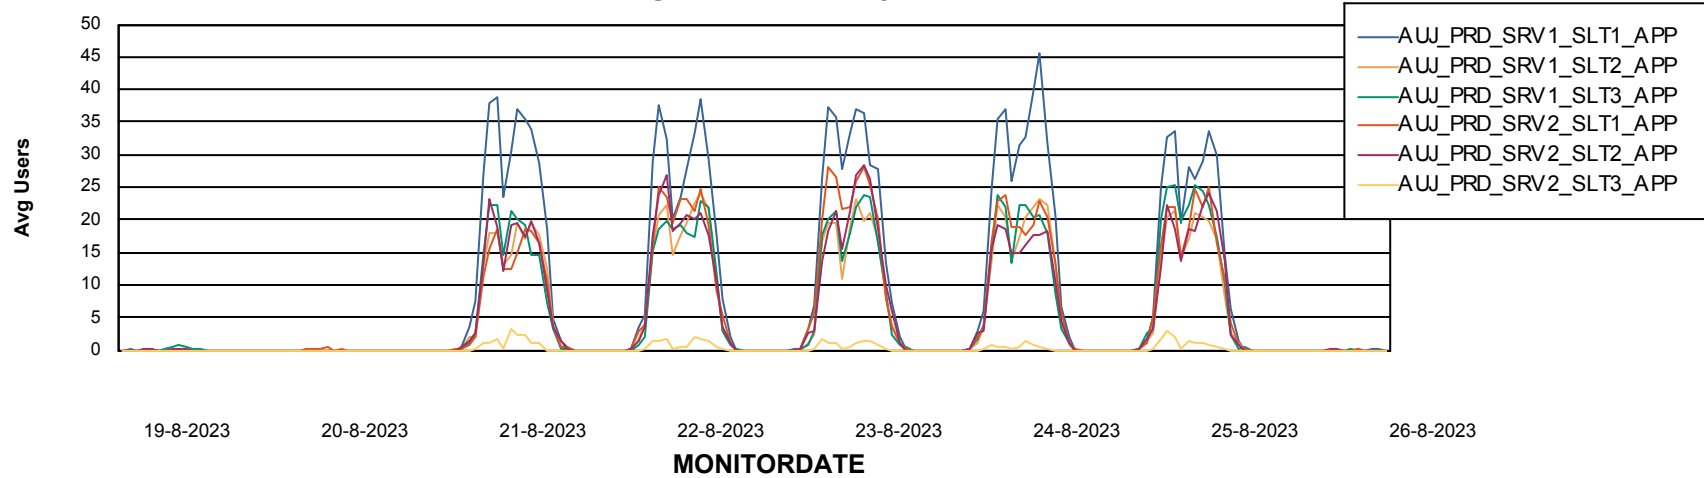

Weekly SLA Customer Report

Customer AUJ Production
Database ID 41

ABSSolute Application Server Services

Avg memory used per ABS Server Service

Avg users per day per ABS server

Weekly SLA Customer Report

Customer AUJ Production
Database ID 41