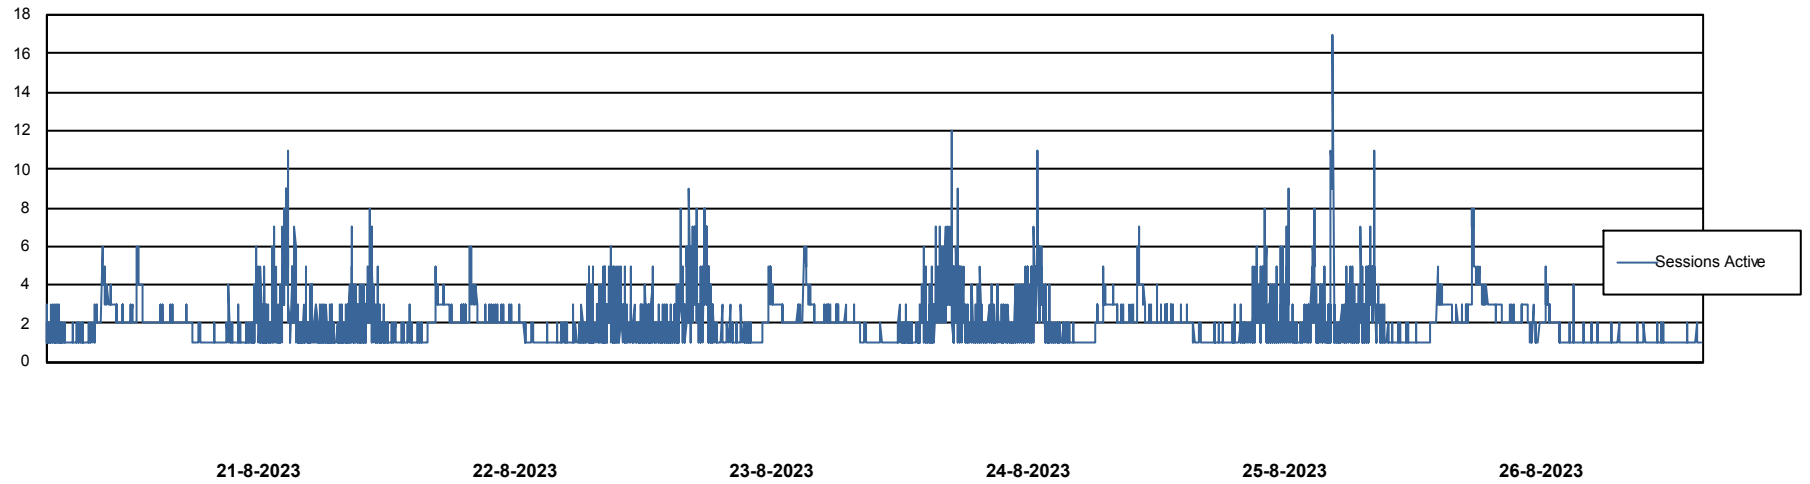

Weekly SLA Customer Report

Customer AUJ Production
Database ID 41

Database Performance AUJ Prod. BI DB (PABSBI1 server)

Weekly SLA Customer Report

Customer AUJ Production
Database ID 41

Database Performance AUJ_DB1_Primary