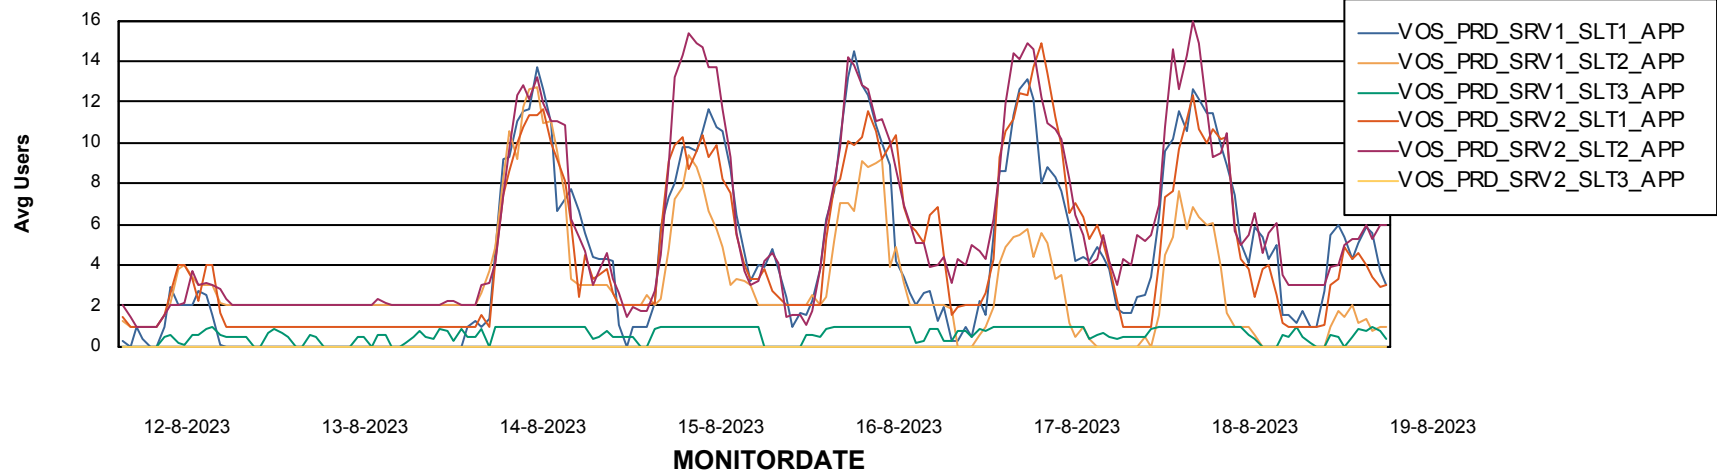

Weekly SLA Customer Report

Customer VOS_Production
Database ID 143

ABSSolute Application Server Services

Avg memory used per ABS Server Service

Avg users per day per ABS server

Weekly SLA Customer Report

Customer VOS_Production
Database ID 143