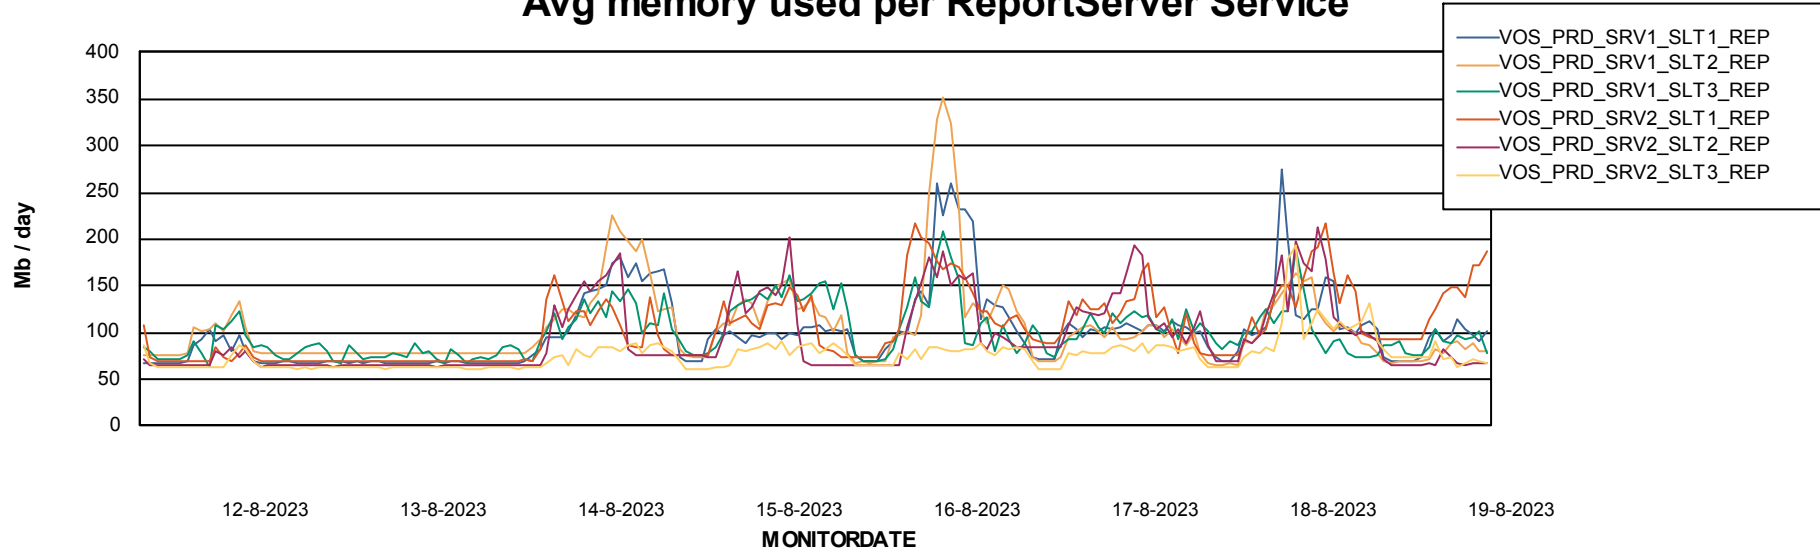

ABSSolute Application ReportServer Services

Avg memory used per ReportServer Service