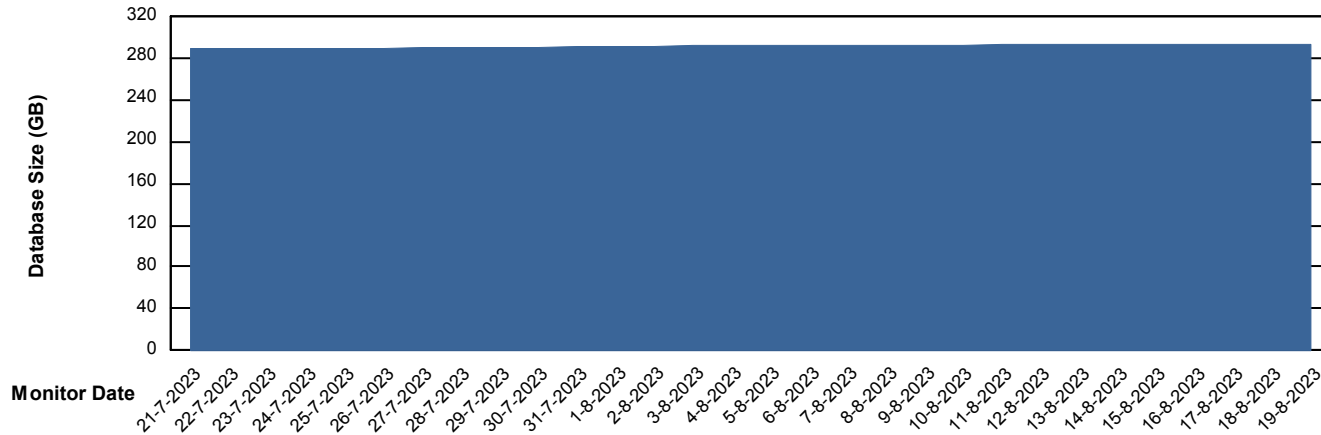

DATABASE SIZE VOSDB_Production

Database growth over last month