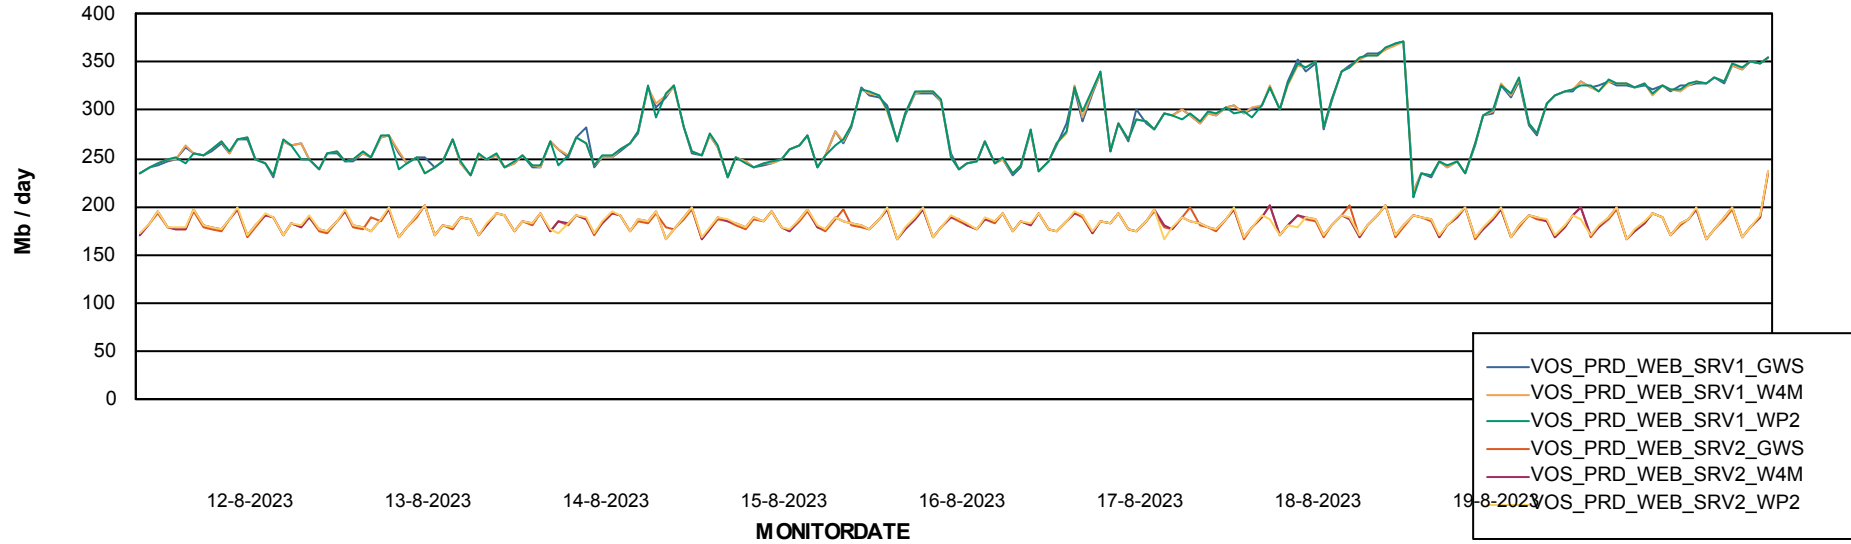

ABSSolute Application ReportServer Services

Avg memory used per ReportServer Service

Weekly SLA Customer Report

Customer VOS_Production
Database ID 143

ABSSolute Web Component Services

Avg memory used per ABS Web component