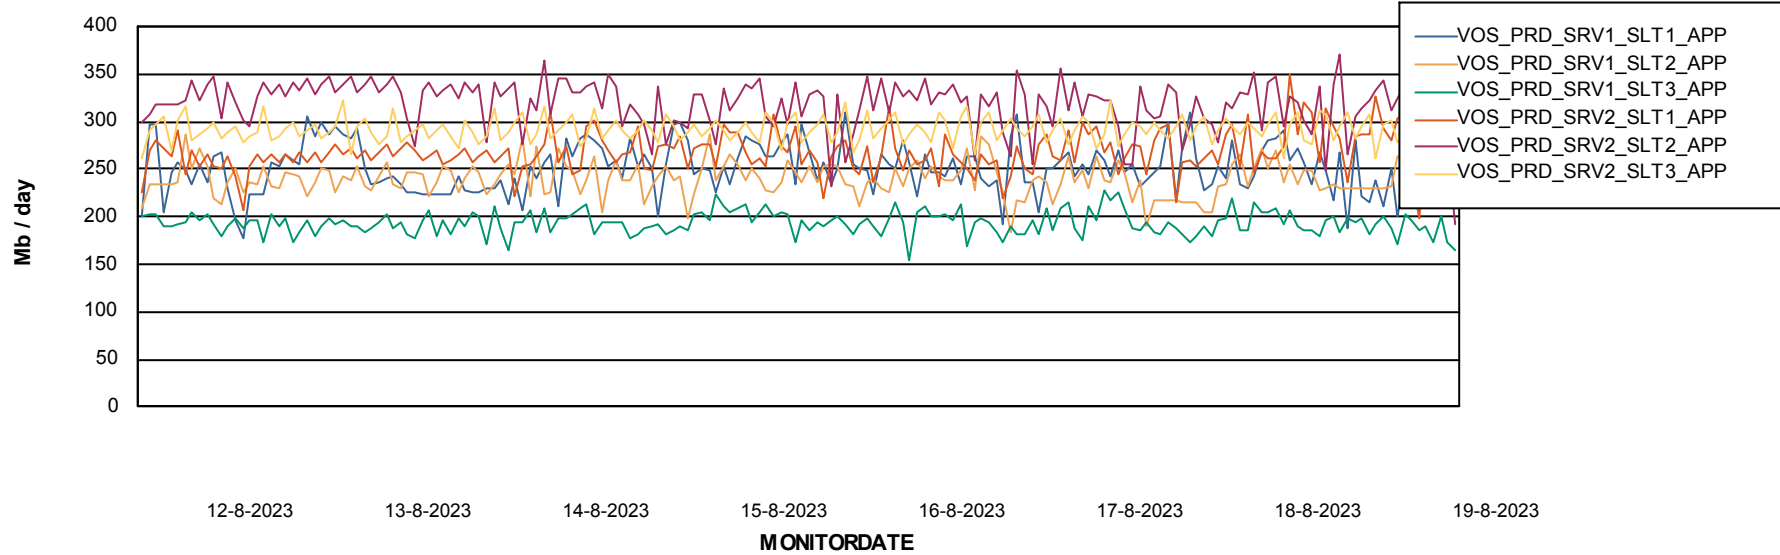

ABSSolute Application Server Services

Avg memory used per ABS Server Service