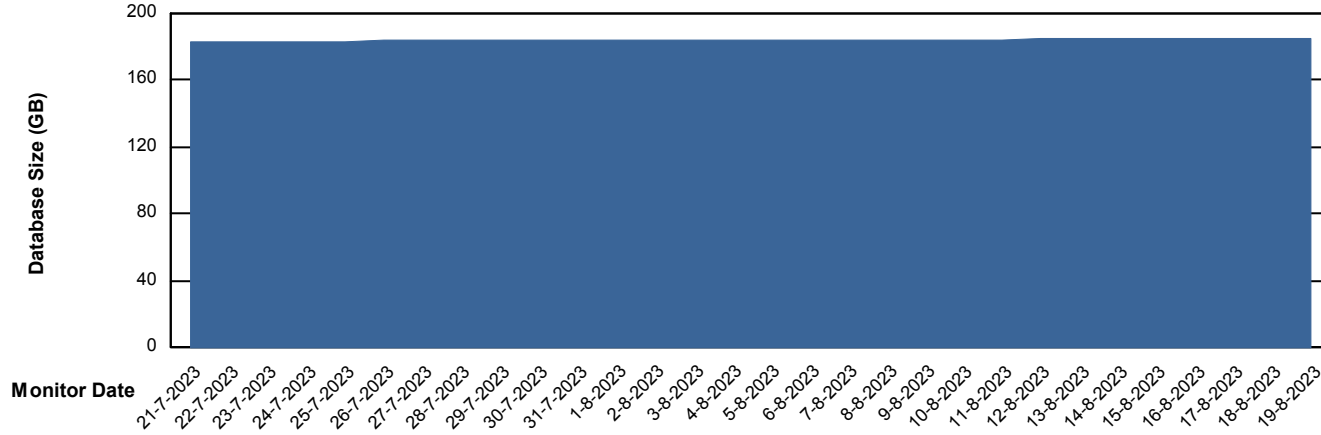

Customer VOS_Production
Database ID 143

Database Performance VOSDB_Standby

DB Processes Max 1,000

Weekly SLA Customer Report

Customer VOS_Production
Database ID 143

DATABASE SIZE VOSDB_BI

Database growth over last month