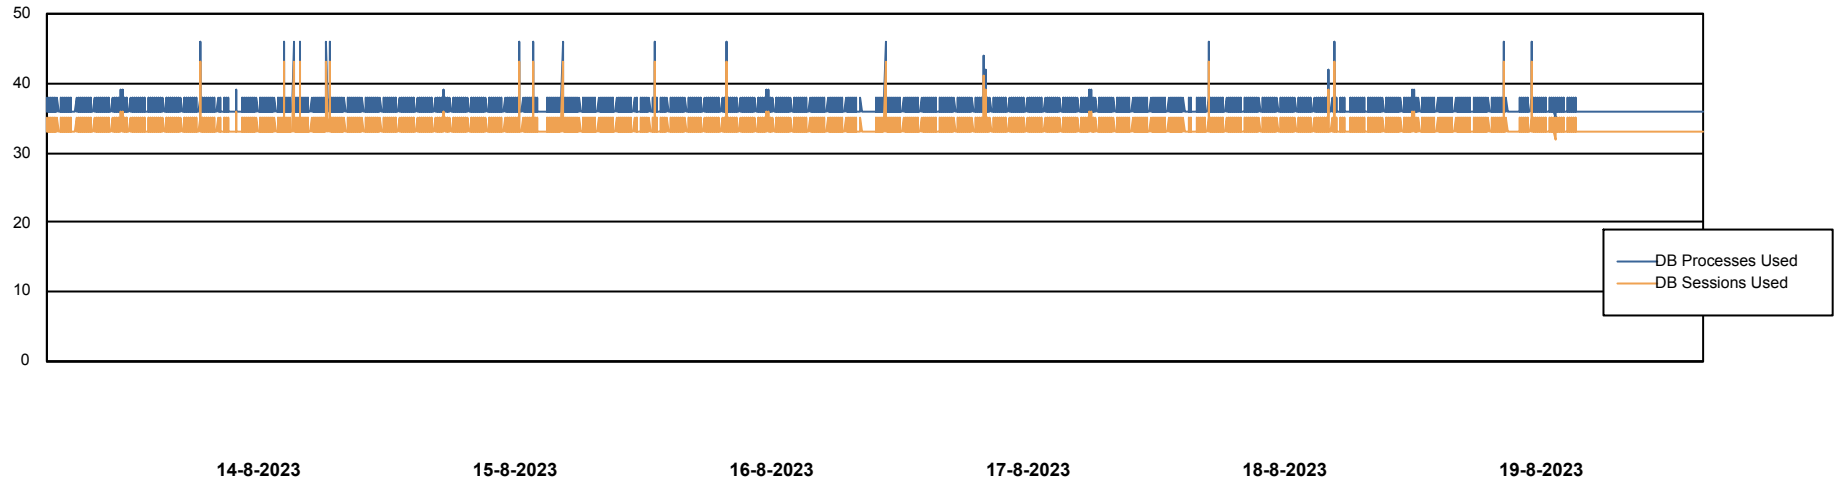

Weekly SLA Customer Report

Customer VEN_Production
Database ID 35

Database Performance VENDB_Production

Weekly SLA Customer Report

Customer VEN_Production
Database ID 35

Database Performance VENDB_Standby

DB Processes Max 300