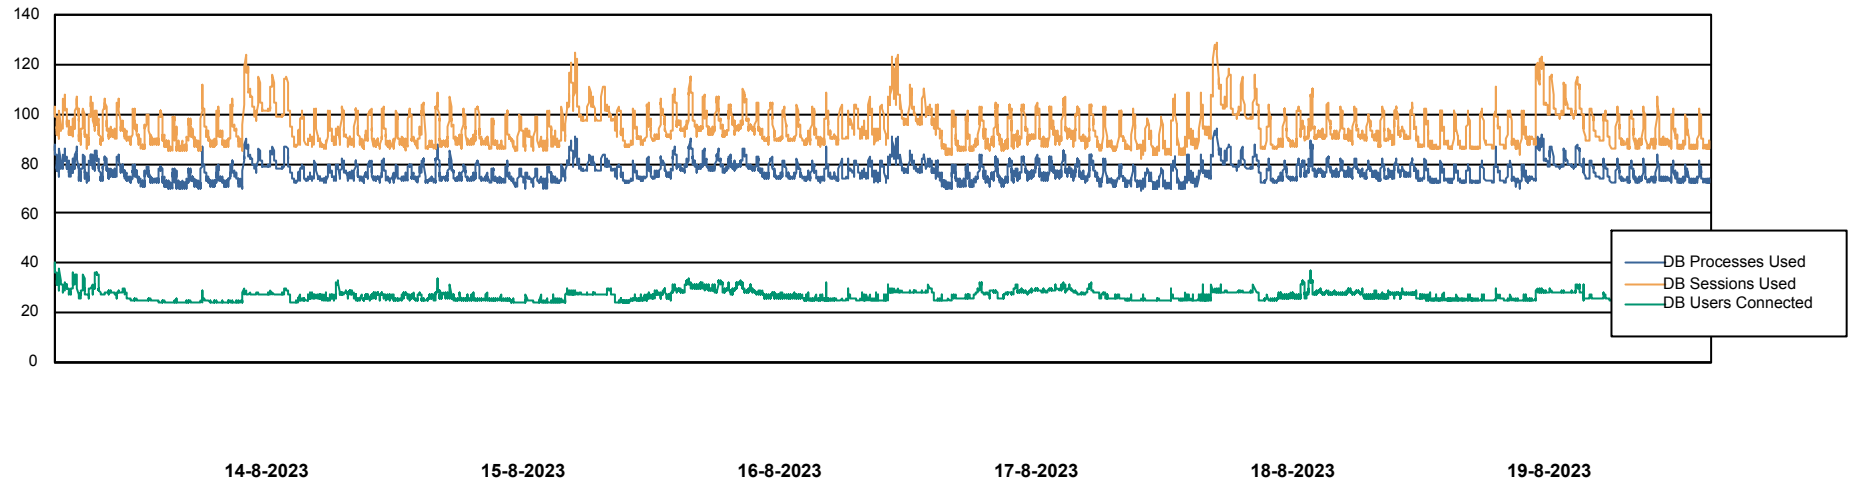

Weekly SLA Customer Report

Customer VEN_Production
 Database ID 35

Harddisk Usage VEN_PRD_VENABS08_BI

| | Free disk space on C: (%) | Total disk space on C: (Gb) | Used disk space on C: (Gb) | Free disk space on D: (%) | Total disk space on D: (Gb) | Used disk space on D: (Gb) |
|-----------|---------------------------|-----------------------------|----------------------------|---------------------------|-----------------------------|----------------------------|
| 19-8-2023 | 38 | 102 | 63 | 36 | 601 | 384 |
| 18-8-2023 | 38 | 102 | 63 | 36 | 601 | 383 |
| 17-8-2023 | 38 | 102 | 63 | 36 | 601 | 383 |
| 16-8-2023 | 38 | 102 | 63 | 36 | 601 | 383 |
| 15-8-2023 | 38 | 102 | 63 | 36 | 601 | 383 |
| 14-8-2023 | 38 | 102 | 63 | 37 | 601 | 376 |
| 13-8-2023 | 38 | 102 | 63 | 39 | 601 | 367 |

Weekly SLA Customer Report

Customer VEN_Production
Database ID 35

Database Performance VENDB_Production

Weekly SLA Customer Report

Customer VEN_Production
Database ID 35

Database Performance VENDB_Standby

DB Processes Max 300