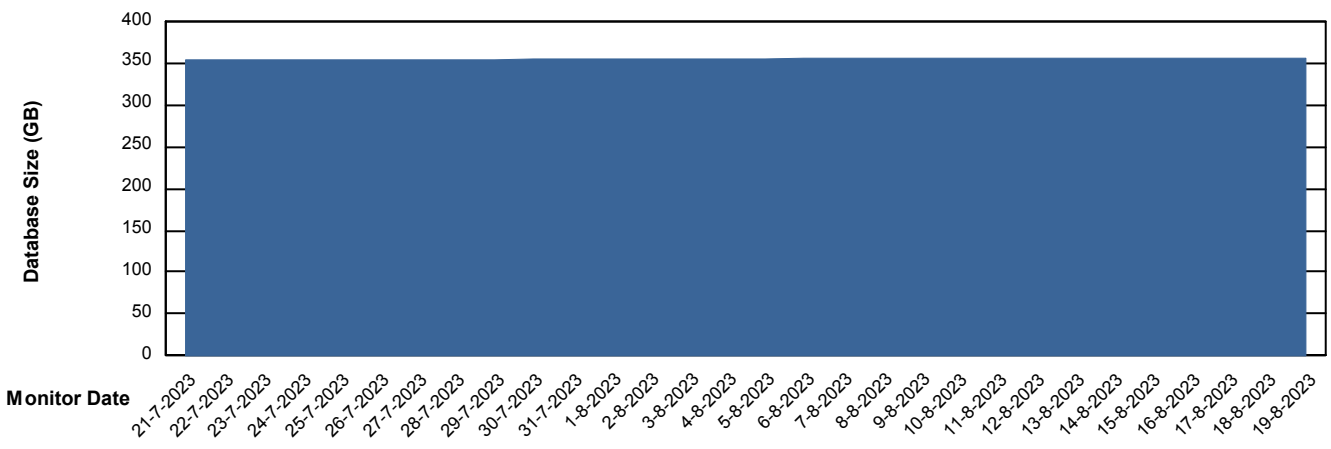

DATABASE SIZE VENDB_Production

Database growth over last month