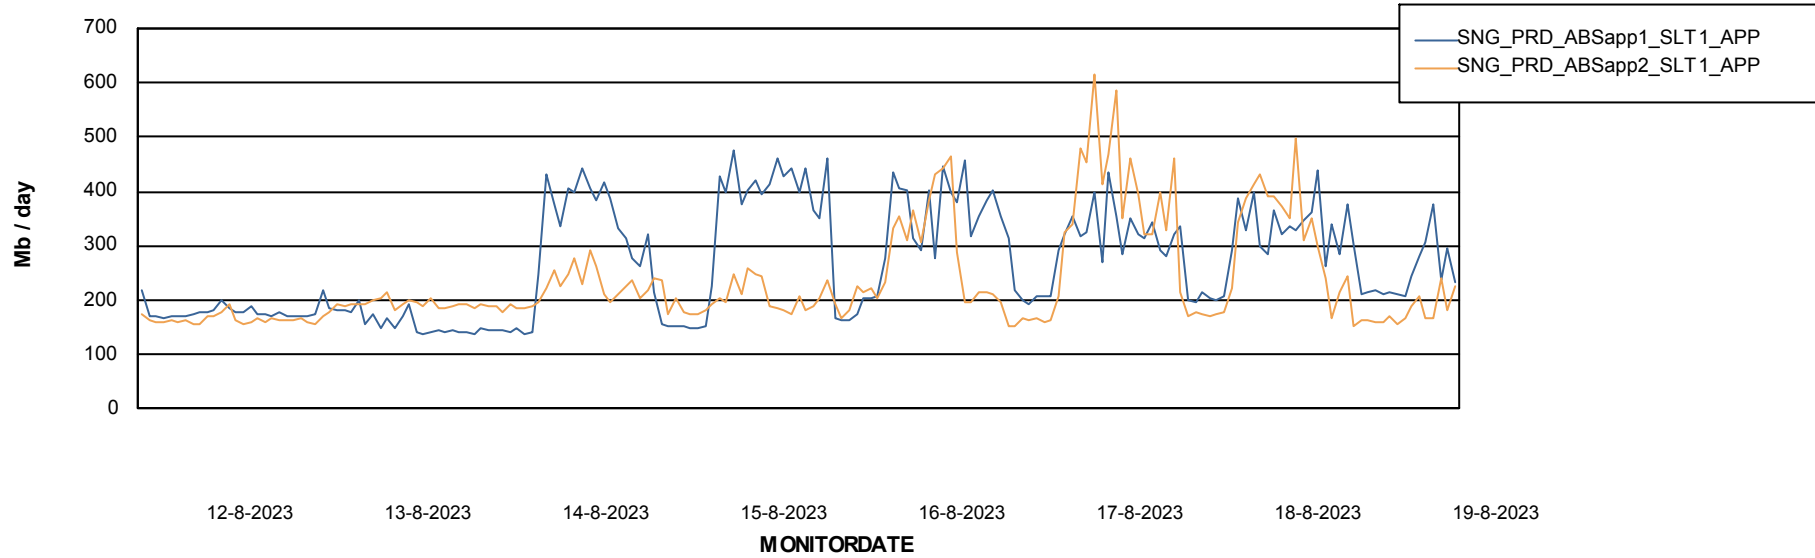

Database Performance SNG_PRD_ORACLE1

Weekly SLA Customer Report

Customer SNG_Production
 Database ID 70

DATABASE SIZE SNG_PRD_ORACLE1

Database growth over last month

Database Tablespace SNG_PRD_ORACLE1

Date	Tablespace Name	Filesize (Gb)	Usedsize (Gb)	Percentage free
19-8-2023	ABSDATA	54	40	26
	INDX	135	108	20
18-8-2023	ABSDATA	54	40	26
	INDX	135	108	20
17-8-2023	ABSDATA	54	40	26
	INDX	135	108	20
16-8-2023	ABSDATA	54	40	26
	INDX	135	108	20
15-8-2023	ABSDATA	54	40	26
	INDX	135	108	20
14-8-2023	ABSDATA	54	40	26
	INDX	135	108	20
13-8-2023	ABSDATA	54	40	26
	INDX	135	108	20

Weekly SLA Customer Report

Customer SNG_Production
Database ID 70

ABSSolute Application Server Services

Avg memory used per ABS Server Service

Avg users per day per ABS server

Weekly SLA Customer Report

Customer SNG_Production
Database ID 70