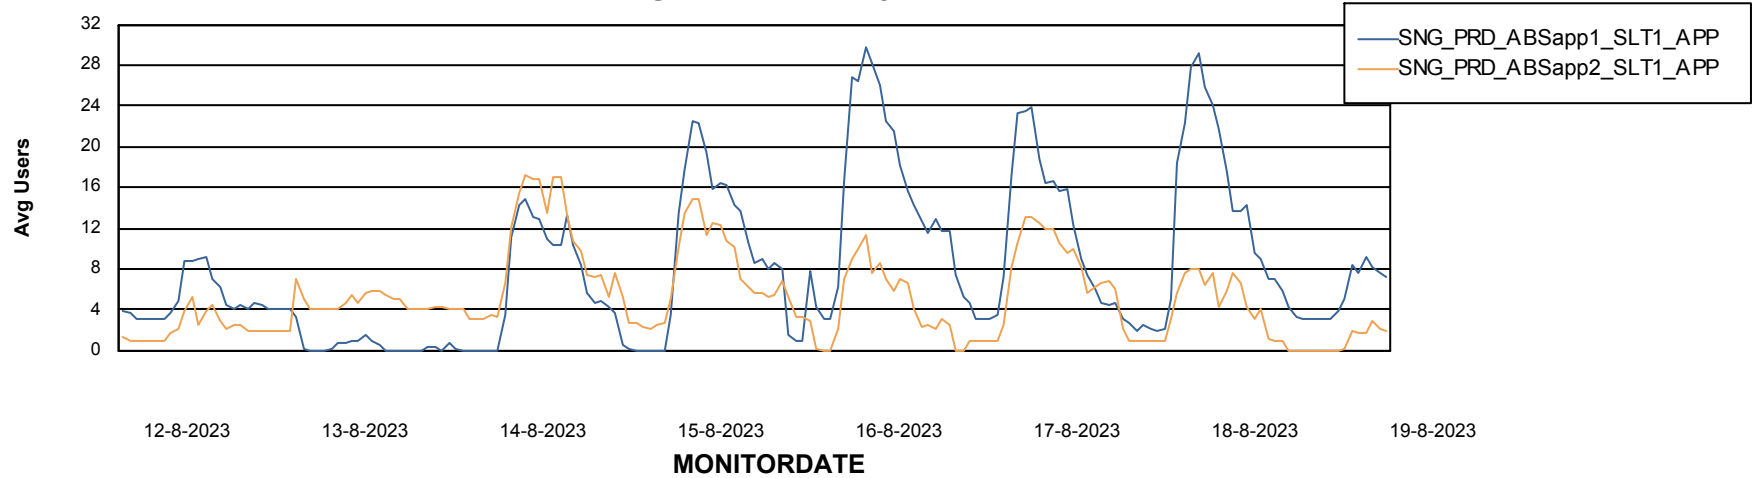

Database Performance SNG_PRD_ORACLE1

Weekly SLA Customer Report

Customer SNG_Production
 Database ID 70

DATABASE SIZE SNG_PRD_ORACLE1

Database growth over last month

Database Tablespace SNG_PRD_ORACLE1

Date	Tablespace Name	Filesize (Gb)	Usedsize (Gb)	Percentage free
19-8-2023	ABSDATA	54	40	26
	INDX	135	108	20
18-8-2023	ABSDATA	54	40	26
	INDX	135	108	20
17-8-2023	ABSDATA	54	40	26
	INDX	135	108	20
16-8-2023	ABSDATA	54	40	26
	INDX	135	108	20
15-8-2023	ABSDATA	54	40	26
	INDX	135	108	20
14-8-2023	ABSDATA	54	40	26
	INDX	135	108	20
13-8-2023	ABSDATA	54	40	26
	INDX	135	108	20

Weekly SLA Customer Report

Customer SNG_Production
Database ID 70

ABSSolute Application Server Services

Avg memory used per ABS Server Service

Avg users per day per ABS server

Weekly SLA Customer Report

Customer SNG_Production
Database ID 70