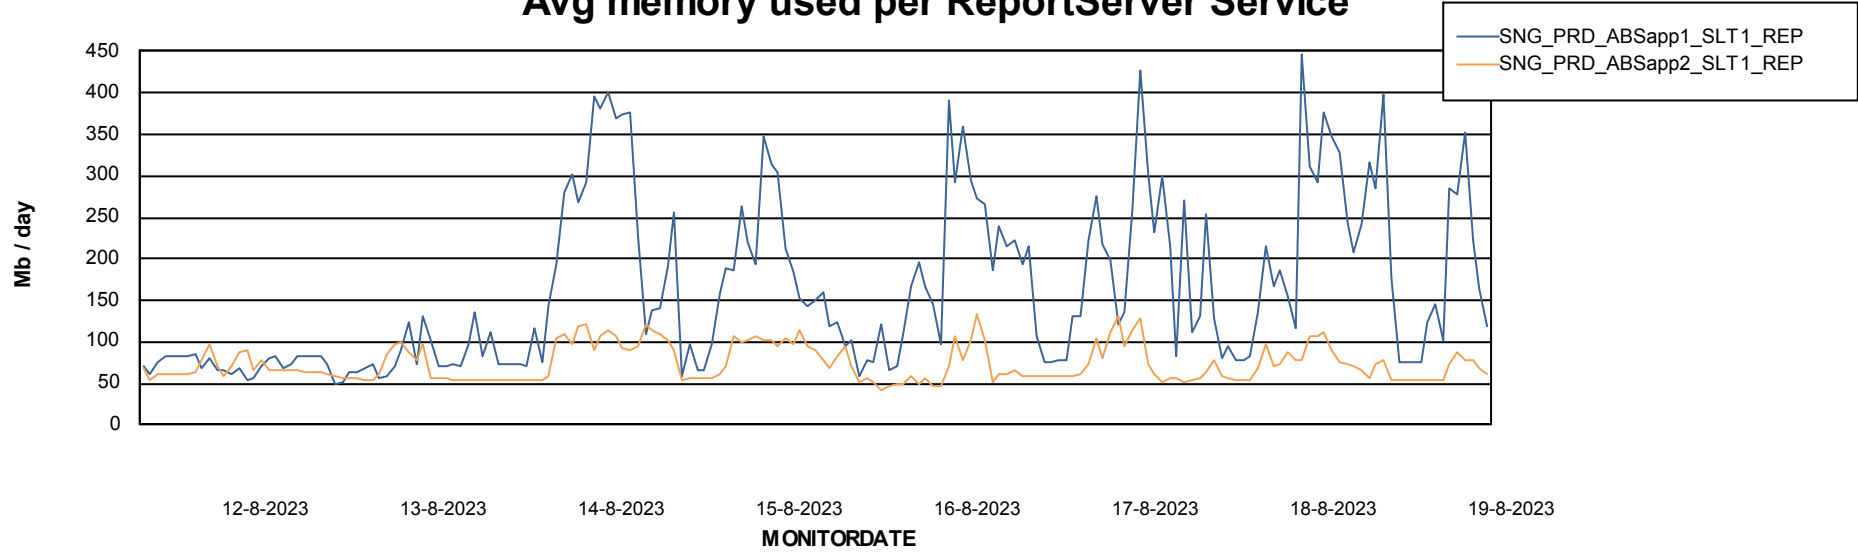

ABSSolute Application ReportServer Services

Avg memory used per ReportServer Service