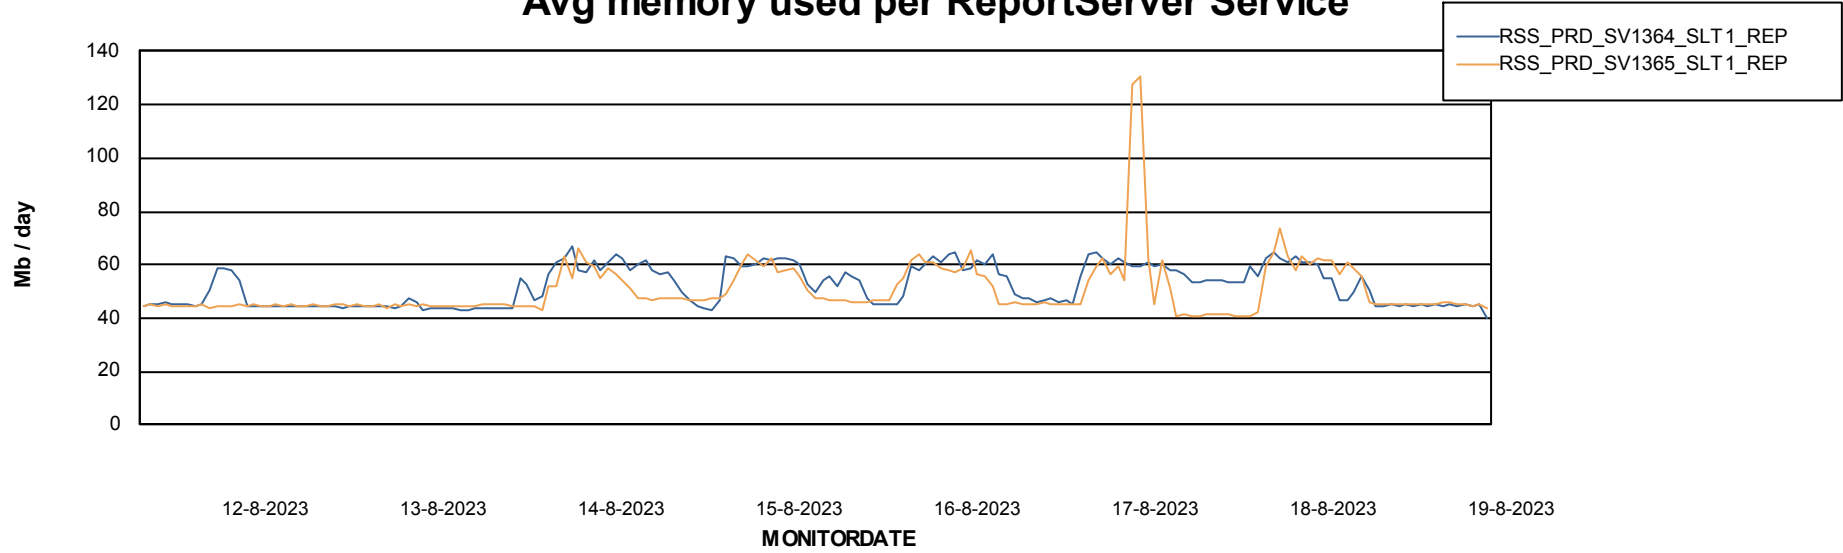

Avg memory used per ABS Server Service

Avg users per day per ABS server

Weekly SLA Customer Report

Customer RSS Production
Database ID 52

ABSSolute Application ReportServer Services

Avg memory used per ReportServer Service

Weekly SLA Customer Report

Customer RSS Production
Database ID 52

ABSSolute Web Component Services

Avg memory used per ABS Web component

Weekly SLA Customer Report

Customer RSS Production
Database ID 52

Disaster per ABS component