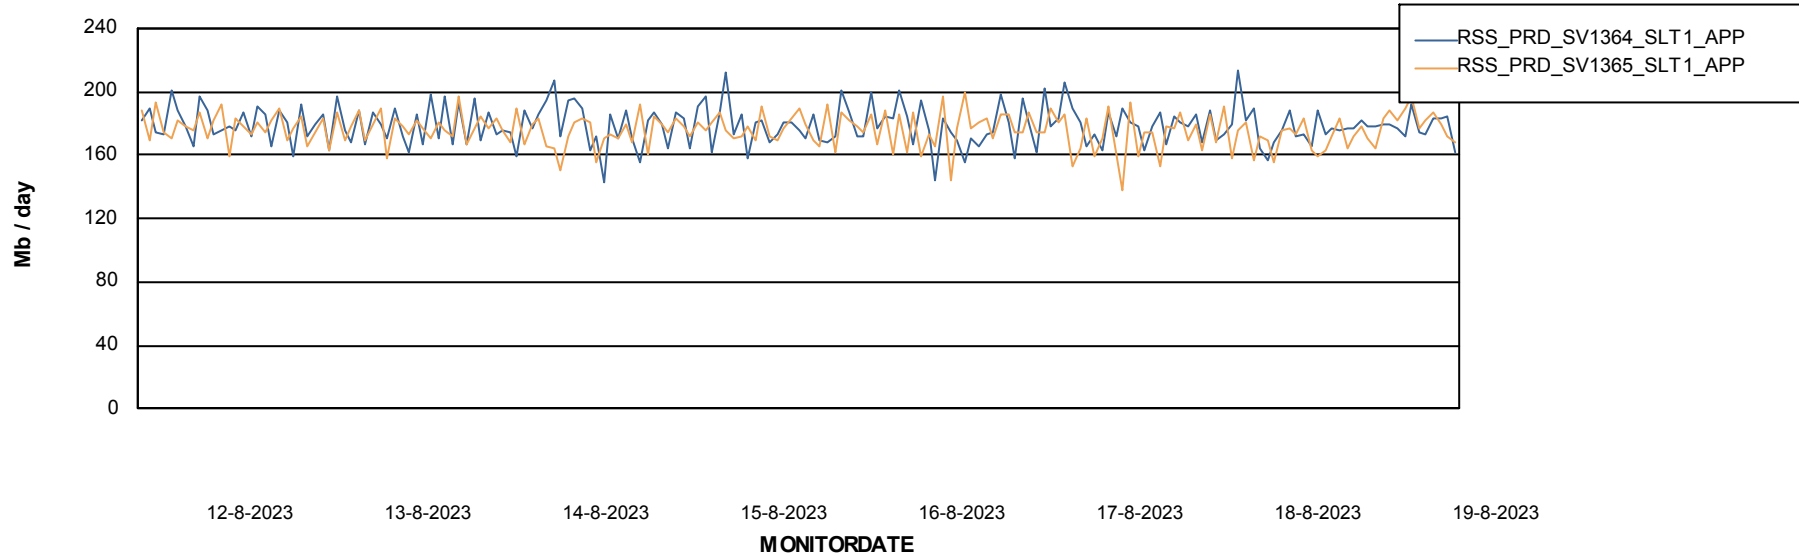

ABSSolute Application Server Services

Avg memory used per ABS Server Service