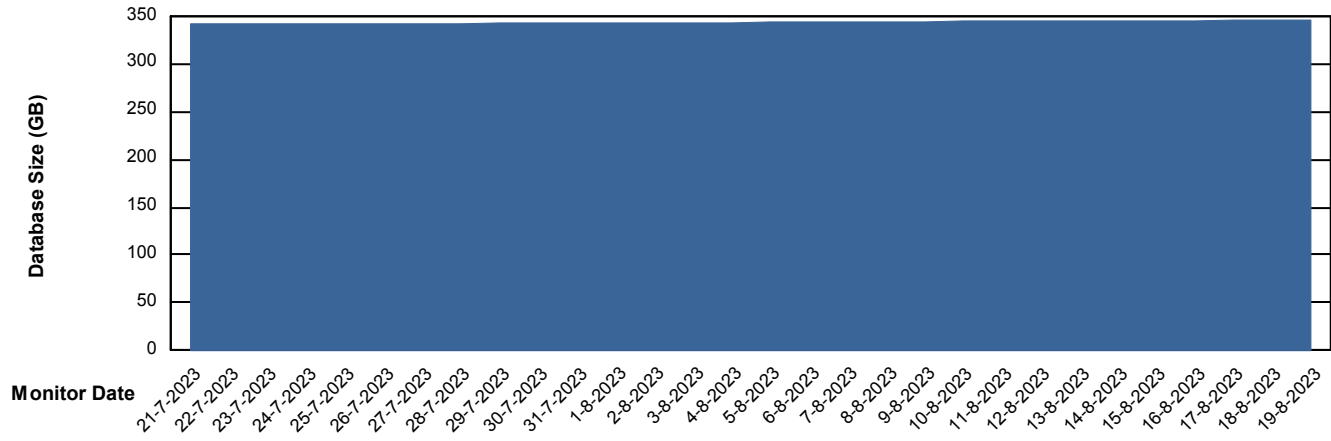

# Weekly SLA Customer Report

Customer NOA\_Production (24/7)  
Database ID 116

DATABASE SIZE NOA\_BI\_NOVOBI\_Production

## Database growth over last month

DATABASE SIZE NOA\_PRD\_NovoABS01\_DB

## Database growth over last month