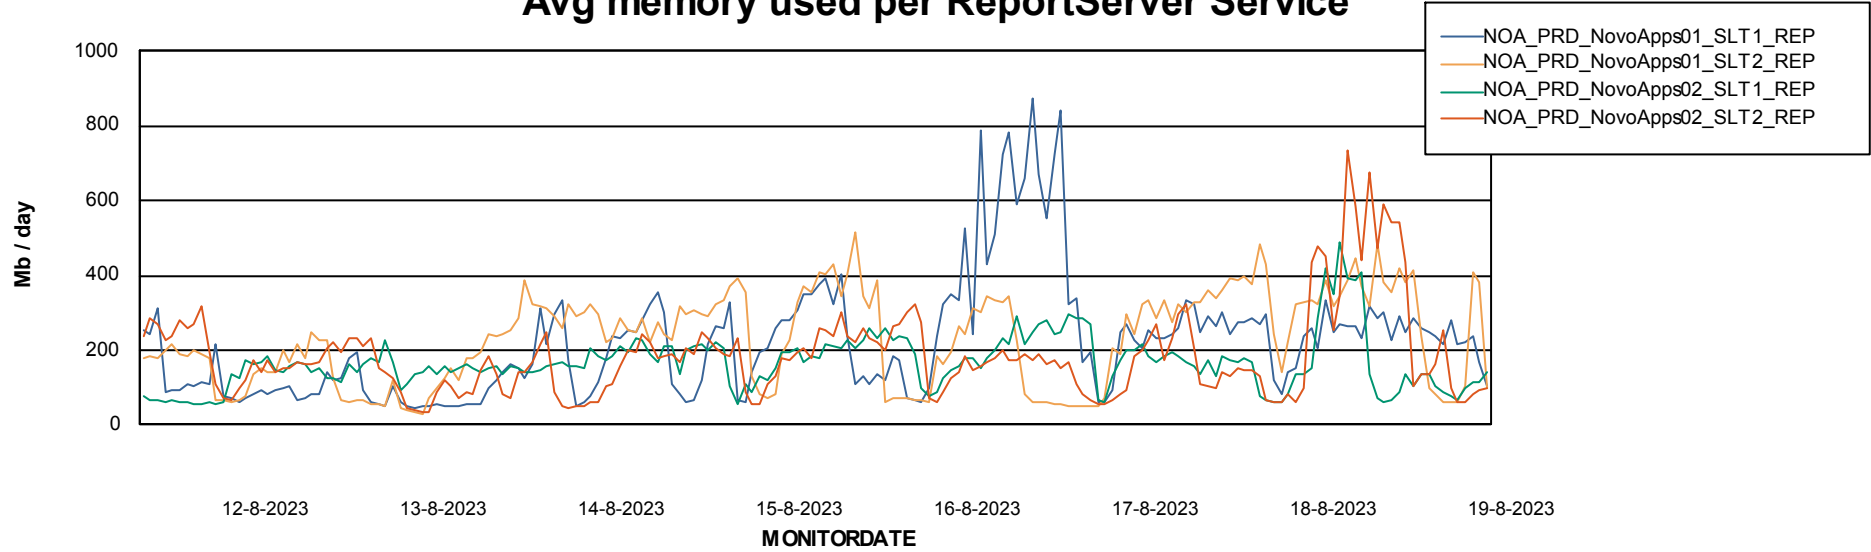

ABSSolute Application ReportServer Services

Avg memory used per ReportServer Service