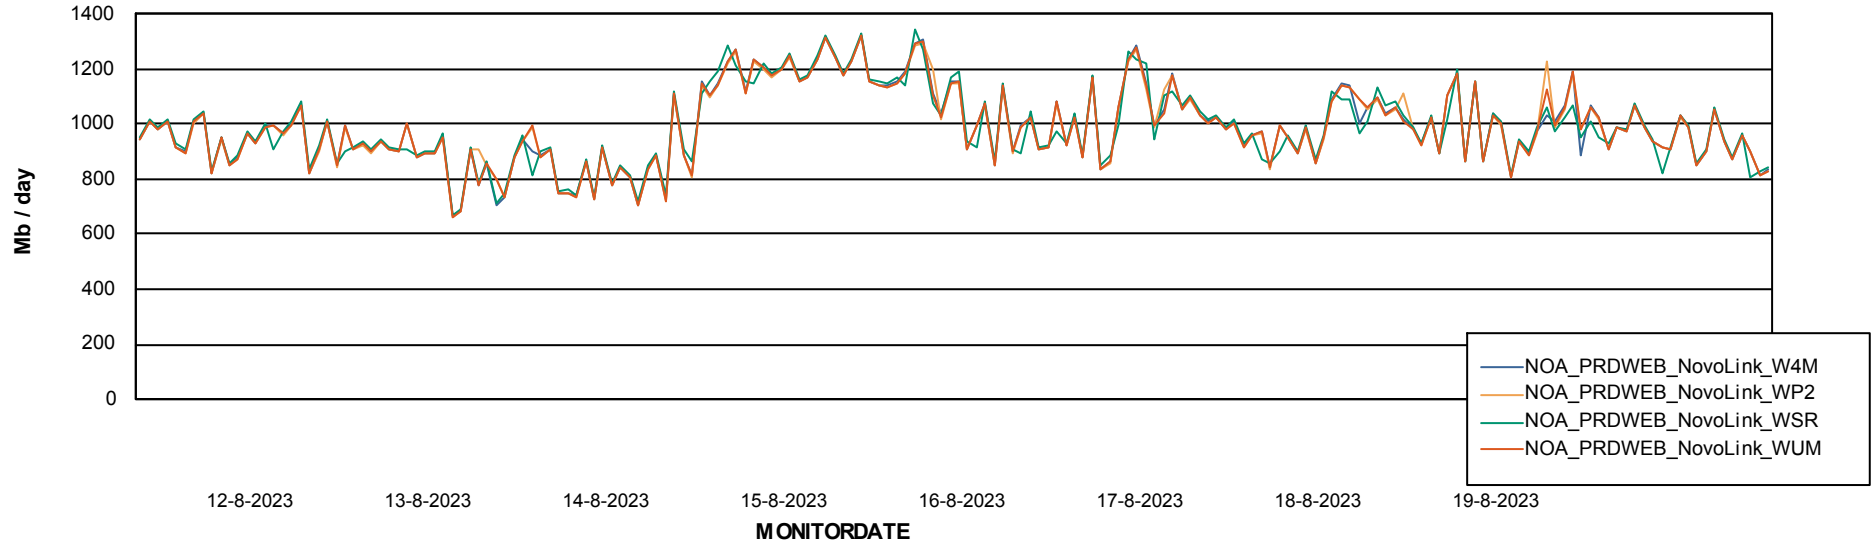

ABSolute Web Component Services

Avg memory used per ABS Web component