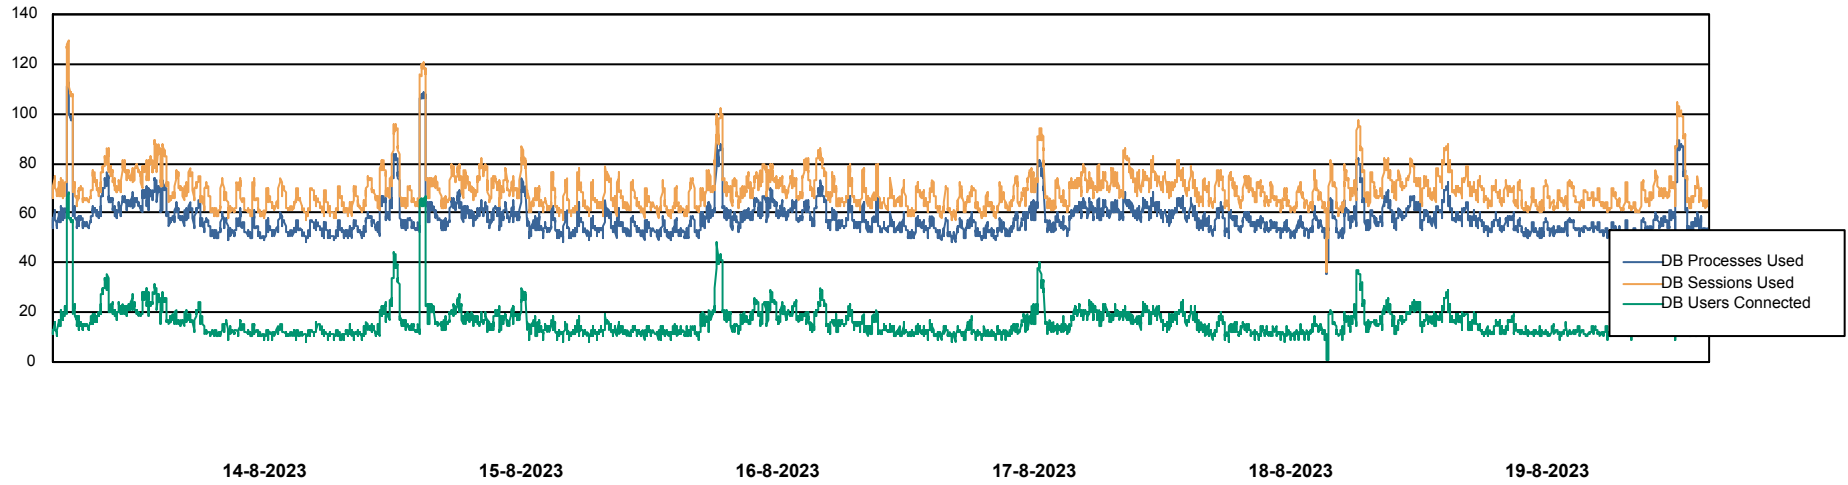

Database Performance NOA_BI_NOVOBI_Production