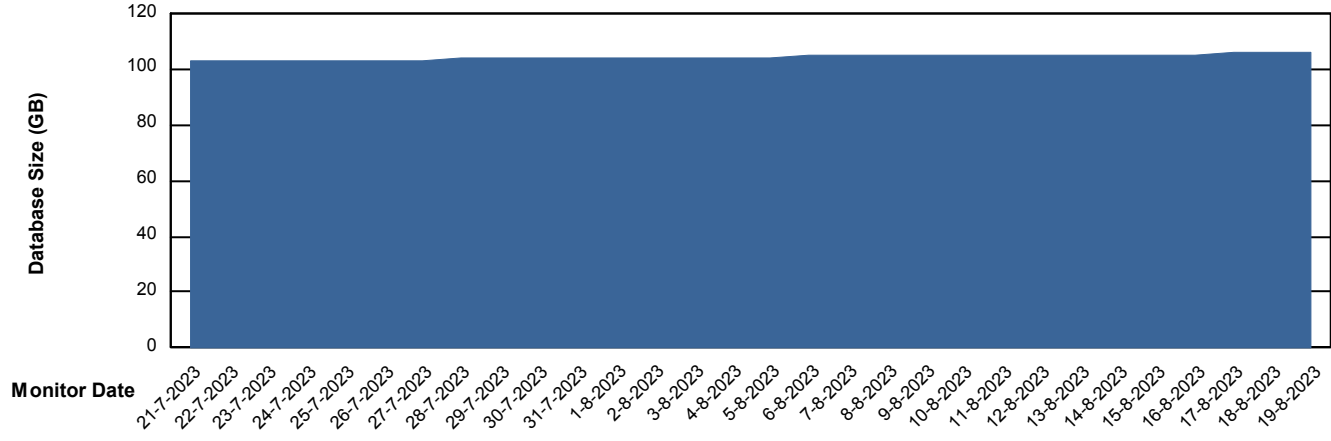

Database growth over last month