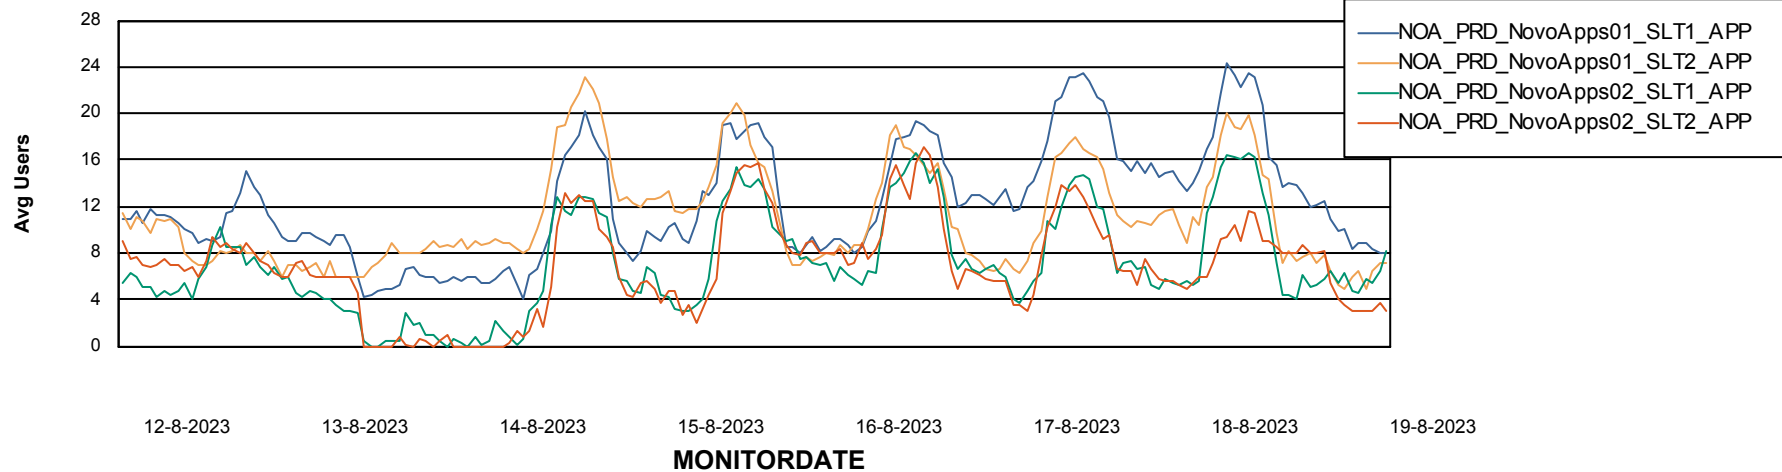

Avg users per day per ABS server