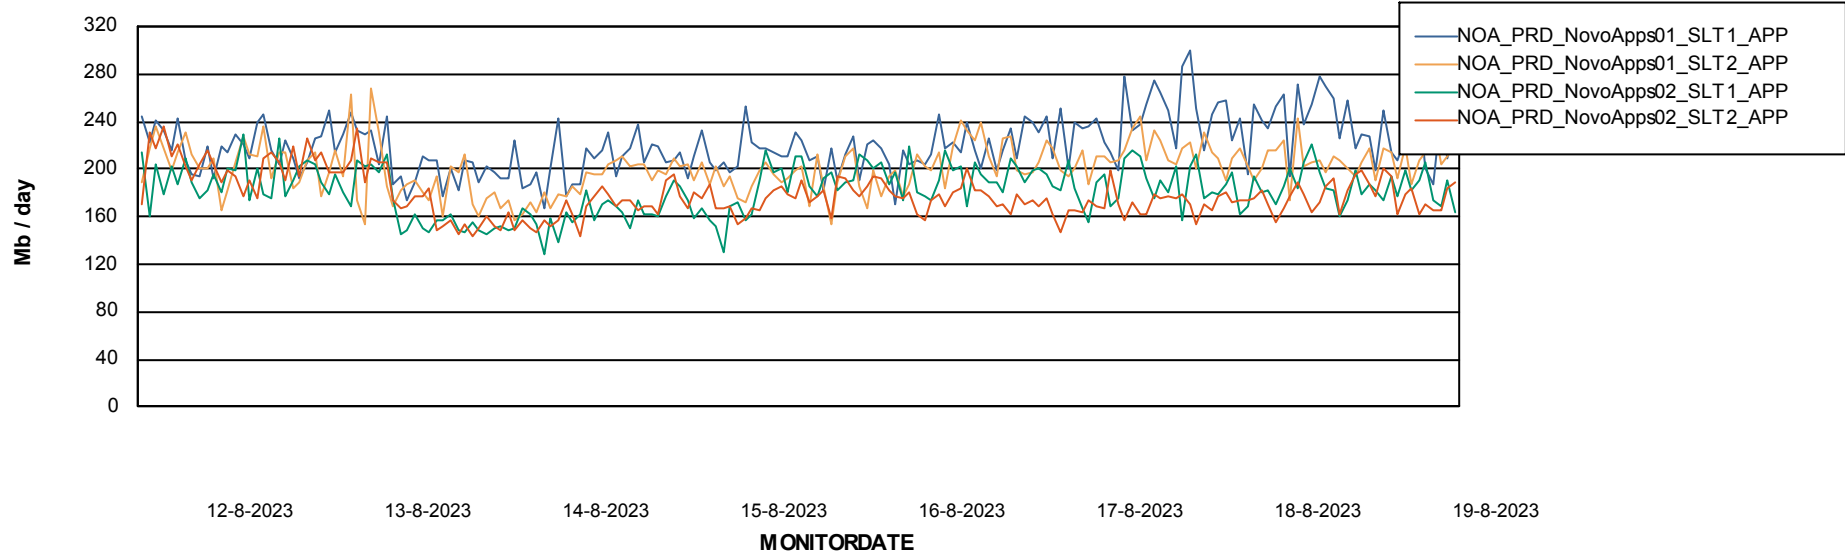

ABSSolute Application Server Services

Avg memory used per ABS Server Service